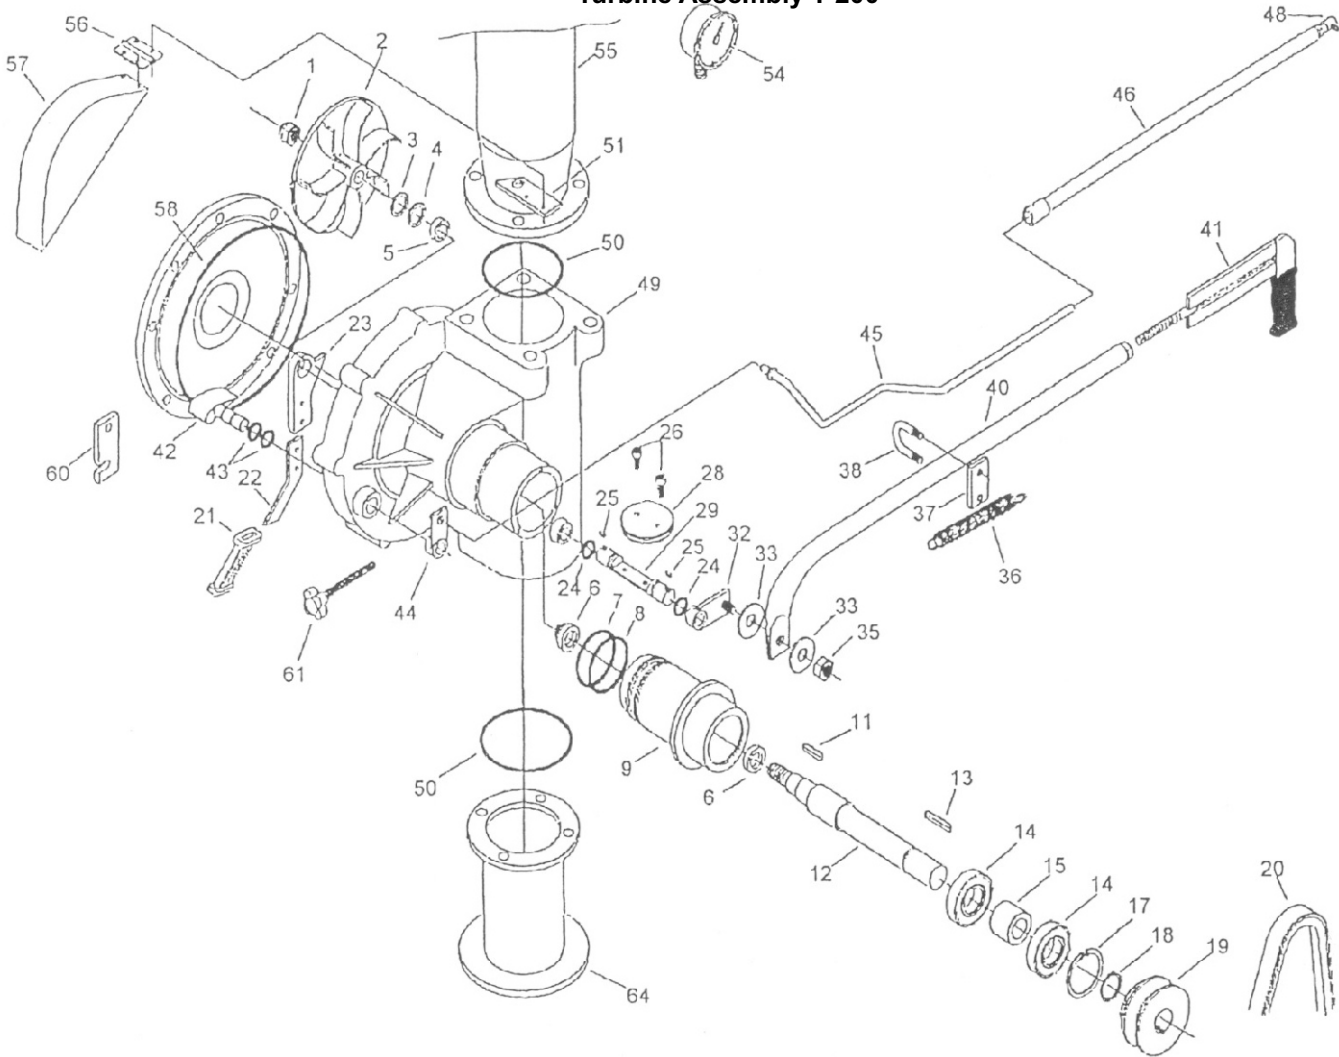

### Shutoff/Boom

No.	Part Number	Description	Qty.
1	59500670	BRACE	2
2	02204930	SHUT OFF BAR FG1	1
3	40249060	PLLY,WRP17/32X2X7/8B STL	1
4	32551910	BUSH,STL.843X.56X.62L	4
5	59500540	BUSH,STL 3/4X.51X1.75L	1
6	59403391	ARM,LIFT	1
7	59404760	BOOM,CATCH	1
8	59403491	BOOM,LIFT ASSM.	1
9	59500730	LINK,BOOM CHAIN	2
10a	59403361	ARM,LIFT	1
10b	59501980	BUSH,STL 1-1/8X.88X1.38	2
11	85040600	CHAIN,3/8 PROOF COIL PLTD	ft. 1.8
12	52355650	HOOK,CLEVIS SLIP 3/8 ZN	2
13	45035360	SPRING TNSN 1 X 6 PLATED	1
14	40048551	WINCH FULTON K 1550	1
15	75048440	CABLE,1/4-7X19 GAC PER FT	ft. 12
16	02000166	SPRING, COIL - SHUT OFF	1
17	59500690	TRANSPORT STRAP	2
18	59500680	BRACE	2
20	02201630	CAP PLUG	4
21	02000164	RETAINER	1
22	02201612	STOP	1
23	02206650	U-BOLT 1" M6	2

### Turbine Assembly T-200

No.	Part Number	Description	Qty.
1	02201980	NUT,SELF LOCKING M14 X1.5	1
2	02201993	IMPELLER 6.77ODX.87 VANE	1
3	02205430	SHIM,MYLLAR 16.2X23.8X.25	1
4	02203002	SPACER,25MM X 16MM X 15.5MM LONG	2
5	02205440	SPACER 25MM X 20MM X 5MM	1
6	02205450	SEAL,20 X 6	1
7	02205460	O-RING 4MM X 54MM	1
8	02205461	O-RING 2.36 ID X .103 C/S	1
9	02205480	TURBINE HUB T 200 25/120	1
11	02203370	KEY 5 X 10	1
12	02205500	SHAFT,IMPELLER 25/120	1
13	02205510	KEY 6 X 50	1
14	02201670	BEARING,6204-2RS	2
15	02205521	SPACER 1.795 LONG	1
17	02203240	STOP RING I47	1
18	02203230	RETAINING RING E20	1
19	02205542	PULLEY	1
20	02206630	BELT,A-87	1
21	02204140	HAND GRIP MOD. 1040-20X6	1
22	02205570	LEVER,BY-PASS	1
23	02205580	LEVER, BY-PASS - 25/120	1
24	02205590	O-RING 15.54MM ID X 2.6MM	2