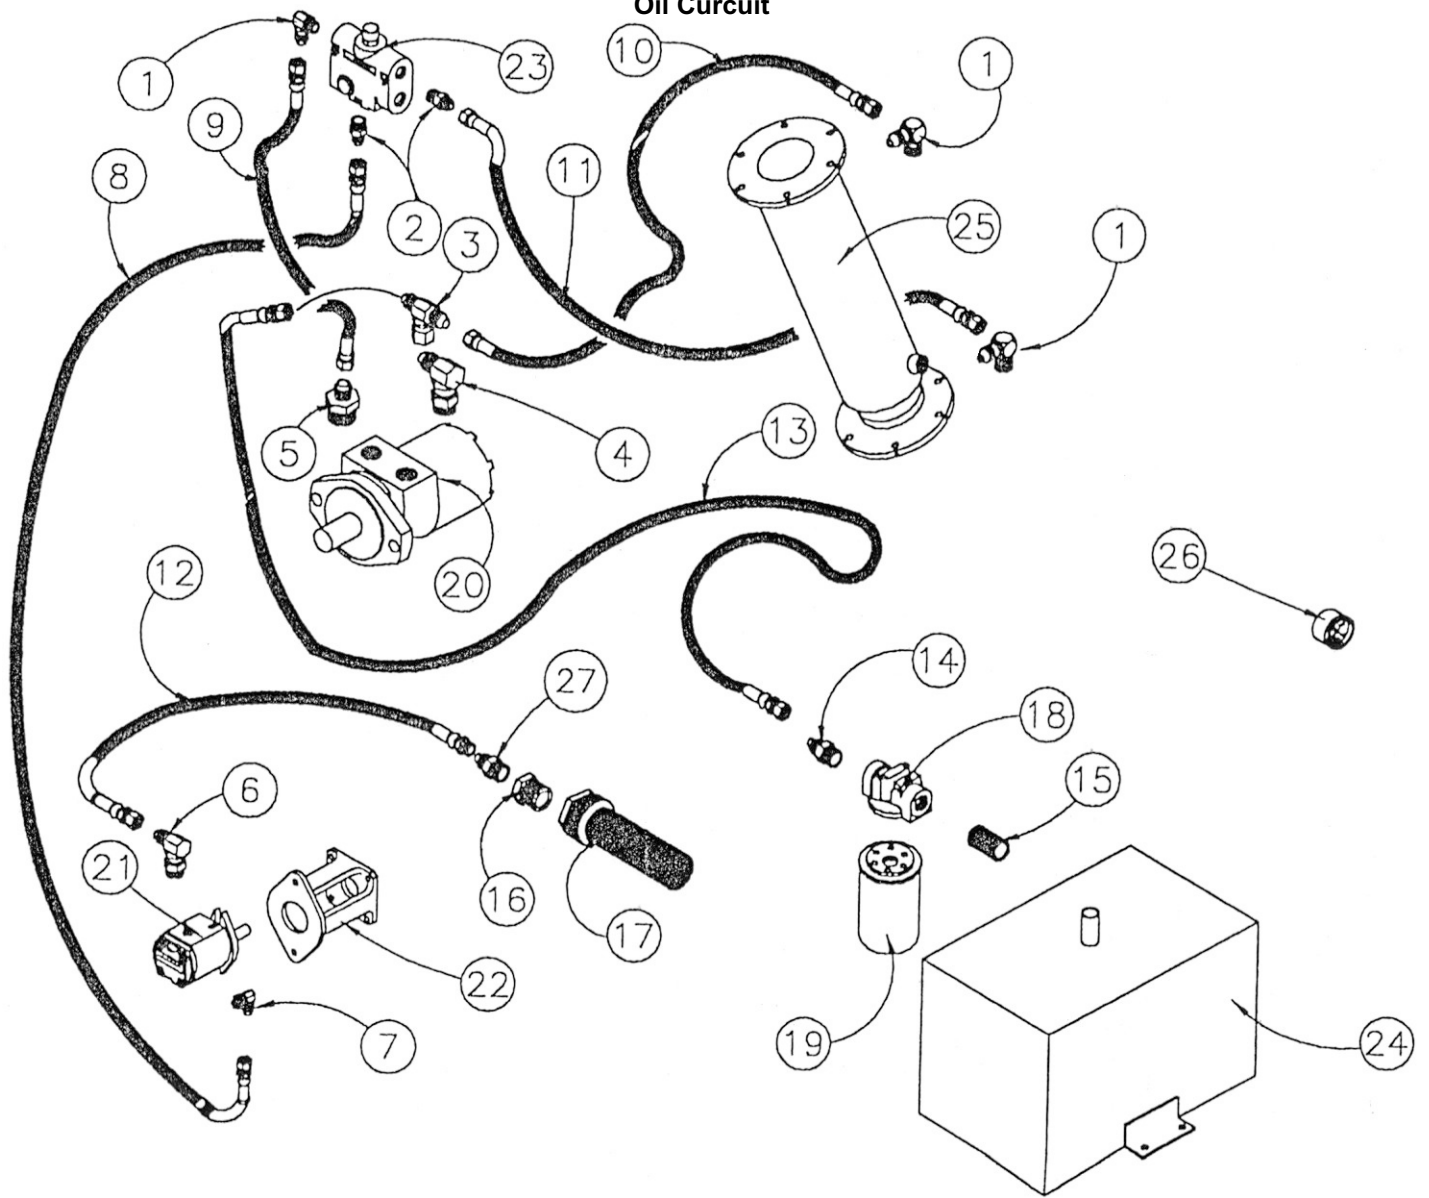

Oil Circuit

No.	Part Number	Description	Qty.
22	59501040	ADPTR,FLANGE,PUMP-ENG 8HP	1
23	59500970	CONTROL,FLOW 8GPM 37/40	1
24	58600483	TANK,OIL 10 GAL	1
25	59505300	OIL COOLER	1
26	59501080	GAUGE,OIL FILTER	1
27	59506050	ADPTR,12MJICX3/4MNPT	1