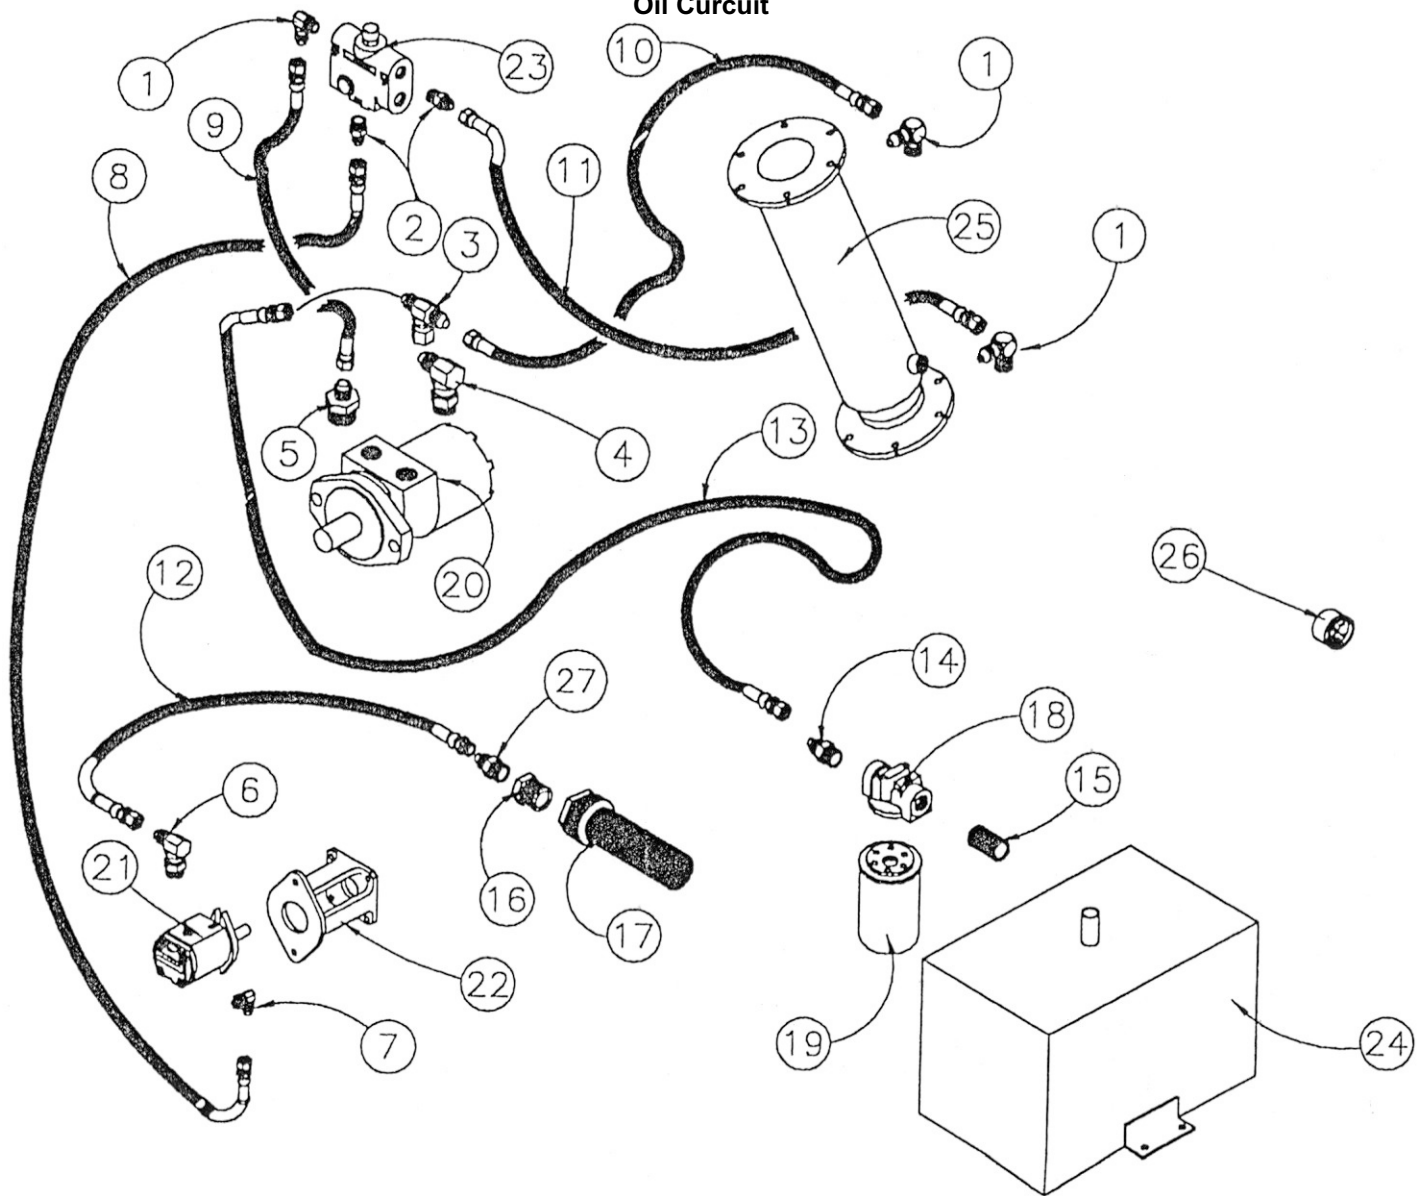

Oil Circuit

No.	Part Number	Description	Qty.
1	59501220	ADPTR,8MJICX1/2MNPTX90DEG	3
2	59501210	ADPTR,8MJICX1/2MNPT	2
3	59501200	ADPTR,8MJICX8FJIC-SWX8MJI	1
4	59501160	ADPTR,8MJICX10MSAE-90 DEG	1
5	59506040	ADPTR,8MJICX10MSAE	2
6	59501170	ADPTR,12MJICX12SAEX90DEG	1
7	59501160	ADPTR,8MJICX10MSAE-90 DEG	1
8	59506640	HOSE,8FJICX8FJIC90.37X132	1
9	59506630	HOSE3/8X24.2 8FJICX8FJIC	1
10	59506620	HOSE 3/8X54 8FJICX8FJIC	1
11	59506610	HOSE 3/8X60 8FJICX8FJIC90	1
12	59501140	HOSE,12FJICX12FJIC90.7 30	1
13	59506600	HOSE,3/8X97"8FJICX8FJIC90	1
14	59501230	ADPTR,8MJICX3/4MNPT	1
15	52501601	NPPL,CLOSE BR 3/4	1
16	52547845	BSHNG,RDCNG GLV 1-1/2X3/4	1
17	59500800	FILTER HYD. OIL	1
18	59501060	HEAD,OIL FILTER	1
19	59501070	FILTER,SPIN HYD OIL	1
20	59500983	MOTOR HYD MK 14 ROSS	1
21	59500990	PUMP,HYDRAULIC 37/40	1