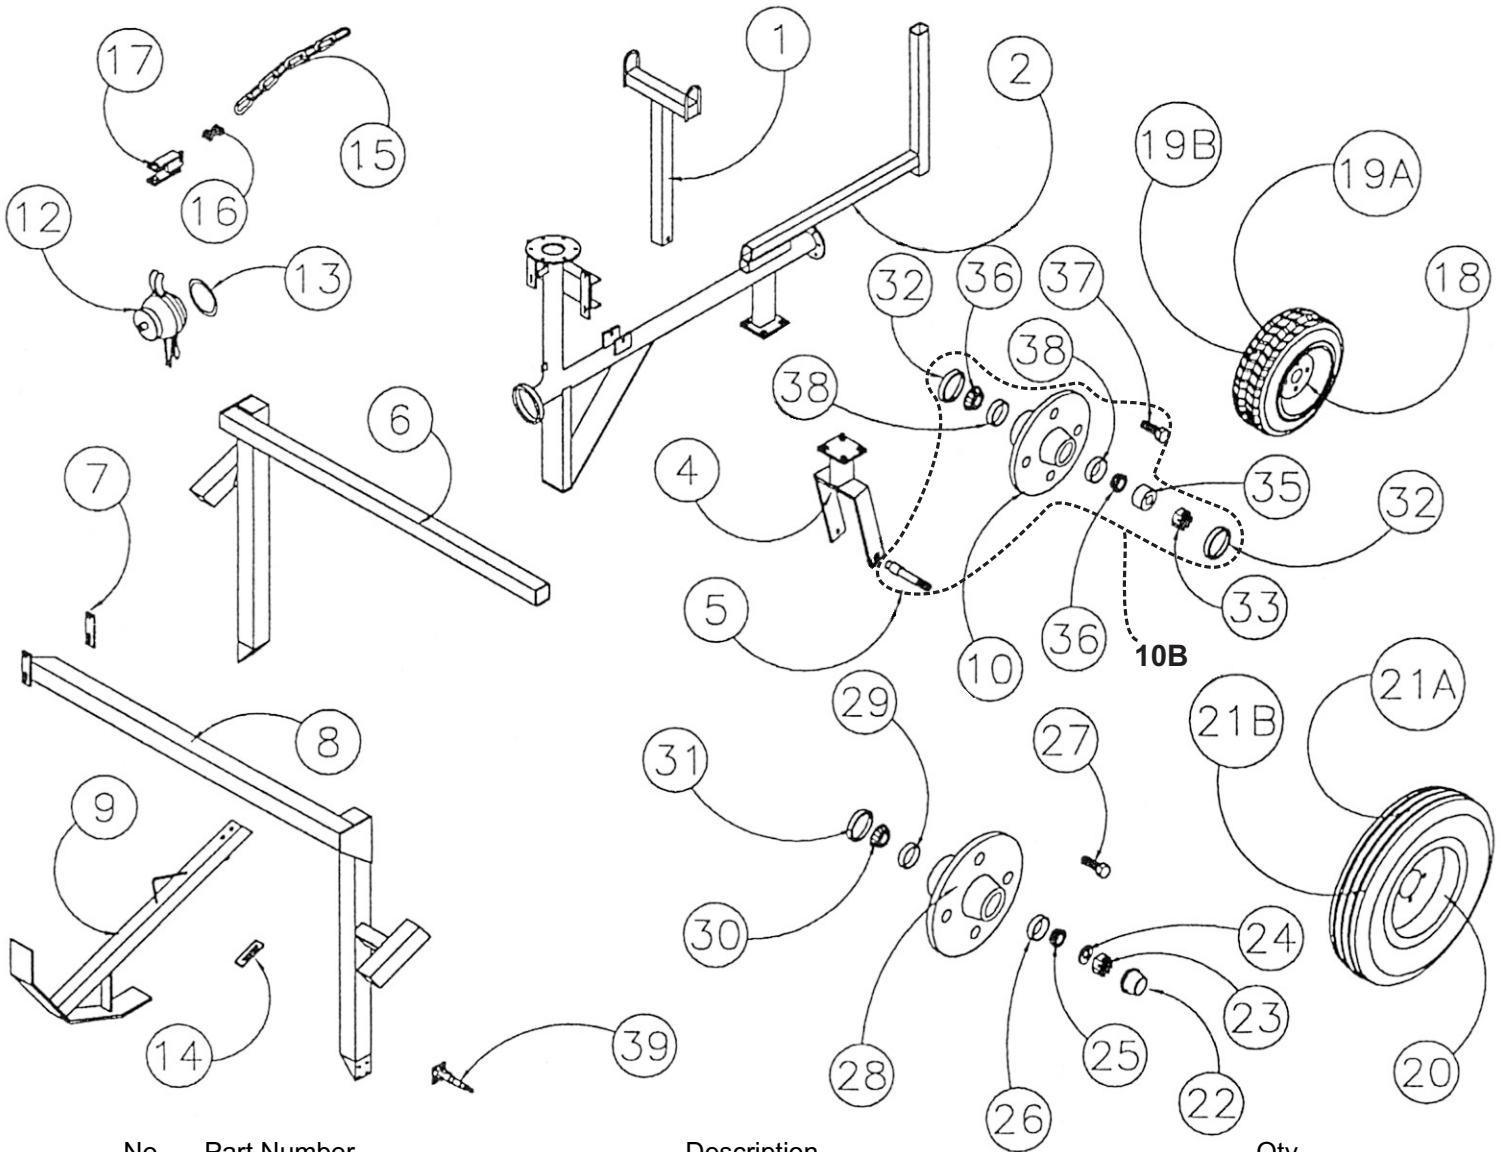

Sprinkler Cart Assembly

No.	Part Number	Description	Qty.
1	59100031	BAIL,LIFT	1
2	59403824	Body Guncart	1
4	06009974	YOKE, FRONT	1
5	06010199	AXLE,FRONT	1
6	59504920	LEG,INNER 37-40	1
7	58408430	STRAP	2
8	59504910	LEG,OUTER 37-40	2
9	59500480	LEG,STABILIZER GUNCART	2
10a	58803564	HUB,WITH RACES ONLY W440	1
10b	59503820	HUB & AXLE ASSM GUNCART40	1
12	59406100	PLUG,GUNCART	1
13	58800233	SEAL RING 4" 6-3/8 OD X 9/16	1
14	59500470	STOP, STABILIZER LEG	2
15	85040600	CHAIN,3/8 PROOF COIL PLTD	ft. 3
16	52353941	CLEVIS,DBL CMBL 542-3301	2
17	52354210	HITCH, CHAIN	1
18	59302640	WHEEL,8X5.75 4BOLT 4BCD	1
19a	59302650	TIRE,16X6.5X8 4 PLY	1
19b	59302651	TUBE,INNER 16X6:50X8	1
19c	59506060	WHEEL&TIRE,16X6:50X8 4PG	1
20	58802541	WHEEL,15X4-1/2 OFF WHITE RIM	2
21a	22702560	TIRE,6.70X15 4 PLY	2
21b	22702561	TUBE,INNER 5:90 & 6.70X15	2
22	22709360	CAP,HUB	2