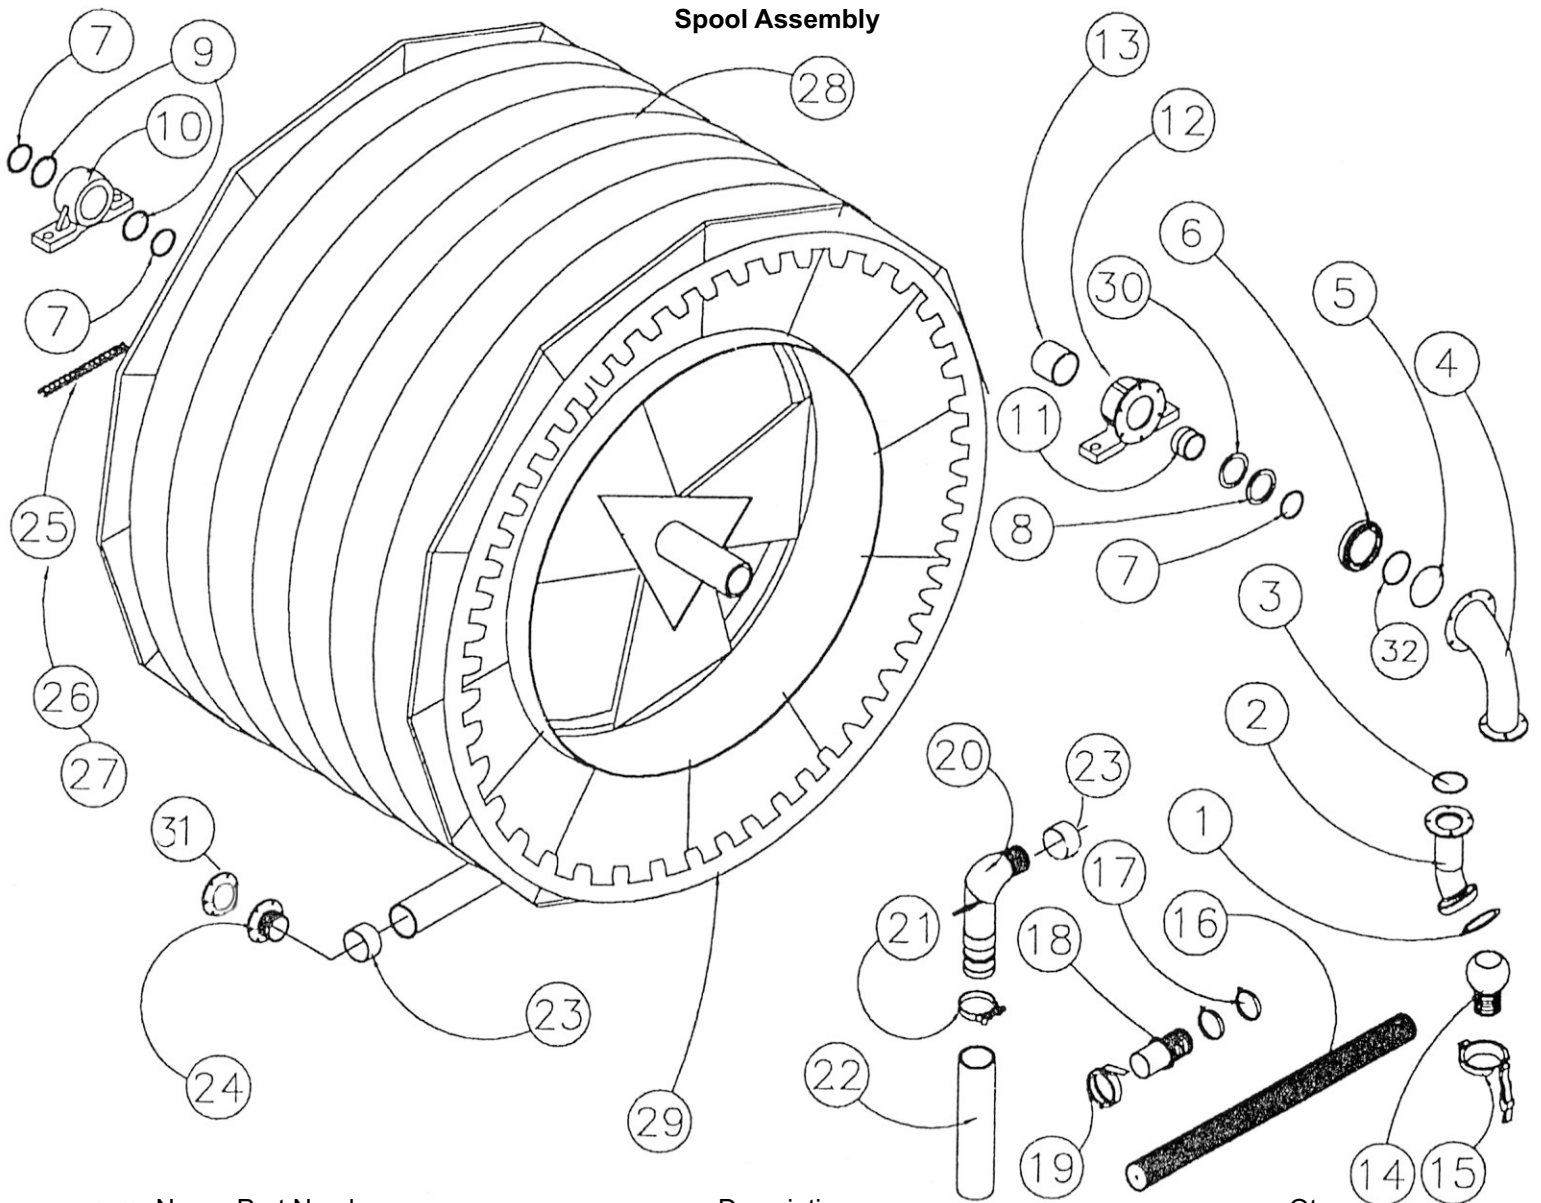

Spool Assembly

No.	Part Number	Description	Qty.
1	58800233	SEAL RING 4" 6-3/8 OD X 9/16	1
2	02204830	FITTING, ENTRY - 25/120 TURBINE	1
3	02204840	O-RING 104MM X 3.53MM	2
4	02204850	UPPER FEEDING ELBW 40	1
5	02204860	O-RING 190MM X 3MM	1
6	02208502	SEAL KIT, UNIVERSAL FIT-FG1 27K+	1
7	02200440	RING, RET. WITH SCREWS	1
8	02200450	WASHER, SLIP JOINT	3
9	02003832	SPACER	1
10	02003834	BEARING, SPOOL	2
11	59302452	NUT, SLIP JOINT 40	1
12	02003823	BEARING, SPOOL-FG/MG	1
13	02204870	SPACER, FG	1
14	58802561	HOSE END OUTLET - 4" BALL	1
15	58800231	LEVER RING 4" 451 108MM	1
16a	25249620	HOSE, IRR SUPPLY REMNANT 4"(PERFT)	ft. 30
16b	58802840	HOSE ASSY, SUPPLY 4"X30FT	1
17	03019240	SUPRA CLAMP 104MM-112MM	4
18	58802660	HOSE END INLET 4	1
19	40049270	BAND, RING LOCK 4 IN	1
20	02003825	ELBW, PE TUBE - 40A (310K AND DOWN)	1