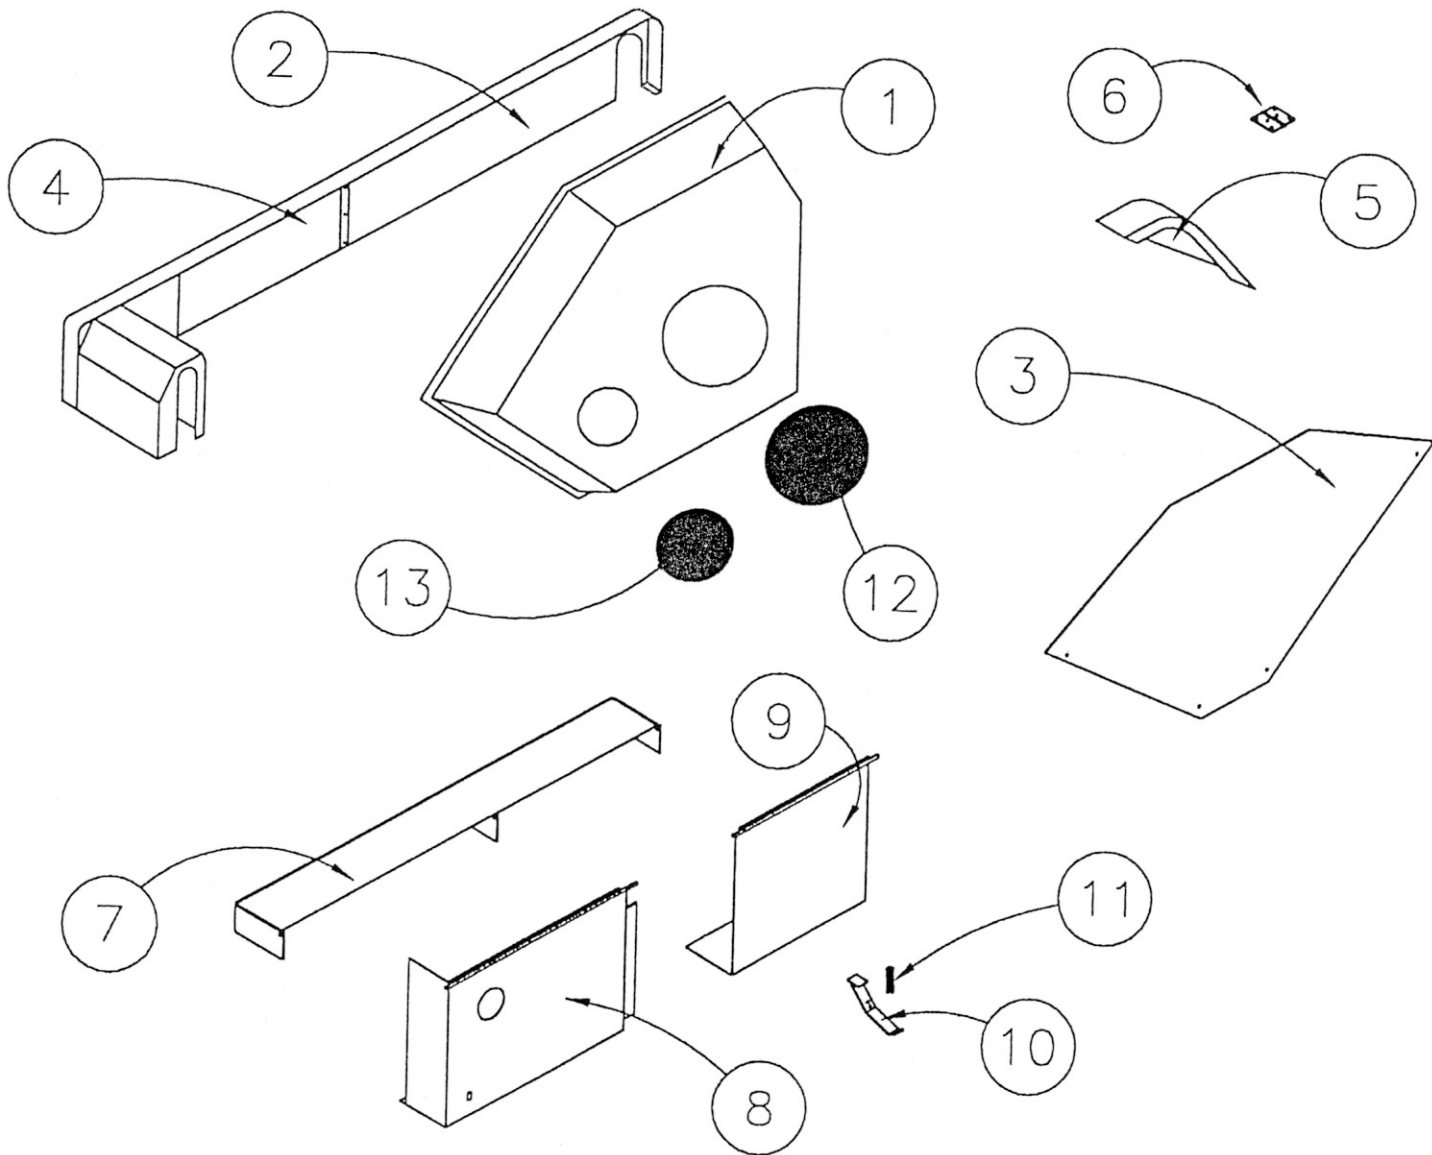

Shield Group

No.	Part Number	Description	Qty.
1	02205380	SHIELD,SIDE FG1	1
1b	59702810	LATCH,RUBBER DRAW	2
2	02201232	GUARD, LEVELWIND TOP - FG1	1
3	59300392	SHIELD,40A SPOOL	5
4	02201220	SHIELD, LEVELWIND BOTTOM	1
5	02203880	SHIELD, BELT	1
6	02203890	HINGE	1
7	59506160	HOOD MT.	1
8	59506370	SHIELD SIDE REAR	1
9	59506360	SHIELD SIDE FRONT	1
10	59505380	HOOD LATCH	1
11a	45048582	SPRING .5 ODX2 X.047W	1
11b		Bolt, 1/4 x 1-3/4" (not shown)	1
11c		Bolt, 1/4 x 1/2" (not shown)	1
12	02205390	DOOR	1
13	02205400	DOOR	1