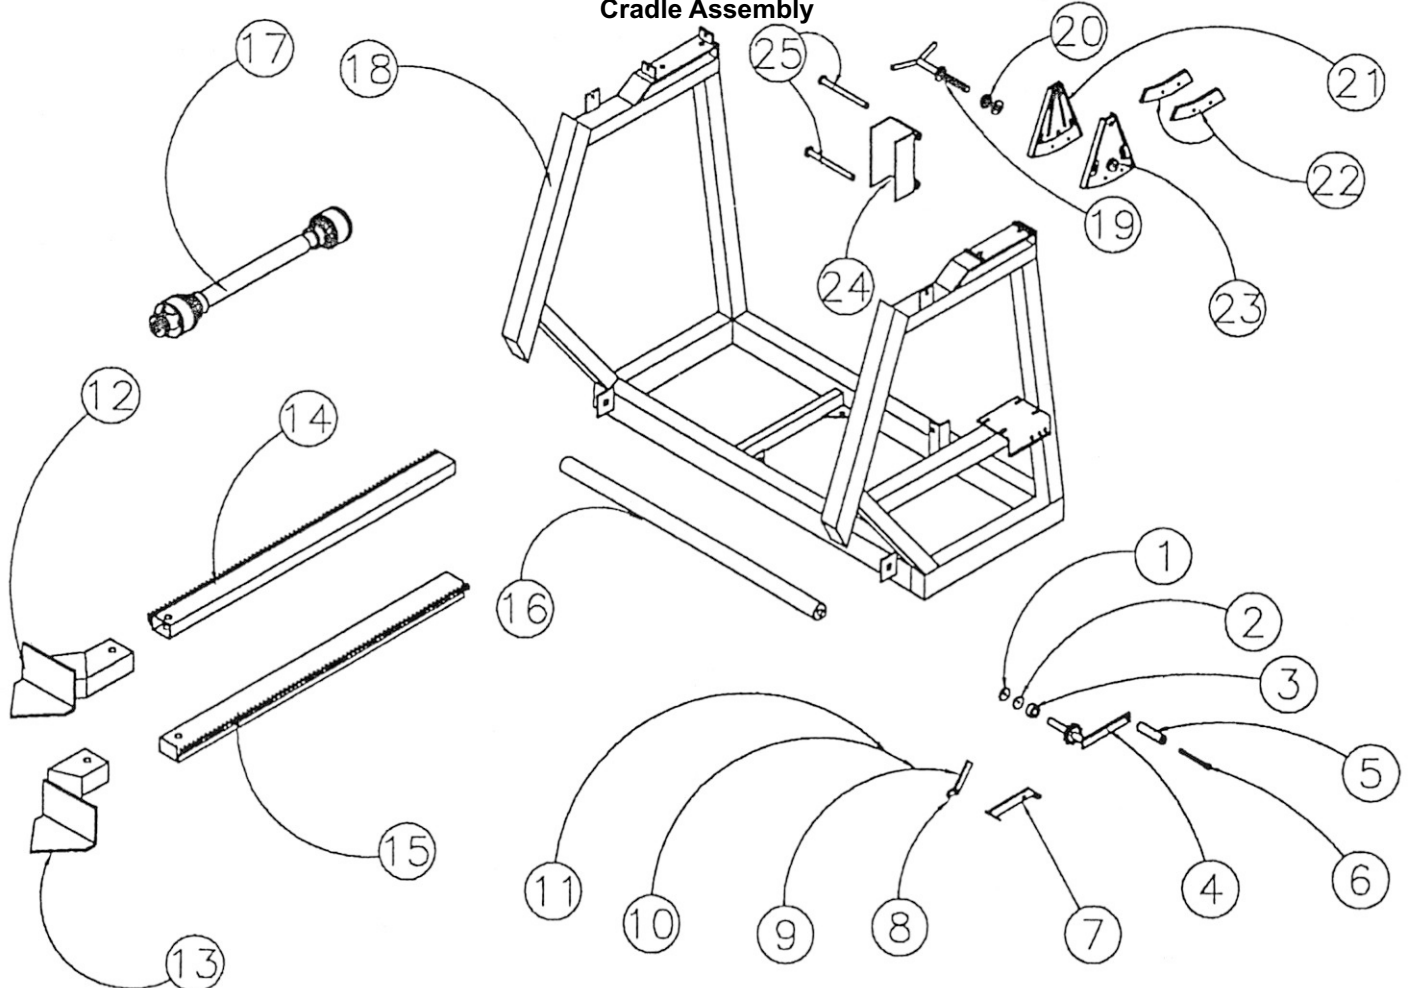

Cradle Assembly

No.	Part Number	Description	Qty.
1	55170011	NUT,10-1.5MM NYLOC	2
2	02099058	NUT	2
3	02099059	SPRING, RUBBER STABILIZER	2
4	02099578	CRANK	2
5	59403240	HANDLE	2
6	56231361	SCREW,CAP ALLEN 1/2X5	2
7	59404670	CATCH	1
8	02099027	PAWL,RIGHT	1
9	02199027	PAWL,LEFT	1
10	02099028	SPRING,RIGHT	1
11	02099029	SPRING,LEFT	1
12	02099054	STABILIZER FOOT,LEFT - FG1	1
13	02099055	STABILIZER FOOT,RIGHT - FG1	1
14	02099051	TUBULAR ROD LEFT	1
15	02099050	TUBULAR ROD RT	1
16a	02002794	ROLLER,HORIZONTAL BASE G	1
16b	02203440	BEARING,6005-2RS	1
17	30036044	SHAFT,PTO60"OAL#1 BUSH	1
18		Cradle, 40 Gear Drive	
19	02201590	SCREW,BRAKE CONTROL	1
20	0220156	WASHER,BRAKE SPRING	2
21	02201581	PLATE,BRAKE	1
22	02204540	BRAKE PAD	2
23	02201571	PLATE,THREADED BRAKE	1
24	02204482	BRAKE MT. (FG1)	1
25	02204532	PIN,20MM X 216MM	2
26	59700890	BUSH,.75 LONG	2
27	59700891	BUSH,1-0 LONG	1
28	55070100	BOLT,8-1.25MM X 20 BR	4
29	55324130	WASHER,FLAT SAE 3/4"	1
30	59701191	HOUSING, OPERATOR MAN.- 370100&DOWN	1