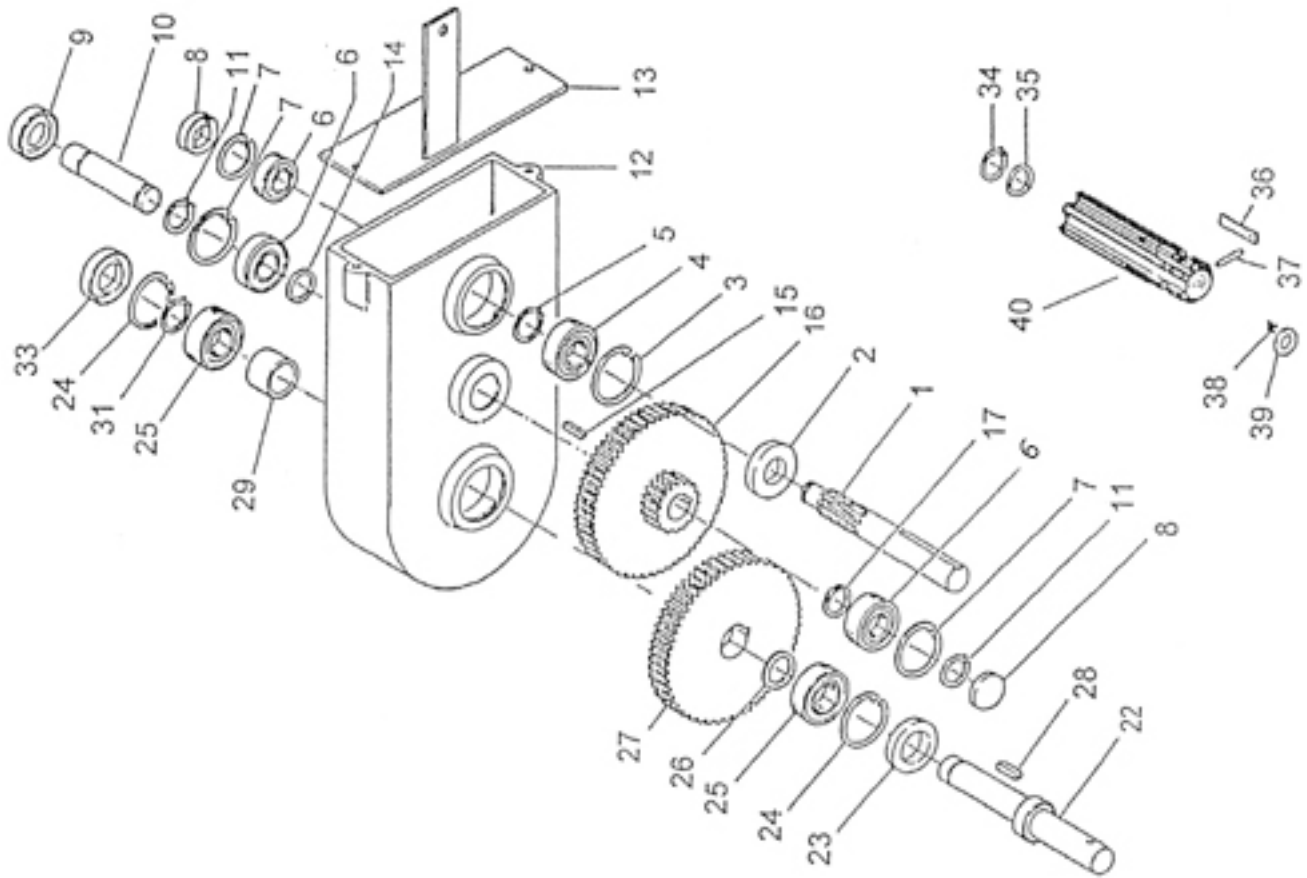

Gearbox

No.	Part Number	Description	Qty.
1	02201642	SHAFT, GRBOX INPUT(1SPEED)40-1 BOX	1
2	02201650	SEAL,20MM X 47MM X 7MM	1
3	02201660	SNAP RING I 47	1
4	02201670	BEARING,6204-2RS	1
5	02201680	RETAINING RING E20	1
6	02201690	BEARING,6201	3
7	02201700	SNAP RING I 32	3
8	02201710	FREEZE PLUG	1
9	02201720	SEAL,12MM X 32MM X 7MM	1
10	02201730	SHAFT	1
11	02201740	SNAP RING, E12	3
12	02201960	Gearbox Body	1
13	02201970	GEARBOX TOP	1
14	02201750	SHIM 12 X .5	1
15	02201760	KEY 4 X 10	1
16	02201772	DOUBLE PINION Z12 M2/Z80 M1.5	1
17	02201780	Shim I 30 x .5	1
22	02210260	SHAFT ASSM R93 7-1/4" OAL	1
23	02201800	SEAL,OIL 35X62X7	1
24	02201810	SNAP RING I62	1
25	02201820	BEARING,6206	2
26	02201830	SHIM SP:3	1
27	02201842	Key , 8mm x 8mm x 20mm Long	1