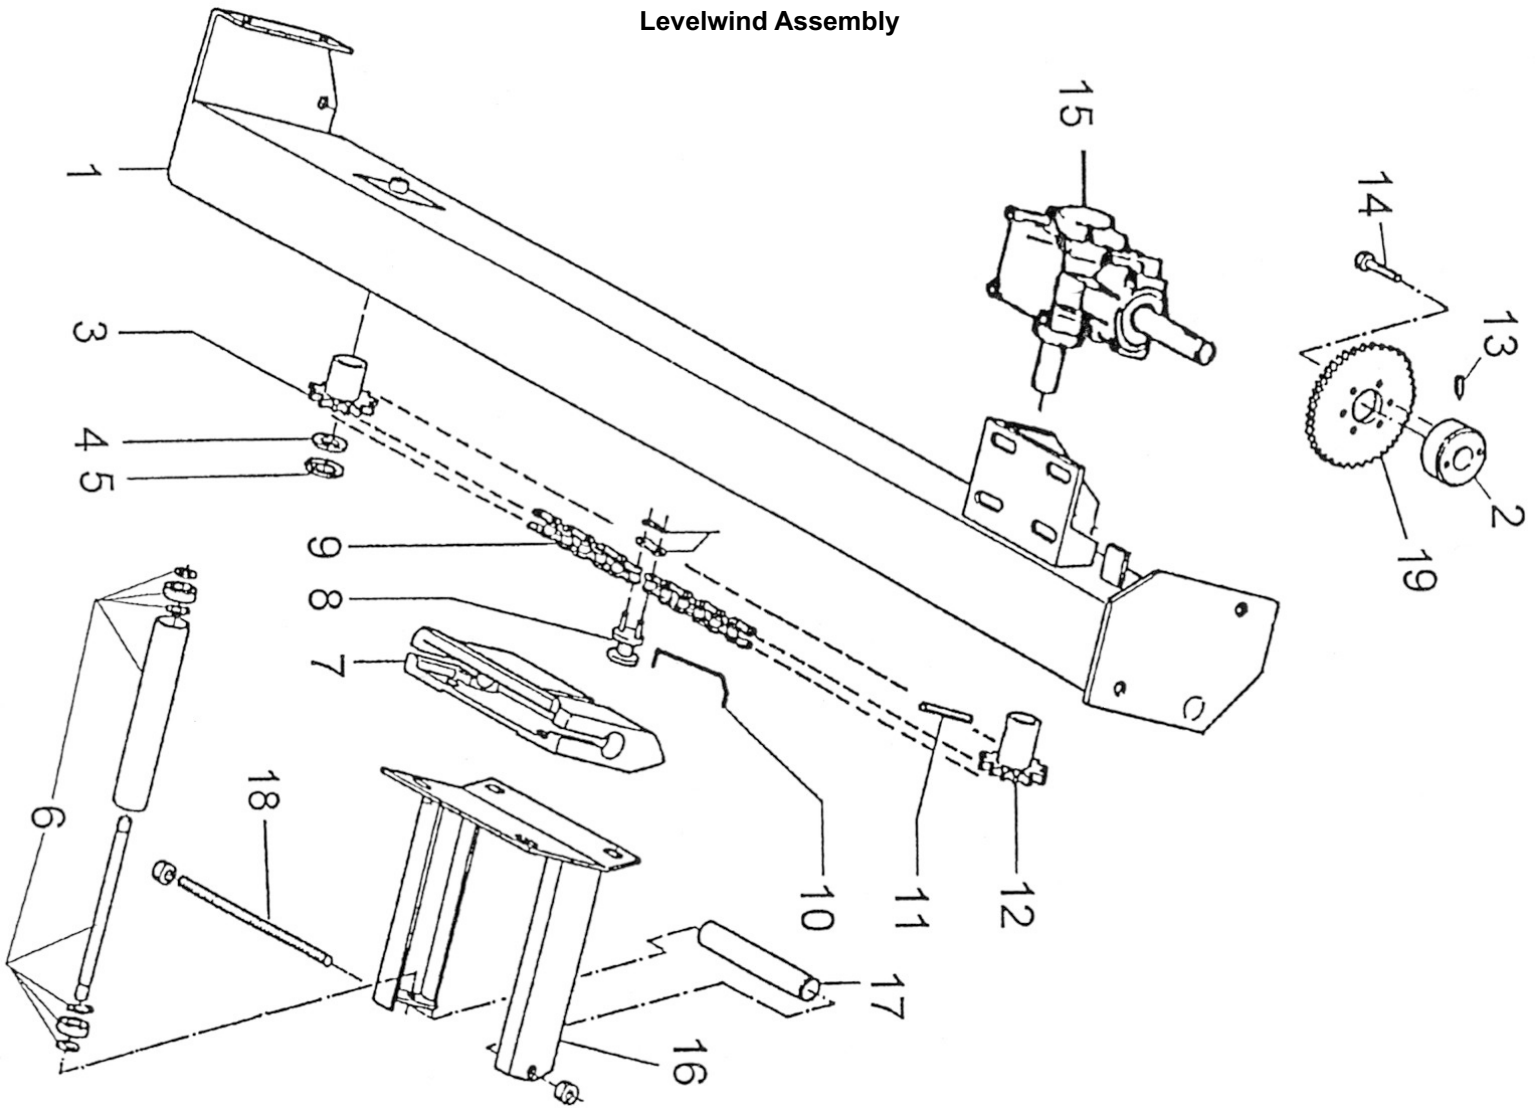

Levelwind Assembly

No.	Part Number	Description	Qty.
1a	02200160	FRAME,HOSE GUIDE	1
1b	02201030	LEVELWIND ASSY, COMPLETE FF1/FG1	1
2	02000153	HUB, SPROCKET	1
3	02099148	SPRKT,IDLER Z10 1" PITCH 25MM BORE	1
4	55306280	BUSH,MACH 1-1/2X1X18GA	1
5	52662540	RING,RET EX	1
6	02203870	ROLLER	2
7	02000141	SUPPORT,FORK	1
8	02099143	LINK,HOSE GUIDE	1
9	02004865	CHAIN 112 ROLLER OF 1"	1
10	02000776	CLIP,RETAINING	1
11	58902140	PIN,SPRING 7MM X 45MM	1
12	02209040	SPROCKET, 10 TOOTH 1.0" PITCH	1
13	02000152	SCREW,12MMX25MM DOGPOINT(7.5MM DIA)	2
14		Bolt, 8-125mm x 25mm	6
15	02000154	GEARBOX - LEVELWIND (CAST)	1
16a	02001350	FORK, 120MM - FG1	1
16a	02001351	FORK ASM, 120MM - FG1 LENGTH 25.2"	1
17	02201360	SPACER	1
18	02201340	TIE ROD	1
19	02099157	SPRKT- 1/2 X 40T	1