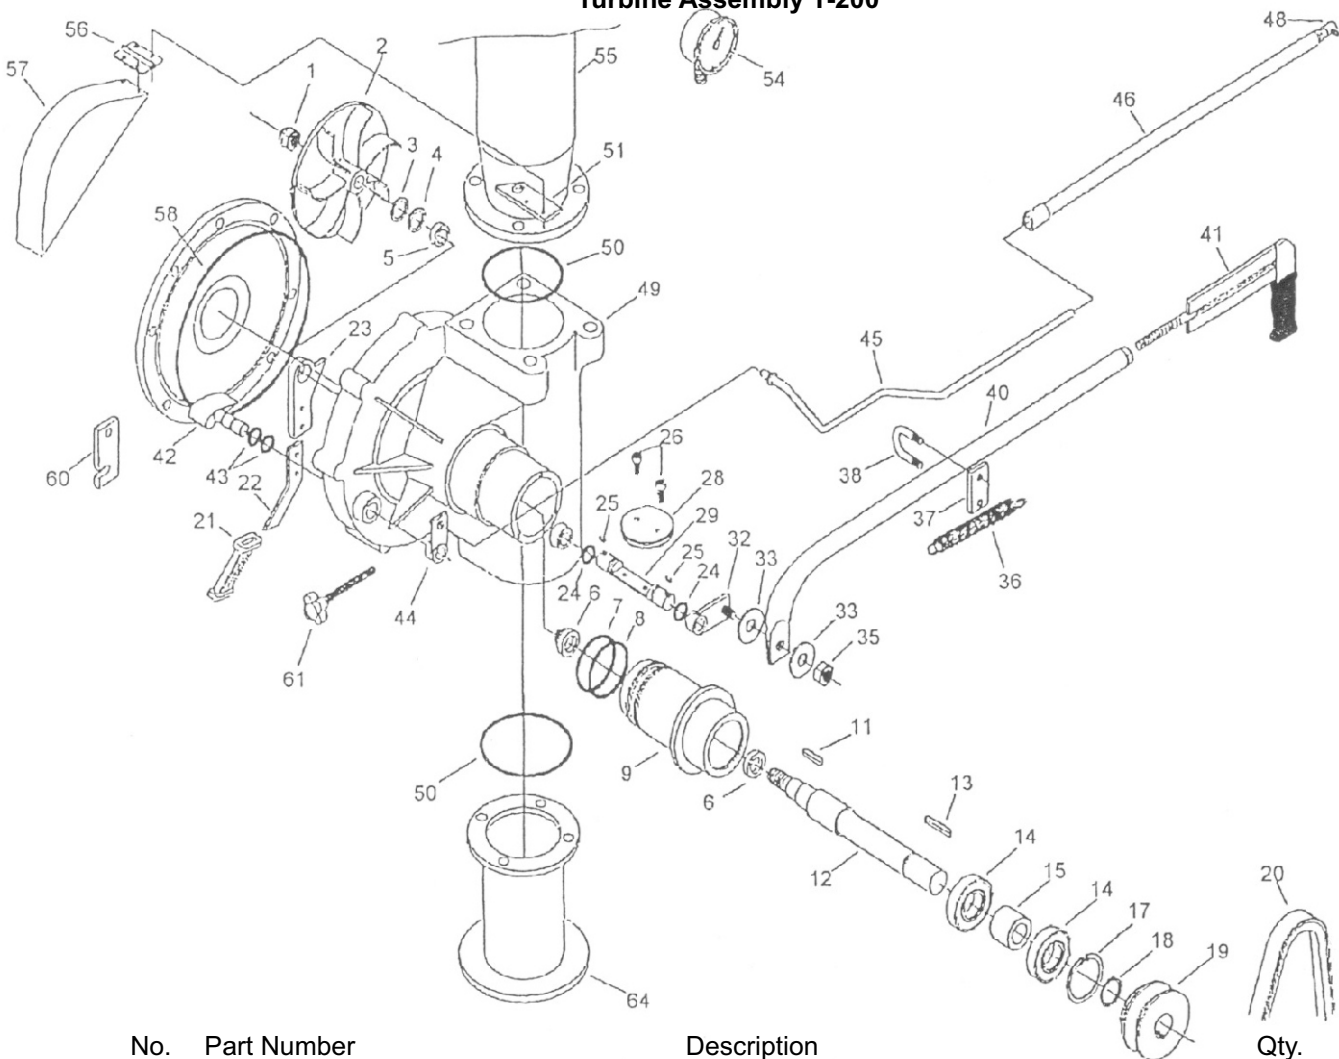

Turbine Assembly T-200

No.	Part Number	Description	Qty.
25	02203190	KEY 6X10	2
26	02203050	SCREW,6-1MM X 16MM	2
28	02205620	DISC,BY PASS	1
29	02205632	SHAFT,BYPASS W/GROOVES	1
32	02205640	BY-PASS LEVER	1
33	02205650	WASHER,10 X 30	2
35		Nut, M10	1
36	02203180	SPRING BELT TIGHTENER	1
37	02203170	PLATE,CLAMP	1
38	02203120	U-BOLT	1
40	02205741	ROD, BY-PASS - FG1 67" END TO END	1
41	02203162	U-BOLT	1
42	02205660	REGULATOR FLAP WITH PIN	1
43	02203310	O-RING 8.73MM ID X 1.78MM CS	2
46	02203300	CONTROL LEVER	1
48	02203410	ROD END	1
49	02203021	BODY,TURBINE 25/120	1
50	02204840	O-RING 104MM X 3.53MM	2
51	02205710	SUPPORT - FG1	1
54	58606750	GAUGE, PRESS 0-300	1
55	02206550	ELBW,40 UPPER	1
56	02203890	HINGE	1
57	02203880	SHIELD, BELT	1
58	02205720	O-RING 278.99MM ID X 3.53C/S	1
60	02205730	PLATE, STOP 25/120	1
61	02203910	HAND WHEEL KNOB	1
64	02203081	FITTING, ENTRY - 25/120 TURBINE	1
65	99070300	KIT, RUNNER OVERHAUL - 25/120	1