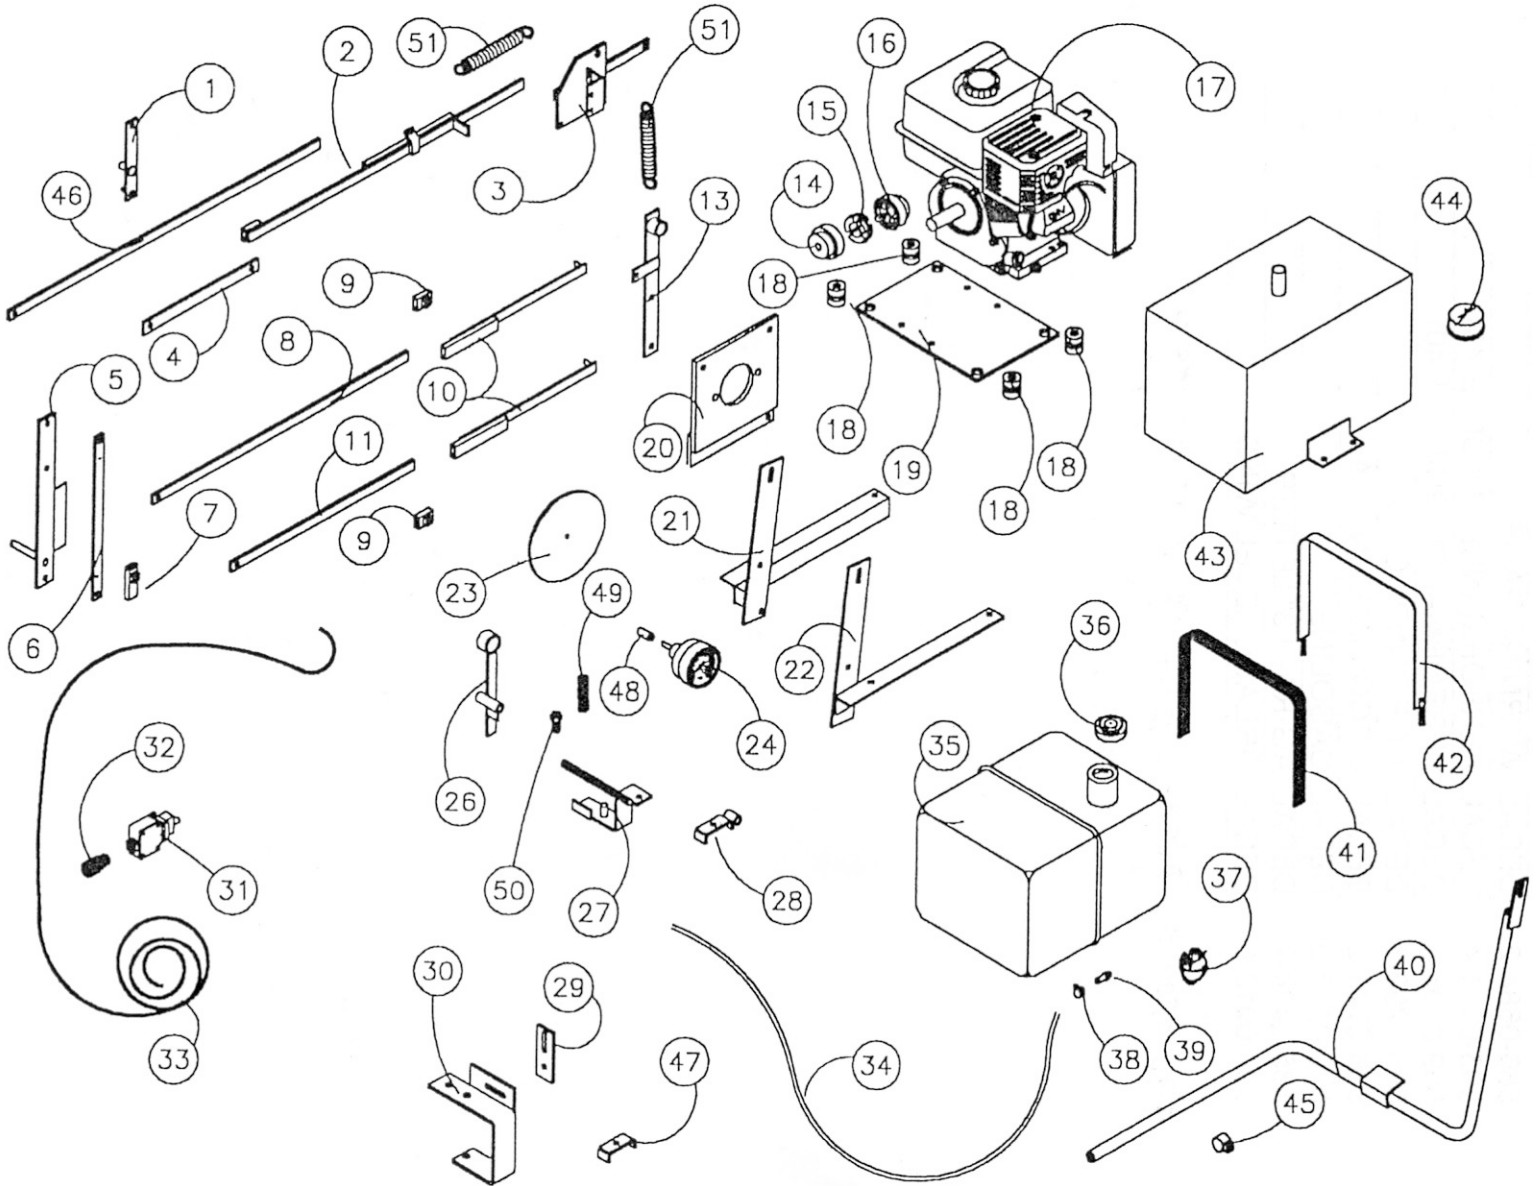

### Sprinkler Cart Assembly

No.	Part Number	Description	Qty.
23	55209440	NUT,SLOTTED NF 5/8	2
24	55306280	BUSH,MACH 1-1/2X1X18GA	2
25	51509420	BEARING,TIMKEN LM11949	2
26	58900640	RACE,OUTER LM11910	8
27	58900630	Bolt Wilton 9435491	2
28	58900650	HUB,WITH CUPS ONLY W633	2
29	51009400	RACE,LM67010	2
30	51509390	BEARING,TIMKEN LM67048	2
31	58900660	SEAL,CR14975	2
32	58803565	SEAL,CR12437	2
33	51516020	nut 1" NFF Slotted	2
35	06002450	SLEEVE	1
36	58803563	BEARING,TIMKEN L44643	2
37	58803560	BOLT,LUG WILT 913535	4
38	50702930	KIT, CUP AND CONE SET	2
39	59504930	SPINDLE,REAR GUNCART	2

## Engine Drive Assembly

No.	Part Number	Description	Qty.
24	02201200	TACHOMETER ASM,0-400 FT/HR A SERIES	1
26	59505740	TACH HOLDER	1
27	59505680	TACH MT	1
28	59505500	CLAMP	3
29	59506210	HOOD CATCH MT.	1
30	59505530	BRKT	1
31	52662151	SWITCH 6 X 613	1
32	52662170	GROMMET,CMPRSSN 1/2 NPT	1
33	58406700	WIRE,ELECT.3 WIRE 14 GA	ft.
34	58406951	HOSE,GAS 1/4X27/64	ft. 1
35	58406930	TANK,FUEL&CAP 5.3GAL	1
36	58406939	CAP,TANK-5.3 GAL GAS	1
37	27749190	FILTER,GLASS BOWL FUEL	1
38	56048450	CLAMP,SCREW 7/32X5/8	2
39	52548760	BARB,HOSE BR 1/8 NPT X 1/4	1
40	59506350	GAS LINE TUBE	1
41	58701670	BELTING,NEOP 5 PLY 1 IN	ft. 6
42	58406210	STRAP, GAS TANK	2
43a	58600483	TANK,OIL 10 GAL	1
43b	59001130	DECAL, GASOLINE	
44	59501240	CAP,TANK-OIL	1