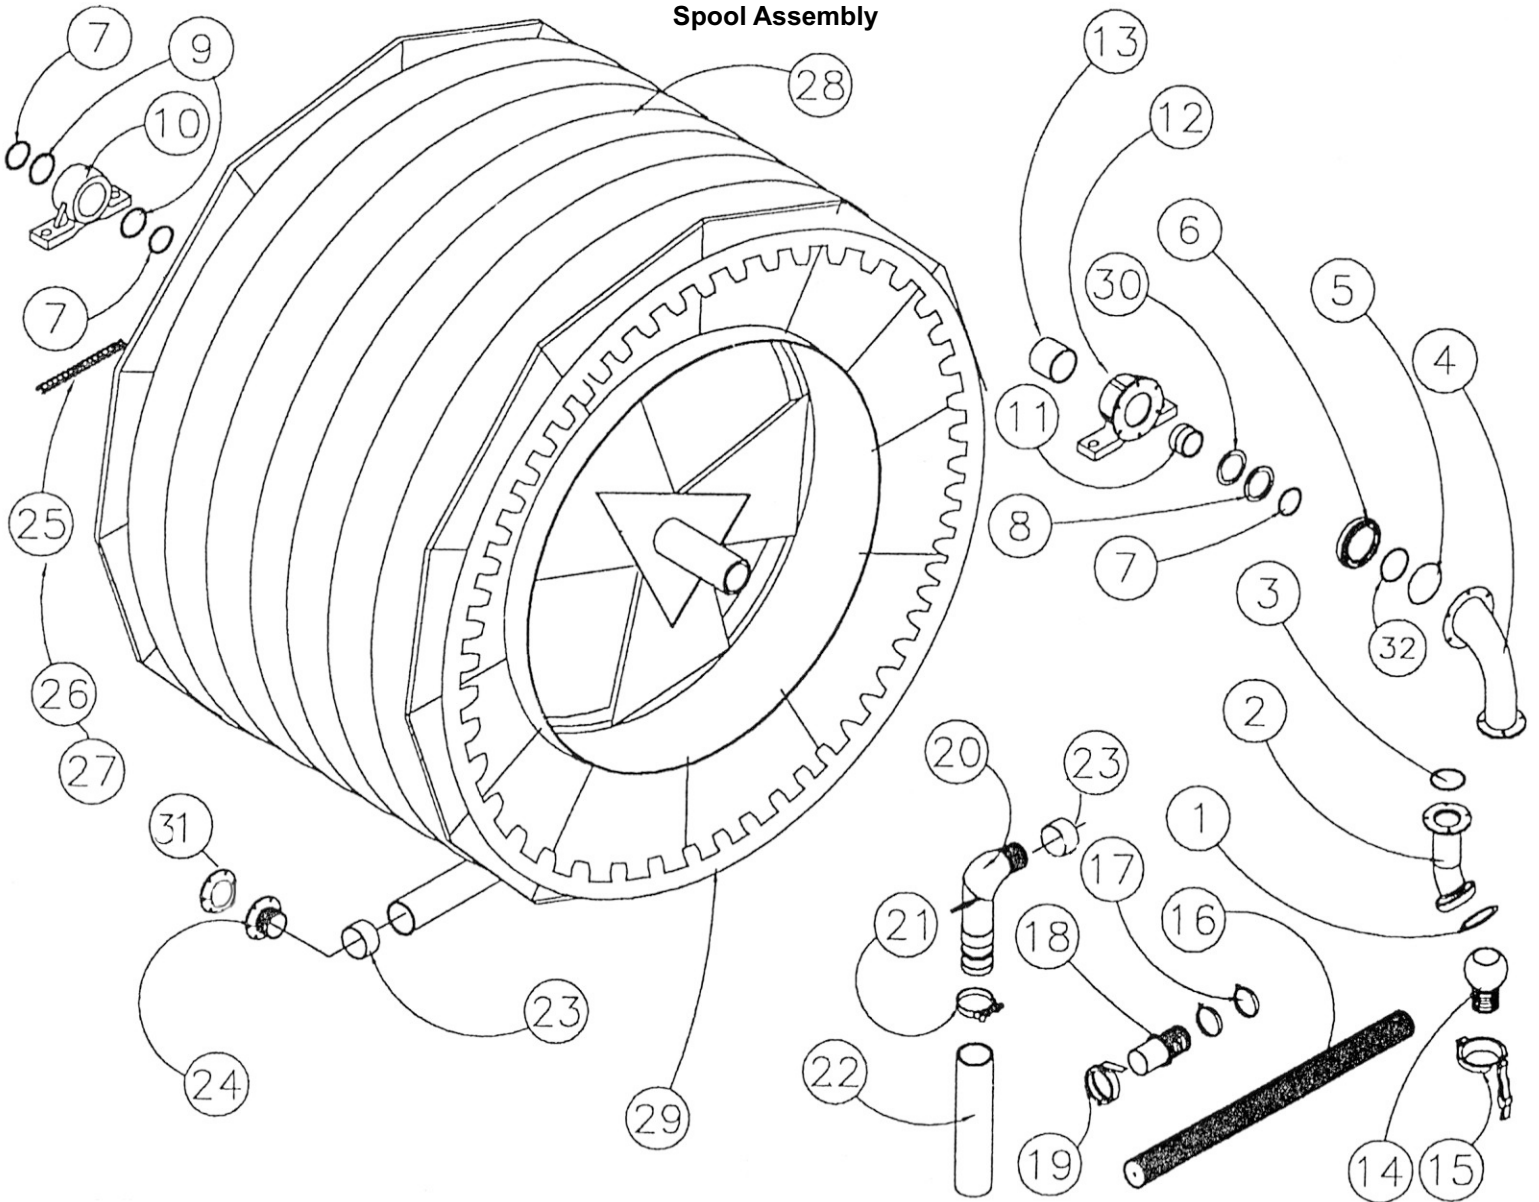

Spool Assembly

No.	Part Number	Description	Qty.
21	03019768	SUPRA CLAMP 130MM-140MM	4
22	02003831	HOSE,140MMX4-3/4"ID X 40" LONG-FG1	1
23	02003833	BAND, HOSE 120MM	2
24	02003111	TUBE END,120MM X FLANGE	1
25	02001140	CHAIN 1/2 METRIC ROLLER	ft. 14
26	02201110	LINK 1/2 CONNECTOR	1
27	02201100	LINK,1/2" OFF-SET METRIC	1
28a	58401730	TUBE,PE 120MM X 4.0 ID X 1250 FT	1
28b	58401732	TUBE,PE 120MMX4.0IDX1350FT	1
29	02204582	Spool Base FG1 Gear Drive	1
30	02200460	RING,ANTIFRICTION	1
31	02099202	GASKET, 5.75"BCD 4.3 ID	1
32	46548502	O-RING 5-3/4X5-1/4 90DURO	1
33	59603020	WASHER,SPOOL BEARING 40	8
34	25249392	TUBE,SYNFLEX 5/16 OD	ft. 5
35	52549152	FTG,TB 90 1/4NNPTX5/16TUB	1