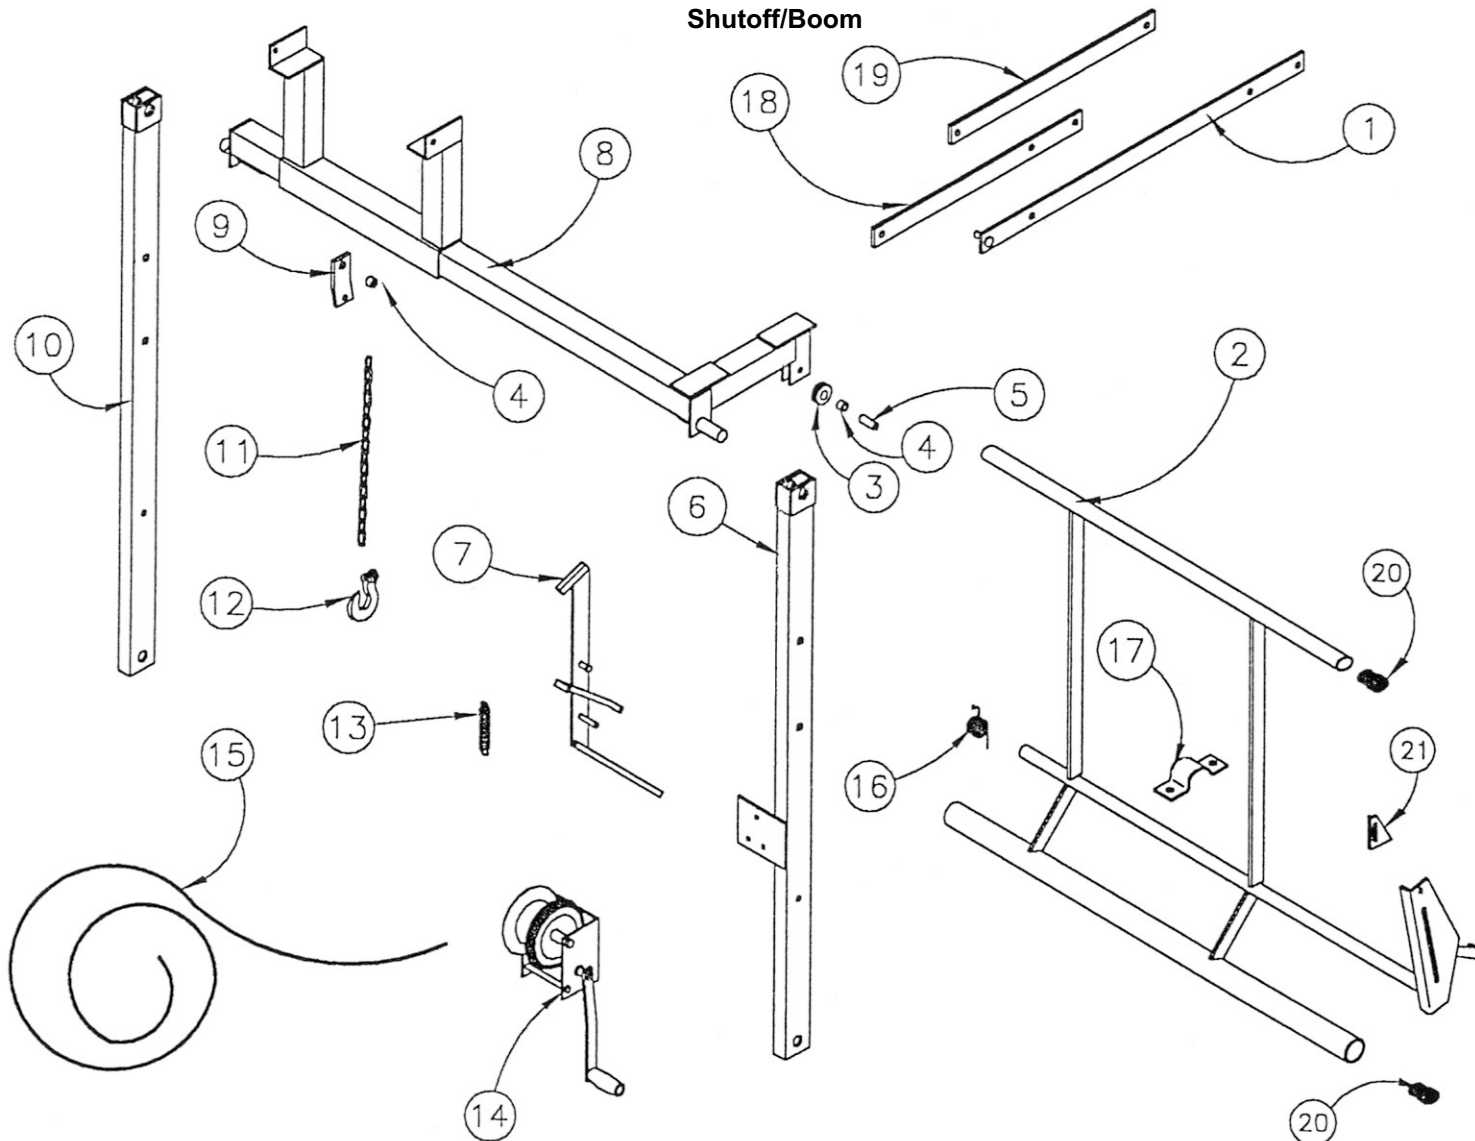

Shutoff/Boom

No.	Part Number	Description	Qty.
1	59500670	BRACE	2
2	02204930	SHUT OFF BAR FG1	1
3	40249060	PLLY,WRP17/32X2X7/8B STL	1
4	32551910	BUSH,STL.843X.56X.62L	4
5	59500540	BUSH,STL 3/4X.51X1.75L	1
6	59403391	ARM,LIFT	1
7	59404760	BOOM,CATCH	1
8	59403491	BOOM,LIFT ASSM.	1
9	59500730	LINK,BOOM CHAIN	2
10a	59403361	ARM,LIFT	1
10b	59501980	BUSH,STL 1-1/8X.88X1.38	2
11	85040600	CHAIN,3/8 PROOF COIL PLTD	ft. 1.8
12	52355650	HOOK,CLEVIS SLIP 3/8 ZN	2
13	45035360	SPRING TNSN 1 X 6 PLATED	1
14	40048551	WINCH FULTON K 1550	1
15	75048440	CABLE,1/4-7X19 GAC PER FT	ft. 12
16	02000166	SPRING, COIL - SHUT OFF	1
17	59500690	TRANSPORT STRAP	2
18	59500680	BRACE	2
20	02201630	CAP PLUG	4
21	02000164	RETAINER	1
22	02201612	STOP	1
23	02206650	U-BOLT 1" M6	2