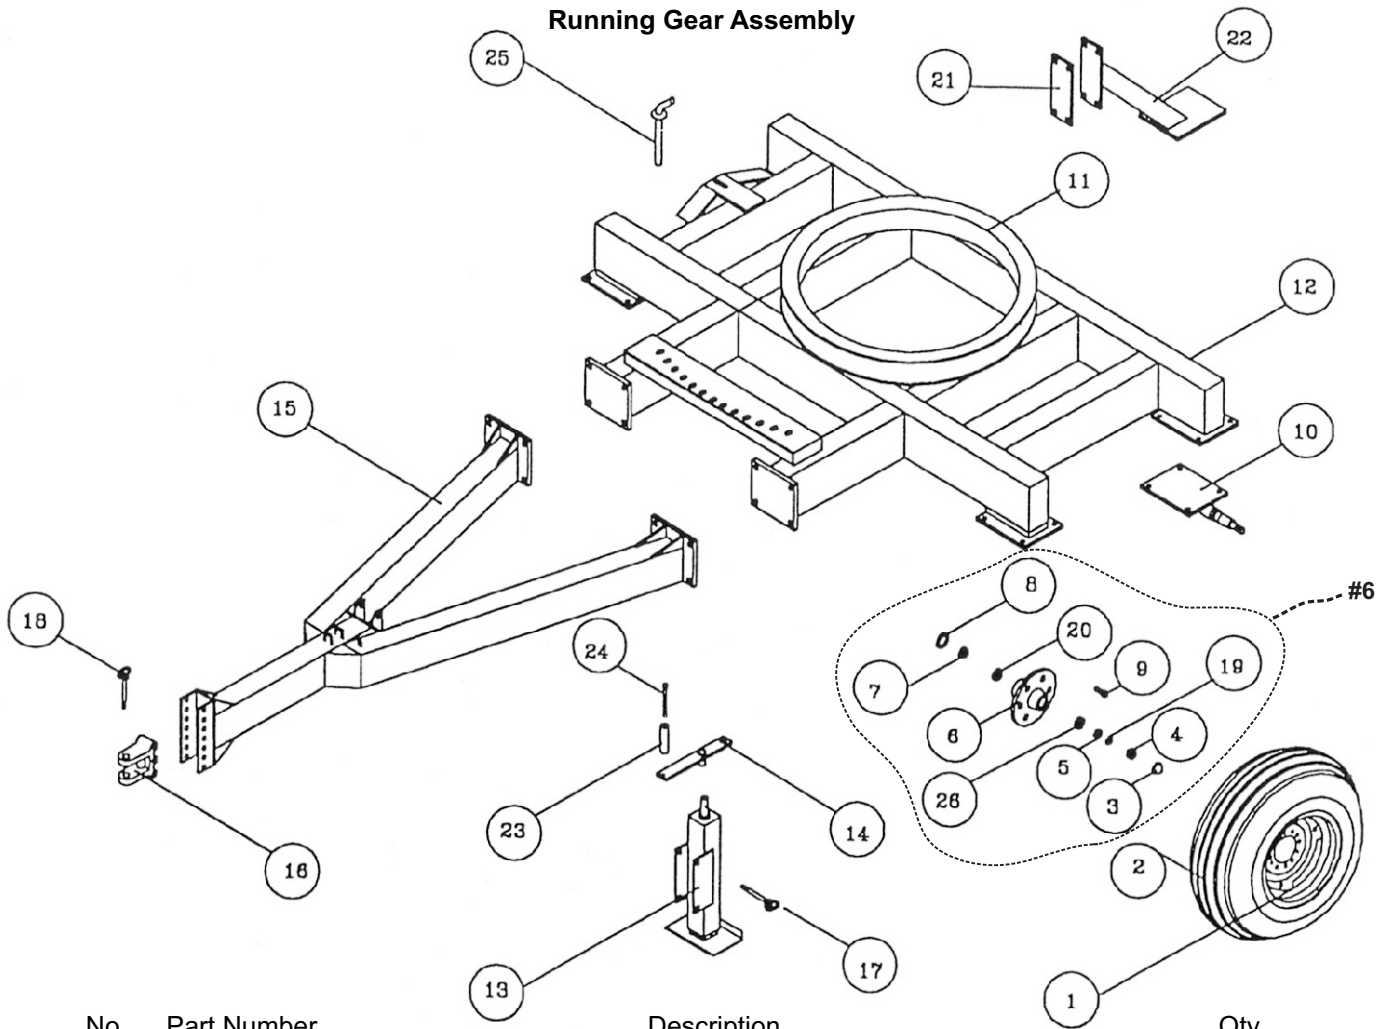

## Running Gear Assembly

No.	Part Number	Description	Qty.
1a	22750131	WHEEL, 15X8LB 6BOLT 6"BCD	4
1b	52651381	WHEEL, 15X10 6BOLT 6"BCD	4
2a	52655310	TIRE 11L-15 12 PLY	4
2b	52651370	TIRE, 12.5L-15 12 PLY	4
3	58902060	HUB CAP 615-21600#909903	4
4	58902070	NUT,SLOTTED 7/8 WIL912952	4
5	58902040	BEARING,TIMKEN LM25877	4
6	22615982	HUB ASSY,6BOLT W803	4
7	58902030	BEARING,TIMKEN LM25590	4
8	58902050	SEAL,CR20148	4
9	58902020	LUG BOLT 9/16 X 1.12	24
10	58803971	AXLE,T-37-40	4
11	02001777	BEARING,TURNTABLE	1
12	59301390	CHASSIS,40A	1
13	58403300	JACK,TONGUE 41,45,T27-T40	1
14	59403300	CRANK HANDLE	1
15	59301400	TONGUE,40A	1
16	58402130	HITCH, CLEVIS DICO 18078	1
17	55832811	PIN,HITCH 3/4X4-1/8 ZN	1
18	52358660	PIN,HITCH 3/4 X 6-1/2	1
19	58902080	WASHER,SPINDLE WILTON # 912952	4
20	58902000	RACE, INNER LM25520	4
21	59301440	PLATE	2
22	59301480	OUT-RIGGER	2
23	59403240	HANDLE	1
24	56231361	SCREW,CAP ALLEN 1/2X5	1
25	59302260	PIN,HITCH 8 IN X 3/4	1
26	58902010	RACE, OUTER 25821	4
	58403328	KIT, SCREW W/NUT (repair for tongue jack)	1