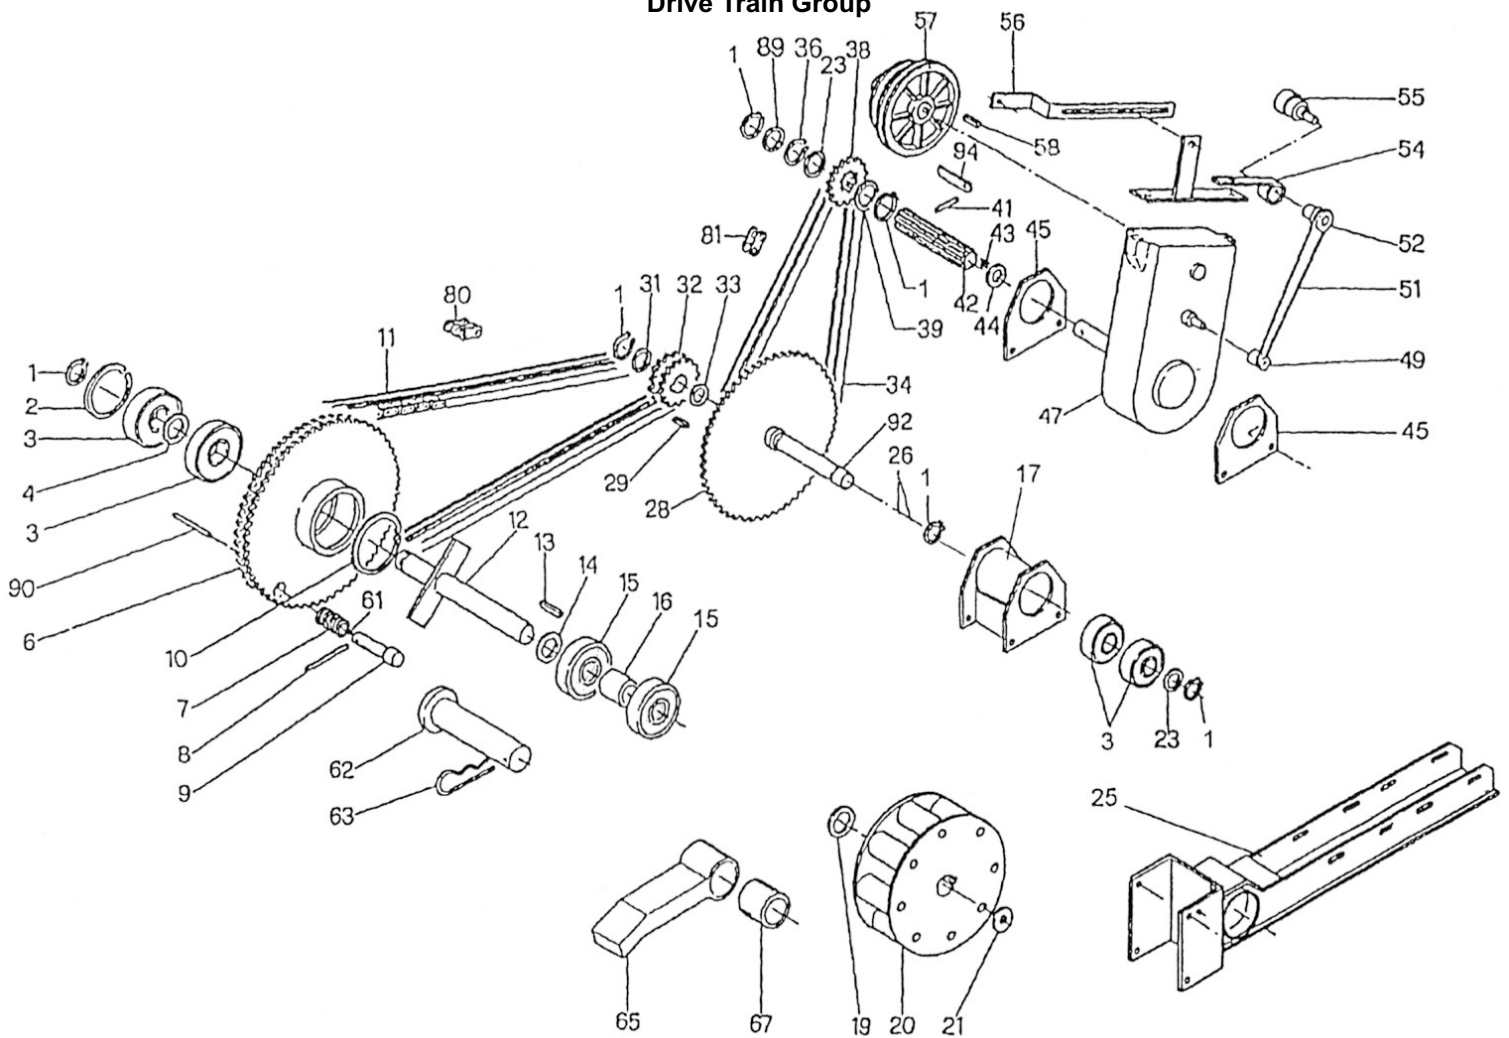

Drive Train Group

No.	Part Number	Description	Qty.
1	02205340	SNAP RING E35	4
2	02204940	SNAP RING I72	1
3	02203530	BEARING,6207-2RS	4
4	02204950	SPACER	1
6	02204960	SPROCKET ASM 3/4" Z60 SINGLE	1
7	02203470	SPRING	1
8	02203480	PIN	1
9	02203490	PIN	1
11	87548473	CHAIN 3/4"-2DW RLLR PER FT (77Pins)	ft. 4.813
12	02204980	SHAFT DIA. 55 CHECK MEMO? 002707/A	1
13	02204990	KEY 16 X 40	1
14	02205000	SPACER	1
15	02205010	BEARING,6211-2RS	2
16	02205020	SPACER	1
17	02205030	BEARING,SUPPORT	1
19	02205040	SHIM	1
20	02205050	PINION Z7 PIN DIA 26MM	1
21	02205060	WASHER,SPECIAL	1
22	55070110	SCREW 10MMX25MM ALEN FLAT (FOR PINION)	1
23	02205070	SPACER, 35MM X 45MM X 1MM	2
25	02205080	FRAME, POWERTRAIN SUPPORT - FG1	1
28	02205090	SPROCKET 5/8"Z52 003591	1
29	02203510	KEY, 10MM X 8MM X 30MM	1
31	02205100	SPACER, 35MM X 45MM X 1MM	1
32	02205110	SPROCKET 3/4"Z13 002945	1
33	02205350	SPACER, 35MM X 45MM X 1MM	1
34	02001141	CHAIN 5/8 METRIC ROLLER PER FT. (63 Pins)	ft. 3.3