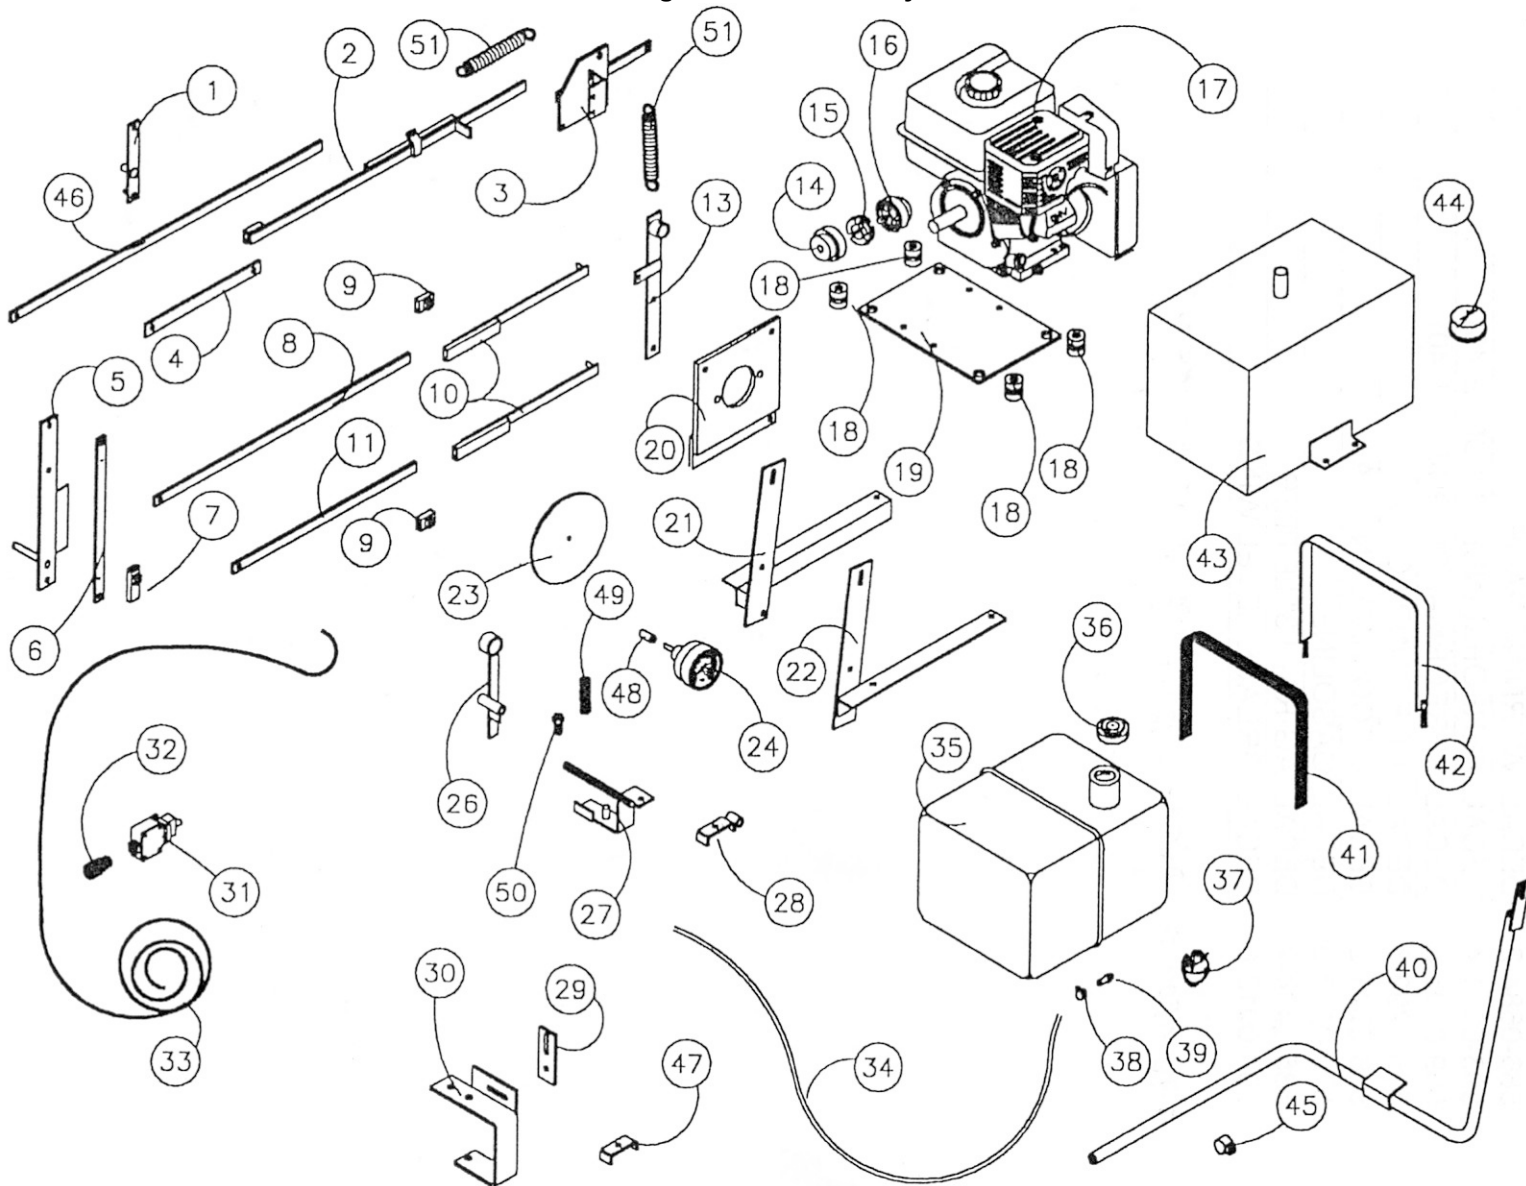

Engine Drive Assembly

No.	Part Number	Description	Qty.
1	59505180	MT.SHUT OFF ROD	1
2	59505160	SHUT OFF BAR	1
3	59505100	SWITCH MT.	1
4	59506220	LINK,COMP.	1
5	59404501	Arm	1
6	59404490	LINK	1
7	50206540	SLIDE, SPEED ADJUST	1
8	59505170	SHUT OFF ROD (SWITCH)	1
9	59404480	SLIDE	5
10	59505930	SHUT OFF SLIDE (HYD)	2
11	59505220	COMP. BAR	1
13	59404561	ARM	1
14	59501020	CPLNG,HALF PUMP 5/8" BORE	1
15	59501030	CPLNG,RUBBER 25 THROUGH40	1
16	59501010	CPLNG,HALF ENG 1" BORE	1
17	58407016	ENGINE,B&S 9 HP	1
18	59404260	DAMPENER,MOTOR MT.	4
19	59500331	PLATE ENG B&S 9 HP	1
20	59505051	MT.HYD.MOTOR 40	1
21	59505442	GAS TANK MT RT. 1/2"HOLES	1
22	59505452	GAS TANK MT. LEFT	1
23	99070341	KIT TACH PLY 37-40	1