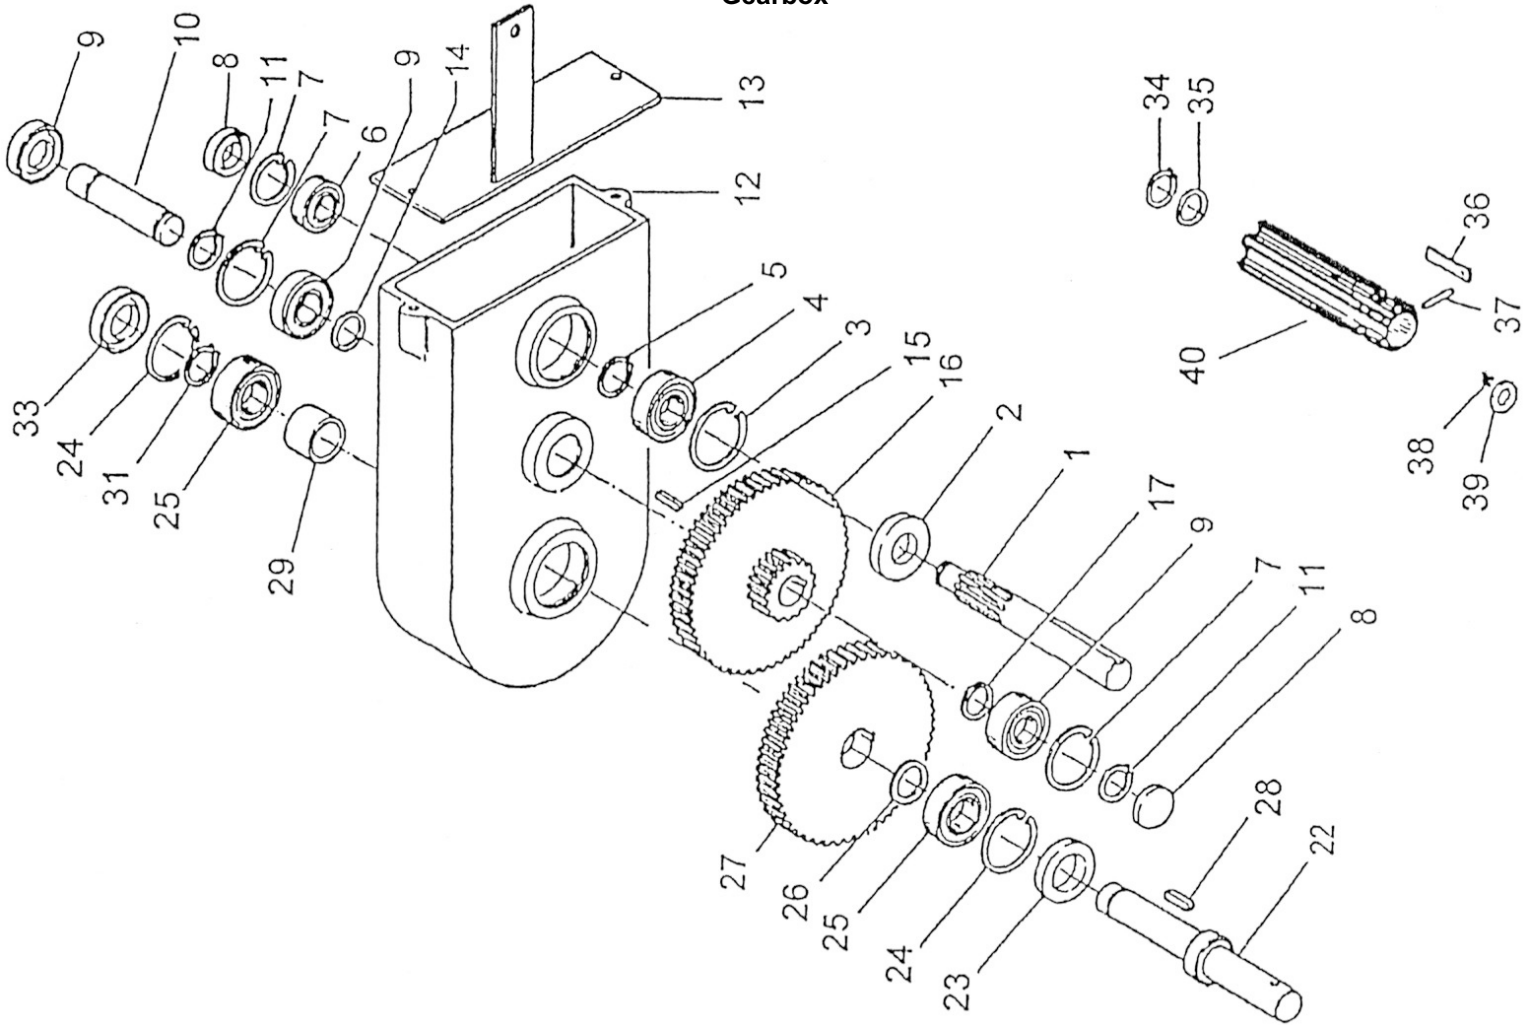

Gearbox

No.	Part Number	Description	
28	02201850	KEY, 8MM X 8MM X 20MM	1
29	02207110	SPACER, 33X42X19.5	1
31	02201870	STOP RING E30	1
33	02201880	PLUG DIA 62	1
34	02201890	RING,STOP BASE A1 75MM E18	1
35	02201900	SPACER DIA18X2.8BASE A175	1
36	02201910	SAFETY KEY & THREADED PIN	1
37			1
38	02201930	PIN,BEARING 2X17.5 (62 Pins)	1
39	02201940	SPACER 22 X 3	1
40	02201950	PIN,SPLINED BASE A1 75MM	1
41	02204392	GEARBOX BASE FF1 & FG1 320,000	1
42	02201210	SHIELD,PTO SPLINE	1