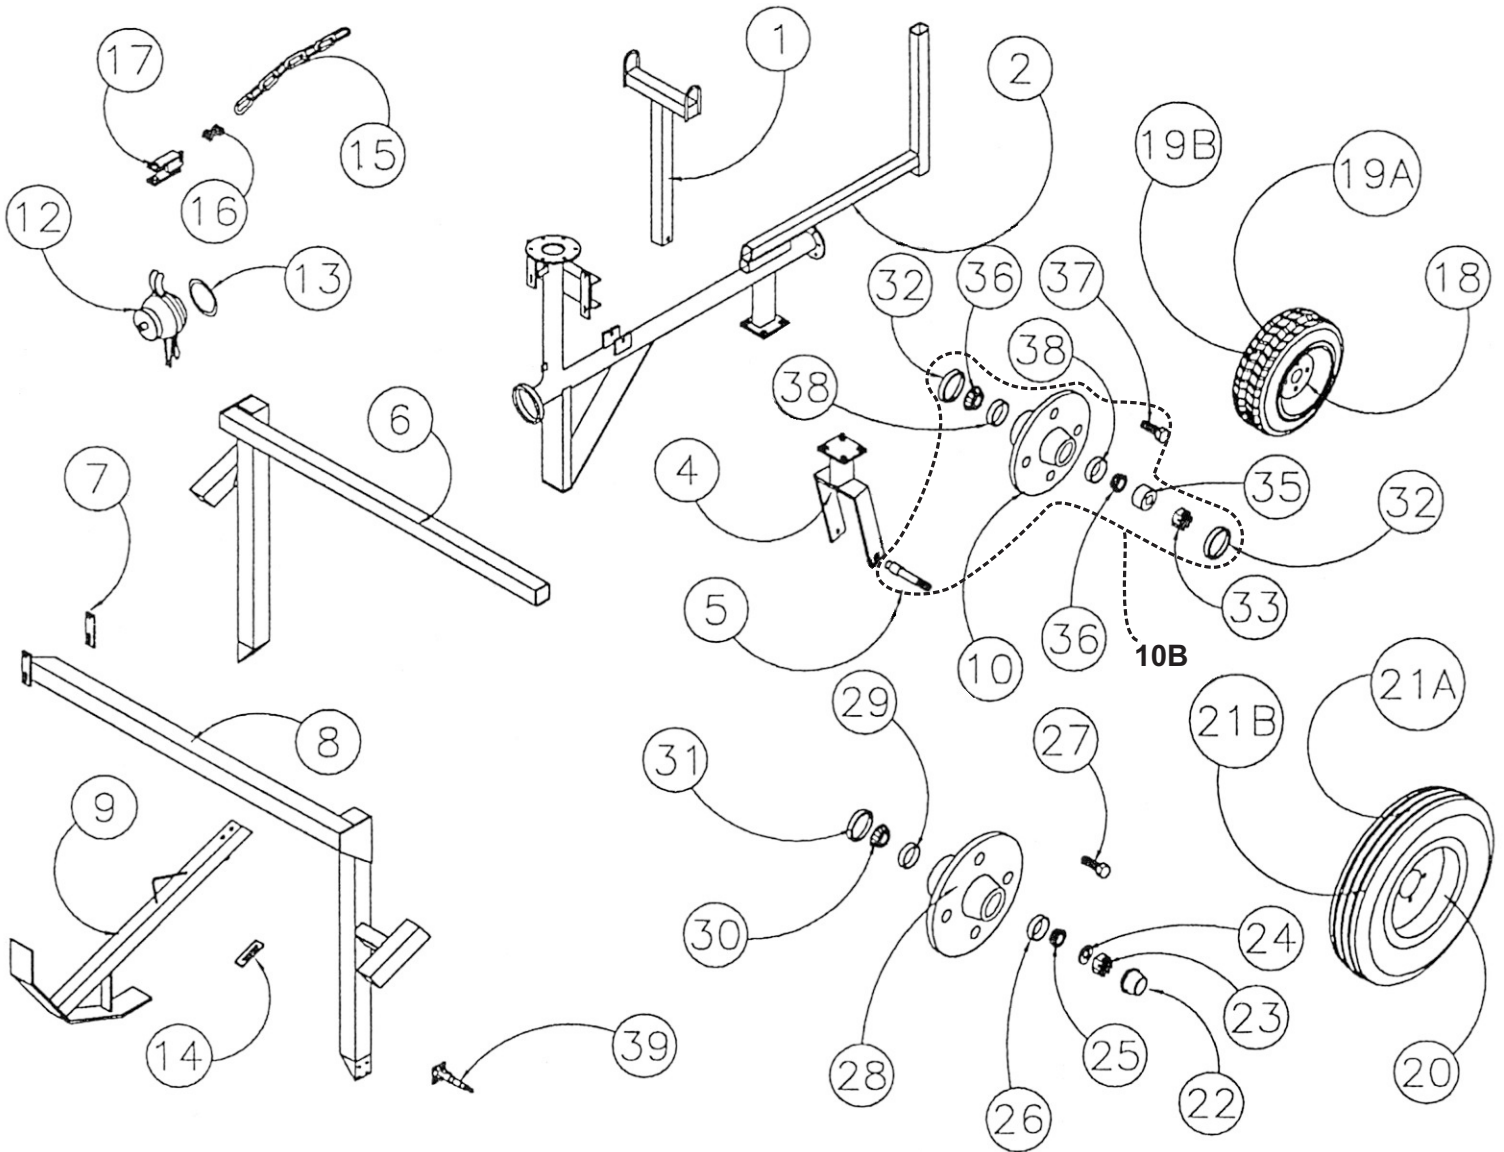

Sprinkler Cart Assembly

No.	Part Number	Description	Qty.
23	55209440	NUT,SLOTTED NF 5/8	2
24	55306280	BUSH,MACH 1-1/2X1X18GA	2
25	51509420	BEARING,TIMKEN LM11949	2
26	58900640	RACE,OUTER LM11910	8
27	58900630	Bolt Wilton 9435491	2
28	58900650	HUB,WITH CUPS ONLY W633	2
29	51009400	RACE,LM67010	2
30	51509390	BEARING,TIMKEN LM67048	2
31	58900660	SEAL,CR14975	2
32	58803565	SEAL,CR12437	2
33	51516020	nut 1" NFF Slotted	2
35	06002450	SLEEVE	1
36	58803563	BEARING,TIMKEN L44643	2
37	58803560	BOLT,LUG WILT 913535	4
38	50702930	KIT, CUP AND CONE SET	2
39	59504930	SPINDLE,REAR GUNCART	2