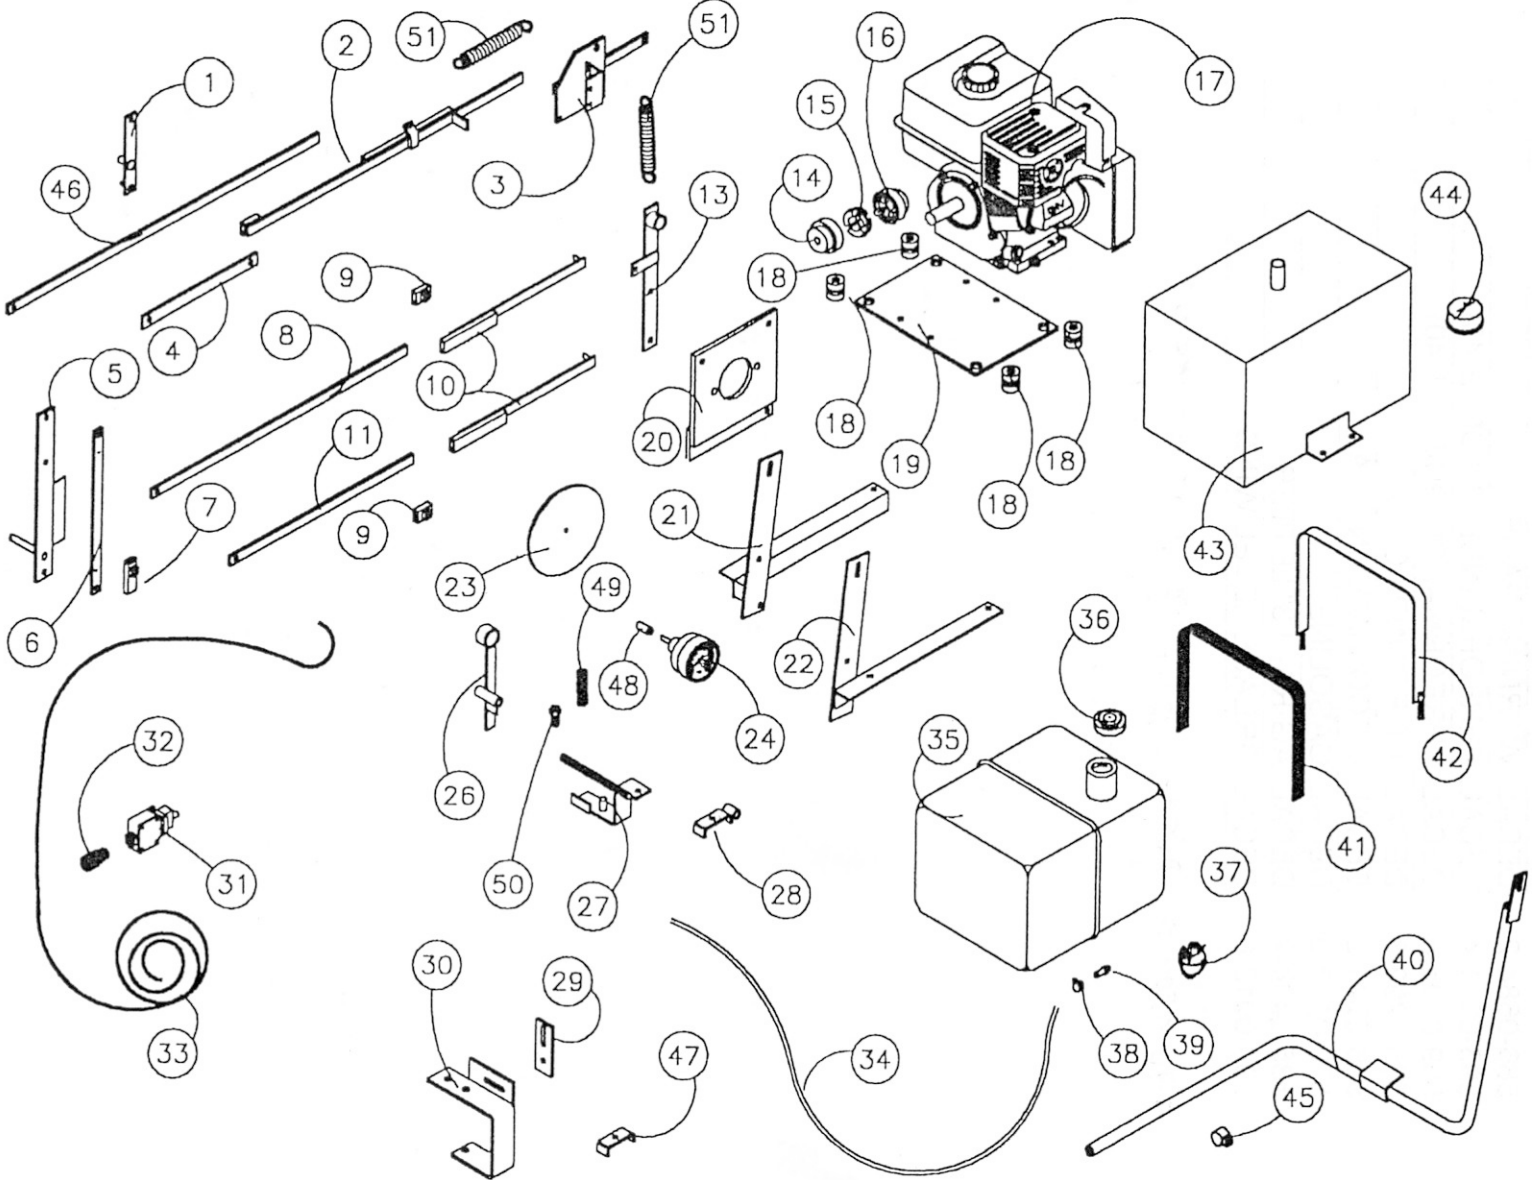

## Engine Drive Assembly

No.	Part Number	Description	Qty.
1	59505180	MT.SHUT OFF ROD	1
2	59505160	SHUT OFF BAR	1
3	59505100	SWITCH MT.	1
4	59506220	LINK,COMP.	1
5	59404501	Arm	1
6	59404490	LINK	1
7	50206540	SLIDE, SPEED ADJUST	1
8	59505170	SHUT OFF ROD (SWITCH)	1
9	59404480	SLIDE	5
10	59505930	SHUT OFF SLIDE (HYD)	2
11	59505220	COMP. BAR	1
13	59404561	ARM	1
14	59501020	CPLNG,HALF PUMP 5/8" BORE	1
15	59501030	CPLNG,RUBBER 25 THROUGH40	1
16	59501010	CPLNG,HALF ENG 1" BORE	1
17	58407016	ENGINE,B&S 9 HP	1
18	59404260	DAMPENER,MOTOR MT.	4
19	59500331	PLATE ENG B&S 9 HP	1
20	59505051	MT.HYD.MOTOR 40	1
21	59505442	GAS TANK MT RT. 1/2"HOLES	1
22	59505452	GAS TANK MT. LEFT	1
23	99070341	KIT TACH PLY 37-40	1

## Engine Drive Assembly

No.	Part Number	Description	Qty.
24	02201200	TACHOMETER ASM,0-400 FT/HR A SERIES	1
26	59505740	TACH HOLDER	1
27	59505680	TACH MT	1
28	59505500	CLAMP	3
29	59506210	HOOD CATCH MT.	1
30	59505530	BRKT	1
31	52662151	SWITCH 6 X 613	1
32	52662170	GROMMET,CMPRSSN 1/2 NPT	1
33	58406700	WIRE,ELECT.3 WIRE 14 GA	ft.
34	58406951	HOSE,GAS 1/4X27/64	ft. 1
35	58406930	TANK,FUEL&CAP 5.3GAL	1
36	58406939	CAP,TANK-5.3 GAL GAS	1
37	27749190	FILTER,GLASS BOWL FUEL	1
38	56048450	CLAMP,SCREW 7/32X5/8	2
39	52548760	BARB,HOSE BR 1/8 NPT X 1/4	1
40	59506350	GAS LINE TUBE	1
41	58701670	BELTING,NEOP 5 PLY 1 IN	ft. 6
42	58406210	STRAP, GAS TANK	2
43a	58600483	TANK,OIL 10 GAL	1
43b	59001130	DECAL, GASOLINE	
44	59501240	CAP,TANK-OIL	1

## Engine Drive Assembly

No.	Part Number	Description	Qty.
46	59505910	SHUT OFF ROD (HYD)	1
47	59404170	CLAMP, HYD HOSE	1
48	99070341	KIT TACH PLY 37-40	1
49	45048580	SPRING, COMP 2-1/2X1/2ID PLTD	1
50	59600310	SPRING CATCH	1
51	45035360	SPRING TNSN 1 X 6 PLATED	2
52	59700001	Drain, Extension W/Washer	1
53	59700400	WASHER, ALUM .56X.8X.078 T	1