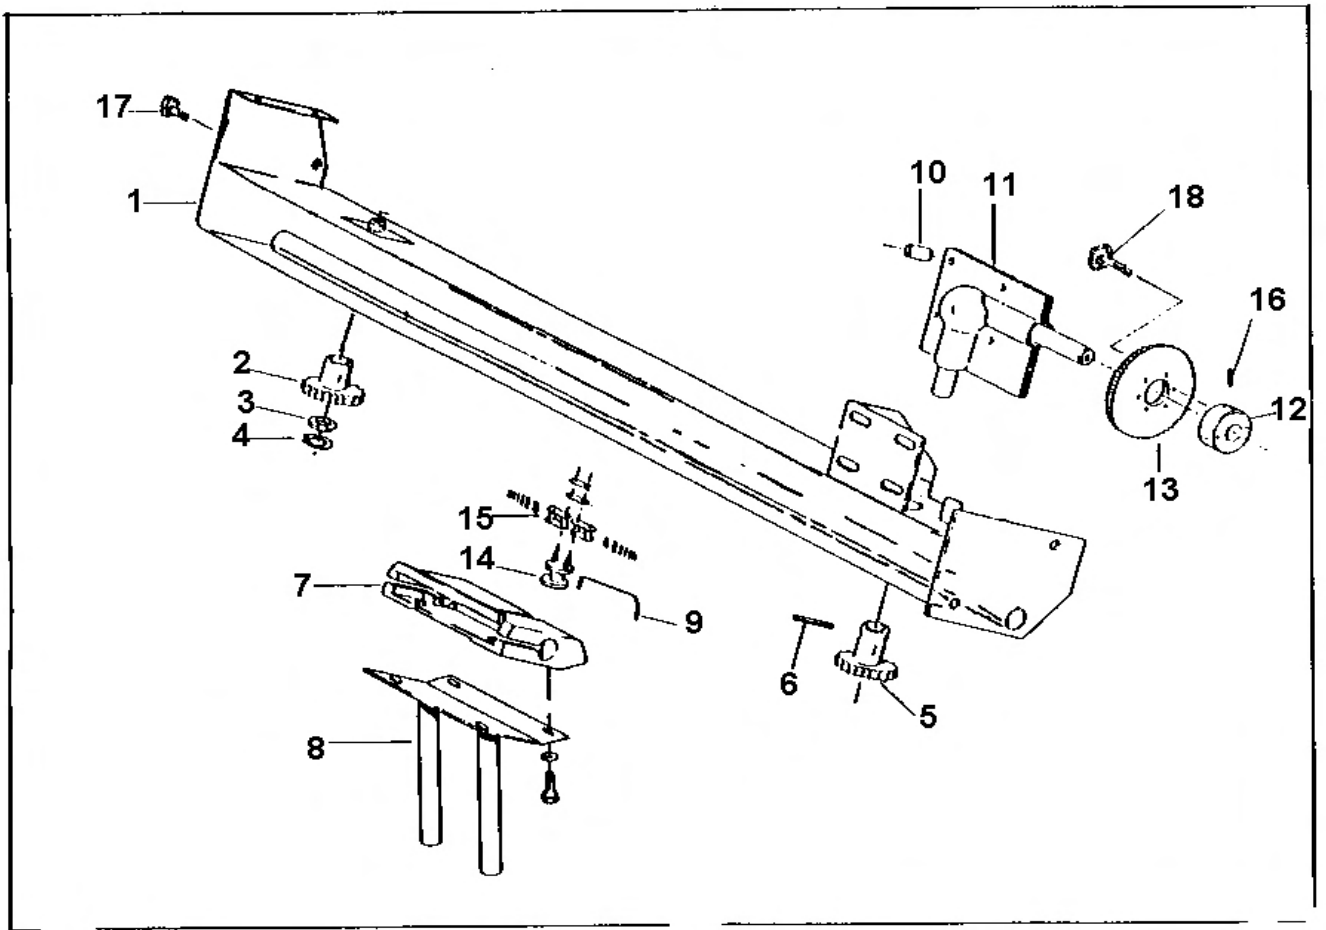

LEVELWIND MECHANISM

LEVELWIND MECHANISM

Item	Part Number	Description	Qty.
1	02001077	FRAME,LEVELWIND	1
2	02000475	SPRKT,LVLWND IDLER 13T A1	1
3	02001078	SPACER	4
4	52662540	RING,RET EX	1
5	02000479	SPRKT,LVLWND DRIVER 13T 5/8"	1
6	58902140	PIN,SPRING 7MM X 45MM	1
7	02001080	SUPPORT, FORK - AA	1
8	02000630	FORK, 63MM - AA	1
9	02000776	CLIP,RETAINING	1
10	02001084	SPACER, GEARBOX - A-SERIES	1
11	02001085	GEARBOX,RIGHT ANGLE	1
12	02000153	HUB, SPROCKET	1
13	02000859	SPROCKET .5 X 35 TOOTH	1
14	02000496	LINK, HOSE GUIDE, ROUND END	1
15	02001141	CHAIN 5/8 METRIC ROLLER PER FT. (114 Rollers)	6 ft.
16	02000152	SCREW,12MMX25MM DOGPOINT(7.5MM DIA)	1
17	55050000	Bolt, M8 x 30MM	1
18	55050010	Bolt, M8 x 25MM	1