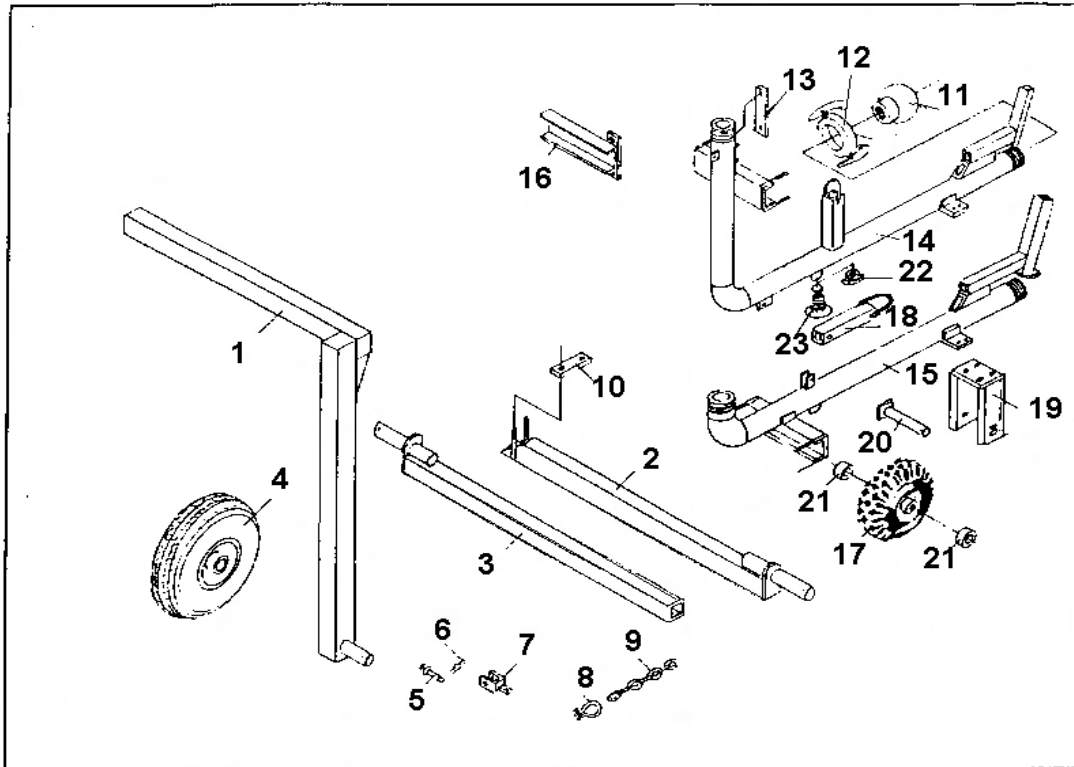

GUN CART

GUN CART

Item	Part Number	Description	Qty.
1	58609996	Gun cart leg T-21	2
2	58900024	AXLE, OUTER T-21 LOW	1
3	58900014	AXLE, INNER T-21 LOW	1
4	58602290	WHEEL&TIRE, 480/400X8 1B 2P	2
5	55832810	PIN, HITCH 3/4X3 T HEAD	1
6	56102040	PIN, HAIR .118DIAX2-11/16	1
7	52354210	HITCH, CHAIN	1
8	58900791	SHACKLE RD PIN CHN5/16GLV	2
9	85040590	CHAIN, 3/16 PROOF COIL PLTP	3
10	58408433	PLATE, CLAMP	1
11	58802810	COUPLER, 3" BALL X 2" FEMALE	1
12	58800221	LEVER RING 3" 451 76MM	1
13	58700820	STRAP	1
14	58406564	Gun Cart Body, T-21 High	1
15	58900002	BODY, GUNCART LOW T-21	1
16	58700830	CLAMP	1
17	58608110	WHEEL&TIRE, 4:1X3:5X4 1B2P	1
18	58900870	BAIL, LIFT ARM	1
19	58801481	YOKE	1
20	58608990	AXLE	1
21	58608440	SPACER	2
22	52549421	BUSHING, RDCNG GLV 1-1/4X1	1
23	06002451	VALVE, QUICK DRAIN WADE	1