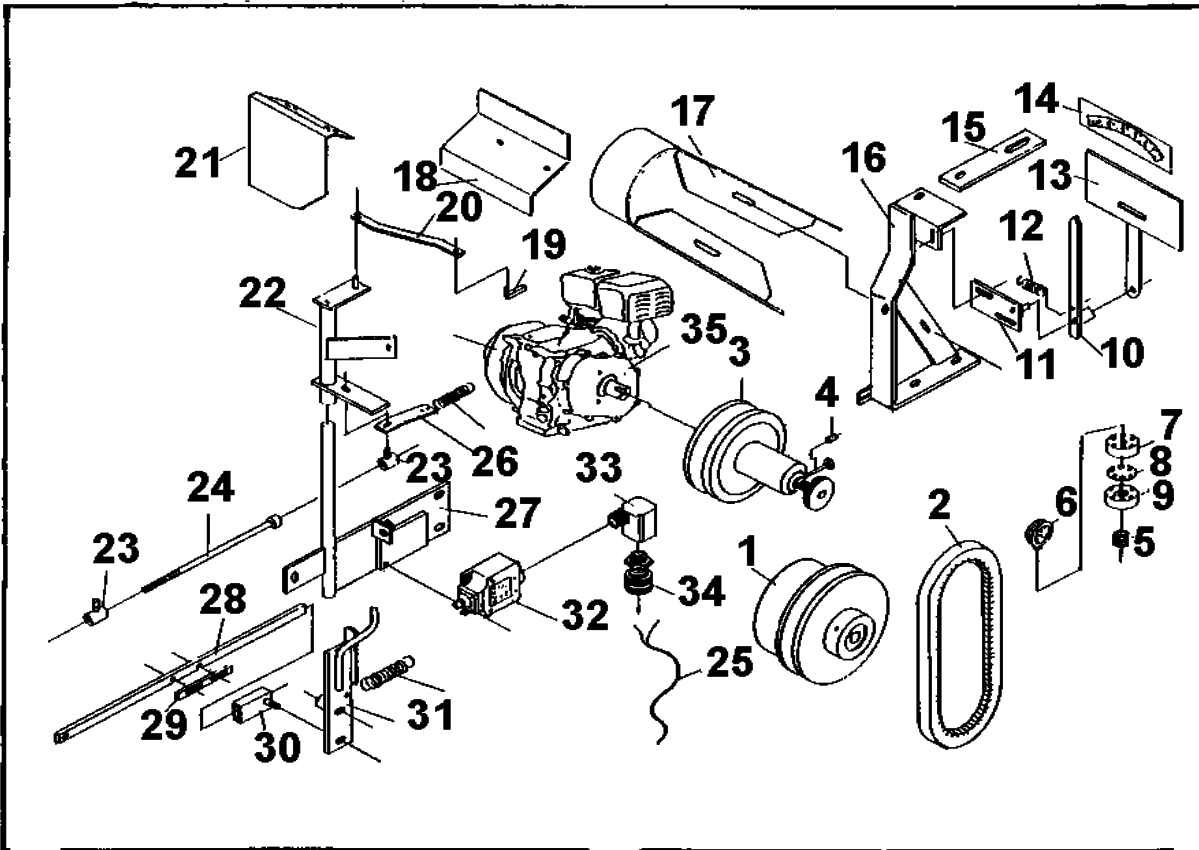

Engine Drive Assembly

Item	Part Number	Description	Qty.
1	59204361	PLLY,VAR-SPD SPRING 5/8	1
2	59300150	BELT,B-28	1
3	59204250	BASE,ENGINE E-25	1
4	59300580	Tube, Bumper	1
5	58700990	NPPL,CLOSE SS 1-1/2"	1
6	58606750	GAUGE, PRESS 0-300	1
7	58606901	BODY,GAUGE PROTECTOR-TOP	1
8	58700460	DIAPHRAGM,GAUGE PROTECTOR	1
9	58606902	BODY,GAUGE PROTECTOR-BTTM	1
10	59204520	NEEDLE,30	1
11	59204550	MOUNT,NEEDLE	1
12	59300170	SPRING,TENSION 3/8OD .049WR X 2IN	1
13	59204540	MOUNT,30	1
14	59300160	Decal Scale Percent	1
15	59300520	Brace	1
16	59300570	MOUNT,TACH	1
17	59300510	SHIELD,BELT	1
18	59202530	Shield, Engine	1
19	59001450	THROTTLE EXT.	1
20	59300840	Link, Throttle	1
21	59204070	Shield, Wire	1
22	59300690	PIVOT,COMP	2
23	58606220	SLIDE,ROD	1
24	59300720	Rod, Control 3/80x 10.75	1
25	58406700	WIRE,ELECT.3 WIRE 14 GA	1
26	59300830	Spring, Stop	1
27	59300780	Mt., Pivot	1