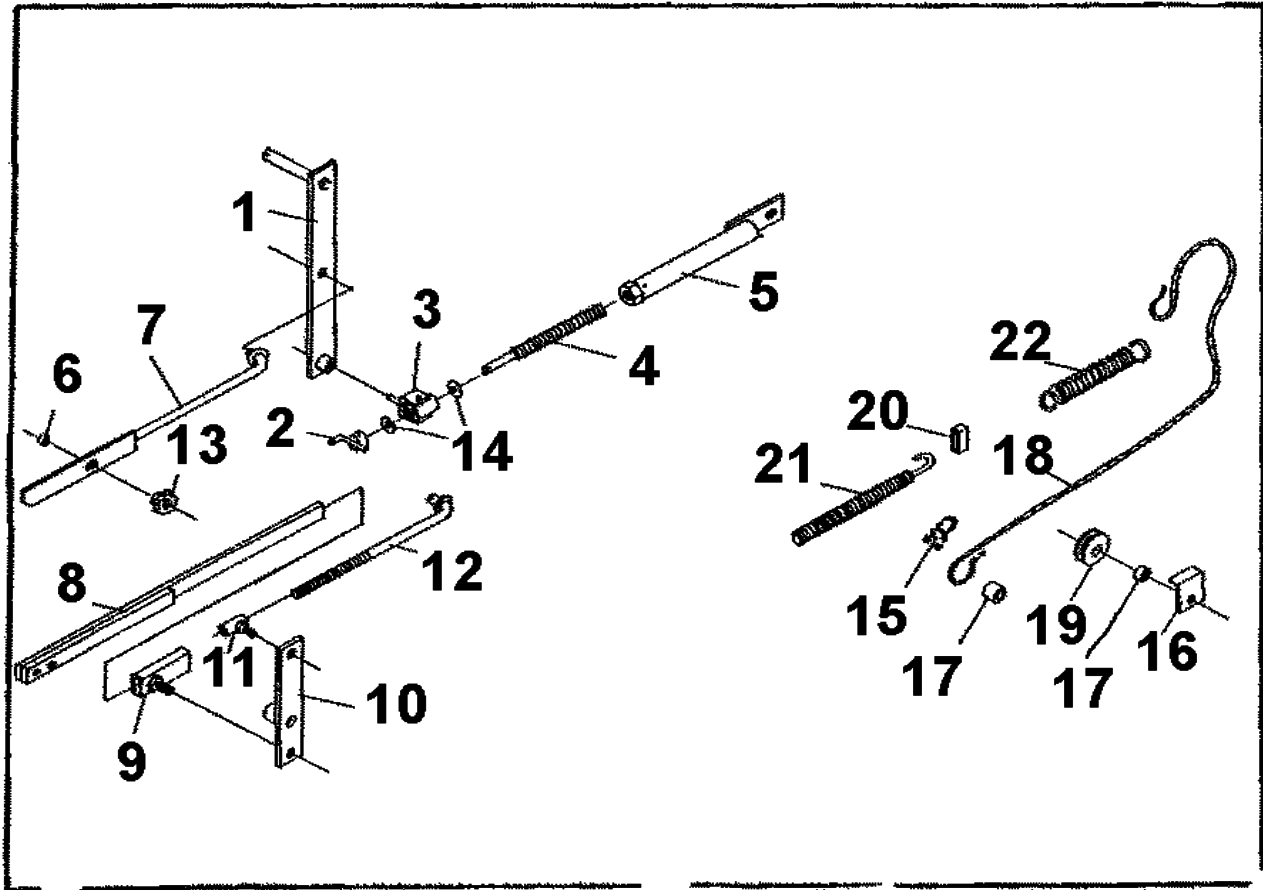

Control Linkage

Item	Part Number	Description	Qty.
1	59000000	Arm, Compensator	1
2	58803090	HANDLE,CRANK	1
3	58505610	SWIVEL	1
4	58505650	SCREW	1
5	58506574	Tube, T21 Compensator	1
6	59000260	SPACER	1
7	59000250	Rod, Compensator	1
8	58802730	Push Rod	1
9	58608911	SLIDE,CONTROL	1
10	59000350	Arm, Pivot	1
11	58606220	SLIDE,ROD	1
12	59000330	L-Bolt	1
13	40248530	KNOB, 1/2 IN. INTRNL THD	1
14	58506100	WASHER,NYLON 3/8	2
15	56048450	CLAMP,SCREW 7/32X5/8	4 ft.
16	58606210	CABLE RETAINER	1
17	32551910	BUSH,STL.843X.56X.62L	1
18	75048440	CABLE,1/4-7X19 GAC PER FT	4
19	40249060	PLY,WRP17/32X2X7/8B STL	2
20	58901140	Retainer, Hook	3
21	58802550	LEADSCREW,IDLER	2
22	58802880	SPRING, 1-1/2 X .25 X 10	2