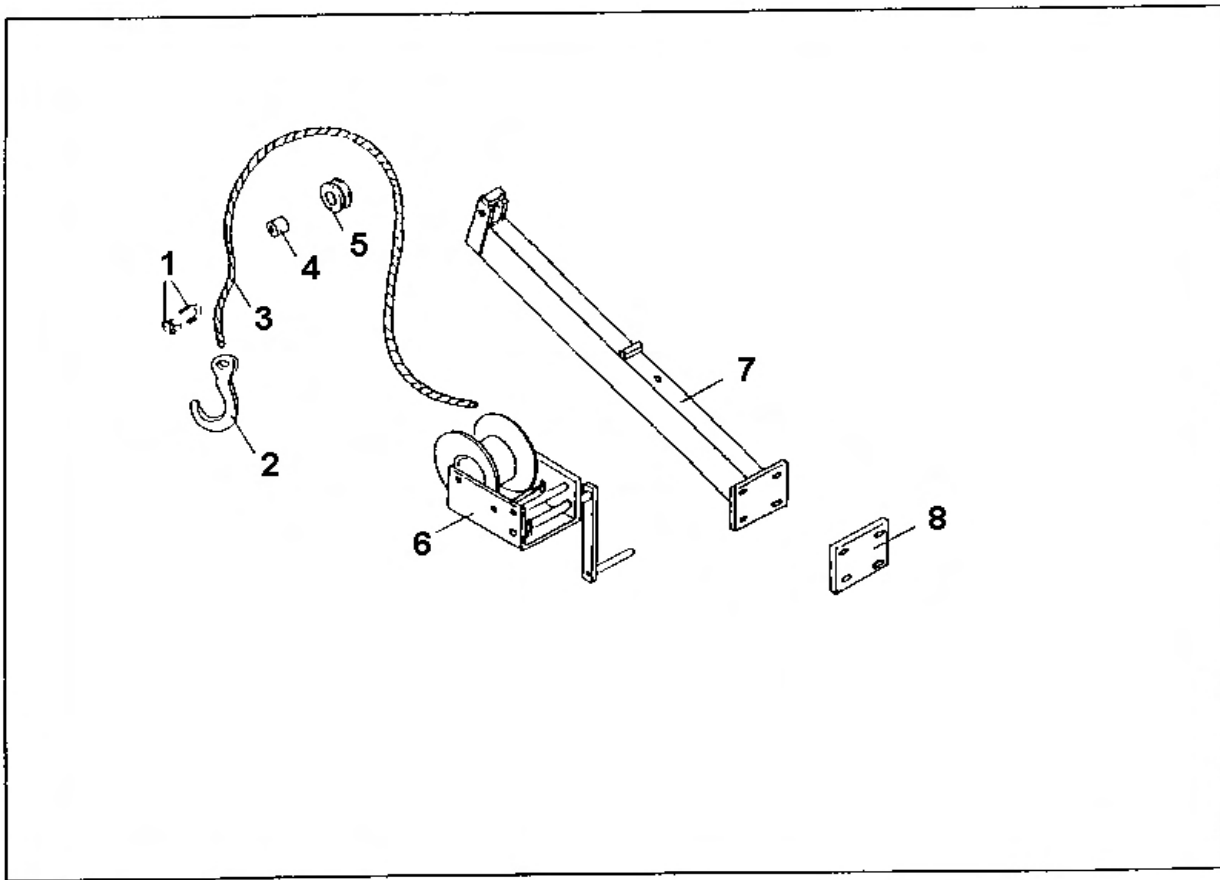

GUN CART Lift Assembly

Item	Part Number	Description	Qty.
1	56048450	CLAMP,SCREW 7/32X5/8	2
2	52355651	HOOK CLEVIS SLIP 1/4	1
3	75048440	CABLE,1/4-7X19 GAC PER FT	8 ft.
4	32551910	BUSH,STL.843X.56X.62L	1
5	40249060	PLLY,WRP17/32X2X7/8B STL	1
6	40048551	WINCH FULTON K 1550	1
7	58802982	BOOM,GUNCART T-21-25	1
8	58803450	CLAMP PLATE	1