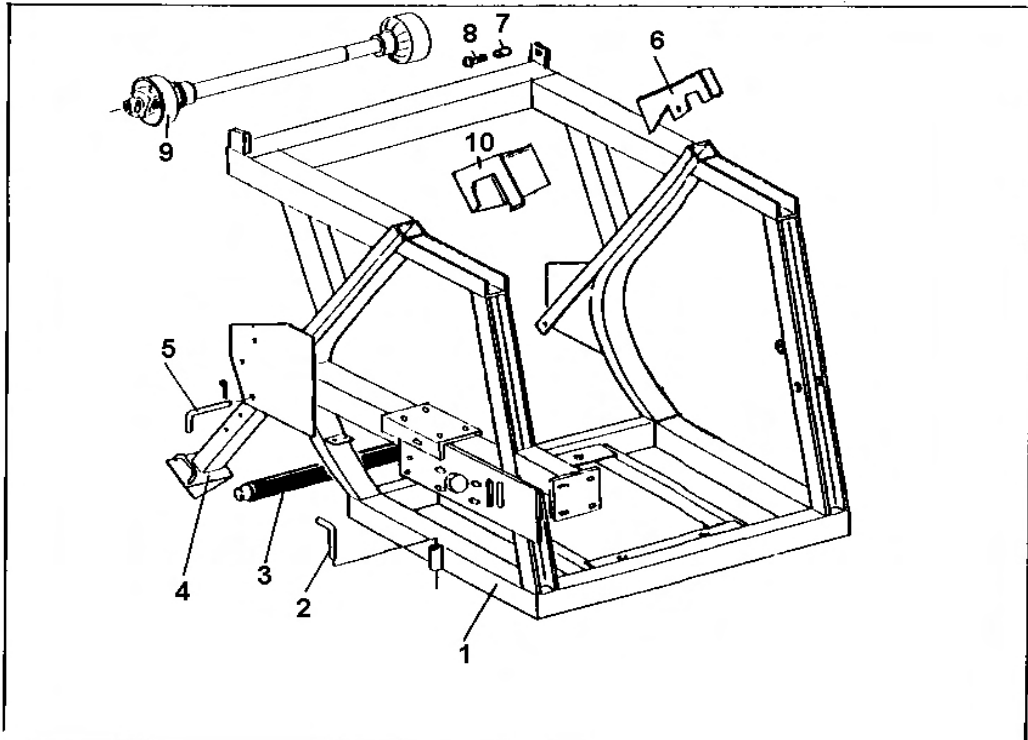

Note Some Parts Are Not Available

RUNNING GEAR ASSEMBLY

Running Gear Assembly
Description

Item	Part Number	Description	Qty.
1	02010201	BEARING,TURNTABLE	1
2		Chassis	1
3	58803512	Spindle, Wilton 280784	2
4	02010171	JACK T21A	1
5	58803565	SEAL,CR12437	2
6	58803563	BEARING,TIMKEN L44643	4
7	58803564	HUB,WITH RACES ONLY W440	2
8	58803562	NUT, SLOTTED NF 3/4"	2
9	58803561	CAP,HUB	2
11	58802480	TIRE 4.8 X 12 4 SUB TO 58602293	2
12	58602293	WHEEL&TIRE,4:80X12 4BOLT	2
13	58803560	BOLT,LUG WILT 913535	8

CRADLE PAGE

Item	Part Number	Cradle Description	Qty.
1	58803630	Cradle	1
2	02010177	PIN	1
3a	02010202	ROLLER,HORIZONTAL 63TG200	1
3b	02010203	ROLLER COVER	1
4a	02010178	LEG,STABILIZER RIGHT	1
4b	02010174	LEG,STABILIZER LEFT	1
5	02204030	PIN,BRAKE AA	1
6	58901551	Guard, Upper Chain	1
7	58803110	TUBE PTO MT	2
8	55049181	BOLT,3/4 X 3 HEAVY HEX	2
9	30036044	SHAFT,PTO60"OAL#1 BUSH	1
10	58901550	Guard, Lower Chain	1

SPOOL PAGE

Item	Part Number	Spool Description	Qty.
1	58803330	Guard, Final Drive Chain (T-21)	1
2	58803172	IDLER ARM 21	1
3	58900080	BUSH,STL 1-1/8X3/4X3/4L	1
4	88015690	IDLER,W/BUSH	1
5	55025530	BOLT,3/4 X 5	1
6	58801031	BEARING,IDLER T-21	1
7	40249060	PLLY,WRP17/32X2X7/8B STL	2
8	32551910	BUSH,STL.843X.56X.62L	3
9	58606210	CABLE RETAINER	2
10	75048440	CABLE,1/4-7X19 GAC PER FT	4
11	56048450	CLAMP,SCREW 7/32X5/8	4
12	52357180	BOLT,STEP 5/16 X 1 GR2	6
13	52654186	BELTING 21 1.5 X 10.5FT	1
14	87548480	CHAIN,#80 ROLLER PER FT	ft. 11.3
15	02001031	RING,RET EX .53MM ID2MM	3
16	02001067	SPACER	1
17	02001048	RING,ANTI FRICTION	1
18	02001047	O-RING 2-3/4 X2-3/8 X3/16	1
19	02001046	O-RING 3-7/8 X3-1/2 X3/16	1
20	02001045	BEARING,CI 60MM	1
21	02001041	ELBW,PE TUBE 63MM	1
22	02000448	BAND, HOSE 63MM	2
23	02001068	HOSE,ELBW-AA 13.5" LONG	1
24	03019178	SUPRA CLAMP 63MM-68MM	2
25	58900865	Spool	1
26	58401799	TUBE,PE 63MM X 2.1 ID PER FOOT	660
27	02001074	TUBE END, 3"LEVERLOCK 63MM	1
28	58800223	SEAL RING 3" 4.5 X 3.5 X 1/2	3