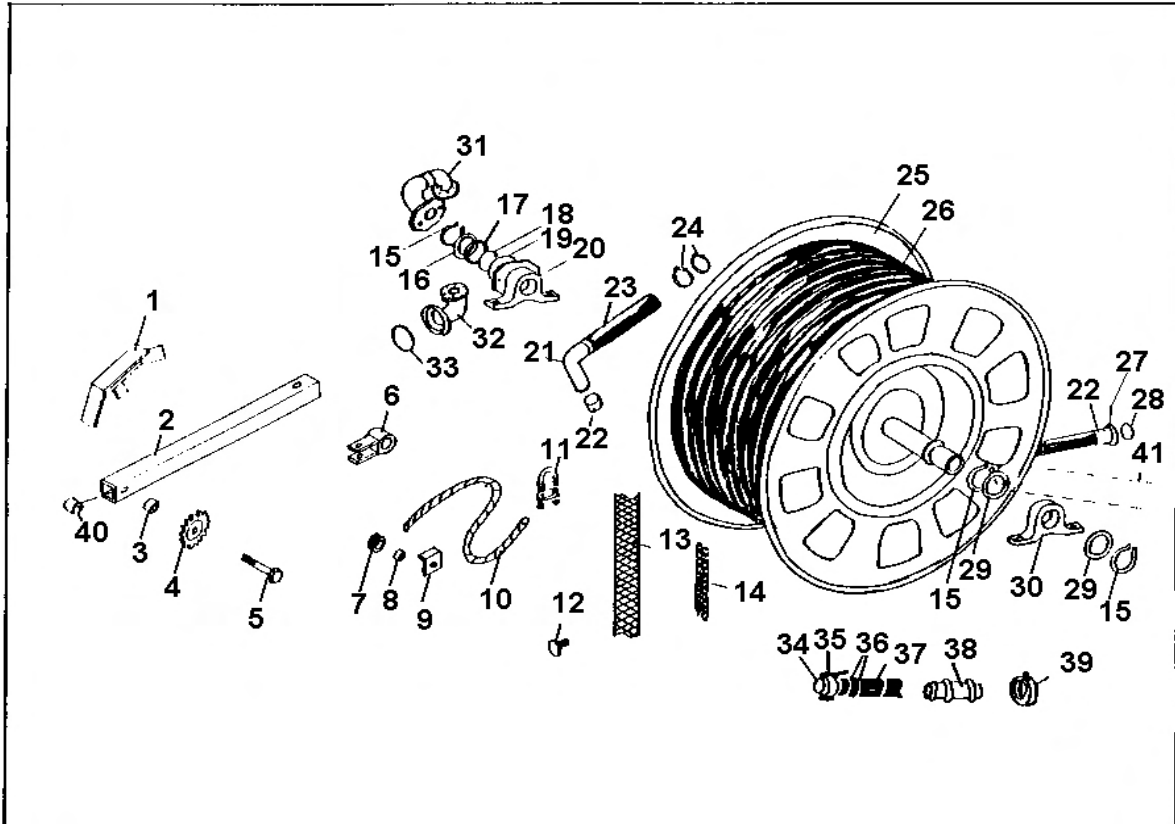

SPOOL PAGE

Item	Part Number	Spool Description	Qty.
29	02010032	SPACER, SPOOL AXLE - AA	2
30	02001033	BEARING, CI 60MM ID	1
31	58500176	Elbow Upper T-21	1
32	58801552	FITTING, ENTRY T21&T25	1
33	58800223	SEAL RING 3" 4.5 X 3.5 X 1/2	3
34	58802560	HOSE END, 3" BALL TO 3" HOSE	1
35	58800221	LEVER RING 3" 451 76MM	1
36	03019207	SUPRA CLAMP 79MM-85MM	4
37	25249622	HOSE, IRR SUPPLY REMNANT 3"(PERFT)	ft. 30
38	58802661	HOSE END INLET 3	1
39	40049271	BAND, RING LOCK 3 IN	1
40	58900070	BUSH, STL 1-1/8X3/4X1-3/4L	1
41	87548450	CHAIN, #40 ROLLER PER FT	7.16
42	58803290	Angle	1