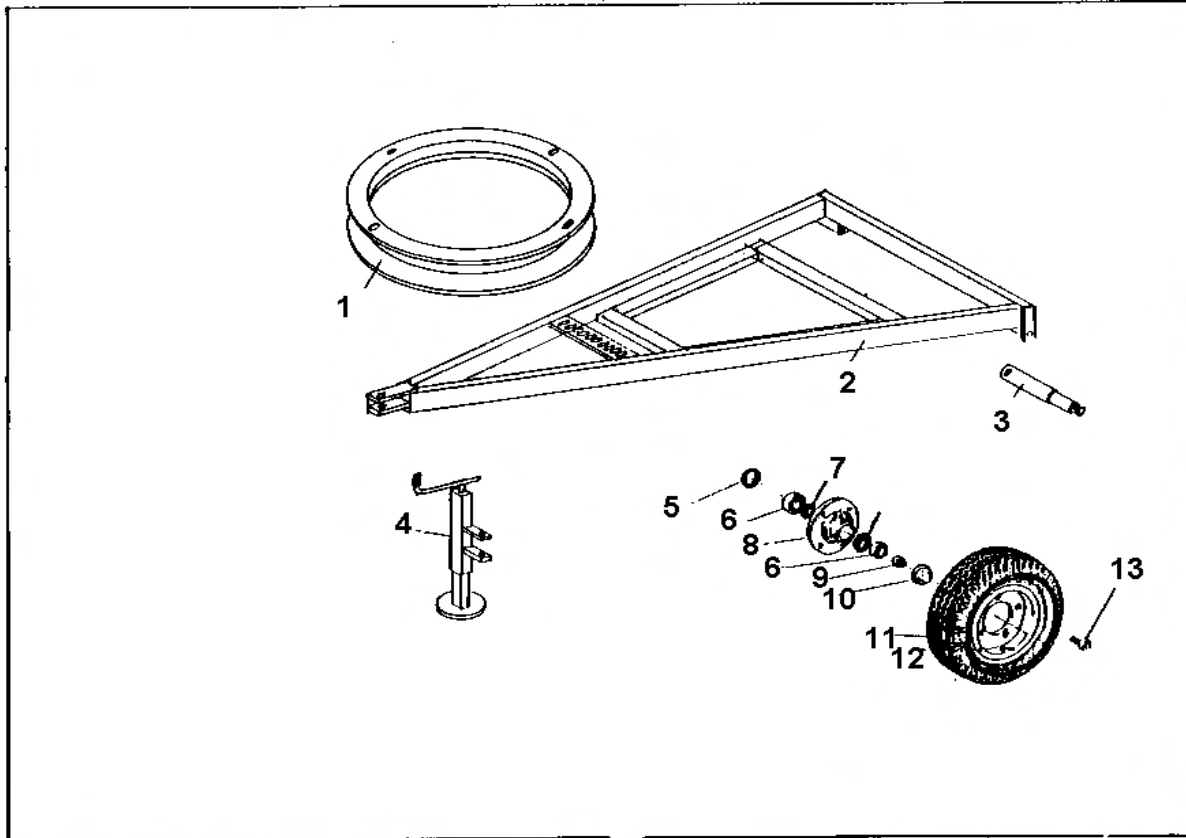

Turbine Drive Water-Reels® Engine Drive Slurry-Reels

T21A E21A

Parts Manual

From S/N 280000.....

AG-RAIN

P.O. Box 290 - 600 S. Schrader Ave.

Havana, Illinois 62644

Phone: (309) 543-4425 - Fax (309) 543-4945

Note Some Parts Are Not Available

RUNNING GEAR ASSEMBLY

Running Gear Assembly
Description

Item	Part Number	Description	Qty.
1	02010201	BEARING,TURNTABLE	1
2		Chassis	1
3	58803512	Spindle, Wilton 280784	2
4	02010171	JACK T21A	1
5	58803565	SEAL,CR12437	2
6	58803563	BEARING,TIMKEN L44643	4
7	58803564	HUB,WITH RACES ONLY W440	2
8	58803562	NUT, SLOTTED NF 3/4"	2
9	58803561	CAP,HUB	2
11	58802480	TIRE 4.8 X 12 4 SUB TO 58602293	2
12	58602293	WHEEL&TIRE,4:80X12 4BOLT	2
13	58803560	BOLT,LUG WILT 913535	8

CRADLE PAGE

Item	Part Number	Cradle Description	Qty.
1	58803630	Cradle	1
2	02010177	PIN	1
3a	02010202	ROLLER,HORIZONTAL 63TG200	1
3b	02010203	ROLLER COVER	1
4a	02010178	LEG,STABILIZER RIGHT	1
4b	02010174	LEG,STABILIZER LEFT	1
5	02204030	PIN,BRAKE AA	1
6	58901551	Guard, Upper Chain	1
7	58803110	TUBE PTO MT	2
8	55049181	BOLT,3/4 X 3 HEAVY HEX	2
9	30036044	SHAFT,PTO60"OAL#1 BUSH	1
10	58901550	Guard, Lower Chain	1