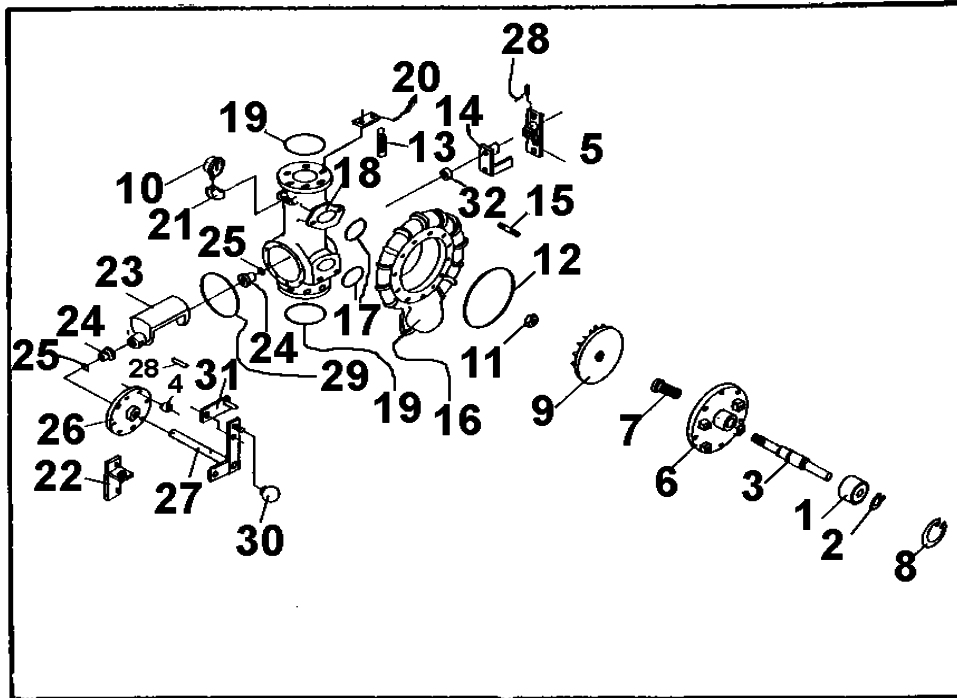

Turbine Assembly Page

Item	Part Number	Description	Qty.
1	52356941	BEARING,40MMX17MMX11/16"OAL	1
2	52662541	RING,RET EX	2
3	58804541	SHAFT,RNR SINGLES 100	1
4	58505530	BUSH,STL 5/8X.35X.56 OAL	1
5	59000190	ARM,SHUT OFF	1
6	27748743	FACE PLATE,5/8 SNGL SEAL	1
7	46534350	SEAL,MECH 5/8"ID	1
8	52358570	RING,RET	1
9	27748722	RUNNER, .5 - PP100	1
10	58606750	GAUGE, PRESS 0-300	1
11a	55248510	NUT,JAM NF 1/2	1
11b	55448650	WASHER,STAR EXTRNL 1/2"	1
12	46548500	O-RING 5-15/16X5-3/4X3/32	1
13	45035360	SPRING TNSN 1 X 6 PLATED	1
14	59000220	Arm Compensator	1
15	55049020	STUD,SS 1/4-20X1-1/2 SPEC	8
16	27748671	VOLUTE, PP-100	1
17	46548670	O-RING 2-5/8X2-3/8X1/8	2
18	27648532	DIVERTER 100 THRU DRILLED	1
19	02210370	O-RING, 3.35" ID X .210" CS	2
20	58802401	Spring Holder	1
21	52506151	ELBW,STRT BR 1/4X90	1
22	58804140	GATE SHAFT STOP PP-100	1
23	27748701	GATE, PP-100	1
24	51148500	BEARING,O FL 5/8X1/2X5/8 LNG	2
25	46548600	O-RING 5/8 X 1/2 X 1/16	2
26	27648541	PLATE,COVER PP-100	1
27	58505390	SHAFT, GATE	1
28	55648460	PIN,SPRING 3/16 X 1	1
29	46548590	O-RING 3-11/16X3-1/2X3/32	1
30	30249150	KNOB,BALL 3/8-16 FEMALE THREADS	1
31	58505540	LATCH	1
32	51348450	COLLAR,SET 1/2"	1