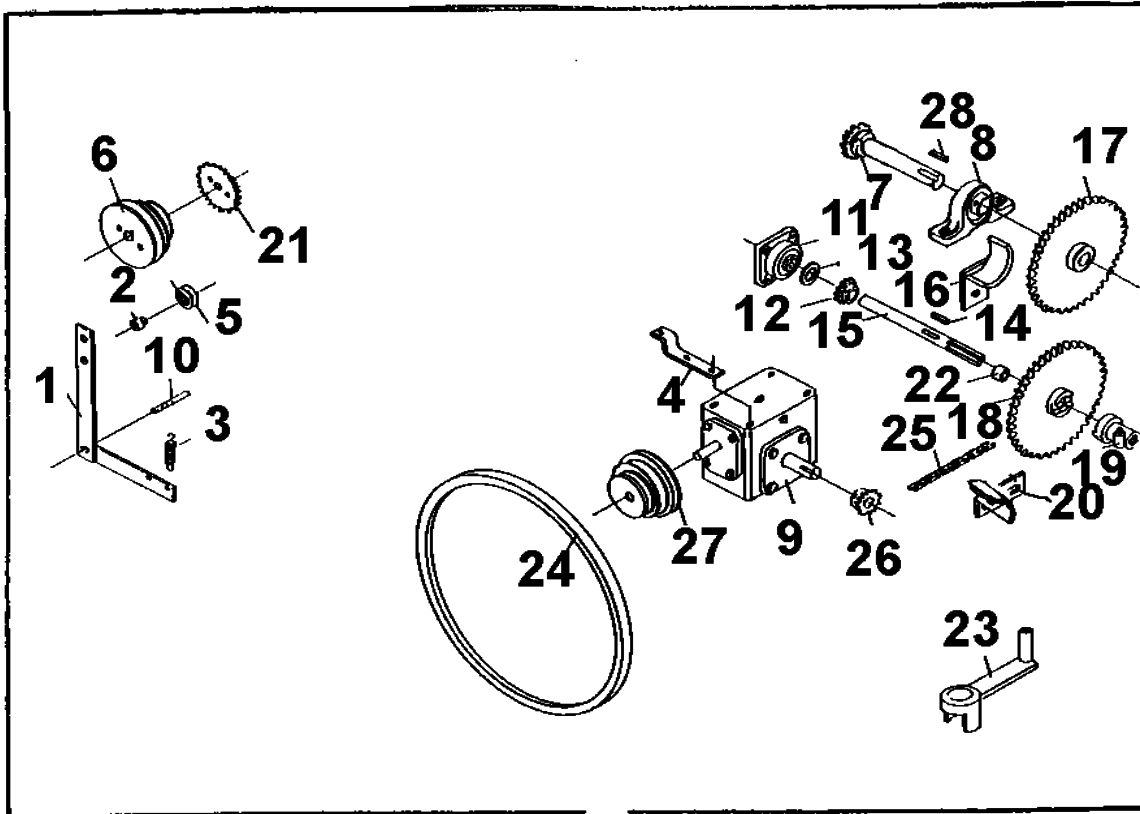

KEY, 3/8 SQ X 1-1/2

Item	Part Number	Description	Qty.
1	58801591	Idler Arm	1
2	58606130	BUSH,SHOULDERSB0003 EFSON	1
3	45035360	SPRING TNSN 1 X 6 PLATED	1
4	58804201	MOUNT,SPRING	1
5	58606120	PLLY,IDLER W/O 1/2" SLEEVE	1
6	58900581	PLLY,STEP1/2B W/THR HOLES	1
7	58801621	SHAFT FINAL DRIVE 1-1/2	1
8	58609820	BEARING,PLLW BLCK 1-1/2"	1
9	58802860	GEARBOX,WORM30-1ASYJ 715B	1
10	58802611	PIN	1
11	58408070	BEARING,FLANGE 4 HOLE 1-3/8	2
12	58405240	SPRKT,60B14 1-3/8 BORE	1
13	55302540	BUSH,MACH 2-1/8X1-3/8X10G	1
14	52657930	KEY, 5/16 X 1-1/2 RD ENDS	2
15	58405190	SHAFT,CLUTCH	1
16	58801110	Idler	3
17	88048800	SPRKT,50B60 1-1/2 BORE	1
18	52651752	SPROCKET CLUTCH	1
19	52651840	CLUTCH,PTO SNAP	1
20	58801102	Idler, 40 slide	1
21	58900412	Sprocket, 23 Tooth x 1/2" Bore Sensor	1
22	52651770	BEARING,O 1.62X1.37X1.12LNG	1
23	06000530	CRANK	1
24	58801842	BELT,4L37	1
25a	87548450	CHAIN,#40 ROLLER PER FT	ft. 3.5
25b	87548460	CHAIN,#50 ROLLER PER FT	ft. 4.6
26	88049324	SPRKT,40B12 3/4 BORE	1
27	58900500	ANGLE	1
28	56348680	KEY, 3/8 SQ X 1-1/2	1