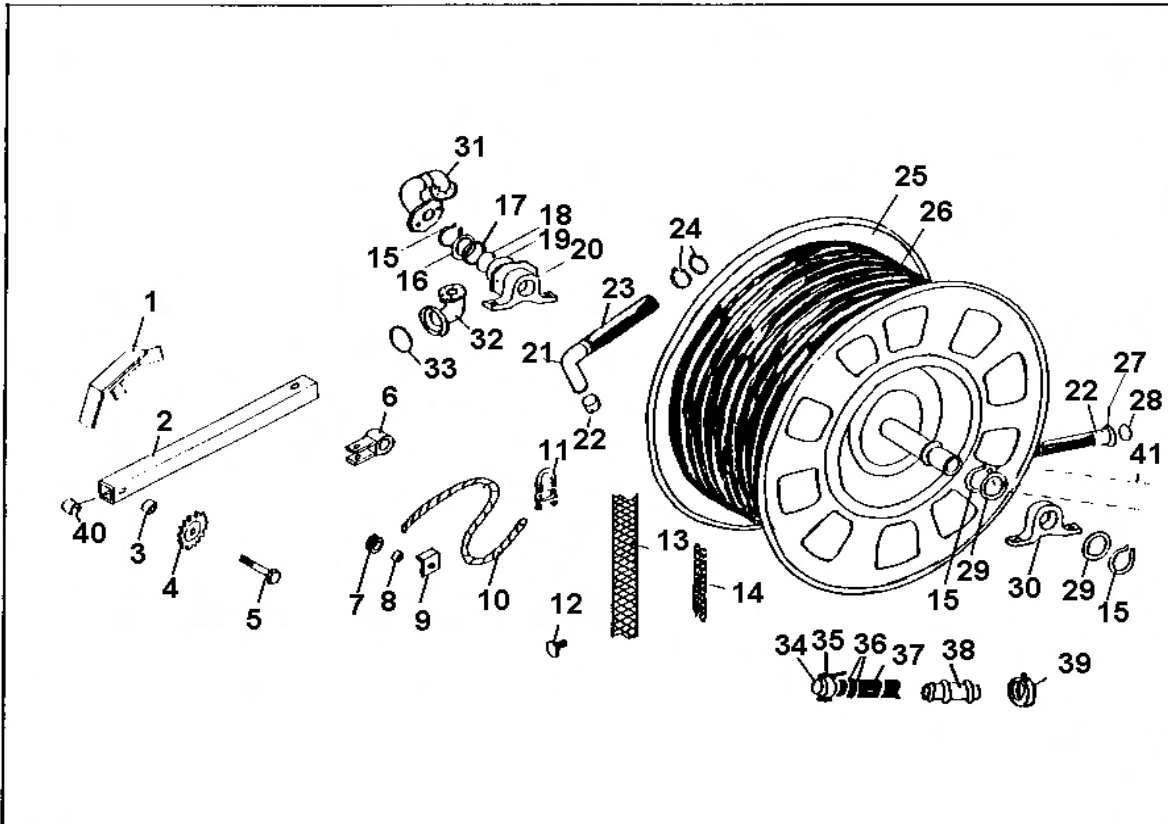

Note Some Parts Are Not Available

RUNNING GEAR ASSEMBLY

Running Gear Assembly
Description

Item	Part Number	Description	Qty.
1	02010201	BEARING,TURNTABLE	1
2		Chassis	1
3	58803512	Spindle, Wilton 280784	2
4	02010171	JACK T21A	1
5	58803565	SEAL,CR12437	2
6	58803563	BEARING,TIMKEN L44643	4
7	58803564	HUB,WITH RACES ONLY W440	2
8	58803562	NUT, SLOTTED NF 3/4"	2
9	58803561	CAP,HUB	2
11	58802480	TIRE 4.8 X 12 4 SUB TO 58602293	2
12	58602293	WHEEL&TIRE,4:80X12 4BOLT	2
13	58803560	BOLT,LUG WILT 913535	8

CRADLE PAGE

Item	Part Number	Cradle Description	Qty.
1	58803630	Cradle	1
2	02010177	PIN	1
3a	02010202	ROLLER,HORIZONTAL 63TG200	1
3b	02010203	ROLLER COVER	1
4a	02010178	LEG,STABILIZER RIGHT	1
4b	02010174	LEG,STABILIZER LEFT	1
5	02204030	PIN,BRAKE AA	1
6	58901551	Guard, Upper Chain	1
7	58803110	TUBE PTO MT	2
8	55049181	BOLT,3/4 X 3 HEAVY HEX	2
9	30036044	SHAFT,PTO60"OAL#1 BUSH	1
10	58901550	Guard, Lower Chain	1

SPOOL PAGE

Item	Part Number	Spool Description	Qty.
1	58803330	Guard, Final Drive Chain (T-21)	1
2	58803172	IDLER ARM 21	1
3	58900080	BUSH,STL 1-1/8X3/4X3/4L	1
4	88015690	IDLER,W/BUSH	1
5	55025530	BOLT,3/4 X 5	1
6	58801031	BEARING,IDLER T-21	1
7	40249060	PLLY,WRP17/32X2X7/8B STL	2
8	32551910	BUSH,STL.843X.56X.62L	3
9	58606210	CABLE RETAINER	2
10	75048440	CABLE,1/4-7X19 GAC PER FT	4
11	56048450	CLAMP,SCREW 7/32X5/8	4
12	52357180	BOLT,STEP 5/16 X 1 GR2	6
13	52654186	BELTING 21 1.5 X 10.5FT	1
14	87548480	CHAIN,#80 ROLLER PER FT	ft. 11.3
15	02001031	RING,RET EX .53MM ID2MM	3
16	02001067	SPACER	1
17	02001048	RING,ANTI FRICTION	1
18	02001047	O-RING 2-3/4 X2-3/8 X3/16	1
19	02001046	O-RING 3-7/8 X3-1/2 X3/16	1
20	02001045	BEARING,CI 60MM	1
21	02001041	ELBW,PE TUBE 63MM	1
22	02000448	BAND, HOSE 63MM	2
23	02001068	HOSE,ELBW-AA 13.5" LONG	1
24	03019178	SUPRA CLAMP 63MM-68MM	2
25	58900865	Spool	1
26	58401799	TUBE,PE 63MM X 2.1 ID PER FOOT	660
27	02001074	TUBE END, 3"LEVERLOCK 63MM	1
28	58800223	SEAL RING 3" 4.5 X 3.5 X 1/2	3