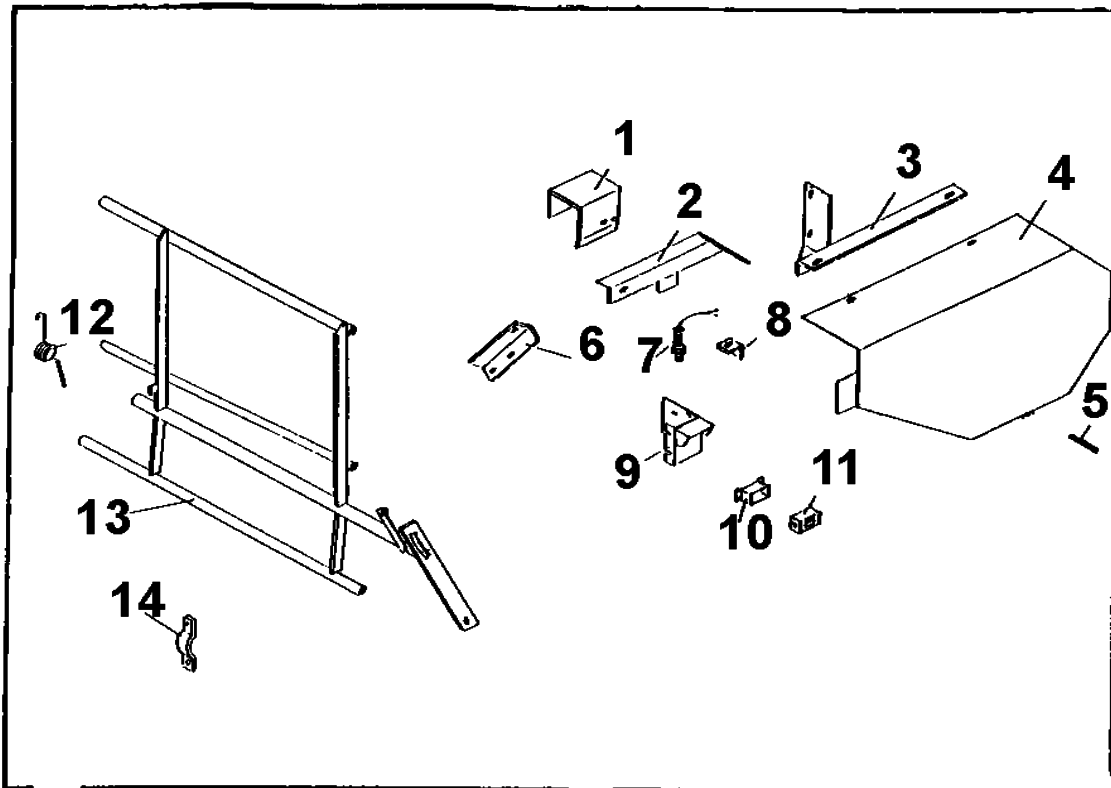

HOSE RETENTION BAR

Item	Part Number	Description	Qty.
1	58802410	GUARD,BELT ALL T SERIES	1
2	58803330	Guard final Drive Chain	1
3	58802270	Bracket, Guard	1
4	58802389	Guard, T-21	1
5	58803520	Bolt, All-Thread 3/8 x 6-1/2	1
6	58803290	Angle	1
7	58804660	PICK UP,TACH RD LIONMP62A	1
8	58902090	Mt. Sensor	1
9	28804711	Guard, Turbine Belt	1
10	58804671	CASE,BASE MT BMK-2 RDLIN	1
11a	58804650	TACH DSPLY RD LION DITAK5	1
11b	58804661	BATTERY, BNA-00-000/D	2
12	02200166	SPRING, COIL - SHUT OFF	1
13	58901965	BAR, COMPENSATION - T21	1
14	02001090	Retainer	1