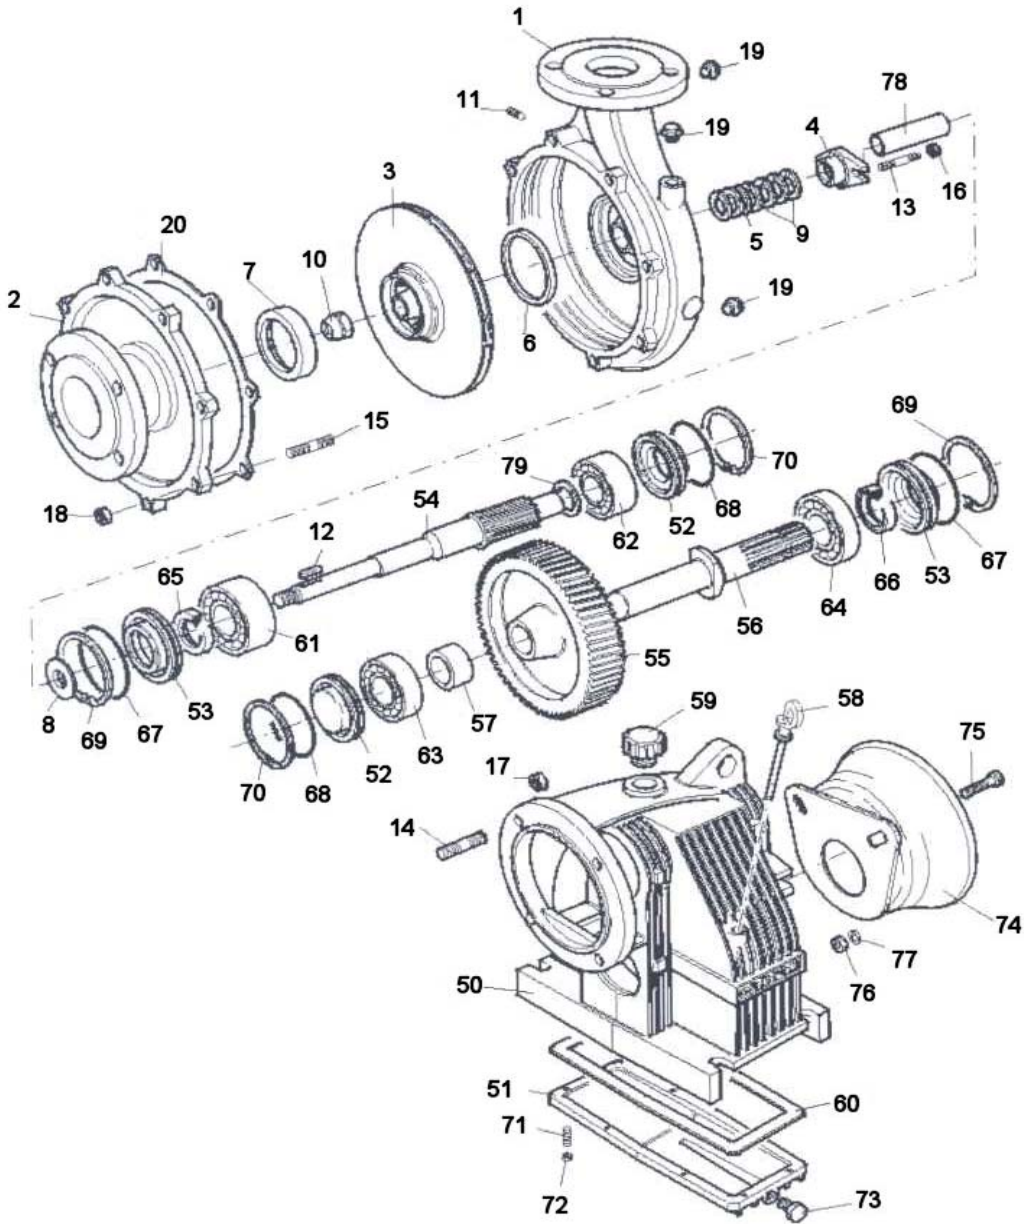

PARTS MANUAL

P/N 58602120

CONSTRUCTED 3/29/06 RC

Caprari Pump - D3/65B

Item	Part Number	Description	Qty.
1	04040080	CASING,PUMP D3/65	1
2	04040391	COVER, SUCTION	1
3	04046900	IMPELLER D-3/65B	1
4	04041632	BOX,STUFFING	1
5	04033153	RING,LANTERN	1
6	04044536	RING,WEAR	1
7	04044537	RING,WEAR	1
8	04031835	DEFLECTOR	1
9	04033344	PACKING,SET OF 5	1
10	04033132	NUT,IMPELLER MEC50	1
11	04030745	SCREW,SET 10MMX12MM SPEC	1
12	04031427	KEY 6 X 6 X 30	1
13	04030394	STUD,M10X58	2
14	04030361	STUD M14 X 30	4
15	04030341	STUD,12MMX37MM	8
16	04031201	NUT,10MM	2
17	04031028	NUT,M14	4
18	04031025	NUT,M12	8
19	04031714	PLUG 3/8" BSP	3
20	04033722	GASKET FOR SUCTION CO.	2
50	04042510	CASING,GEAR	1
51	04042540	COVER GEAR BOX	1
52	04043721	COVER,SHAFT SEAL RING	2
53	04043722	COVER,SHAFT SEAL RING	2
54	04042682	SHAFT,IMPLLR 1.6,28/742	1
55	04042569	GEAR,DRIVING WHEEL	1
56	04042784	SHAFT,SPLINED	1
57	04041754	SPACER,BEARING	1
58	04031819	DIPSTICK,OIL	1
59	04031743	CAP,OIL FILL	1
60	04033835	GASKET FOR GEAR CASING	1
61	04035113	BEARING,3307ATN9/C3 NO SL	1
62	04035112	BEARING,NSK3306BTNGC3 NO SL	1
63	04035023	BEARING,SKF6207 NO SEALS	1
64	04035045	BEARING,SKF6307 NO SEALS	1
65	04033259	SEAL,OIL NOK355277	1
66	04033259	SEAL,OIL NOK355277	1
67	04033428	O-RING 73.03 X 3.53 MM	2
68	04033426	O-RING 65.09 X 3.35 MM	2
69	04031574	CIRCLIP 80MM	2
70	04031572	CIRCLIP 72MM	2
71	04030310	STUD M6 X 14	8
72	04031012	NUT,M6	8
73	04031722	PLUG 1/4" BSP	1
74	04046301	GUARD,PTO SHAFT	1
75	55070080	BOLT,10-1.5MM X 40MM	2
76	04031022	NUT, M10	2
77	04031316	WASHER, 11X23X2	2
78	04041861	SLEEVE,IMP SHAFT D3/65	1
79	04031342	SPACER WASHER D3/65, 30x40x4.5	1