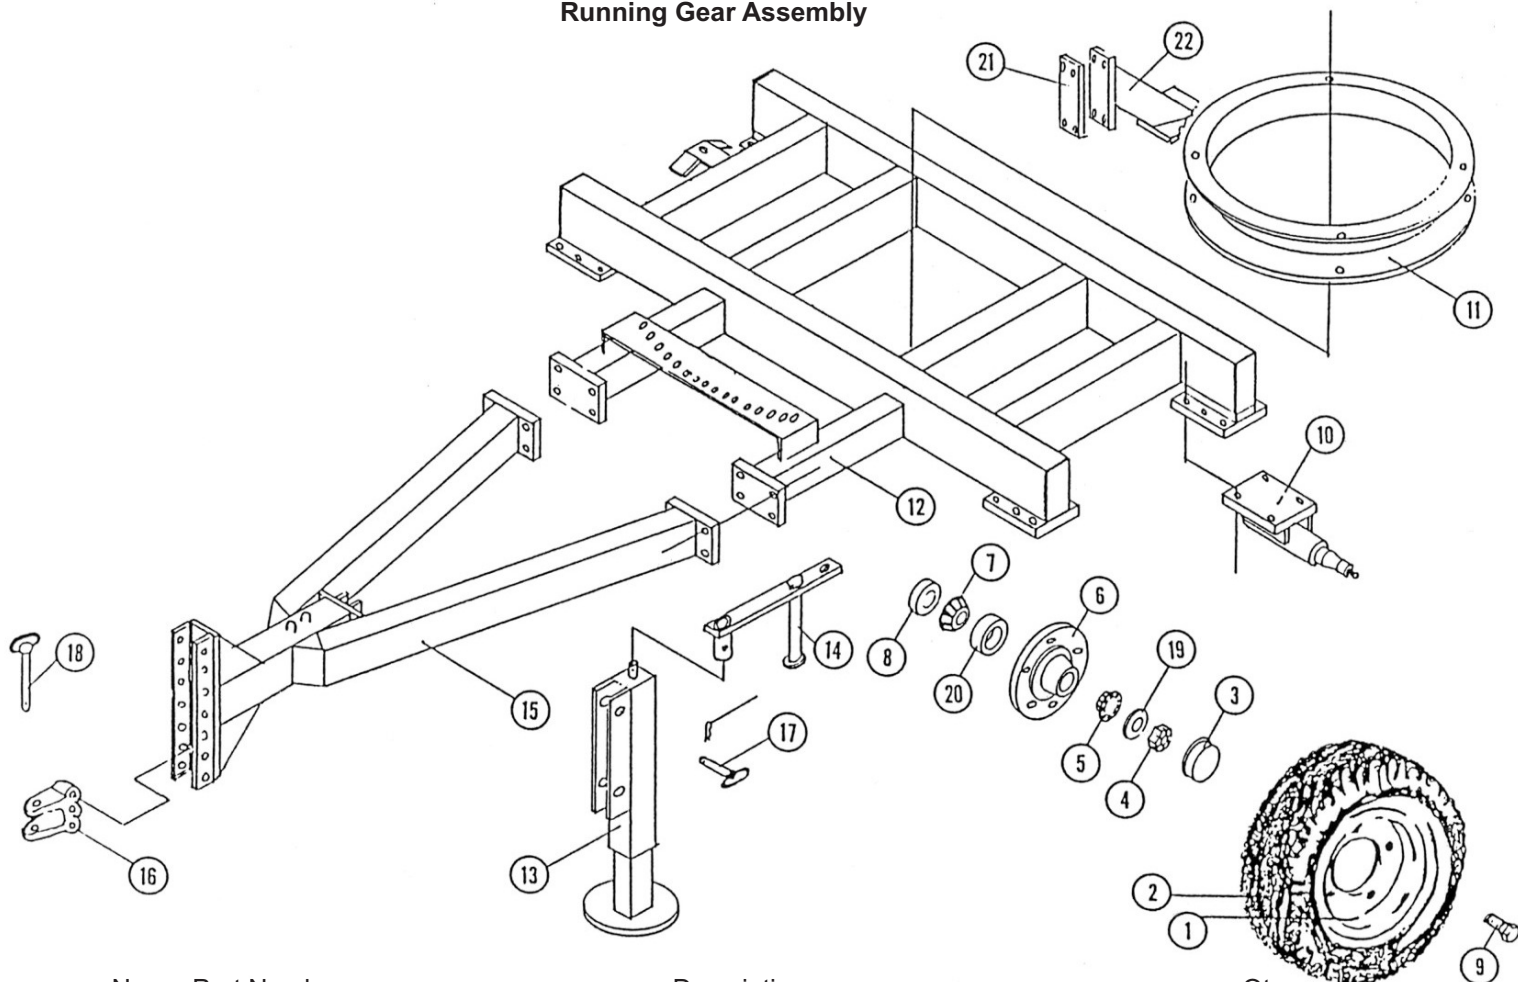

**Turbine Drive Water-Reels®
Engine Drive Slurry-Reels**

T40A/2
E40A/2
(FG1)

Parts Manual

Serial No. 290,000 - 299,999

AG-RAIN®

700 S. Schrader Ave.
Havana, Illinois 62644
Phone: 309-543-4425
Fax: 309-543-4945

Running Gear Assembly

No.	Part Number	Description	Qty.
1a	52651381	WHEEL, 15X10 6BOLT 6"BCD	4
1b	22750131	WHEEL, 15X8LB 6BOLT 6"BCD	4
2a	52655310	TIRE 11L-15 12 PLY	4
2b	52651370	TIRE, 12.5L-15 12 PLY	4
3	58902060	HUB CAP 615-21600#909903	4
4	58902070	NUT, SLOTTED 7/8 WIL912952	4
5	58902040	BEARING, TIMKEN LM25877	4
6	22615982	HUB ASSY, 6BOLT W803	4
7	58902030	BEARING, TIMKEN LM25590	4
8	58902050	SEAL, CR20148	4
9	58902020	LUG BOLT 9/16 X 1.12	24
10	58803971	AXLE, T-37-40	4
11	02001777	BEARING, TURNTABLE	1
12	59301390	CHASSIS, 40A	1
13	58403300	JACK, TONGUE 41, 45, T27-T40	1
14	58403450	CRANK HANDLE	1
15	59301400	TONGUE, 40A	1
16	58402130	HITCH, CLEVIS DICO 18078	1
17	55832811	PIN, HITCH 3/4 X 4-1/8 ZN	1
18	52358660	PIN, HITCH 3/4 X 6-1/2	1
19	58902080	WASHER, SPINDLE WILTON # 912952	4
20a	58902000	RACE, INNER LM25520	4
20b	58902010	RACE, OUTER 25821	4
21	59301440	PLATE	2
22	59301480	OUT-RIGGER	2
23	59403240	HANDLE	1
24	56231361	SCREW, CAP ALLEN 1/2 X 5	1
25	55848541	PIN, HITCH 3/4 X 10 IN	1
26	58902010	RACE, OUTER 25821	4
	58403328	KIT, SCREW W/NUT (repair for tongue jack)	1