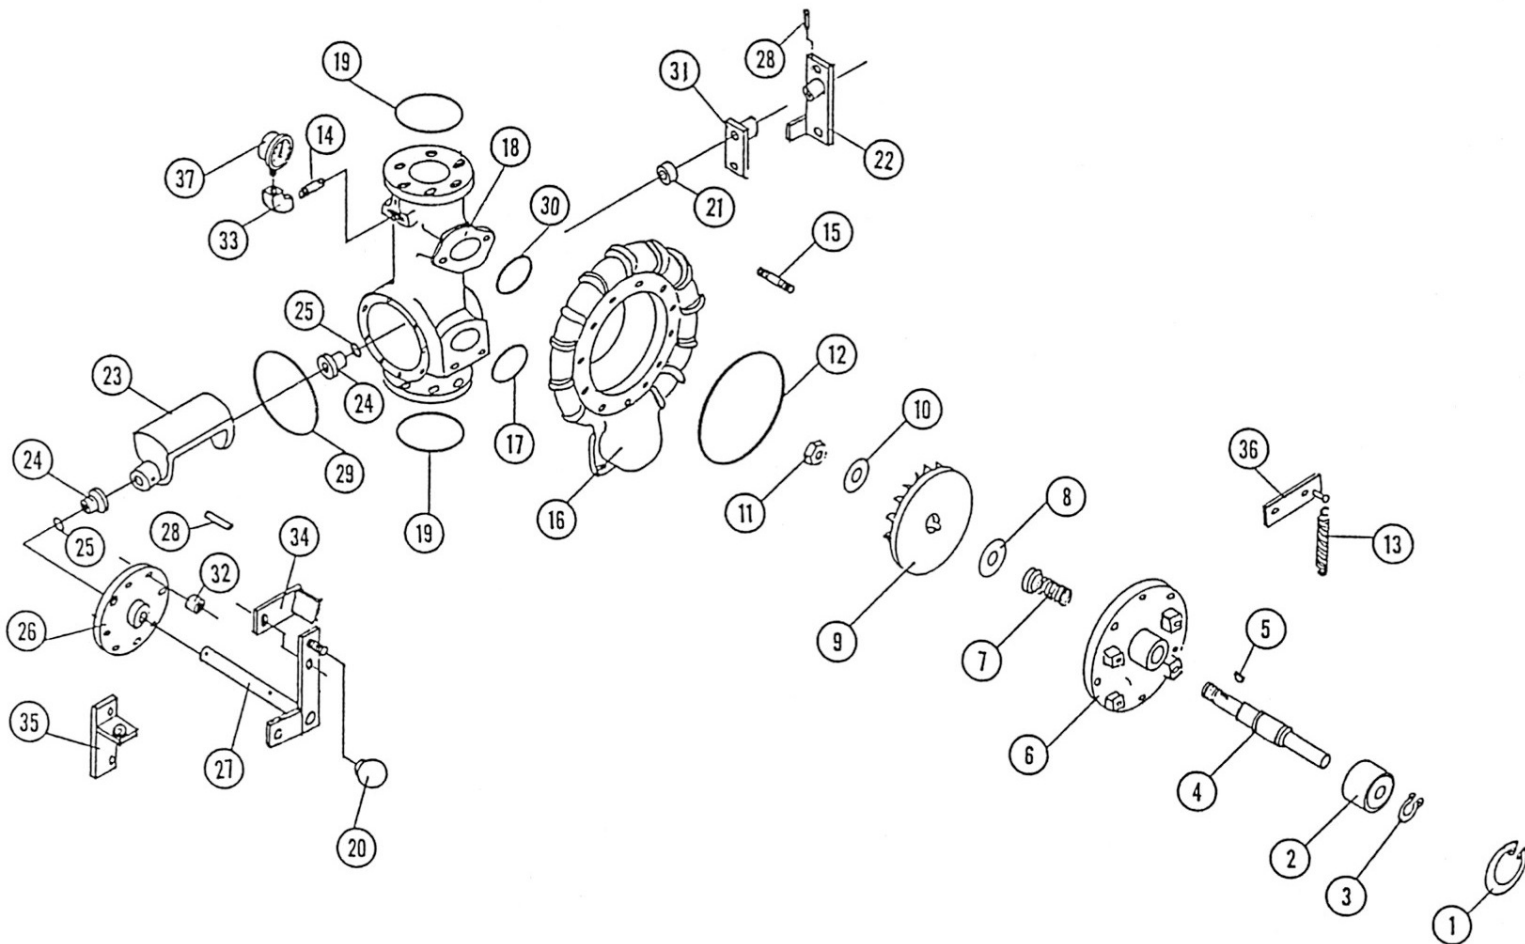

Turbine Assembly T-200

No.	Part Number	Description	Qty.
1	52662530	RING,RET IN	1
2	52663290	BEARING,DBL W5205-2RS .937	1
3	52662540	RING,RET EX	2
4	51648535	SHAFT,RNR LNG KW 6.9 OAL	1
5	58401120	KEY,WOODRUFF3/16X3/4NIALY	1
6	27733554	FACE PLATE 200/400 3/4SEA	1
7	58401111	SEAL,MECH 3/4"ID CERAMIC	1
8	58401130	BUSH,MACH 1X5/8X18GA	1
9a	27733565	RUNNER, .9X 7.45 W/K.W.	1
9b	27733567	RUNNER,SLURRY	1
10	58401140	BUSH,MACH 1X5/8X14GA	1
11	55248440	NUT,JAM NF 5/8 NYLON INSERT PLATED	1
12	46548510	O-RING 7-11/16X7-1/2X3/32	1
13	45035360	SPRING TNSN 1 X 6 PLATED	1
14	52513972	NPPL,BR 1/4 X 2-1/2	1
15a	55035390	STUD,SS 3/8-16X2-1/8 SPEC	8
15b	55448453	WASHER,LOCK SS 3/8	8
15c	55101733	NUT,SS 3/8	8
16	27748631	VOLUTE, PP200 (W/STUDS)	1
17	46548480	O-RING 4-5/8 X4-1/8 X1/4	1
18	27648512	DIVERTER,BTTM ENT 200/400	1