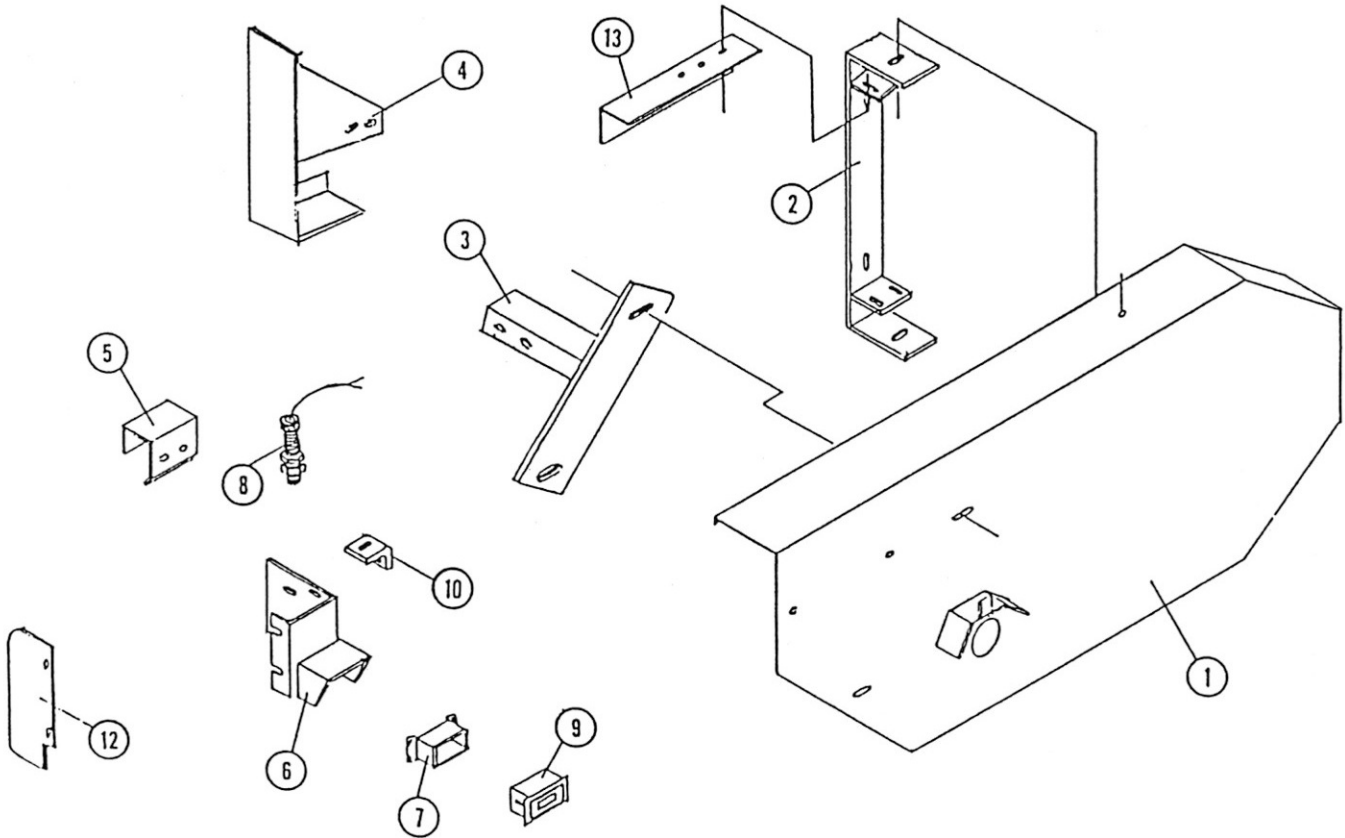

Shield Group

No.	Part Number	Description	Qty.
1	58802386	GUARD, 37A (280052-299999)	1
2	59300900	Bracket, Front Guard	1
3	59300920	Bracket, Rear Guard	1
4	58804680	58804680	1
5	58802410	GUARD,BELT ALL T SERIES	1
6	58804712	GUARD,W/TACH SHIELD	1
7	58804671	CASE,BASE MT BMK-2 RDLIN	1
8	58804660	PICK UP,TACH RD LIONMP62A	1
9a	58804650	TACH DSPLY RD LION DITAK5	1
9b	58804661	BATTERY, BNA-00-000/D	2
10	58902090	Mt. Tachometer Sensor	1
12	59000140	Guard, Stabilizer Crank	2
13	59203460	Shield	2
	99070230	KIT,TACH MECH REP. 95 (new style as on 300,000 series)	1