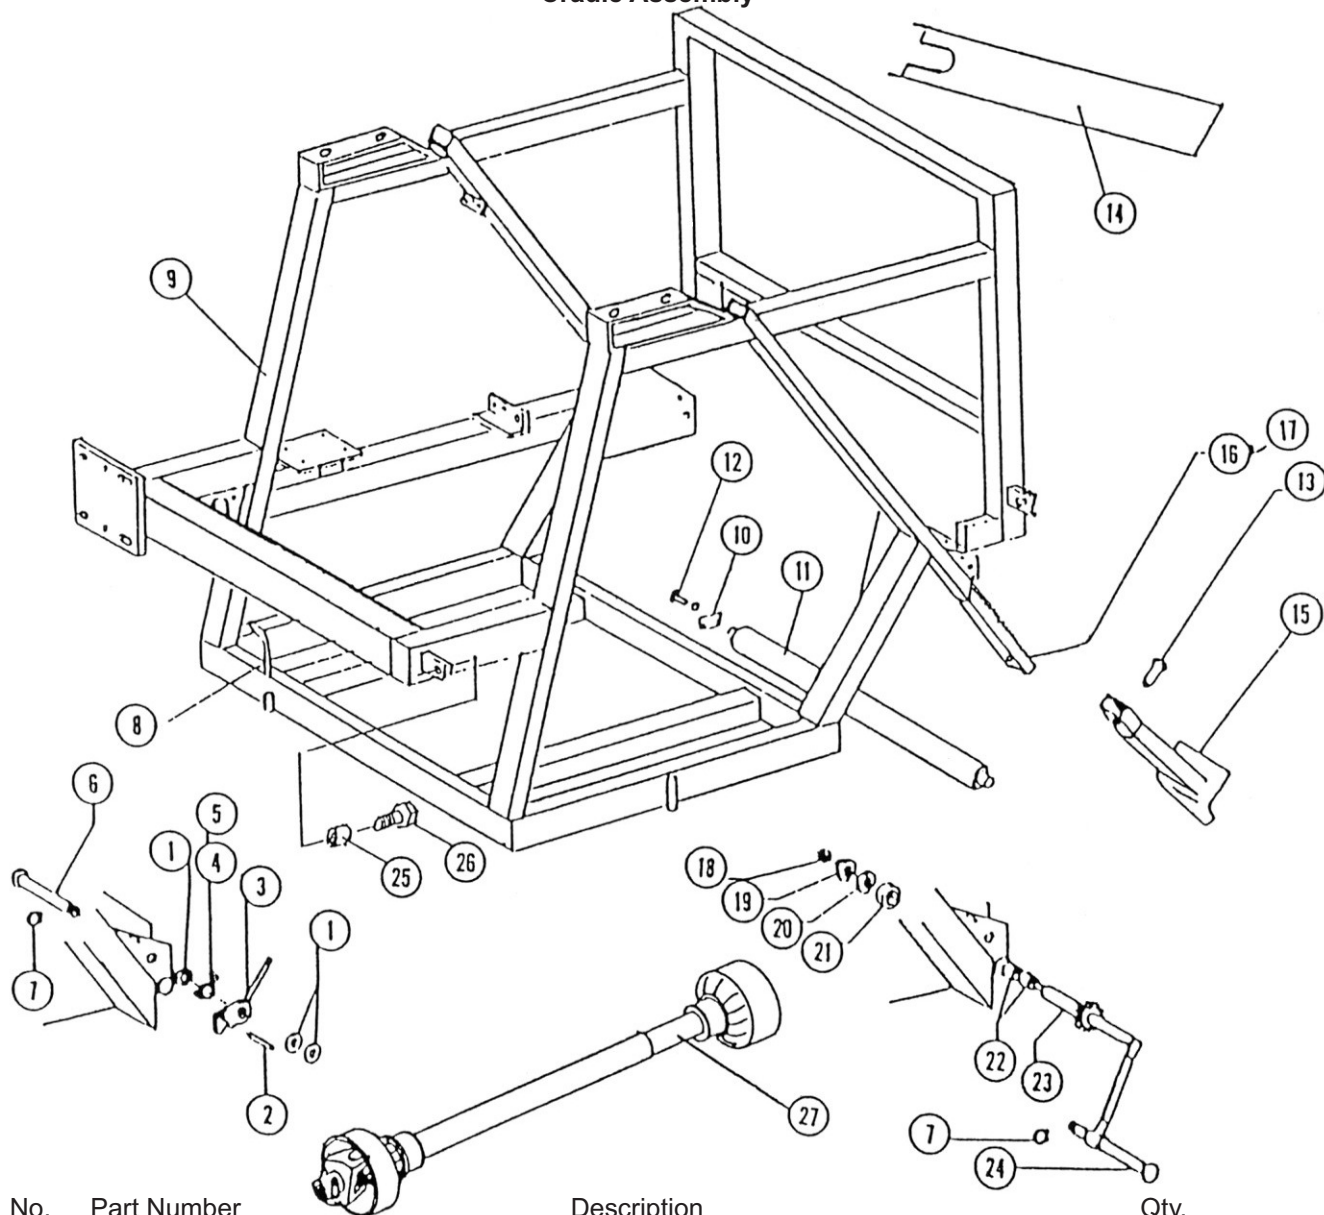

Running Gear Assembly

No.	Part Number	Description	Qty.
1a	52651381	WHEEL, 15X10 6BOLT 6"BCD	4
1b	22750131	WHEEL, 15X8LB 6BOLT 6"BCD	4
2a	52655310	TIRE 11L-15 12 PLY	4
2b	52651370	TIRE, 12.5L-15 12 PLY	4
3	58902060	HUB CAP 615-21600#909903	4
4	58902070	NUT, SLOTTED 7/8 WIL912952	4
5	58902040	BEARING, TIMKEN LM25877	4
6	22615982	HUB ASSY, 6BOLT W803	4
7	58902030	BEARING, TIMKEN LM25590	4
8	58902050	SEAL, CR20148	4
9	58902020	LUG BOLT 9/16 X 1.12	24
10	58803971	AXLE, T-37-40	4
11	02001777	BEARING, TURNTABLE	1
12	59301390	CHASSIS, 40A	1
13	58403300	JACK, TONGUE 41, 45, T27-T40	1
14	58403450	CRANK HANDLE	1
15	59301400	TONGUE, 40A	1
16	58402130	HITCH, CLEVIS DICO 18078	1
17	55832811	PIN, HITCH 3/4 X 4-1/8 ZN	1
18	52358660	PIN, HITCH 3/4 X 6-1/2	1
19	58902080	WASHER, SPINDLE WILTON # 912952	4
20a	58902000	RACE, INNER LM25520	4
20b	58902010	RACE, OUTER 25821	4
21	59301440	PLATE	2
22	59301480	OUT-RIGGER	2
23	59403240	HANDLE	1
24	56231361	SCREW, CAP ALLEN 1/2 X 5	1
25	55848541	PIN, HITCH 3/4 X 10 IN	1
26	58902010	RACE, OUTER 25821	4
	58403328	KIT, SCREW W/NUT (repair for tongue jack)	1

Cradle Assembly

No.	Part Number	Description	Qty.
1	55317331	BUSH,MACH 1-3/8X7/8X14GA	4
2	02099026	PIN, STABILIZER	2
3a	02099027	PAWL,RIGHT	2
3b	02199027	PAWL,LEFT	2
4	02099028	SPRING,RIGHT	1
5	02099029	SPRING,LEFT	1
6	02099030	PIN	2
7	52662540	RING,RET EX	2
8	55848541	PIN,HITCH 3/4 X 10 IN.	1
9	58803634	Cradle	1
10	02099045	Plate	1
11	02002794	ROLLER,HORIZONTAL BASE G	1
12		Screw, 8MM x 20MM	2
13	02099053	PIN	2
14	58901460	Chain Guard	1
15a	02099054	STABILIZER FOOT,LEFT - FG1	1
15b	02099055	STABILIZER FOOT,RIGHT - FG1	1
16	02099050	TUBULAR ROD RT	1
17	02099051	TUBULAR ROD LEFT	1
18	55170011	NUT,10-1.5MM NYLOC	2
19	02099058	NUT	2
20	02099049	WASHER	2
21	02099059	SPRING, RUBBER STABILIZER	2
22	02099056	BEARING,BRZ	4