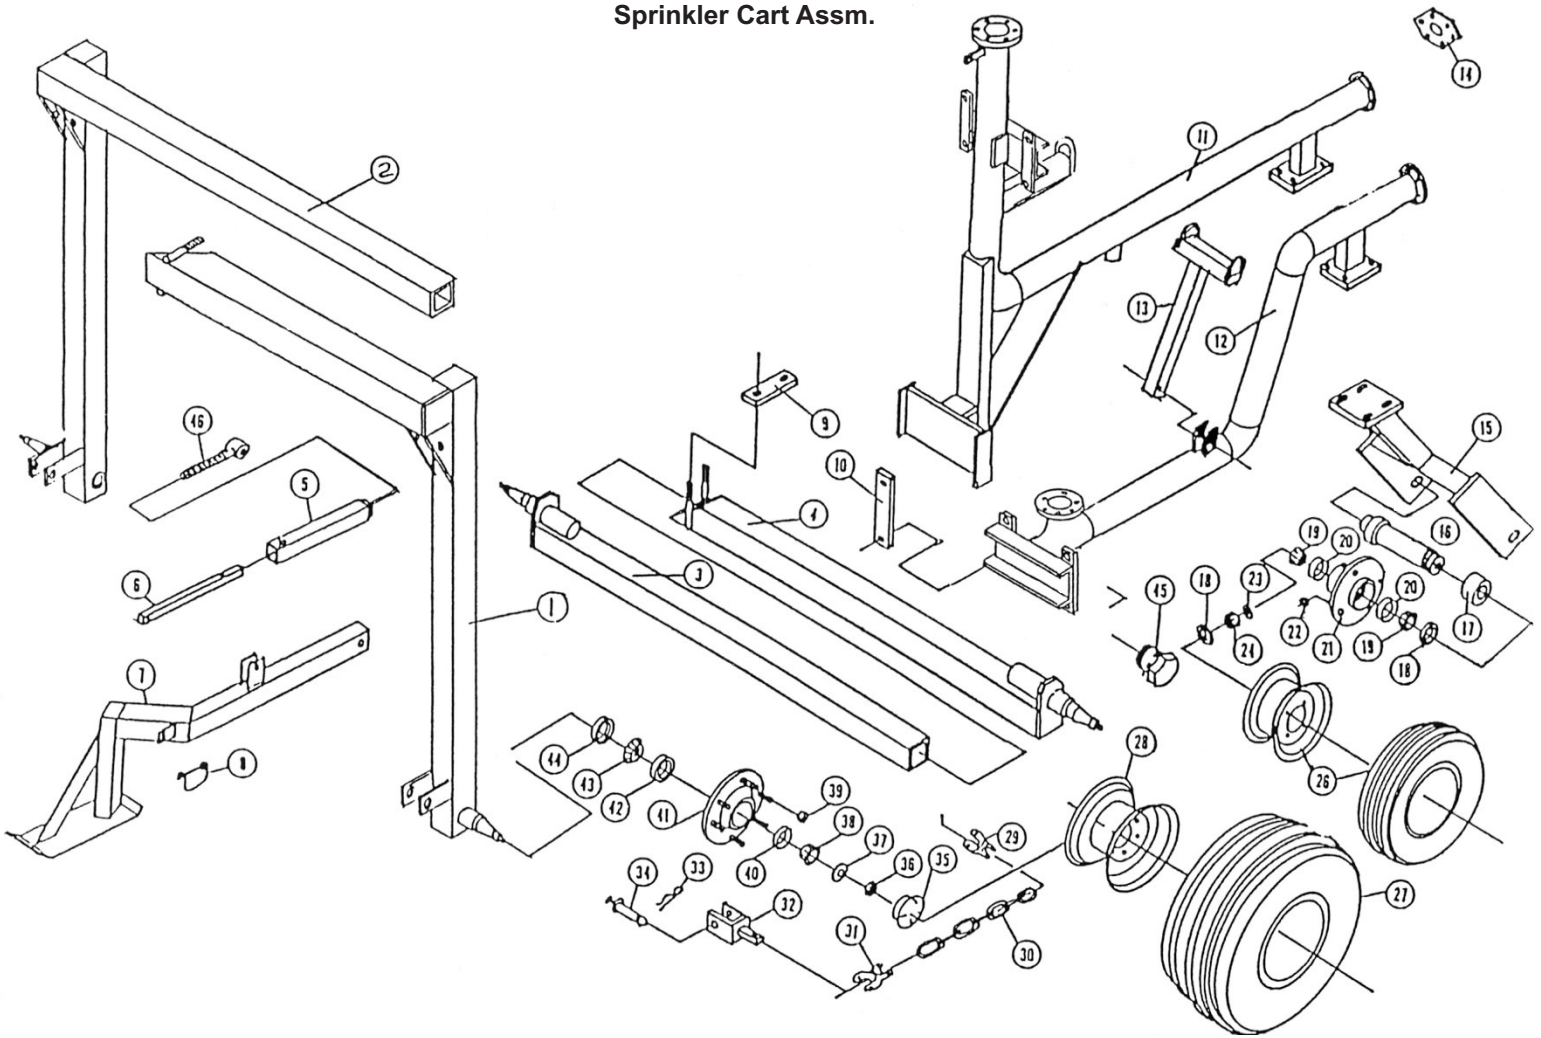

Sprinkler Cart Assm.

No.	Part Number	Description	Qty.
1	58406403	Leg Outer (not available) Spindle only # 58802511	1
2	58406333	Leg Inner (not available) Spindle only # 58802511	1
3	58900010	Axle Outer (not available) Spindle only # 58802511	1
4	58900020	Axle Inner (not available) Spindle only # 58802511	1
5	58506170	BRACE	2
6	58506220	BRACE	2
7a	58505740	Skid Left	1
7b	58505750	SKID,RIGHT	1
8	58506230	PIN,SNAPPER 1/4 X 1-3/4 (2.31 OAL)	2
9	58408430	STRAP	1
10	58408431	STRAP	2
11	59400541	HIGH GUNCART BODY (T40)	1
12	59400540	Body, Gun Cart	1
13	59100030	Lift Bail	1
14	02099202	GASKET, 5.75"BCD 4.3 ID	1
15	06009974	YOKE, FRONT	1
16	06010199	AXLE,FRONT	1
17	06002450	SLEEVE	1
18	58803565	SEAL,CR12437	1
19	58803563	BEARING,TIMKEN L44643	2
20	58803566	KIT, CUP AND CONE SET	2
21	58803564	HUB,WITH RACES ONLY W440	2
22	58803560	BOLT,LUG WILT 913535	4