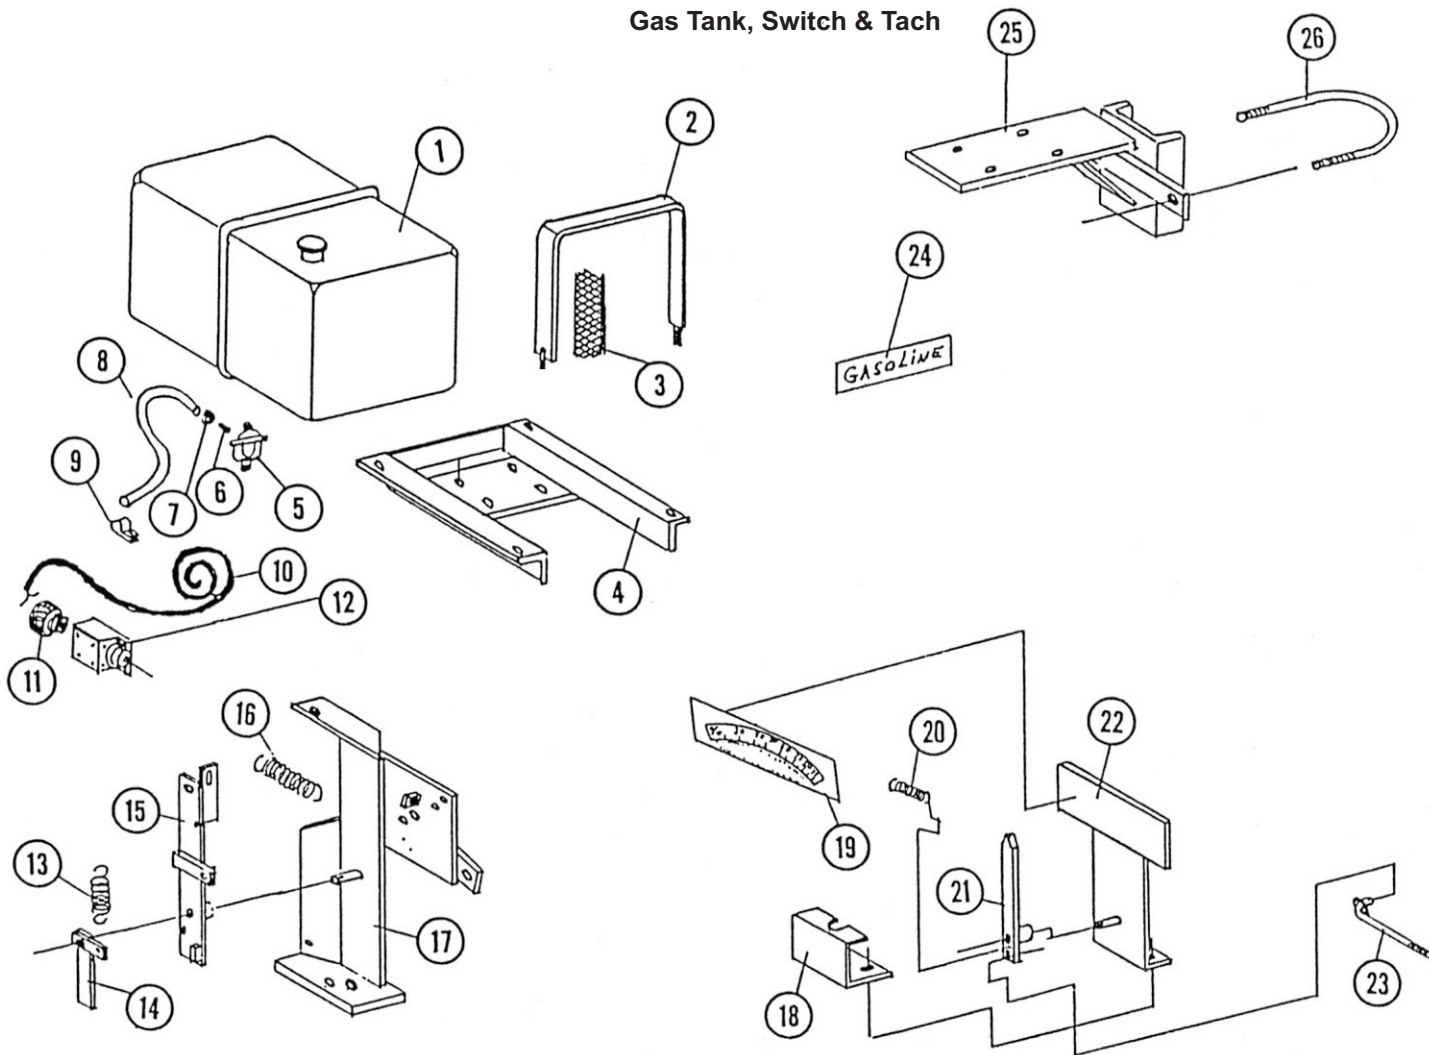

Gas Tank, Switch & Tach

No.	Part Number	Description	Qty.
19c	59001670	DECAL,SPEED CONTROL LEVER	1
19d	59001680	DECAL,CAUTION FAN SHIELD	1
20	59300170	SPRING,TENSION 3/8OD .049WR X 2IN	1
21	59204522	Needle Tach	1
22	59301310	Needle Mt.	1
23	59301320	Link, Needle Control	1
24	59001130	DECAL, GASOLINE	1
25	59400440	Brkt.. Gas Tank Mt.	1
26	59400450		1