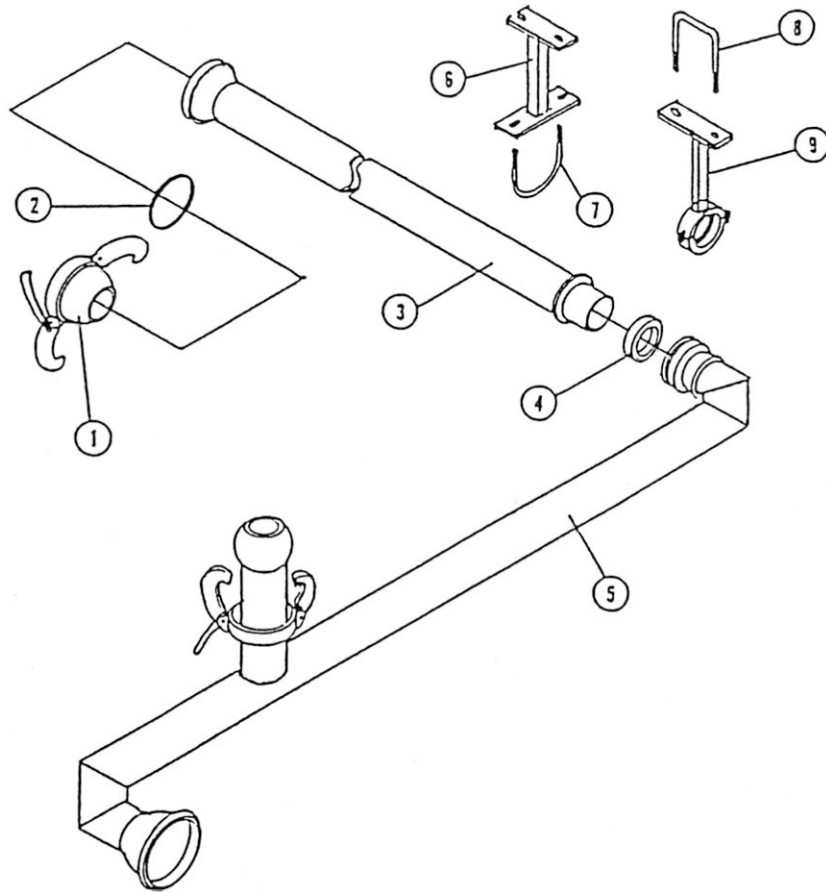

Engine Drive Assembly

No.	Part Number	Description	Qty.
2	59002090	PLLY,AS34 TYPE 1F 3/4BORE	1
3	59002110	BELT AX 26	1
4	59001650	SHROUD,FAN	1
5	58700990	NPPL,CLOSE SS 1-1/2"	1
6	58606750	GAUGE, PRESS 0-300	1
7	58606901	BODY,GAUGE PROTECTOR-TOP	1
8	58700460	DIAPHRAGM,GAUGE PROTECTOR	1
9	58606902	BODY,GAUGE PROTECTOR-BTMM	1
10	45048450	SPRING TNSN.67IDX3-1/8PLT	1
11	56348680	KEY, 3/8 SQ X 1-1/2	1
12	59204370	ELBOW, 37	1
13	58800233	SEAL RING 4" 6-3/8 OD X 9/16	1
14	59203400	Entry Fitting	1
15	59100080	Brkt. Shield	1
16	59204400	Elbow, E37 & E40	1
17	59001700	GASKET 6.12 BCD	1
18	58606223	Slide, 5/16 Bolt x 3/8" Rod	1
19	59000840	Link, Compensator	1
20	59001440	LINK, THROTTLE	1
21	59000830	Pivot, Compensator	1
22	45035360	SPRING TNSN 1 X 6 PLATED	2
23	59000890	Bracket, Compensator Pivot	1
24	59001450	THROTTLE EXT.	1

Gas Tank, Switch & Tach

No.	Part Number	Description	Oty.
1a	58406930	KIT, 5GAL STEEL REPLACEMENT 6 GAL P	1
2	58406210	STRAP, GAS TANK	2
3	58701670	BELTING,NEOP 5 PLY 1 IN	ft. 6.5
4	58406163	Mt, Gas Tank	1
5a	27749190	FILTER,GLASS BOWL FUEL	1
5b	59203220	MENDER,HOSE BR 3/16	1
5c	59300200	CLAMP,SCREW 7/32X5/8	2
6	58502310	BARB,HOSE 1/8 NPT X 3/16	1
7	56048450	CLAMP,SCREW 7/32X5/8	2
8	58406950	HOSE,GAS 3/16X23/64	5
9	59402970	CLAMP,LOOM 1/2 REMOVE JCK	5
10	58406700	WIRE,ELECT.3 WIRE 14 GA	4
11	52662170	GROMMET,CMPRSSN 1/2 NPT	1
12	52662151	SWITCH 6 X 613	1
13	58702480	SPRING TNSN .74 OD X .1 W X 3-1/8L	2
14	59203500	Trip	1
15	59203550	Arm	1
16	45048450	SPRING TNSN.67IDX3-1/8PLT	1
17	59203640	BRKT,SWITCH	1
18	59301330	Shield	1
19a	59300161	Decal, scale, percent	1
19b	59001660	DECAL,WARNING TRANS DISCN	1

Optional Equipment

No.	Part Number	Description	Qty.
1	59703120	PLUG,WITH LEVER,BALL 4"	1
2	58800233	SEAL RING 4" 6-3/8 OD X 9/16	2
3	59000570	PIPE,CROSS OVER	1
4	46548910	GASKET,4"GHEEN LANE490-40	1
5	59000560	PIPE,SIDE	1
6	59000620	MOUNT	1
7	59000580	BOLT,U 1/2X4X6	1
8	59000590	BOLT,U SQ 1/2X4X5-1/2	2
9	59000600	BRKT	1