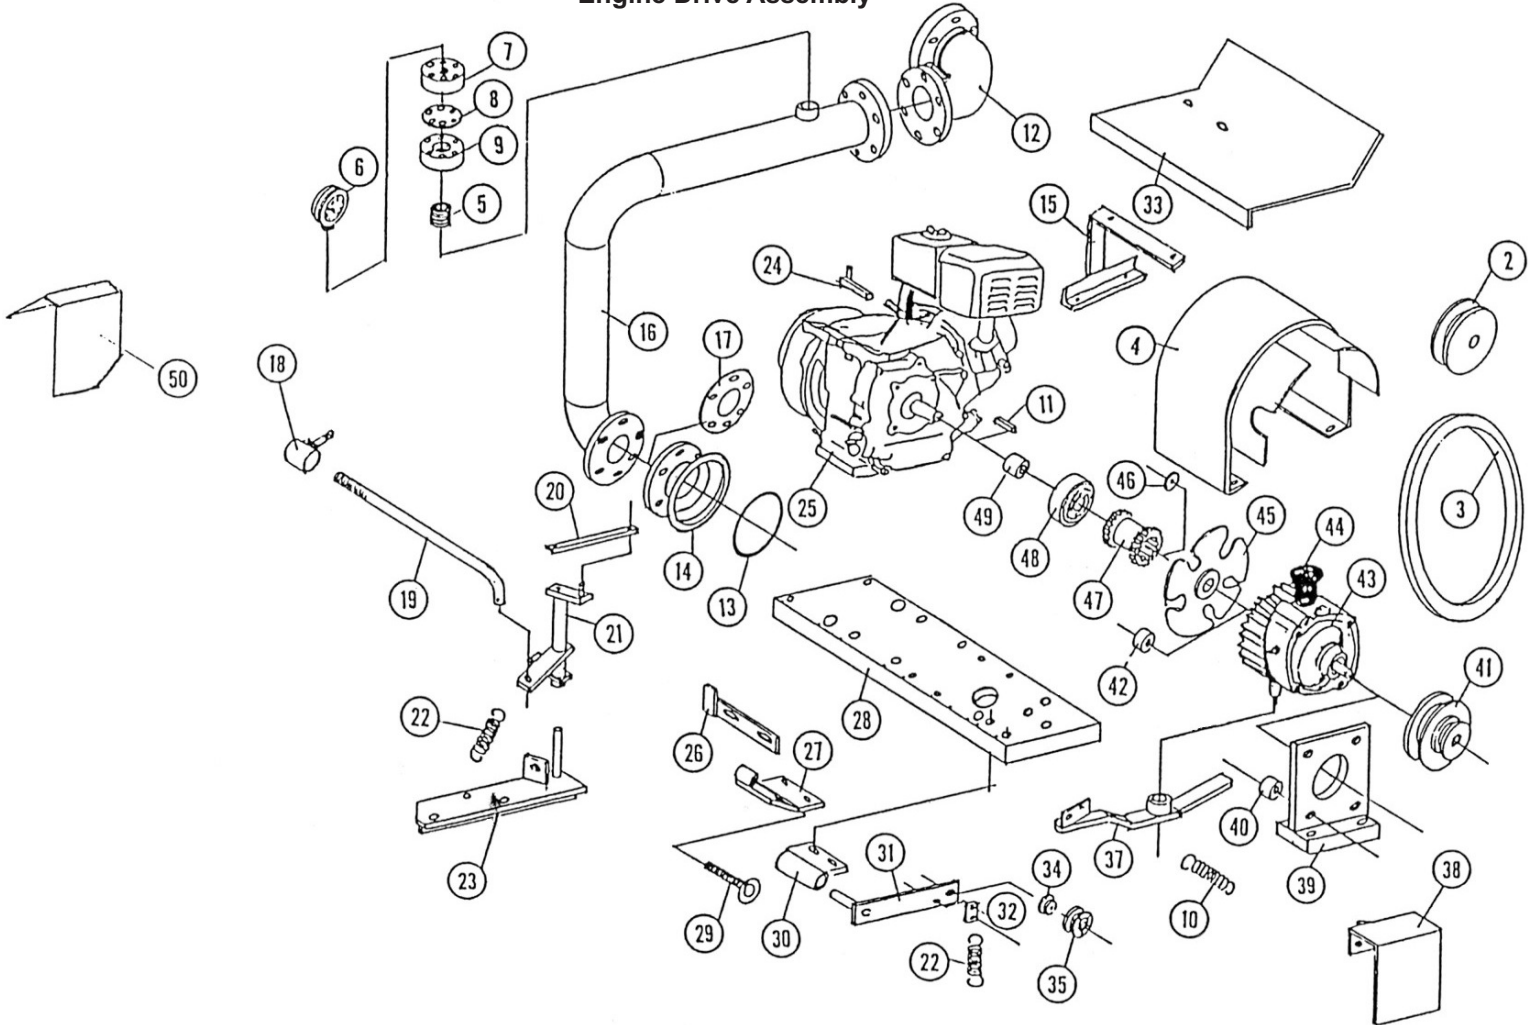

Engine Drive Assembly

No.	Part Number	Description	Oty.
25	58407010	ENGINE,HONDA5.5 GX160KIQX	1
26	59001470	Stop, Transmission Control Level	1
27	59001460	BRKT, TRANS CONT	1
28	59000970	Mount, Engine Base	1
29	55024812	BOLT,EYE 3/8 X 7	1
30	59000860	Bracket, Idler Arm	1
31	59000780	Arm Idler	1
32	59000850	Link, Spring	1
33	59001520	SHIELD	1
34	58606130	BUSH,SHOULDERSB0003 EFSON	1
35	58606120	PLLY,IDLER W/O 1/2" SLEEVE	1
37	59203700	Arm, Transmission Control	1
38	59001370	Guard, Belt	1
39	59000740	MT. TRANS	1
40	59000900	BUSHING 3/4 X .40 X .675	4
41	59002101	PLLY,3.4 X 17MM	1
42	59001430	BUSH,STL 1X.67X.27L	1
43	59001590	TRANSMISSION,HYDROSTATIC	1
44	59001760	TANK,EXPANSION	1
45	59001580	CPLNG,W FAN COMPLETE	1
46	58700172	WASHER,FENDER 1/4X17/64ID	1
47	59001583	CPLNG,RUBBER	1
48	59001582	CPLNG,HALF 3/4" BORE	1
49	59001400	BUSH,STL 1X.75X1.06L	1
50	59204070	Shield, Wire	1