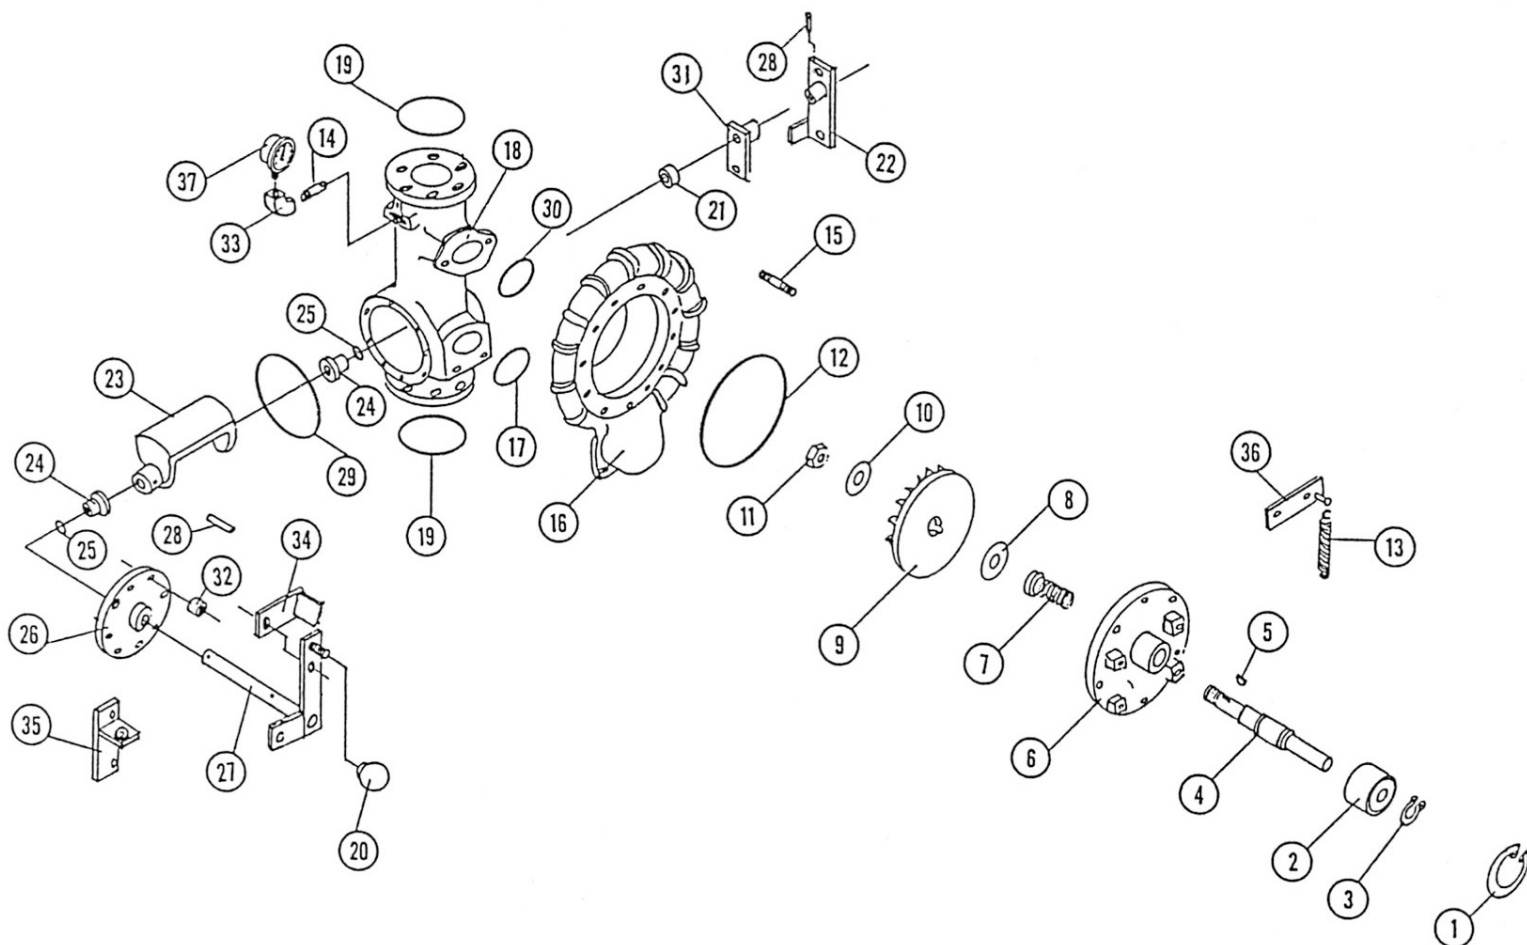

**Turbine Drive Water-Reels®
Engine Drive Slurry-Reels**

T40A/2
E40A/2
(FG1)

Parts Manual

Serial No. 290,000 - 299,999

AG-RAIN®

700 S. Schrader Ave.
Havana, Illinois 62644
Phone: 309-543-4425
Fax: 309-543-4945

Turbine Assembly T-200

No.	Part Number	Description	Qty.
1	52662530	RING,RET IN	1
2	52663290	BEARING,DBL W5205-2RS .937	1
3	52662540	RING,RET EX	2
4	51648535	SHAFT,RNR LNG KW 6.9 OAL	1
5	58401120	KEY,WOODRUFF3/16X3/4NIALY	1
6	27733554	FACE PLATE 200/400 3/4SEA	1
7	58401111	SEAL,MECH 3/4"ID CERAMIC	1
8	58401130	BUSH,MACH 1X5/8X18GA	1
9a	27733565	RUNNER, .9X 7.45 W/K.W.	1
9b	27733567	RUNNER,SLURRY	1
10	58401140	BUSH,MACH 1X5/8X14GA	1
11	55248440	NUT,JAM NF 5/8 NYLON INSERT PLATED	1
12	46548510	O-RING 7-11/16X7-1/2X3/32	1
13	45035360	SPRING TNSN 1 X 6 PLATED	1
14	52513972	NPPL,BR 1/4 X 2-1/2	1
15a	55035390	STUD,SS 3/8-16X2-1/8 SPEC	8
15b	55448453	WASHER,LOCK SS 3/8	8
15c	55101733	NUT,SS 3/8	8
16	27748631	VOLUTE, PP200 (W/STUDS)	1
17	46548480	O-RING 4-5/8 X4-1/8 X1/4	1
18	27648512	DIVERTER,BTTM ENT 200/400	1

Turbine Assembly T-200

No.	Part Number	Description	Qty.
19	46546680	O-RING 5-1/8 X4-5/8 X1/4	2
20	30249150	KNOB,BALL 3/8-16 FEMALE THREADS	1
21	51348451	COLLAR,SET 3/4"	1
22	58505451	ARM,SHUT OFF	1
23	27734061	GATE, 200/400	1
24	51135100	BEARING,O FL .87X.75X.75 LNG	2
25	46534020	O-RING 7/8X3/4X1/16	2
26	27648471	PLATE,COVER 200/400	1
27a	58505482	KIT,GATE SHAFT	1
27b	99070272	KIT,GATE SHAFT (new one w/greased zirk)	1
28	55636330	PIN,SPRING 7/32 X 1-1/2	1
29	46548500	O-RING 5-15/16X5-3/4X3/32	1
30	46548490	O-RING 4-1/4 X3-3/4 X1/4	1
31	58505640	ARM,COMP	1
32	58505530	BUSH,STL 5/8X.35X.56 OAL	1
33	52508311	ELBW,BR 1/4X90DEG	1
34	58505510	LATCH	1
35	58804141	GATE SHAFT STOP PP-2 &400	1
36	58506090	MOUNT,SPRING	1
37	58606750	GAUGE, PRESS 0-300	1