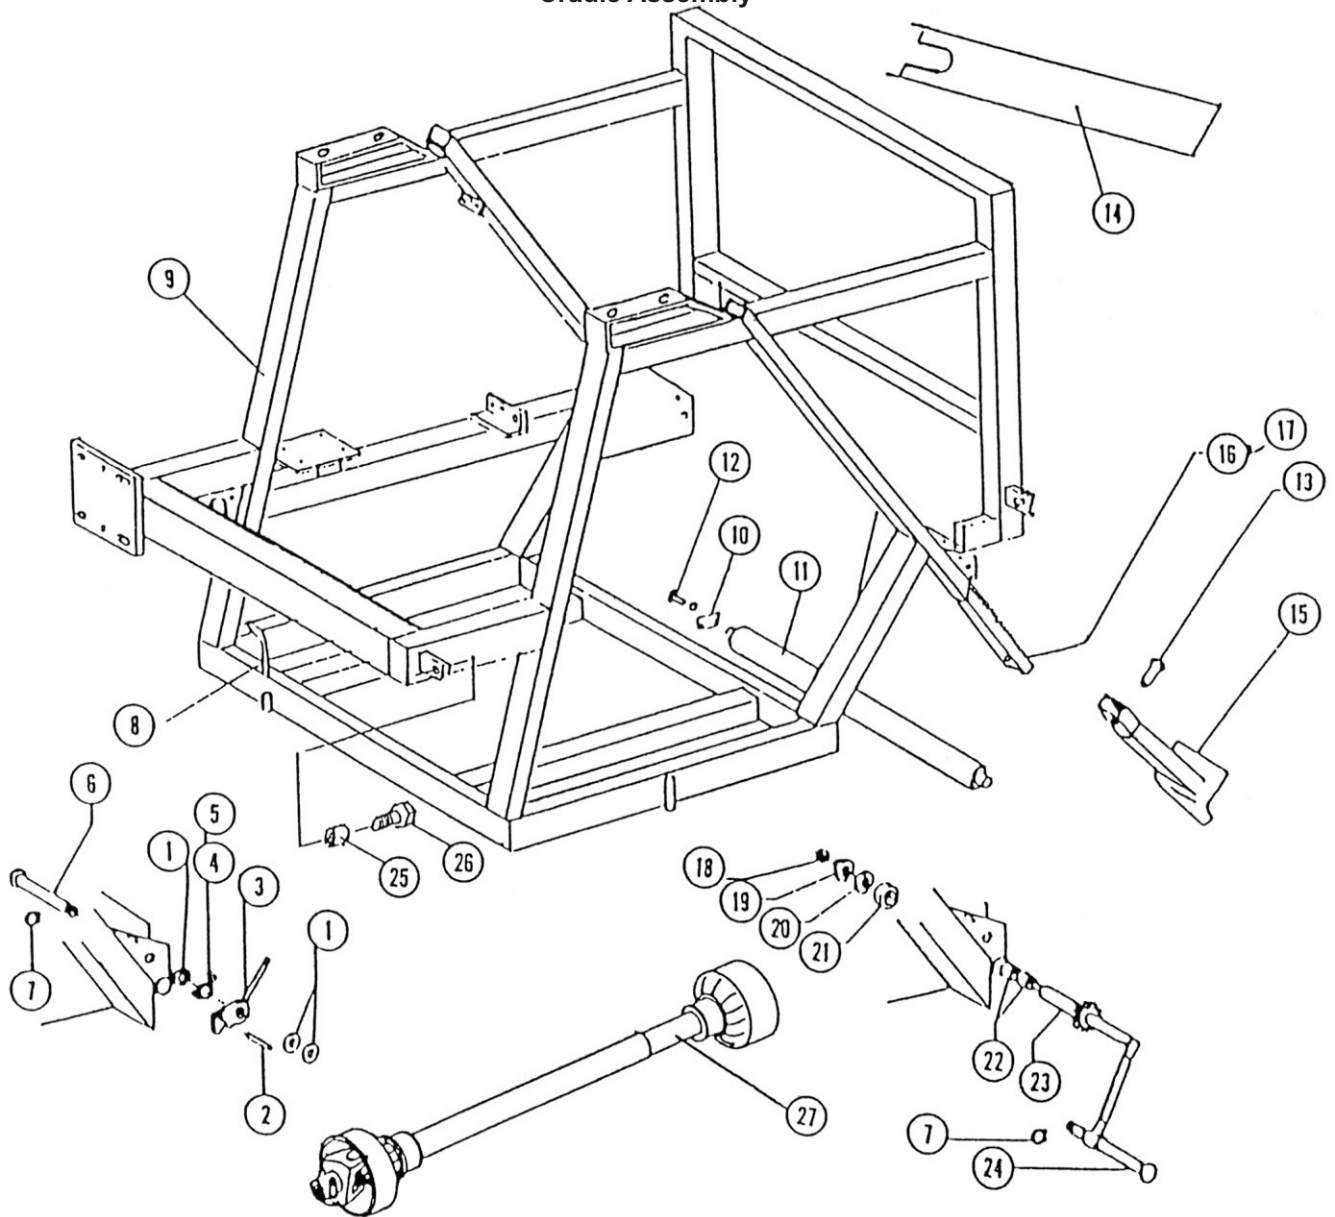

Cradle Assembly

23	02099057	HANDLE,CRANK	2
24	02099048	HANDLE	2
25	58803110	TUBE PTO MT	2
26	55049181	BOLT,3/4 X 3 HEAVY HE X	2
27	30036044	SHAFT,PTO60"OAL#1 BUSH	1