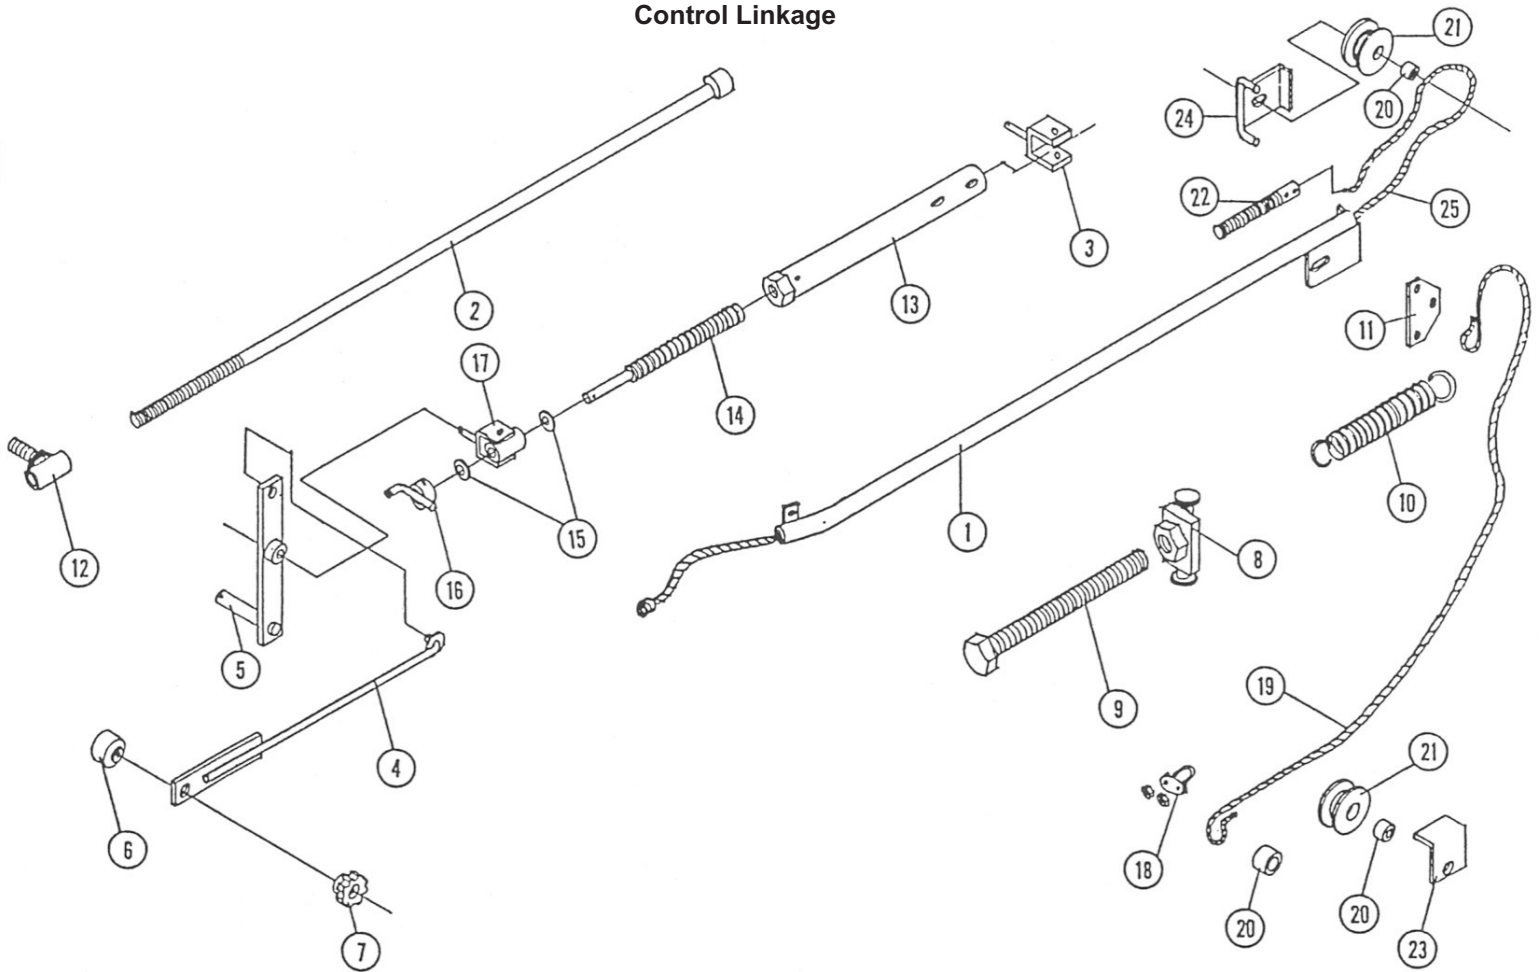

Drive Train Group Basic

No.	Part Number	Description	Qty.
1	58801593	Idler Arm	1
2	58606130	BUSH,SHOULDERSB0003 EFSON	1
3	45035360	SPRING TNSN 1 X 6 PLATED	1
4	58801740	BRKT,IDLER SPRING	1
5	58606120	PLLY,IDLER W/O 1/2" SLEEVE	1
6	58900580	PLLY,STEP5/8B W/THD HOLES	1
7	88048842	SPRKT,60-2B18 2-1/4B DBBL	1
8	52651890	BEARING,PLLW BLCK 2-1/4"	2
9	58802861	GEARBOX,WORM20-1ASYJ 726B	1
10	59203080	BAND,BRAKE 10 IN	1
11	58408070	BEARING,FLANGE 4 HOLE 1-3/8	2
12	58405240	SPRKT,60B14 1-3/8 BORE	1
13	55302540	BUSH,MACH 2-1/8X1-3/8X10G	3
14	52657930	KEY, 5/16 X 1-1/2 RD ENDS	1
15	58405190	SHAFT,CLUTCH	1
16	58801111	IDLER	1
17	59203050	SPRKT,BRAKE 60B54 2-1/4B	1
18	52651750	SPRKT,CLUTCH 50-54	1
19	52651840	CLUTCH,PTO SNAP	1
20	58801100	SLIDE,40 IDLER	1
21	55248450	NUT,NYLOCK 1/2	1
22	45048580	SPRING,COMP 2-1/2X1/2ID PLTD	1

Control Linkage

No.	Part Number	Description	Qty.
1	59203901	Guide, Cable	1
2	58901771	Rod, Shut Off 1/2 x 63 In.	1
3	58505580	YOKE	1
4	58901750	SPEED COMP LINKAGE	1
5	58901800	Arm, Rocker	1
6	59000260	SPACER	1
7a	40248530	KNOB, 1/2 IN. INTRNL THD	1
7b		Bolt, 1/2-13 x 2-1/2" Carrage (not shown)	1
8	59400020	SPRING PULL	1
9	59400040	SCREW, SPRING - 40A	1
10	58802880	SPRING, 1-1/2 X .25 X 10	2
11	58802870	DOUBLE TREE, IDLER	1
12	58606222	Slide, 1/2" Rod x 1/2 Bolt	2
13	58503571	Comp. Tube	1
14	58505650	SCREW	1
15	58506100	WASHER, NYLON 3/8	2
16	58803090	HANDLE, CRANK	1
17	58505610	SWIVEL	1
18	56005270	CLAMP, 1/4 CABLE	2
19	75048440	CABLE, 1/4-7X19 GAC PER FT	13.8
20	32551910	BUSH, STL. 843X.56X.62L	3
21	40249060	PLY, WRP17/32X2X7/8B STL	2
22	59203920	Cable End	1
23	58606210	CABLE RETAINER	1
24	59204270	CABLE, RET	1
25	59301790		1