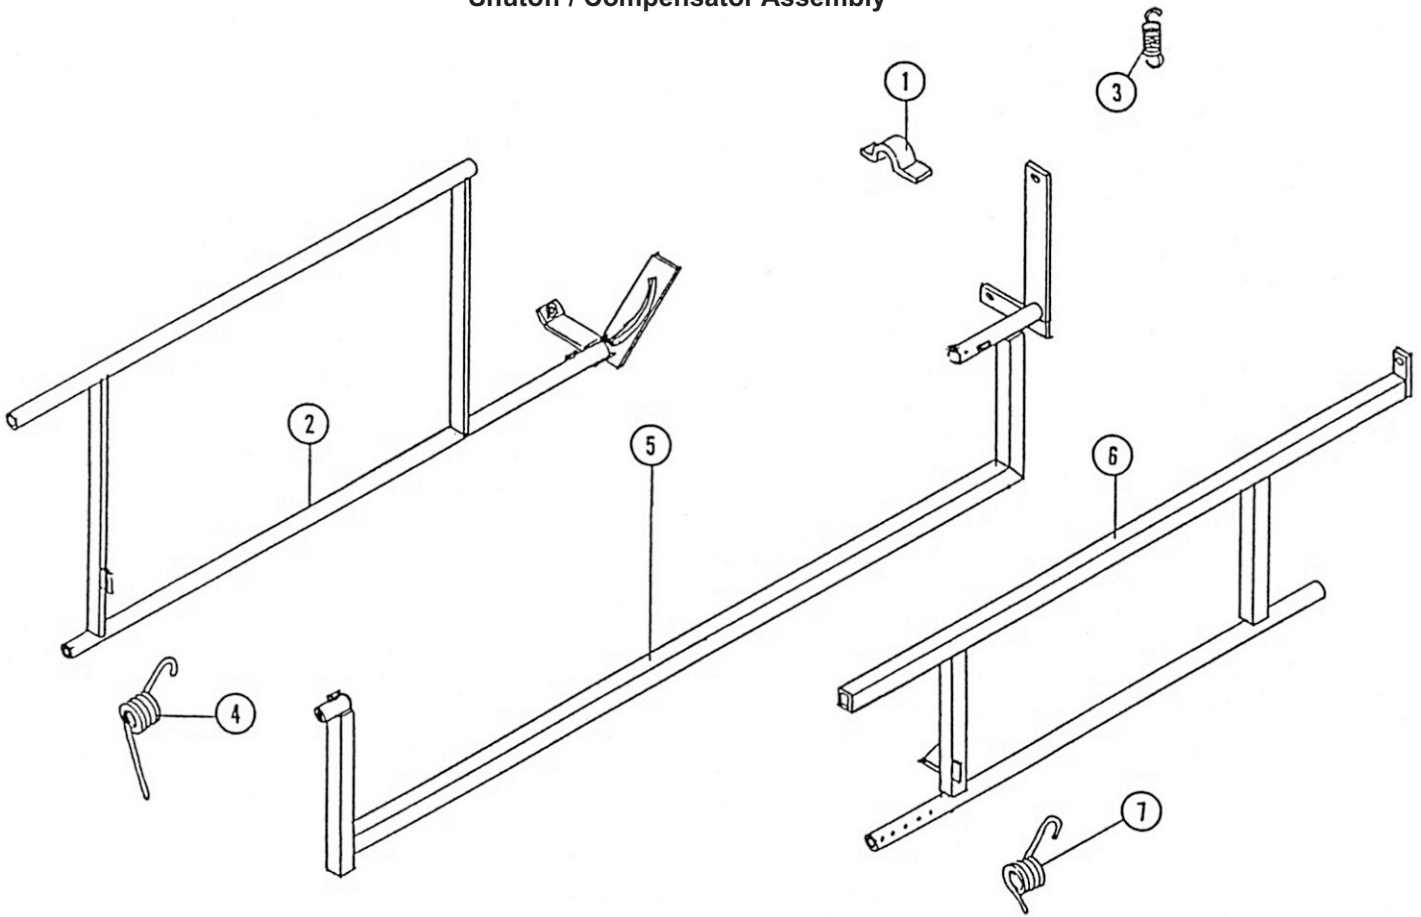

Shutoff / Compensator Assembly

No.	Part Number	Description	Qty.
1	02000134	Bearing	2
2	58901960	Compensator Bar	1
3	45050000	SPRING,SAFETY BAR	1
4	02200166	SPRING, COIL - SHUT OFF	1
5	58804370	BAR ASM. SHUT OFF - E40 SN280K	1
6	59300610	Bar, Safety (on front of machine)	1
7	45016330	SPRING TNSN 7/8X7 PLTD	1