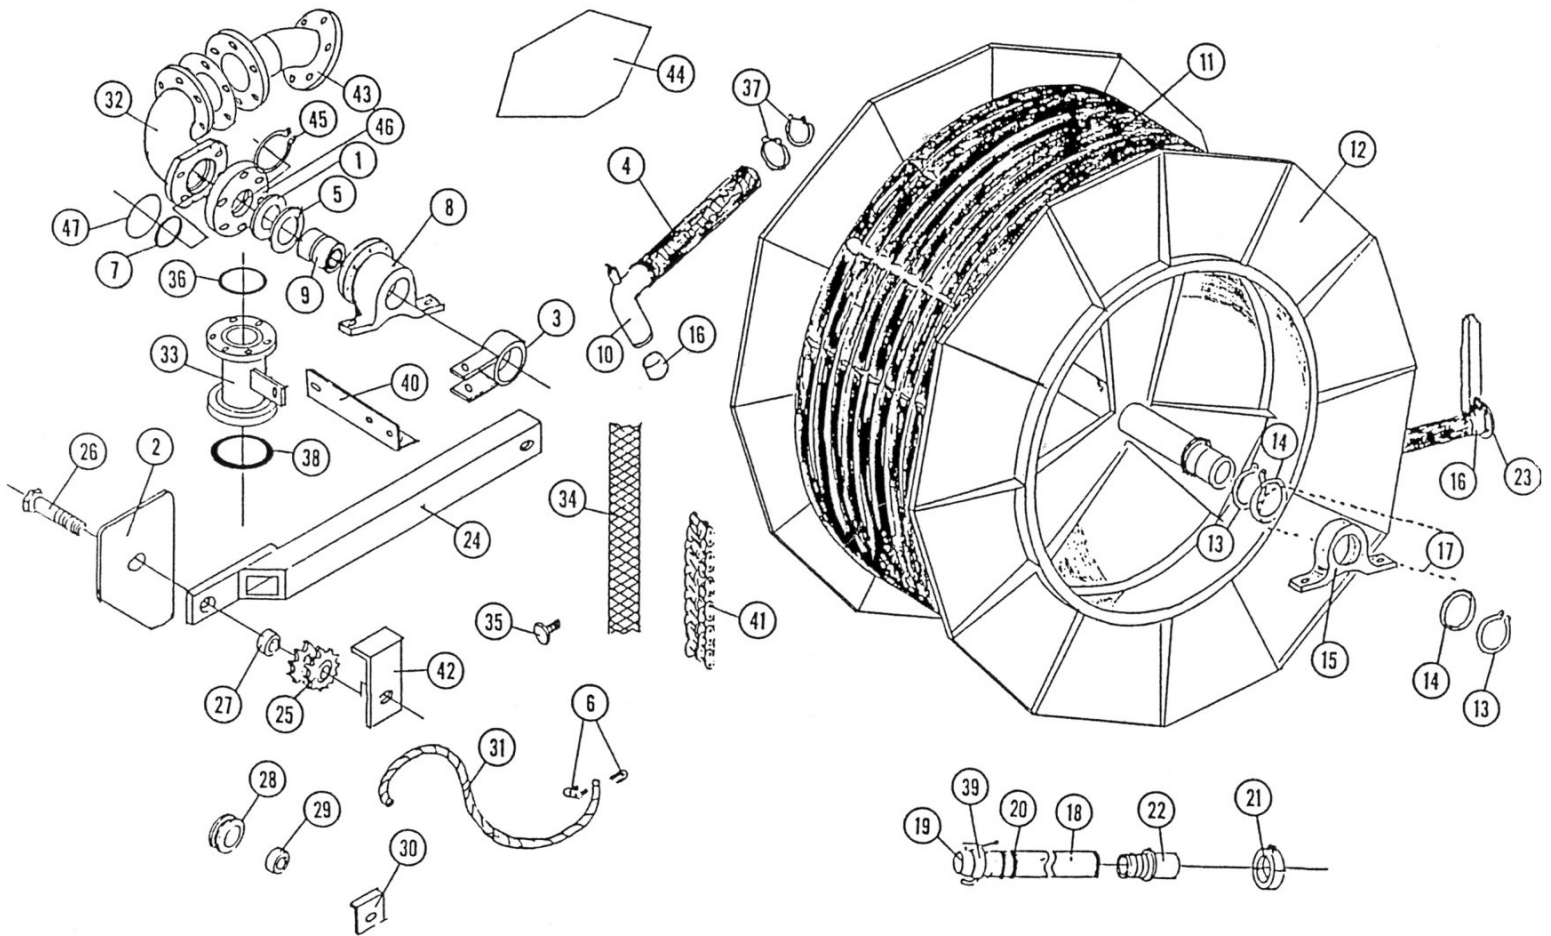

Cradle Assembly

No.	Part Number	Description	Qty.
1	55317331	BUSH,MACH 1-3/8X7/8X14GA	4
2	02099026	PIN, STABILIZER	2
3a	02099027	PAWL,RIGHT	2
3b	02199027	PAWL,LEFT	2
4	02099028	SPRING,RIGHT	1
5	02099029	SPRING,LEFT	1
6	02099030	PIN	2
7	52662540	RING,RET EX	2
8	55848541	PIN,HITCH 3/4 X 10 IN.	1
9	58803634	Cradle	1
10	02099045	Plate	1
11	02002794	ROLLER,HORIZONTAL BASE G	1
12		Screw, 8MM x 20MM	2
13	02099053	PIN	2
14	58901460	Chain Guard	1
15a	02099054	STABILIZER FOOT,LEFT - FG1	1
15b	02099055	STABILIZER FOOT,RIGHT - FG1	1
16	02099050	TUBULAR ROD RT	1
17	02099051	TUBULAR ROD LEFT	1
18	55170011	NUT,10-1.5MM NYLOC	2
19	02099058	NUT	2
20	02099049	WASHER	2
21	02099059	SPRING, RUBBER STABILIZER	2
22	02099056	BEARING,BRZ	4

Cradle Assembly

23	02099057	HANDLE,CRANK	2
24	02099048	HANDLE	2
25	58803110	TUBE PTO MT	2
26	55049181	BOLT,3/4 X 3 HEAVY HE X	2
27	30036044	SHAFT,PTO60"OAL#1 BUSH	1

Spool Assembly

No.	Part Number	Description	Qty.
1	02200450	WASHER,SLIP JOINT	1
2	58804690	GUARD PLATE, IDLER	1
3	58801034	BEARING,IDLER ARM T40	1
4	02003831	HOSE,140MMX4-3/4"ID X 40" LONG-FG1	1
5	02200460	RING,ANTIFRICTION	1
6	56048450	CLAMP,SCREW 7/32X5/8	2
7	46548502	O-RING 5-3/4X5-1/4 90DURO	1
8	02003823	BEARING,SPOOL-FG/MG	1
9	59302452	NUT,SLIP JOINT 40	1
10	02003825	ELBW, PE TUBE - 40A (310K AND DOWN)	1
11	58401738	TUBE,PE 120MM 4.0 ID PER FOOT	1250
12	58900860	Spool	1
13	02200440	RING,RET. WITH SCREWS	2
14	02003832	SPACER	2
15	02003834	BEARING,SPOOL	1
16	02003833	BAND, HOSE 120MM	2
17	87548450	CHAIN,#40 ROLLER PER FT	14
18	25249620	HOSE, IRR SUPPLY REMNANT 4"(PERFT)	30
19	58802561	HOSE END OUTLET - 4" BALL	1
20	03019240	SUPRA CLAMP 104MM-112MM	4
21a	40049270	BAND,RING LOCK 4 IN	1
21b	40049272	BAND,RING LOCK 6"	1
22a	58802660	HOSE END INLET 4	1
22b	59302600	END,HOSE 4"HOSE6"RNG-LOCK	1
23	59400071	STOP 40	1
24	58803174	IDLER ARM T-40	1
25	88048611	IDLER,60-2 W/BUSH	1