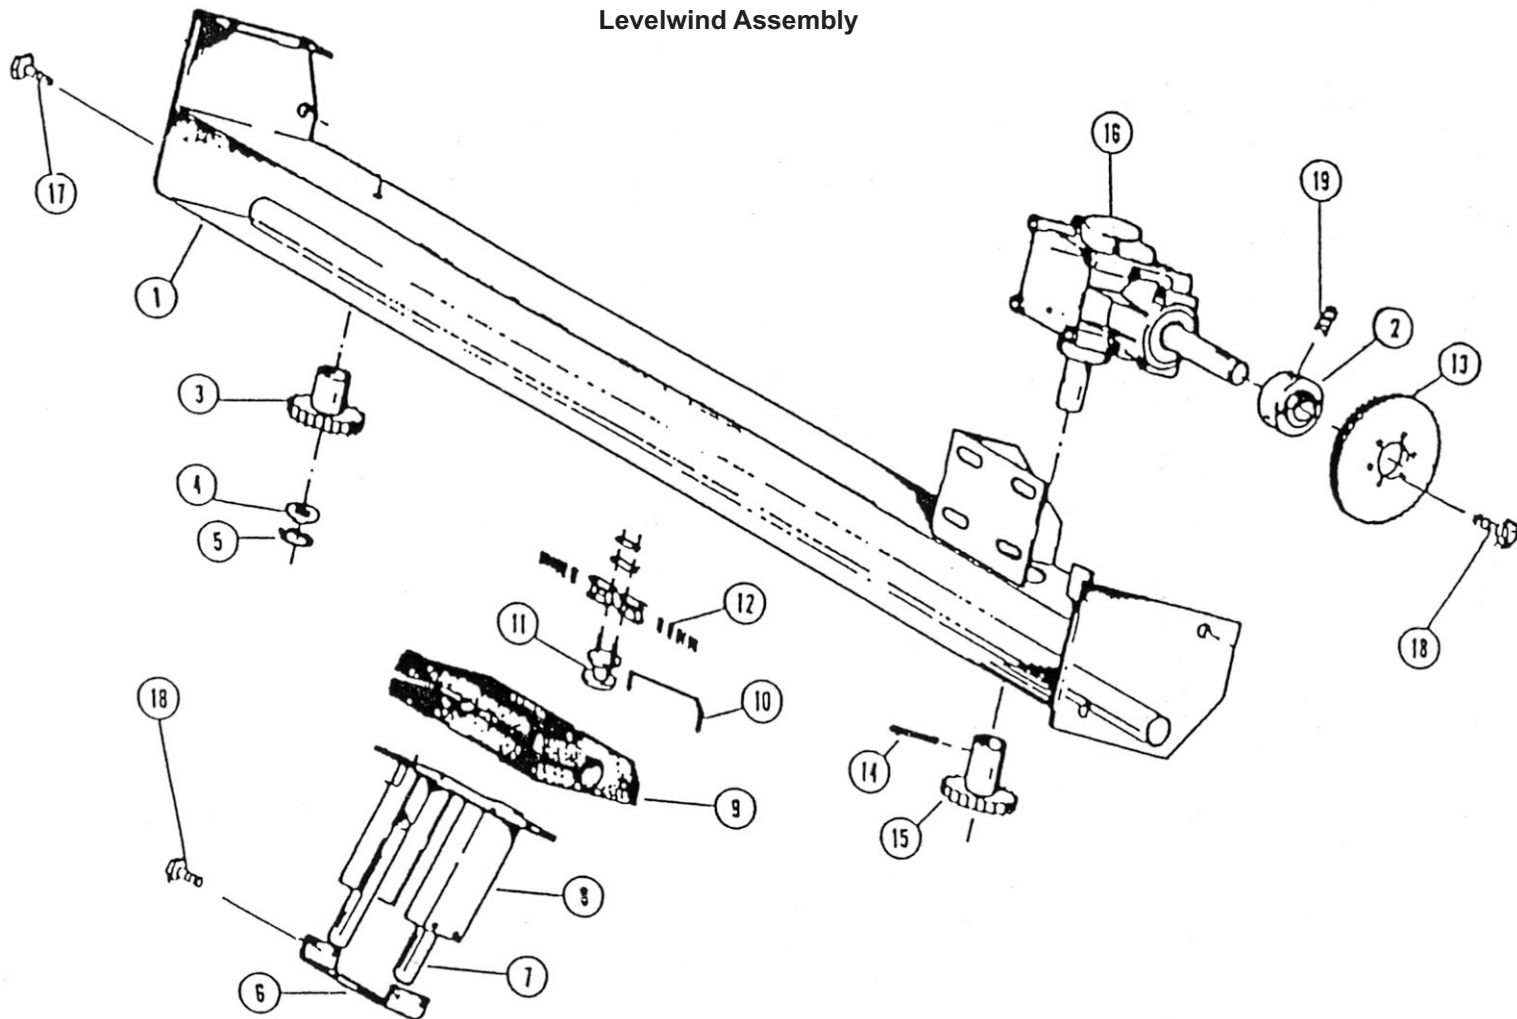

Levelwind Assembly

No.	Part Number	Description	Qty.
1a	02200160	FRAME,HOSE GUIDE	
1b	02201030	LEVELWIND ASSY, COMPLETE FF1/FG1	1
2	02000153	HUB, SPROCKET	1
3	02099148	SPRKT,IDLER Z10 1" PITCH 25MM BORE	1
4	55306280	BUSH,MACH 1-1/2X1X18GA	1
5	52662540	RING,RET EX	1
6	58901470	RETAINER,	2
7	02004861	ROLLER,VERTICAL SPECIAL	1
8	02004858	FORK,FG1	1
9	02000141	SUPPORT,FORK	1
10	02000776	CLIP,RETAINING	1
11	02099143	LINK,HOSE GUIDE	1
12	02004865	CHAIN 112 ROLLER OF 1"	1
13	02099157	SPRKT- 1/2 X 40T	1
14	58902140	PIN,SPRING 7MM X 45MM	1
15	02209040	SPROCKET, 10 TOOTH 1.0" PITCH	1
16	02000154	GEARBOX - LEVELWIND (CAST)	2
17		Bolt, 8-125mm x 30mm	6
18		Bolt, 8-125mm x 25mm	2
19	02000152	SCREW,12MMX25MM DOGPOINT(7.5MM DIA)	1