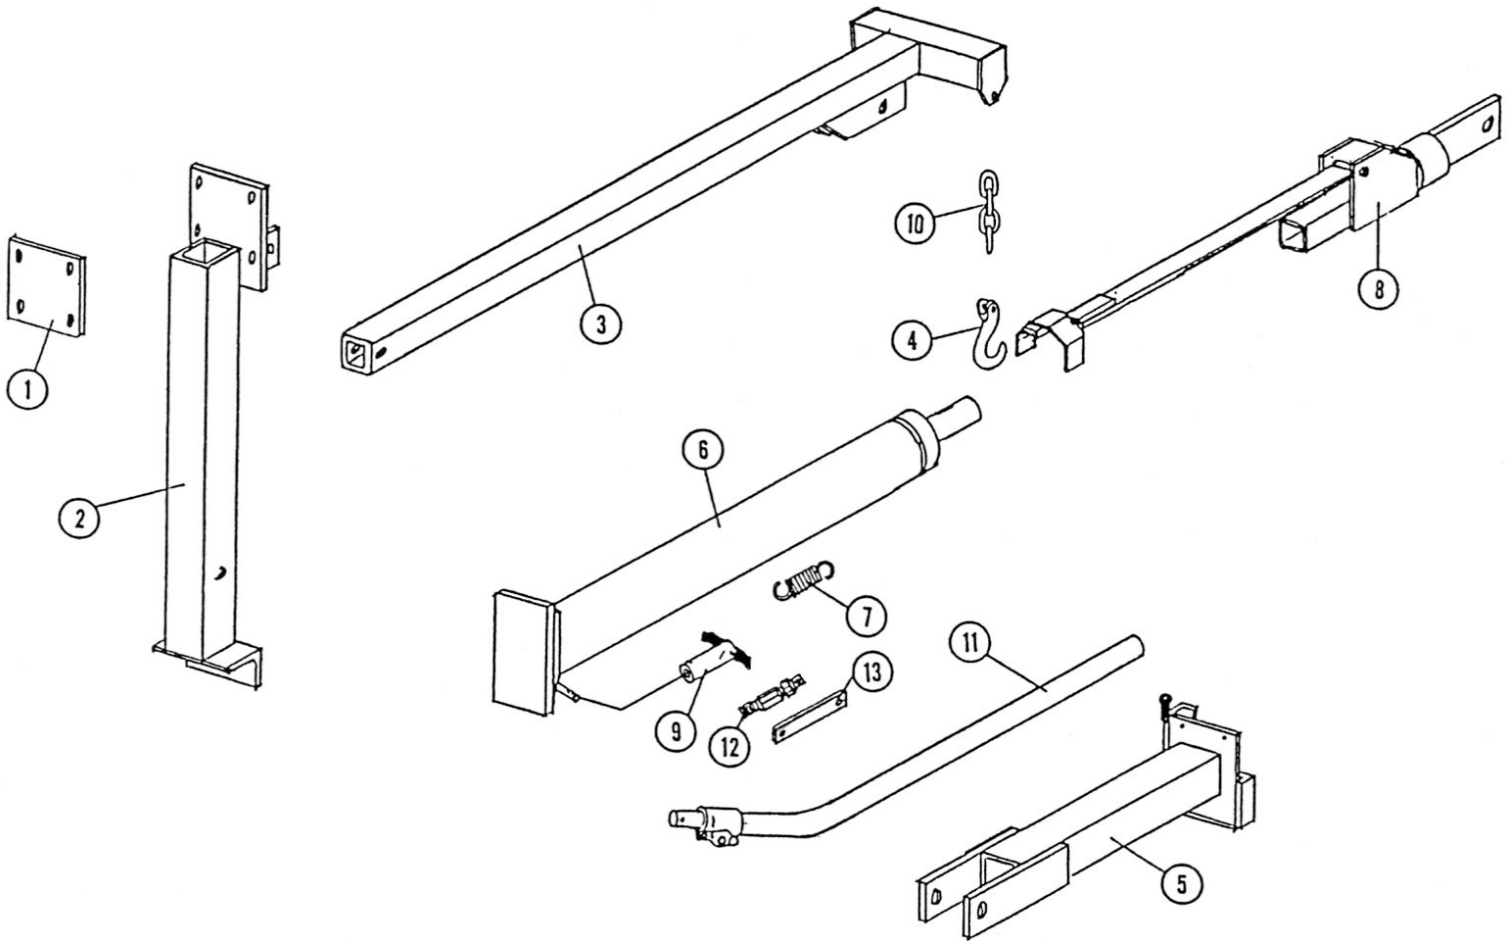

Drive Train Group Turbine

No.	Part Number	Description	Qty.
1	59400270	PLATE	
2	59400290	Mt. Boom Support	1
3	59400160	ARM,BOOM	1
4	52355650	HOOK,CLEVIS SLIP 3/8 ZN	1
5	59400260	Base Jack	1
6	58505830	JACK,HYDRAULIC 3 TON	1
7	45048450	SPRING TNSN.67IDX3-1/8PLT	1
8	59400230	BRKT,TRANSPORT	1
9	58505880	VALVE EXTENSION,JACK	1
10	85040600	CHAIN,3/8 PROOF COIL PLTD	1.5 ft.
11	58505891	HANDLE,JACK	1
12a	58701820	JACK PUMP ASSY 19-12343	1
12b	58505832	JACK REPAIR KIT 5-532	1
13	58701830	PISTON,LINK KING D-2547	1