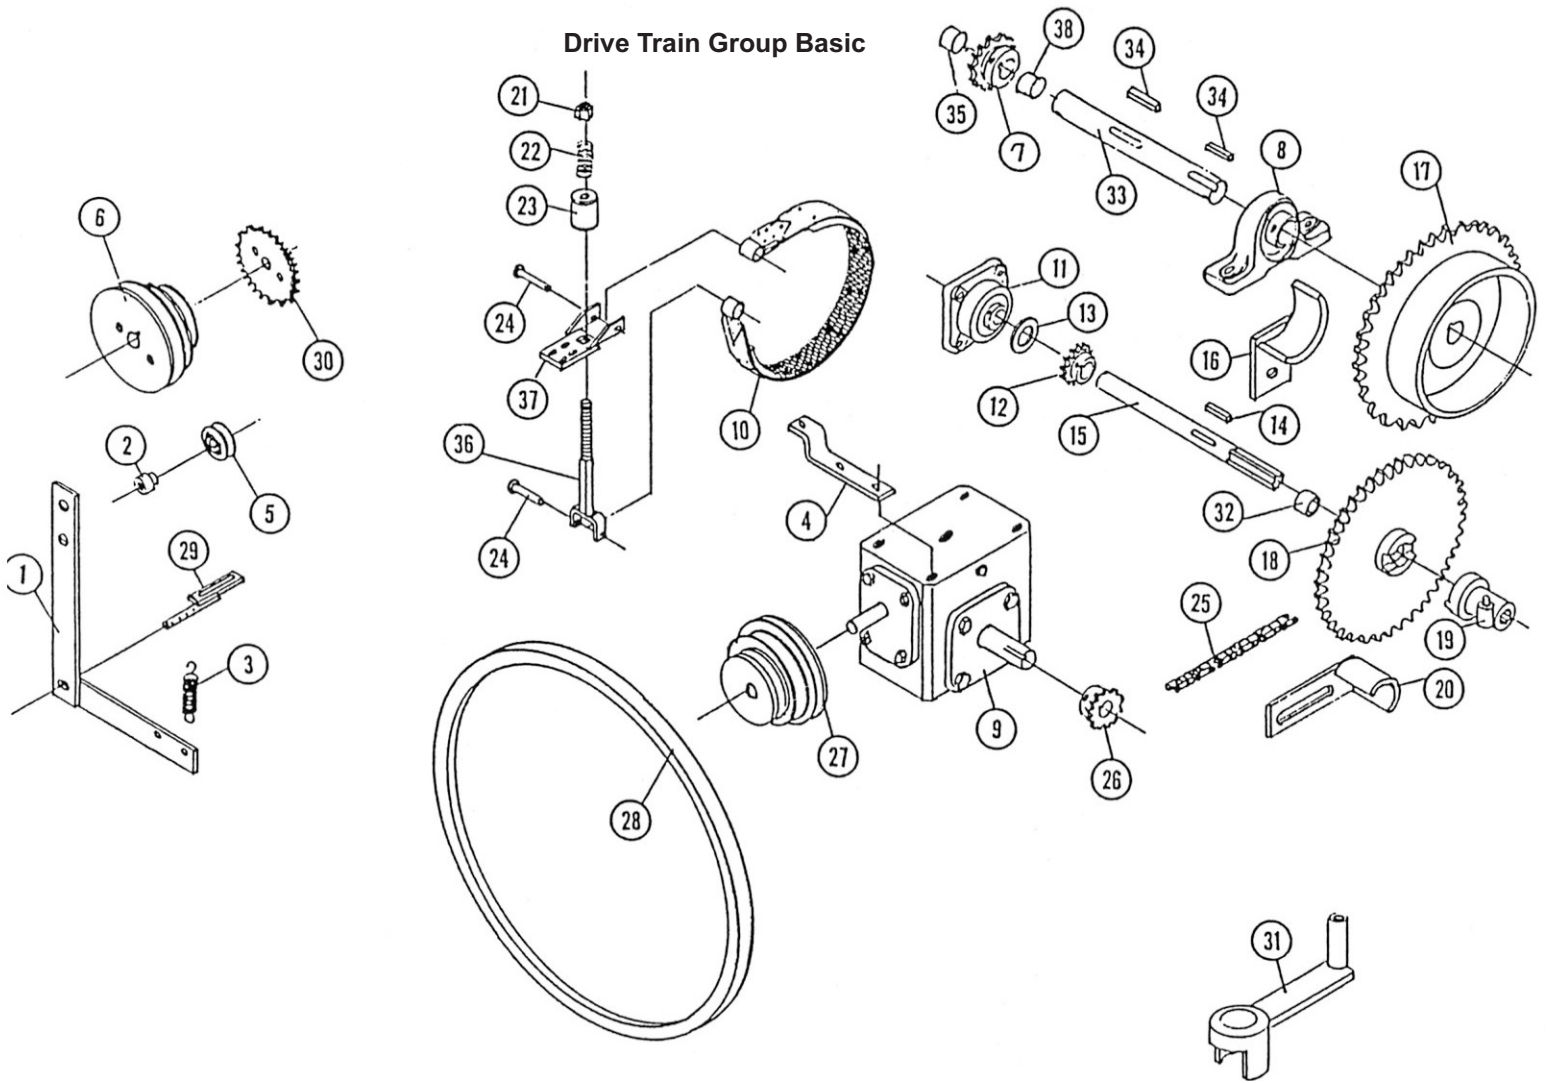

Drive Train Group Basic

No.	Part Number	Description	Qty.
1	58801593	Idler Arm	1
2	58606130	BUSH,SHOULDERSB0003 EFSON	1
3	45035360	SPRING TNSN 1 X 6 PLATED	1
4	58801740	BRKT,IDLER SPRING	1
5	58606120	PLLY,IDLER W/O 1/2" SLEEVE	1
6	58900580	PLLY,STEP5/8B W/THD HOLES	1
7	88048842	SPRKT,60-2B18 2-1/4B DBBL	1
8	52651890	BEARING,PLLW BLCK 2-1/4"	2
9	58802861	GEARBOX,WORM20-1ASYJ 726B	1
10	59203080	BAND,BRAKE 10 IN	1
11	58408070	BEARING,FLANGE 4 HOLE 1-3/8	2
12	58405240	SPRKT,60B14 1-3/8 BORE	1
13	55302540	BUSH,MACH 2-1/8X1-3/8X10G	3
14	52657930	KEY, 5/16 X 1-1/2 RD ENDS	1
15	58405190	SHAFT,CLUTCH	1
16	58801111	IDLER	1
17	59203050	SPRKT,BRAKE 60B54 2-1/4B	1
18	52651750	SPRKT,CLUTCH 50-54	1
19	52651840	CLUTCH,PTO SNAP	1
20	58801100	SLIDE,40 IDLER	1
21	55248450	NUT,NYLOCK 1/2	1
22	45048580	SPRING,COMP 2-1/2X1/2ID PLTD	1