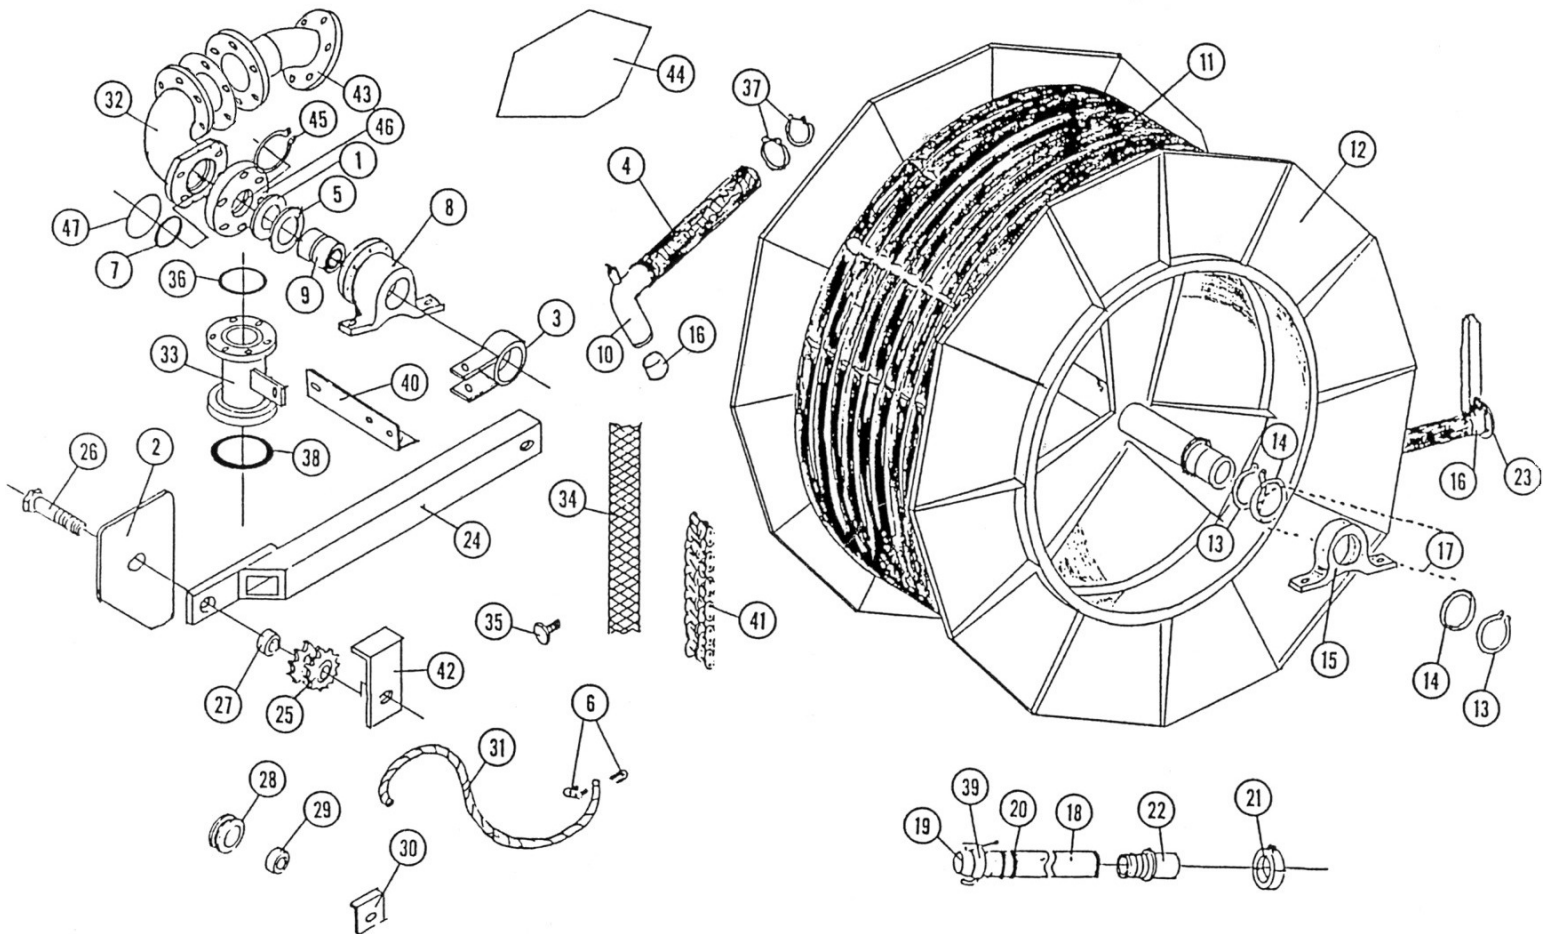

Spool Assembly

No.	Part Number	Description	Qty.
26	55017090	BOLT,5/8 X 4-1/2	1
27	58803790	SPACER,IDLER	1
28	40249060	PLLY,WRP17/32X2X7/8B STL	2
29	32551910	BUSH,STL.843X.56X.62L	3
30	58606210	CABLE RETAINER	3
31	75048440	CABLE,1/4-7X19 GAC PER FT	8
32	59400571	ELBW,40 TURBINE	1
33	58801554	FITTING,ENTRY T-40	1
34	52654188	BELTING 40 2.2 X 29 FT	1
35	52357180	BOLT,STEP 5/16 X 1 GR2	12
36	46546680	O-RING 5-1/8 X4-5/8 X1/4	2
37	03018167	SUPRA CLAMP 130MM-140MM	4
38	58800233	SEAL RING 4" 6-3/8 OD X 9/16	1
39	58800231	LEVER RING 4" 451 108MM	1
40	58801683	Brace, Entry Fitting	1
41a	30248611	LINK,#60-2 DBL WD CNNCTR	1
41b	30248621	LINK,#60-2 DBL WD OFF-SET	1
41c	87548471	CHAIN,#60-2DW RLLR PER FT	30
42	58804700	GUARD,IDLER	1
43	59300120	Elbow	1
44	59300392	SHIELD,40A SPOOL	6
45	02200440	RING,RET. WITH SCREWS	1
46	59504142	SEAL KIT,UNIVERSAL FIT-FG1 27K+	1
47	46548503	O-RING 6-3/4X6-1/2X1/8	1
48	59001700	GASKET 6.12 BCD (not shown)	1
49	99070160	KIT, SEAL-40 27000 + (not shown)	1