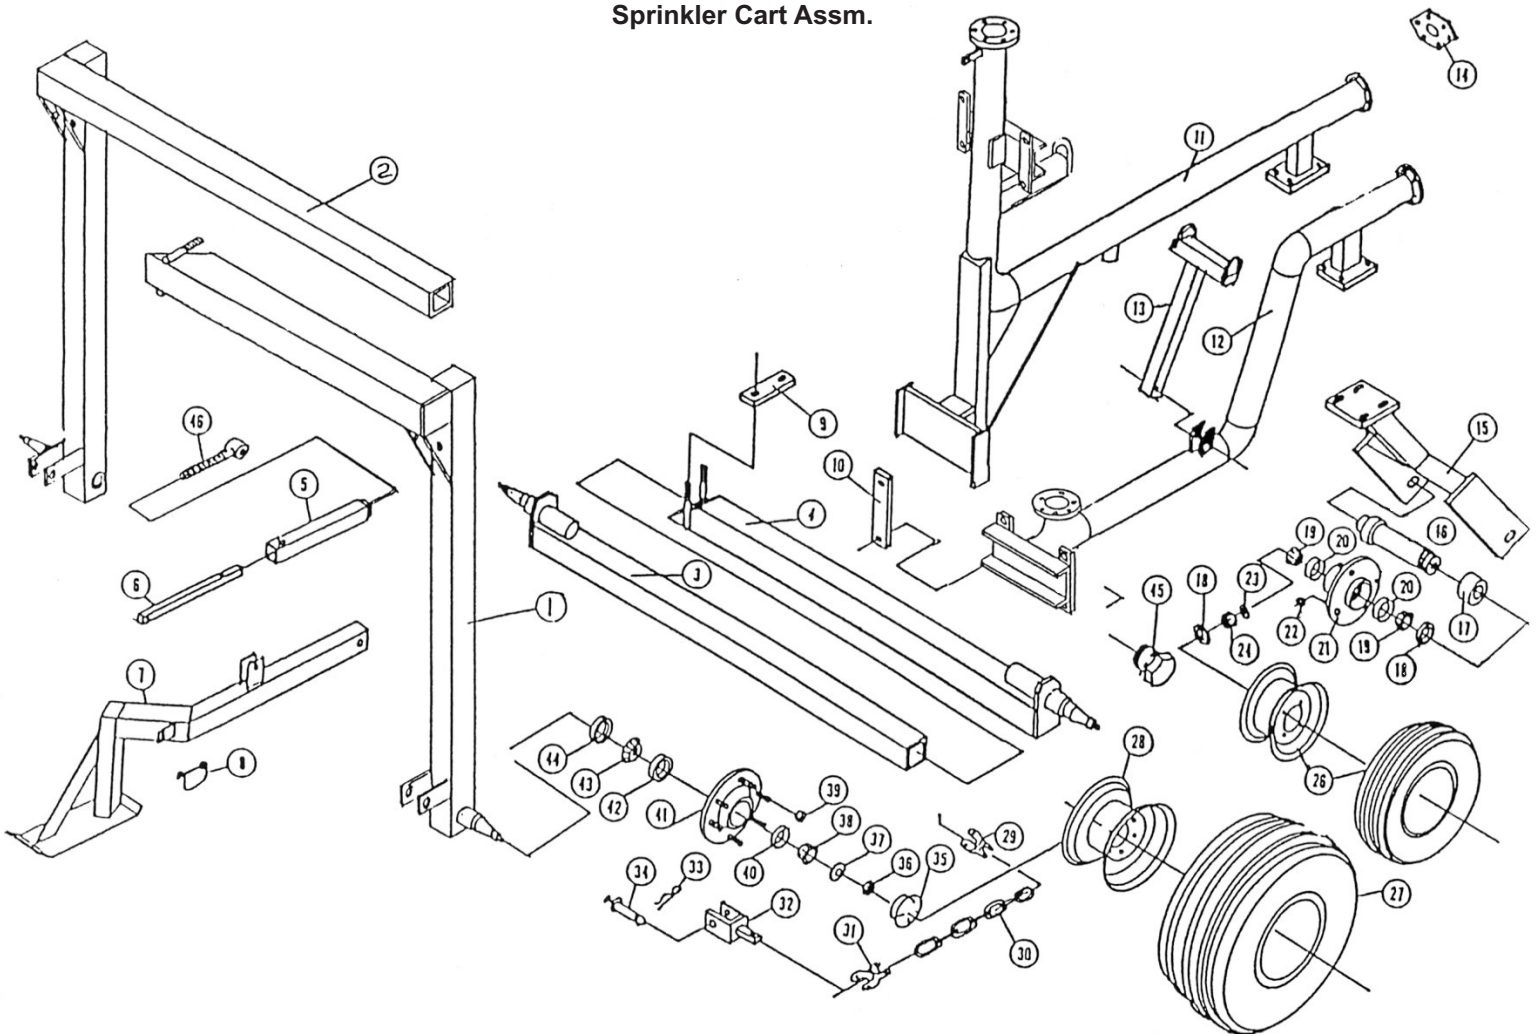

Sprinkler Cart Assm.

No.	Part Number	Description	Qty.
24	55116020	NUT,SLOTTED NF 1"	1
26	58804940	WHEEL&TIRE,16X6:50X8 4PG	1
27	22702560	TIRE,6.70X15 4 PLY	2
28	50201740	WHEEL&TIRE ASSY 6.70X15 5"BCD4BOLT	2
29	52353941	CLEVIS,DBL CMBL 542-3301	2
30	85040600	CHAIN,3/8 PROOF COIL PLTD	ft. 4.5
31	52353941	CLEVIS,DBL CMBL 542-3301	2
32	52354210	HITCH, CHAIN	1
33	56102040	PIN,HAIR .118DIA X2-11/16	1
34	55832810	PIN,HITCH 3/4X3 T HEAD	1
35	58900620	CAP,HUB	2
36	55209440	NUT,SLOTTED NF 5/8	2
37	55306280	BUSH,MACH 1-1/2X1X18GA	2
38	51509420	BEARING,TIMKEN LM11949	2
39	58900630	Bolt Wilton	8
40	51009410	RACE,OUTER LM11910	2
41	58900650	HUB,WITH CUPS ONLY W633	2
42	51009400	RACE,LM67010	2
43	51509390	BEARING,TIMKEN LM67048	2
44	58900660	SEAL,CR14975	2
45a	06002451	VALVE,QUICK DRAIN WADE	1
45b	52549421	BSHNG,RDCNG GLV 1-1/4X1	1
46	58900230	Pivot Bolt	2