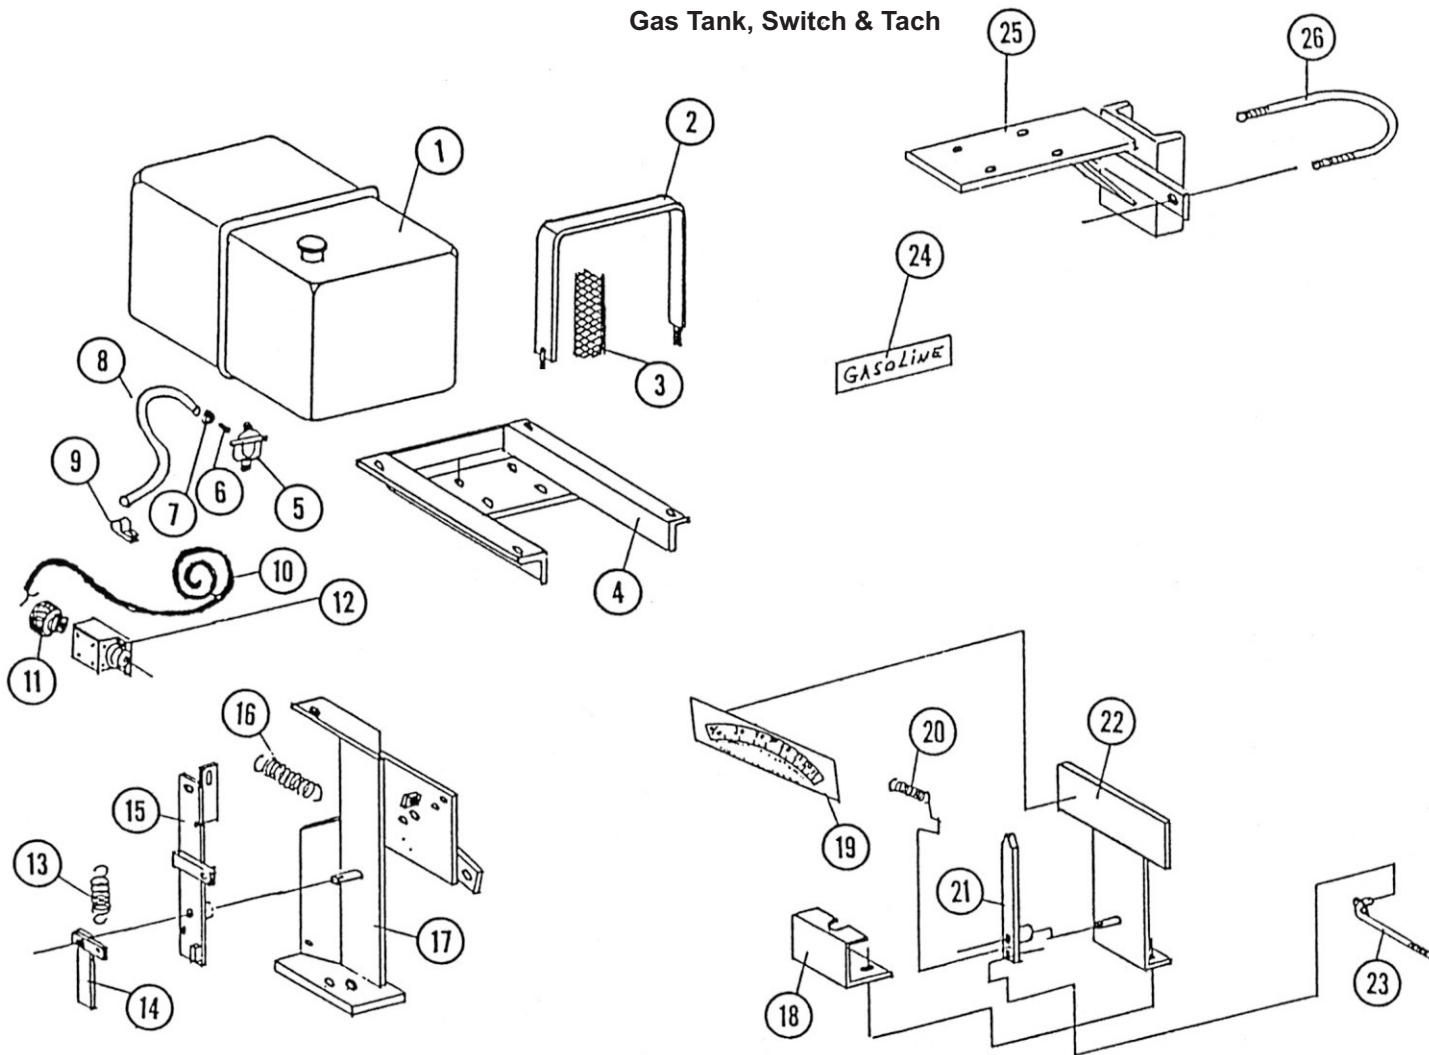

Gas Tank, Switch & Tach

No.	Part Number	Description	Oty.
1a	58406930	KIT, 5GAL STEEL REPLACEMENT 6 GAL P	1
2	58406210	STRAP, GAS TANK	2
3	58701670	BELTING,NEOP 5 PLY 1 IN	ft. 6.5
4	58406163	Mt, Gas Tank	1
5a	27749190	FILTER,GLASS BOWL FUEL	1
5b	59203220	MENDER,HOSE BR 3/16	1
5c	59300200	CLAMP,SCREW 7/32X5/8	2
6	58502310	BARB,HOSE 1/8 NPT X 3/16	1
7	56048450	CLAMP,SCREW 7/32X5/8	2
8	58406950	HOSE,GAS 3/16X23/64	5
9	59402970	CLAMP,LOOM 1/2 REMOVE JCK	5
10	58406700	WIRE,ELECT.3 WIRE 14 GA	4
11	52662170	GROMMET,CMPRSSN 1/2 NPT	1
12	52662151	SWITCH 6 X 613	1
13	58702480	SPRING TNSN .74 OD X .1 W X 3-1/8L	2
14	59203500	Trip	1
15	59203550	Arm	1
16	45048450	SPRING TNSN.67IDX3-1/8PLT	1
17	59203640	BRKT,SWITCH	1
18	59301330	Shield	1
19a	59300161	Decal, scale, percent	1
19b	59001660	DECAL,WARNING TRANS DISCN	1