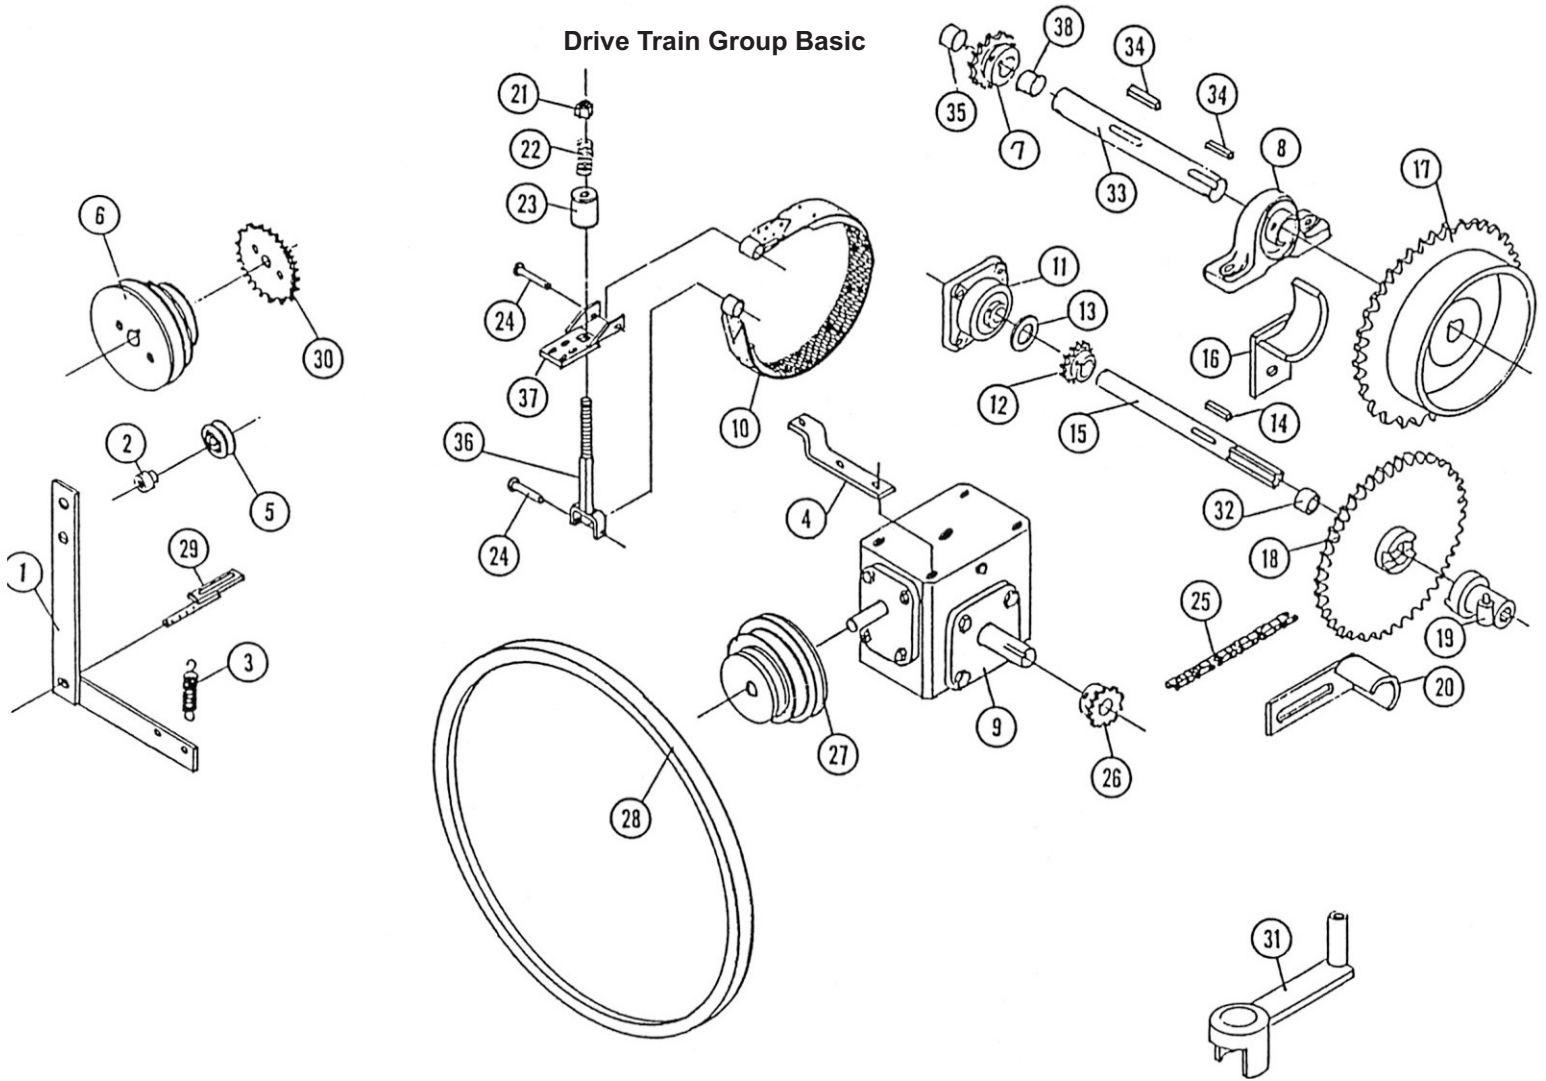

Drive Train Group Basic

No.	Part Number	Description	Qty.
23	59203710	CAP	1
24	59203070	PIN,CLEVIS 5/16 X 2-3/8	2
25a	87548460	CHAIN,#50 ROLLER PER FT	ft. 5
25b	87548470	CHAIN,#60 ROLLER PER FT	ft. 7.375
26	88003711	SPRKT,50B12 1-1/8 BORE	1
27	58500504	PLLY,STEP5-4-3X3/4B CNGRS	1
28	58801840	BELT,4L45	1
29	59000280	MOUNT,IDLER ARM	1
30	58900411	SPRKT,SENSOR 40A23 5/8	1
31	06000530	CRANK	1
32	52651770	BEARING,O 1.62X1.37X1.12LNG	1
33	58801622	SHAFT, JACK 37-40	1
34	52660710	KEY, 1/2 X 2 RD ENDS	1
35	59300882	SPACER	1
36	59203030	BOLT,SPRING T-SERIES	1
37	59203010	MOUNT,BRAKE	1
38	59300881	SPACER	1