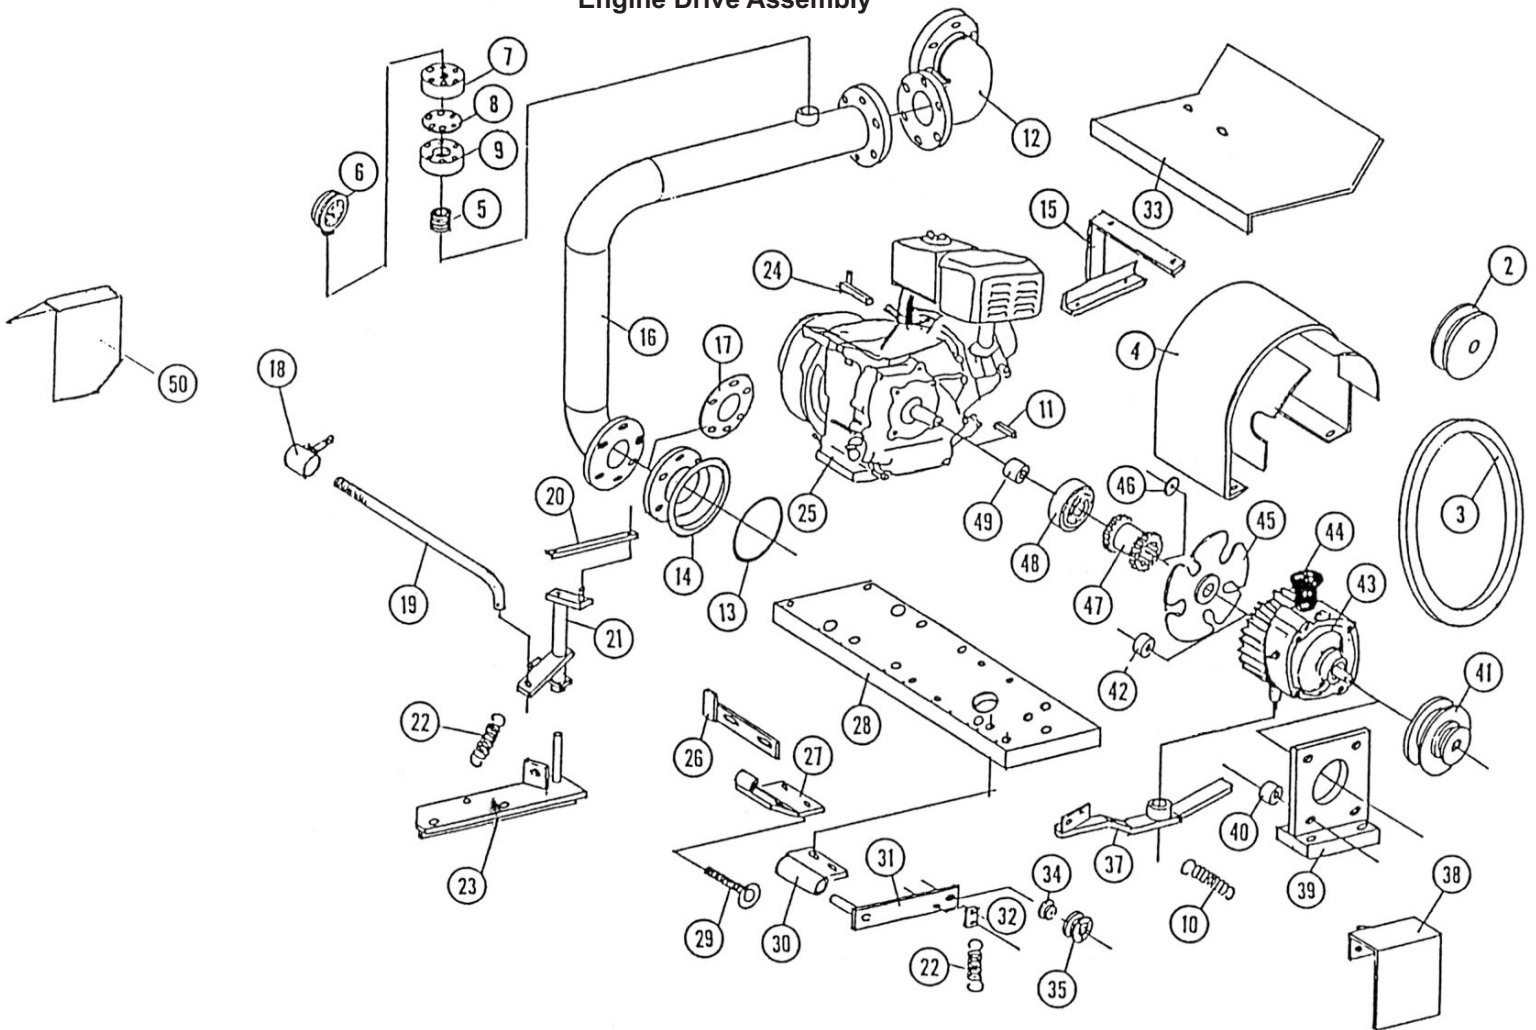

Engine Drive Assembly

No.	Part Number	Description	Qty.
2	59002090	PLLY,AS34 TYPE 1F 3/4BORE	1
3	59002110	BELT AX 26	1
4	59001650	SHROUD,FAN	1
5	58700990	NPPL,CLOSE SS 1-1/2"	1
6	58606750	GAUGE, PRESS 0-300	1
7	58606901	BODY,GAUGE PROTECTOR-TOP	1
8	58700460	DIAPHRAGM,GAUGE PROTECTOR	1
9	58606902	BODY,GAUGE PROTECTOR-BTMM	1
10	45048450	SPRING TNSN.67IDX3-1/8PLT	1
11	56348680	KEY, 3/8 SQ X 1-1/2	1
12	59204370	ELBOW, 37	1
13	58800233	SEAL RING 4" 6-3/8 OD X 9/16	1
14	59203400	Entry Fitting	1
15	59100080	Brkt. Shield	1
16	59204400	Elbow, E37 & E40	1
17	59001700	GASKET 6.12 BCD	1
18	58606223	Slide, 5/16 Bolt x 3/8" Rod	1
19	59000840	Link, Compensator	1
20	59001440	LINK, THROTTLE	1
21	59000830	Pivot, Compensator	1
22	45035360	SPRING TNSN 1 X 6 PLATED	2
23	59000890	Bracket, Compensator Pivot	1
24	59001450	THROTTLE EXT.	1