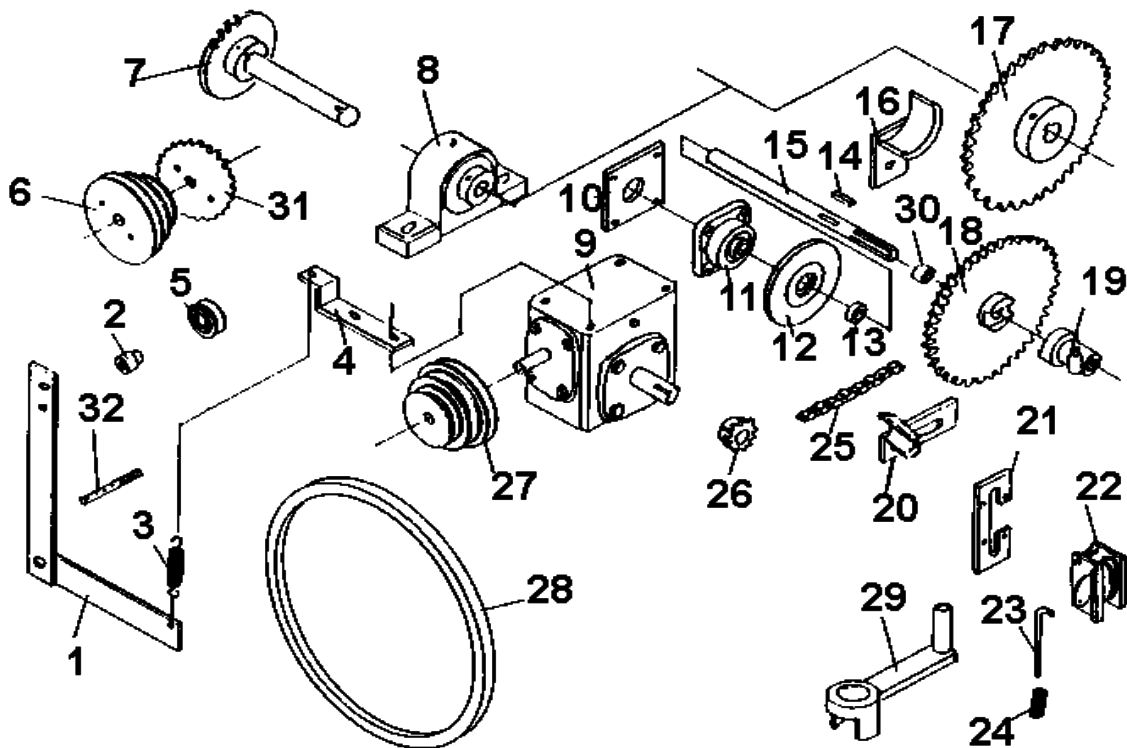

Drive Machanism

Item	Part Number	Description	Qty.
26	88049330	SPRKT,40B22 3/4 BORE	1
27	58500500	PLLY,STEP5-4-3X5/8 CNGRSS	1
28	58801841	BELT,4L 420	1
29	06000530	CRANK	1
30	52651770	BEARING,O 1.62X1.37X1.12LNG	1
31	58900412	Sprocket 23 Tooth x 1/5" Bore Sensor	1
32	58802611	PIN	1