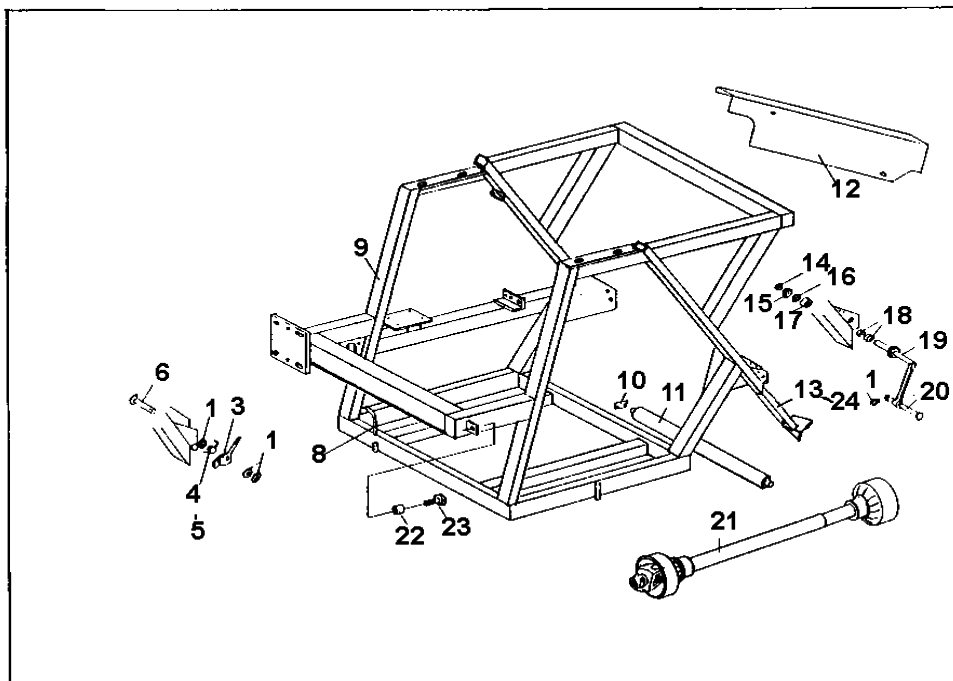

CRADLE PAGE

Item	Part Number	Description	Qty.
1	55317331	BUSH,MACH 1-3/8X7/8X14GA	4
3	02010127	HANDLE,PAWL	2
4	02010128	SPRING,RIGHT TORSION	1
5	02010135	SPRING,LEFT TORSION	1
6	02010129	PIN .55 X 3.37 OAL	2
7	52662540	RING,RET EX	2
8	02010133	Pin	1
9	58803631	Cradle	1
10	02010404	PLATE	1
11	02010410	ROLLER	1
12	02010124	Guard, Levelwind Chain	1
13	02010125	LEG,STABILIZER RIGHT	1
14	55170011	NUT,10-1.5MM NYLOC	2
15	02099058	NUT	2
16	02099049	WASHER	2
17	02099059	SPRING, RUBBER STABILIZER	2
18	02099056	BEARING,BRZ	4
19	02010126	CRANK	2
20	02000048	HANDLE	2
21	30036044	SHAFT,PTO60"OAL#1 BUSH	1
22	58803110	TUBE PTO MT	1
23	55049181	BOLT,3/4 X 3 HEAVY HEX	2
24	02010134	LEG,STABILIZER LEFT T-25	1