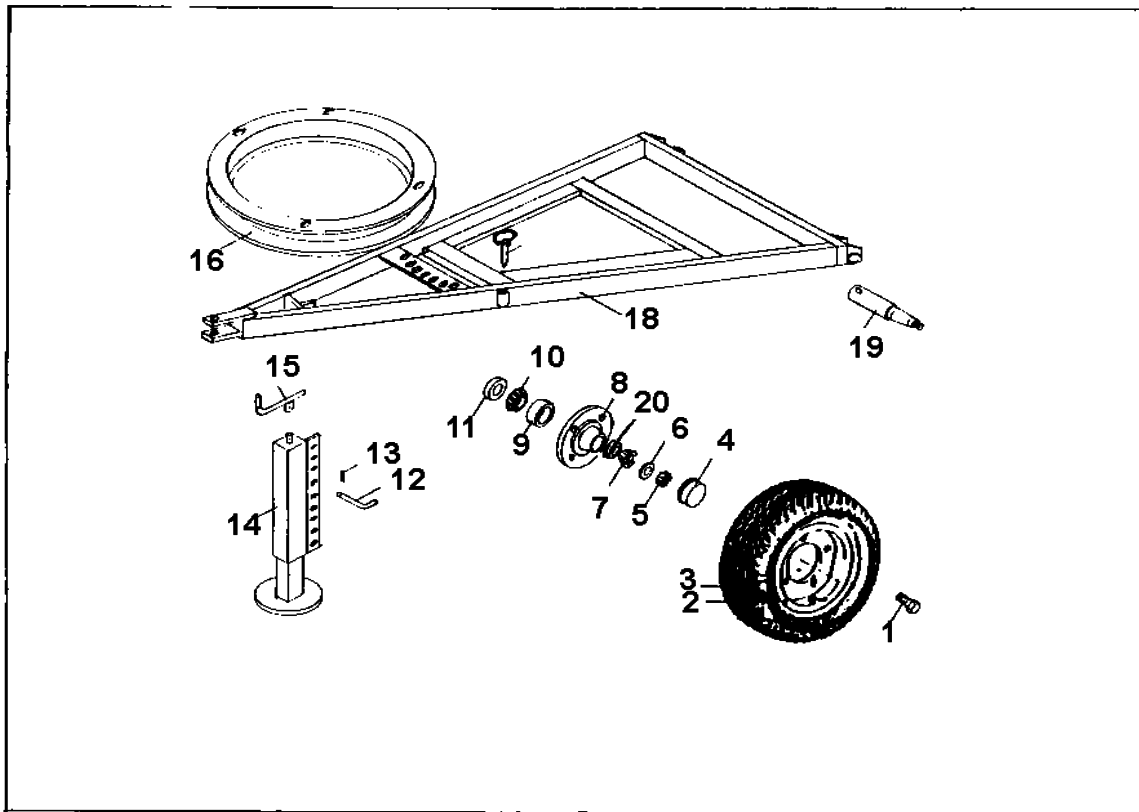

Note Some Parts Are Not Available

RUNNING GEAR ASSEMBLY

Running Gear Assembly			
Item	Part Number	Description	Qty.
1	58900630	Bolt, Wilton 913539 Lug	8
2	50201740	WHEEL&TIRE ASSY 6.70X15 5"BCD4BOLT	2
3	58802520	Tire, 6.70 x 4 1/2 KB 4 Bolt	2
4	22709360	CAP,HUB	2
5	55209440	NUT,SLOTTED NF 5/8	2
6	55306280	BUSH,MACH 1-1/2X1X18GA	2
7	51509420	BEARING,TIMKEN LM11949	2
8	58900650	HUB,WITH CUPS ONLY W633	2
9	51009400	RACE,LM67010	2
10	51509390	BEARING,TIMKEN LM67048	2
11	58900660	SEAL,CR14975	1
12	58901520	Pin	1
13	56102040	PIN,HAIR .118DIAX2-11/16	1
14	02000402	JACK,TONGUE T25A,25Q	1
15	58901530	Handle Jack	1
16	02010121	BEARING,TURNTABLE	1
17	52358660	PIN,HITCH 3/4 X 6-1/2	1
18	58802012	Chassis, T-25	1
19	58901510	SPINDLE, T25	2
20	51009410	RACE,OUTER LM11910	2

SPOOL PAGE

Item	Part Number	Description	Qty.
1	59001800	Elbow, Upper (see Engine drive page for Engine elbow)	1
2	02000185	GASKET,RISER 5.12 BCD 3-1/2 ID	1
3	02000428	SNAP RING 65 MM	3
4	02000439	SPACER	1
5	02000441	WASHER,NYLON THRUST	1
6	02000440	SEAL,CHEVRON	1
7	02000442	BEARING,SPOOL RH FLANGED (AG4)	1
8	58801030	BEARING,IDLER-T25	1
9	02099450	BAND, HOSE 75MM	2
10	02000445	ELBW,78MMX3" FEMALE LVR.	1
12	58801552	FITTING,ENTRY T21&T25	1
13	58800223	SEAL RING 3" 4.5 X 3.5 X 1/2	3
14	58804690	GUARD PLATE, IDLER	1
15	55025550	BOLT,3/4 X 5-1/2	1
16	58803171	Idler Arm T-25	1
17	58900081	Bushing 5/8 x 1 x 1-1/2" Long	1
18	88015690	IDLER,W/BUSH	1
19	58804700	GUARD,IDLER	2
20	40249060	PLLY,WRP17/32X2X7/8B STL	2
21	32551910	BUSH,STL.843X.56X.62L	2
22	58606210	CABLE RETAINER	2
23	75048440	CABLE,1/4-7X19 GAC PER FT	ft. 8
24	56040590	Clamp 1/4"	4
25	52357180	BOLT,STEP 5/16 X 1 GR2	13
26	87548480	CHAIN,#80 ROLLER PER FT	ft. 20.56
27	58900941	BELTING 30 1.75 X 23.5'	1