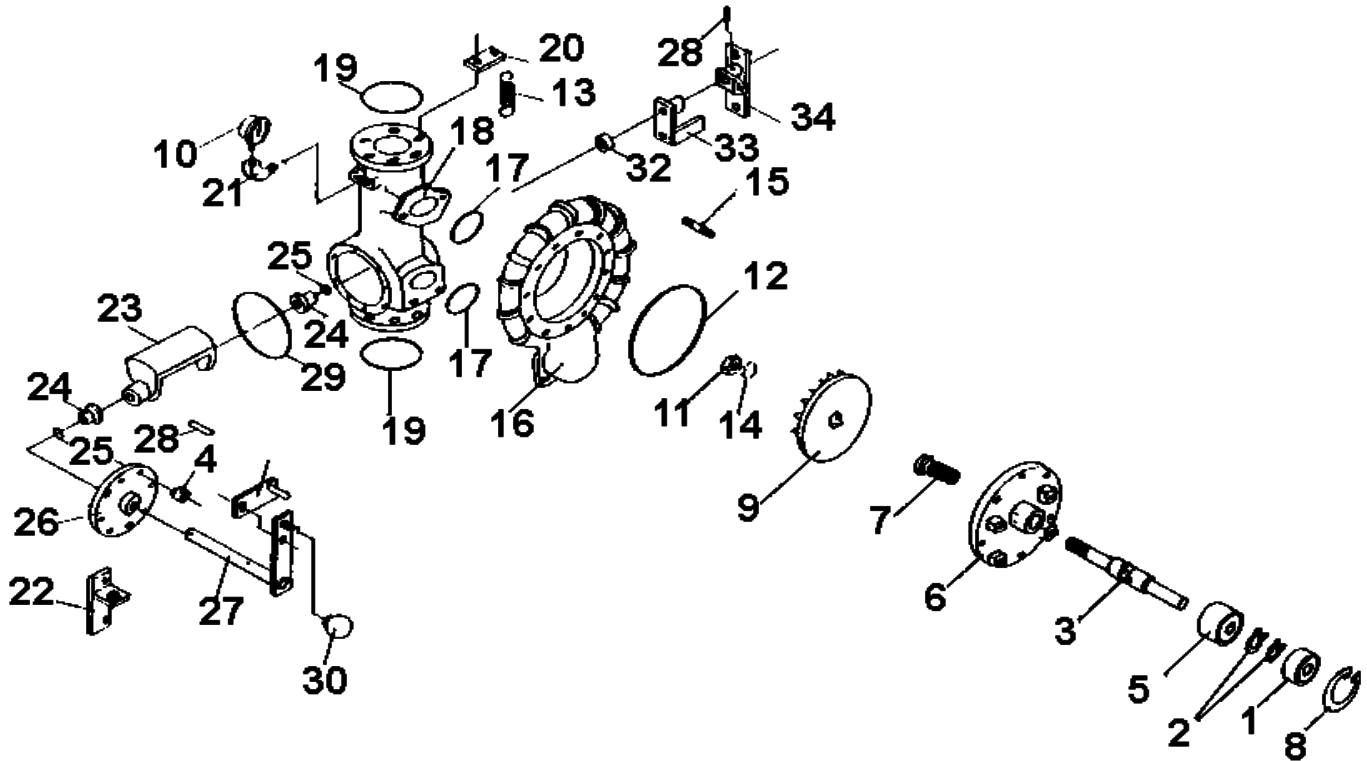

Turbine Assembly

Item	Part Number	Description	Qty.
1	52356951	BEARING,PEER 6203-2RS	1
2	52358570	RING,RET	1
3	58804540	SHAFT,RNR	2
4	58505530	BUSH,STL 5/8X.35X.56 OAL	1
5	52356941	BEARING,40MMX17MMX11/16"OAL	1
6	27748743	FACE PLATE,5/8 SNGL SEAL	1
7	46549130	SEAL,MECH 1/2"ID	1
8	52662541	RING,RET EX	2
9	27748722	RUNNER, .5 - PP100	1
10	58606750	GAUGE, PRESS 0-300	1
11	55248510	NUT,JAM NF 1/2	1
12	46548500	O-RING 5-15/16X5-3/4X3/32	1
13	45035360	SPRING TNSN 1 X 6 PLATED	1
14	55448650	WASHER,STAR EXTRNL 1/2"	1
15	55049020	STUD,SS 1/4-20X1-1/2 SPEC	8
16	27748671	VOLUTE, PP-100	1
17	46548670	O-RING 2-5/8X2-3/8X1/8	2
18	27648532	DIVERTER 100 THRU DRILLED	1
19	46548840	O-RING, 3.35" ID X .210" CS	2
20	58802401	Spring Holder	1
21	52506151	ELBW,STRT BR 1/4X90	1
22	58804140	GATE SHAFT STOP PP-100	1
23	27748701	GATE, PP-100	1
24	51148500	BEARING,O FL 5/8X1/2X5/8 LNG	2
25	46548600	O-RING 5/8 X 1/2 X 1/16	2
26	27648541	PLATE,COVER PP-100	1
27	58505390	SHAFT, GATE	1
28	55648460	PIN,SPRING 3/16 X 1	1
29	46548590	O-RING 3-11/16X3-1/2X3/32	1