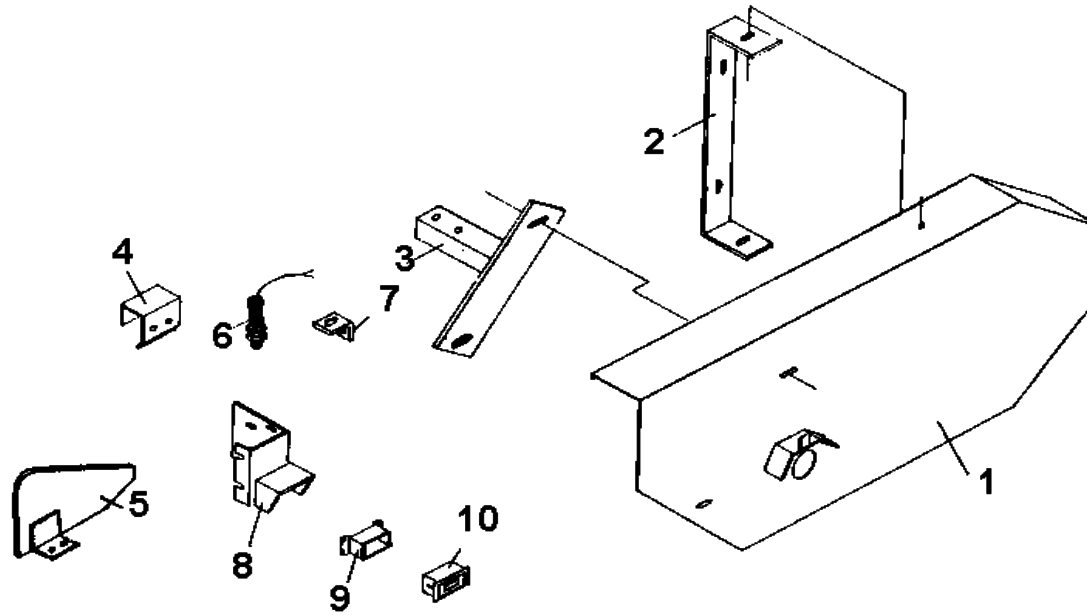

Shield Group

Item	Part Number	Description	Qty.
1	58802388	Guard, T-25	1
2	58900792	Bracket, T-25	1
3	58900761	Guard Bracket	1
4	58802410	GUARD,BELT ALL T SERIES	1
5	58900970	Guard, Final Drive Sprocket	1
6	28804660	Sensor	1
7	58902090	Mt. Sensor	1
8	58804711	GUARD,VOLUTE	1
9	58804671	CASE,BASE MT BMK-2 RDLIN	1
10	58804650	TACH DSPLY RD LION DITAK5	1
	58804661	BATTERY, BNA-00-000/D (not shown)	2