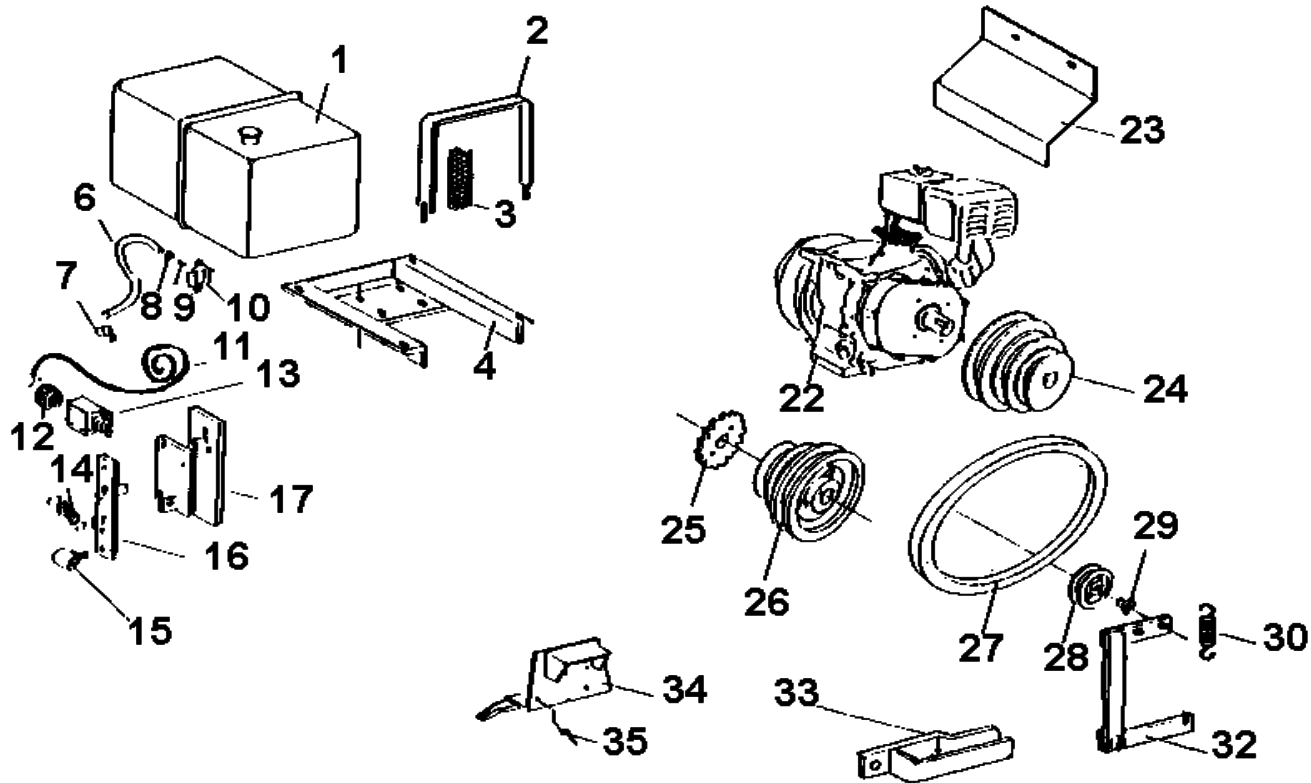

Engine Drive Assembly

Item	Part Number	Description	Qty.
30	45035360	SPRING TNSN 1 X 6 PLATED	1
32	58801595	Arm, Engine Idler	1
33	59100240	Guard, E-25 Belt	1
34	58804713	Mt. Tachometer	1
35	52659511	Grommet, 1/13 Ga. X 1/8"	1
36	56348465	KEY 7 MM X 1.25	1