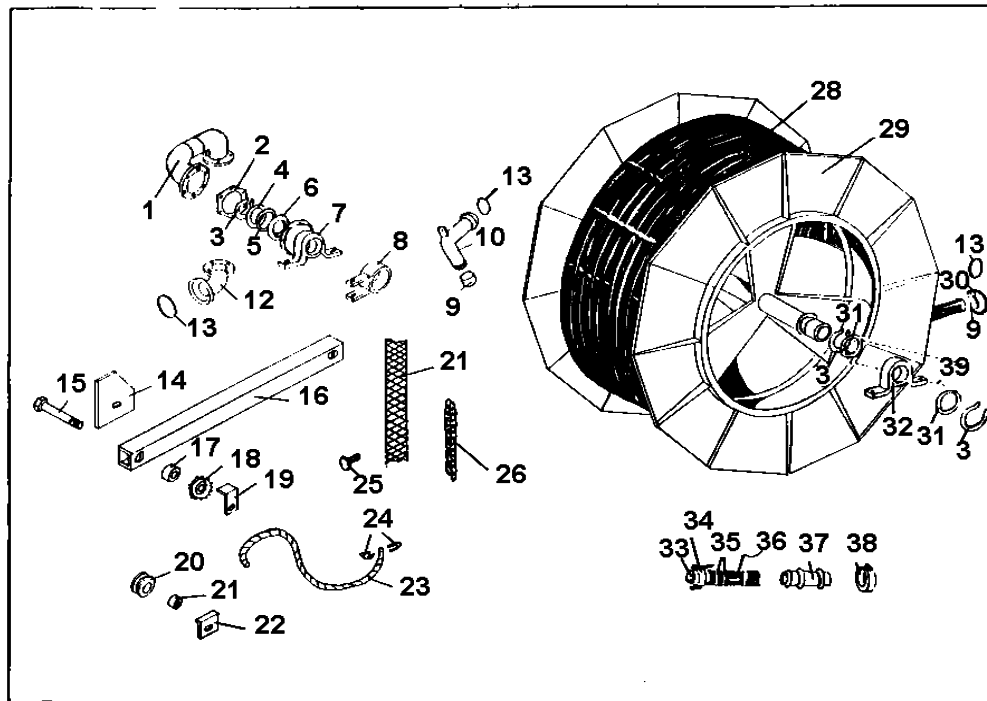

SPOOL PAGE

Item	Part Number	Description		Qty.
28	58401779	TUBE,PE 75MM 2.5 ID PER FOOT		800
29	58900864	Tube End	Spool	1
30	02000453	TUBE END,75MM X 3" SOCKET		1
31	02000429	SPACER		2
32	02000430	BEARING		1
33	58802560	HOSE END, 3" BALL TO 3" HOSE		1
34	58800221	LEVER RING 3" 451 76MM		1
35	03019207	SUPRA CLAMP 79MM-85MM		4
36	25249622	HOSE, IRR SUPPLY REMNANT 3"(PERFT		30
37	58802661	HOSE END INLET 3		1
38	40049271	BAND,RING LOCK 3 IN		1
39	87548450	CHAIN,#40 ROLLER PER FT		8.3