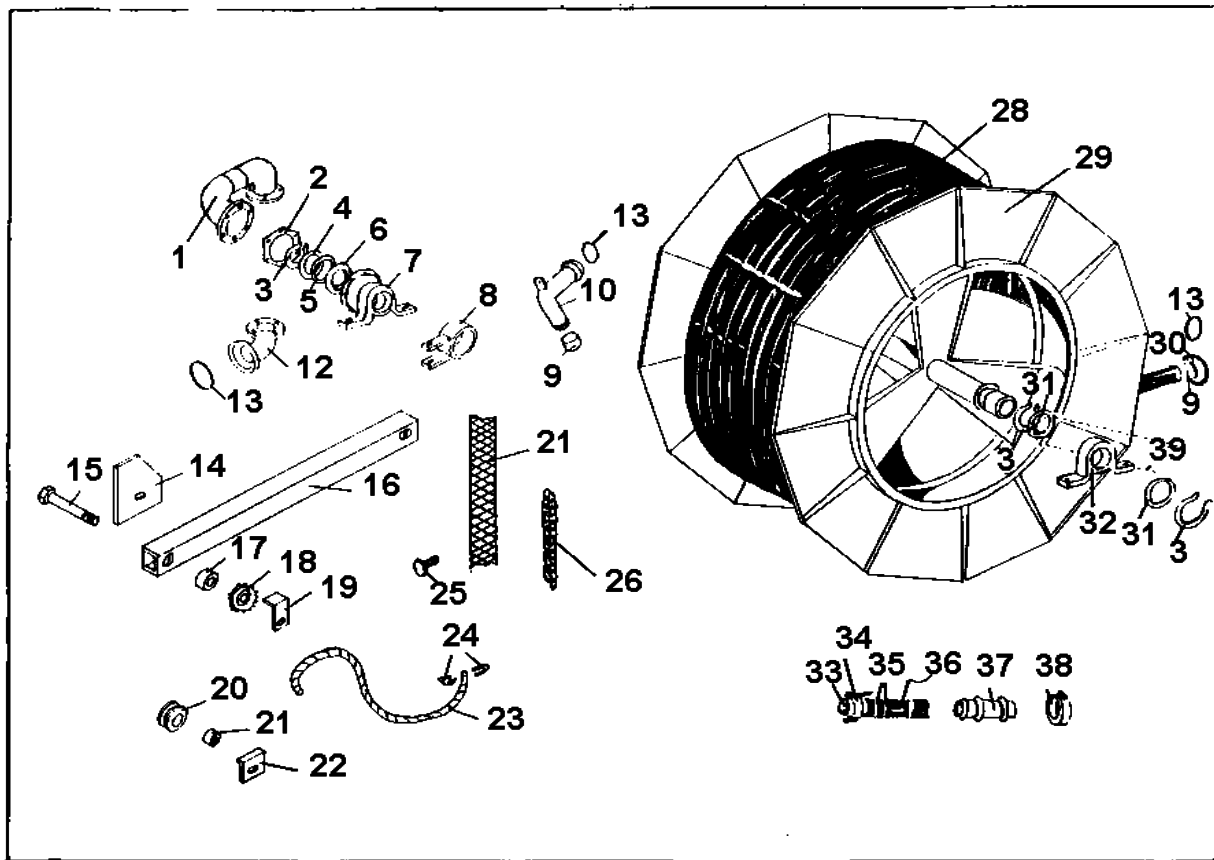

Note Some Parts Are Not Available

RUNNING GEAR ASSEMBLY

Running Gear Assembly			
Item	Part Number	Description	Qty.
1	58900630	Bolt, Wilton 913539 Lug	8
2	50201740	WHEEL&TIRE ASSY 6.70X15 5"BCD4BOLT	2
3	58802520	Tire, 6.70 x 4 1/2 KB 4 Bolt	2
4	22709360	CAP,HUB	2
5	55209440	NUT,SLOTTED NF 5/8	2
6	55306280	BUSH,MACH 1-1/2X1X18GA	2
7	51509420	BEARING,TIMKEN LM11949	2
8	58900650	HUB,WITH CUPS ONLY W633	2
9	51009400	RACE,LM67010	2
10	51509390	BEARING,TIMKEN LM67048	2
11	58900660	SEAL,CR14975	1
12	58901520	Pin	1
13	56102040	PIN,HAIR .118DIAX2-11/16	1
14	02000402	JACK,TONGUE T25A,25Q	1
15	58901530	Handle Jack	1
16	02010121	BEARING,TURNTABLE	1
17	52358660	PIN,HITCH 3/4 X 6-1/2	1
18	58802012	Chassis, T-25	1
19	58901510	SPINDLE, T25	2
20	51009410	RACE,OUTER LM11910	2

SPOOL PAGE

Item	Part Number	Description	Qty.
1	59001800	Elbow, Upper (see Engine drive page for Engine elbow)	1
2	02000185	GASKET,RISER 5.12 BCD 3-1/2 ID	1
3	02000428	SNAP RING 65 MM	3
4	02000439	SPACER	1
5	02000441	WASHER,NYLON THRUST	1
6	02000440	SEAL,CHEVRON	1
7	02000442	BEARING,SPOOL RH FLANGED (AG4)	1
8	58801030	BEARING,IDLER-T25	1
9	02099450	BAND, HOSE 75MM	2
10	02000445	ELBW,78MMX3" FEMALE LVR.	1
12	58801552	FITTING,ENTRY T21&T25	1
13	58800223	SEAL RING 3" 4.5 X 3.5 X 1/2	3
14	58804690	GUARD PLATE, IDLER	1
15	55025550	BOLT,3/4 X 5-1/2	1
16	58803171	Idler Arm T-25	1
17	58900081	Bushing 5/8 x 1 x 1-1/2" Long	1
18	88015690	IDLER,W/BUSH	1
19	58804700	GUARD,IDLER	2
20	40249060	PLLY,WRP17/32X2X7/8B STL	2
21	32551910	BUSH,STL.843X.56X.62L	2
22	58606210	CABLE RETAINER	2
23	75048440	CABLE,1/4-7X19 GAC PER FT	ft. 8
24	56040590	Clamp 1/4"	4
25	52357180	BOLT,STEP 5/16 X 1 GR2	13
26	87548480	CHAIN,#80 ROLLER PER FT	ft. 20.56
27	58900941	BELTING 30 1.75 X 23.5'	1