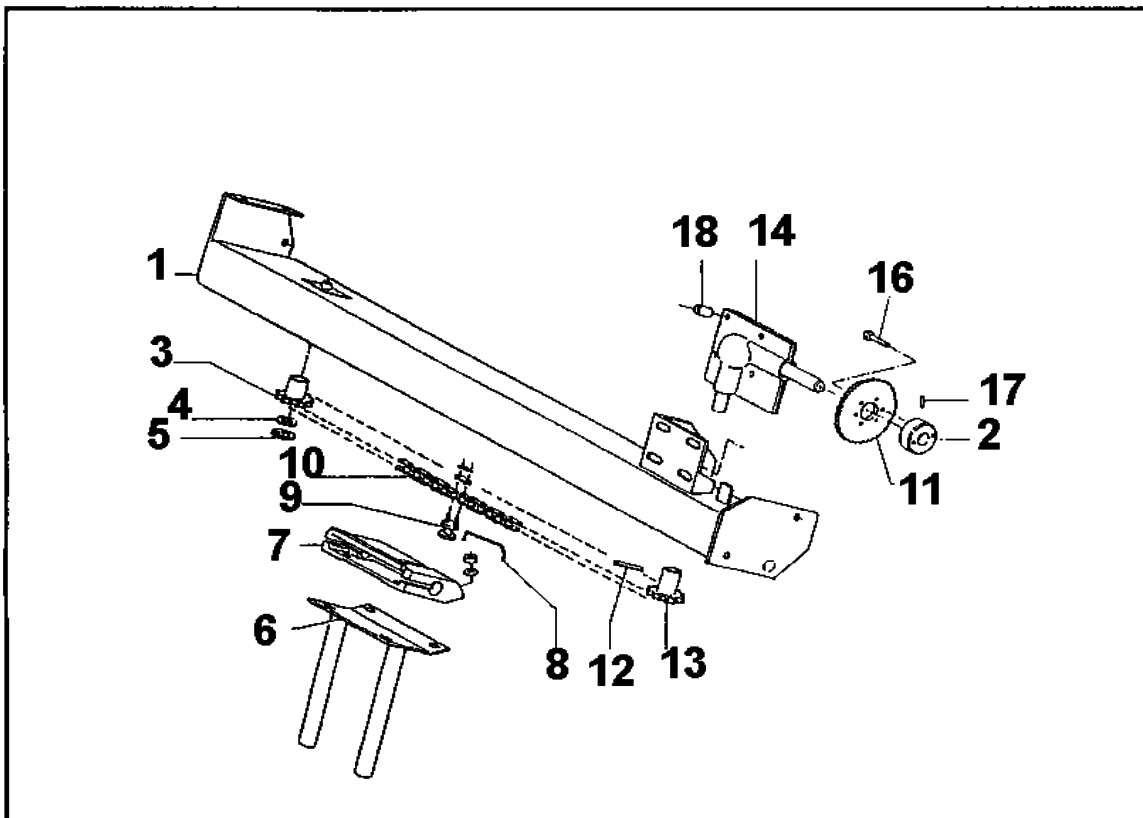

LEVELWIND MECHANISM

LEVELWIND MECHANISM

Item	Part Number	Description	Qty.
1	02199477	FRAME,LEVELWIND58-3/4"OAL	1
2	02000153	HUB, SPROCKET	1
3	02000475	SPRKT,LVLWND IDLER 13T A1	1
4	55306280	BUSH,MACH 1-1/2X1X18GA	1
5	52662540	RING,RET EX	1
6	02010142	FORK, 75MM - A1 SHORT	1
7	02000141	SUPPORT,FORK	1
8	02000776	CLIP,RETAINING	1
9	02000496	LINK, HOSE GUIDE, ROUND END	1
10	02000473	CHAIN 5/8 METRIC ROLLER PER FT.	
11a	02000482	SPRKT,1/2" A 30T SPECIAL	1
11b	02203860	SPRKT,1/2 X 27 TOOTH	1
12	58902140	PIN,SPRING 7MM X 45MM	1
13	02000479	SPRKT,LVLWND DRIVER 13T 5/8"	1
14	02001085	GEARBOX,RIGHT ANGLE	1
16	55050010	Bolt, 8mm x 25mm	2
17	02000152	SCREW,12MMX25MM DOGPOINT(7.5MM DIA)	1
18	02001084	SPACER, GEARBOX - A-SERIES	4