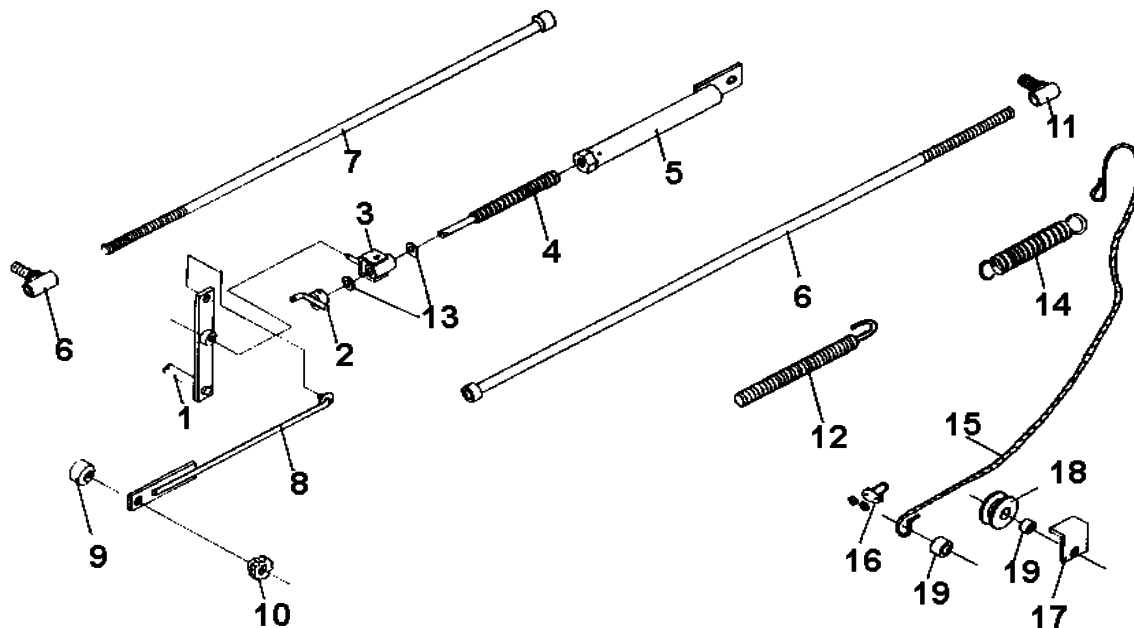

Control Linkage

Item	Part Number	Description	Qty.
1	58901802	Arm Compensator	1
2	58803090	HANDLE,CRANK	1
3	58505610	SWIVEL	1
4	58505650	SCREW	1
5	58506575	Tube, Compensator	1
6	58901816	Safety Rod, T-25	1
7	58901773	Rod, Shut off	1
8	59000250	Rod, Compensator	1
9	58901760	BUSH	1
10	40248530	KNOB, 1/2 IN. INTRNL THD	1
11	58606220	SLIDE,ROD	1
12	58802550	LEADSCREW,IDLER	1
13	58506100	WASHER,NYLON 3/8	2
14	58802880	SPRING, 1-1/2 X .25 X 10	1
15	75048440	CABLE,1/4-7X19 GAC PER FT	6 ft.
16	56005270	CLAMP,1/4 CABLE	2
17	58606210	CABLE RETAINER	1
18	40249060	PLLY,WRP17/32X2X7/8B STL	2
19	32551910	BUSH,STL.843X.56X.62L	2