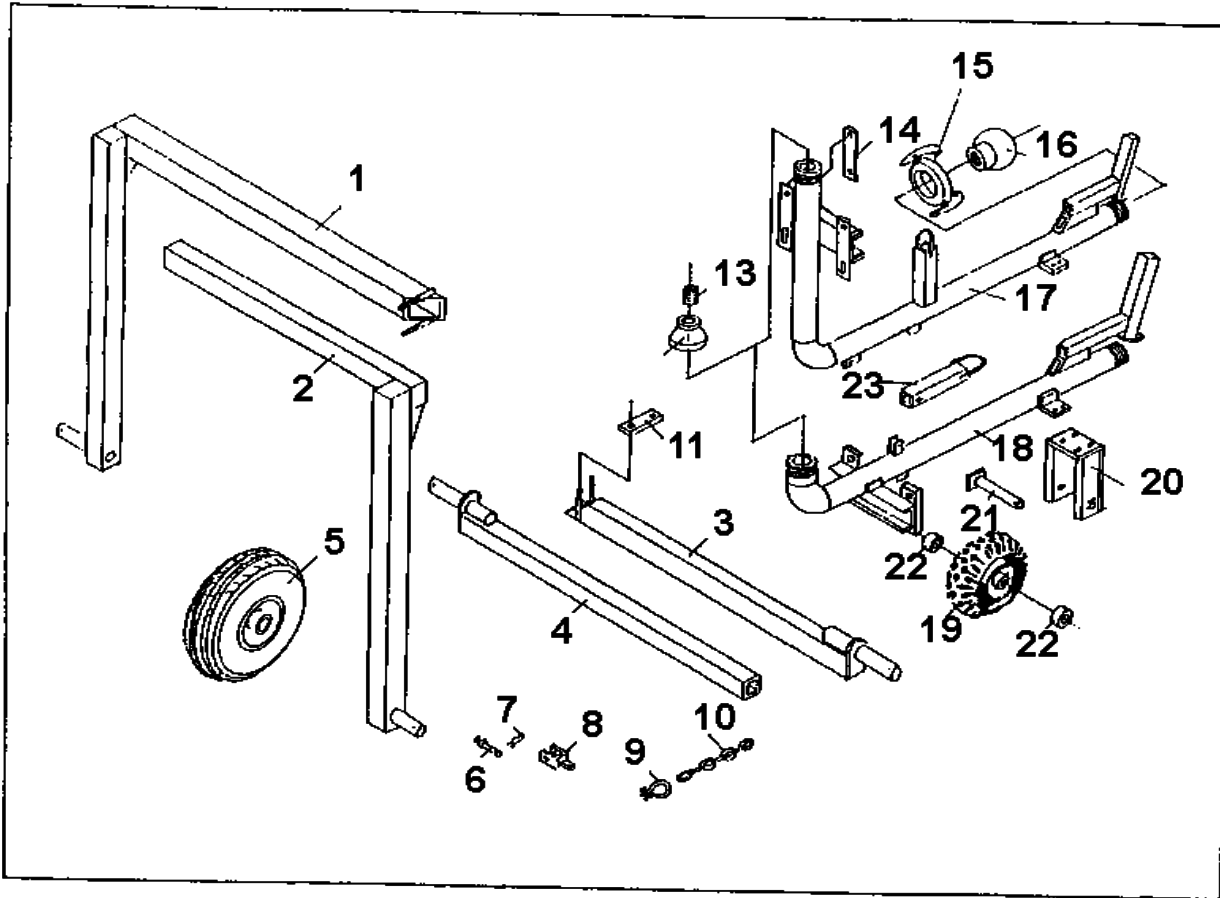

Sprinkler Cart Assembly

Item	Part Number	Description	Qty.
1	58406402	Gun Cart Leg Outer	1
2	58406332	Gun Cart Leg Inner	1
3	58406404	LEG, OUTER T-25 LOW	1
4	58406334	LEG, INNER T-25 LOW	1
5	58602291	WHEEL&TIRE, 5:7X5X8B1.25 4	2
6	55832810	PIN, HITCH 3/4X3 T HEAD	1
7	56102040	PIN, HAIR .118 DIA X 2-11/16	1
8	52354210	HITCH, CHAIN	1
9	58900791	SHACKLE RD PIN CHN 5/16 GLV	1
10	85040600	CHAIN, 3/8 PROOF COIL PLTD	3 ft.
11	58802250	Clamp	1
12	52549650	CPLNG, RDCNG GLV 2-1/2 X 2	1
13	52549640	NPPL, CLOSE BIP 2	1
114	58706411	STRAP	2
15	58800221	LEVER RING 3" 451 76MM	1
16	58802811	COUPLER, 3" BALL X 2-1/2 PIPE	1
17	58406563	Guncart Body T-25 High	1
18	58900003	Guncart Body T-25 Low	1
19	58608110	WHEEL&TIRE, 4:1X3:5X4 1B2P	1
20	58801481	YOKE	1
21	58608990	AXLE	1
22	58608440	SPACER	2
23	58900871	Lift Bail	1