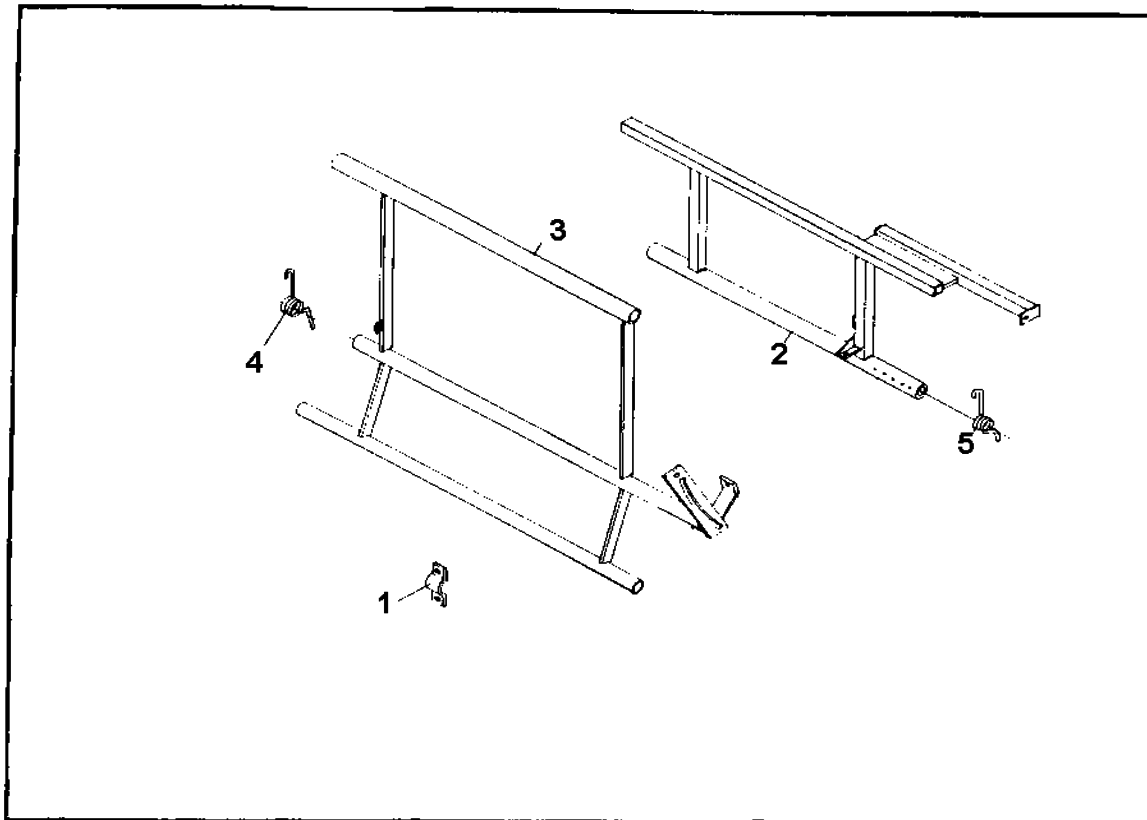

HOSE RETENTION BAR

Item	Part Number	Description	Qty.
1	02000164	RETAINER	2
2	58901894	Safety Bar	1
3	58901963	BAR, COMP T-25	2
4	02200166	SPRING, COIL - SHUT OFF	1
5	45050000	SPRING,SAFETY BAR	1