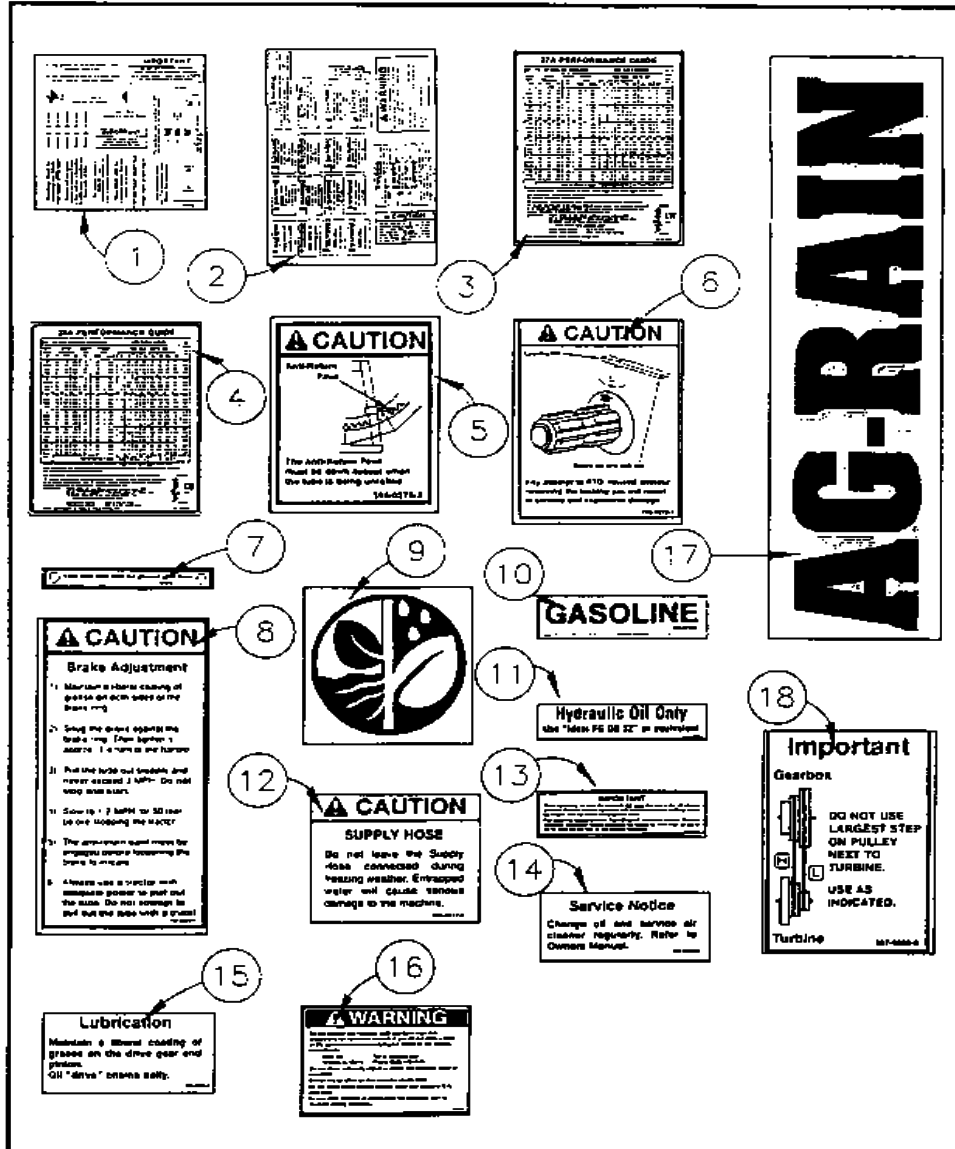

Decal Group

Item	Part Number	Description	Qty.
1	59405650	DECAL,INSTRUCTION	1
2	59405651	DECAL,WARNING	1
3	59701550	DECAL,PERFORMANCE 27A	1
4	59701540	DECAL,PERFORMANCE 25A	1
5	59502752	DECAL,ANTI-RETURN PAWL	1
6	59502751	DECAL,PTO REWIND	1
7	59000130	DECAL,LVLWND LUBRICATION	1
8	59603090	DECAL,CAUTION BRAKE ADJ	1
9	58502992	DCL ROUND LOGO 6 IN.	6
10	59001130	DECAL, GASOLINE	1
11	59502770	DECAL,HYD OIL	1
12	59600170	DECAL,SUPPLY HOSE	1
13	59505010	DECAL IMPORTANT	1
14	59604260	DECAL SERVICE NOTICE	1
15	59604280	DECAL LUBRICATION	1
16	59701240	DECAL,WARNING	1
17	58504042	DCL AG-RAIN 3 IN LTRS	3
18	59700550	DECAL,IMPT.PULLEY USE	1