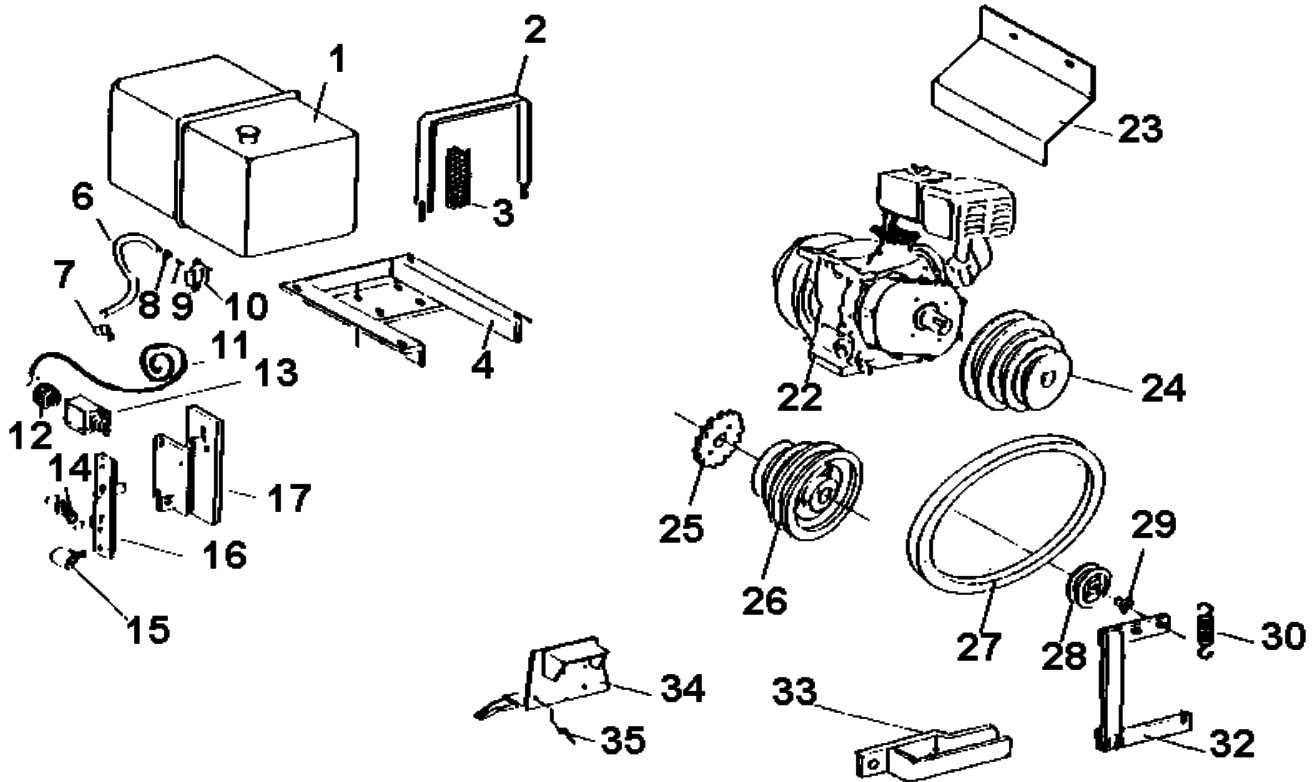

Engine Drive Assembly

Item	Part Number	Description	Qty.
1	99071070	KIT, 5GAL STEEL REPLACEMENT 6 GAL P	1
2	58406210	STRAP, GAS TANK	2
3	58701670	BELTING,NEOP 5 PLY 1 IN	ft. 6.5
4	58406163	Mt. Fuel Tank	1
6	58406950	HOSE,GAS 3/16X23/64	ft. 5
7	59402970	CLAMP,LOOM 1/2 REMOVE JCK	5
8	56048450	CLAMP,SCREW 7/32X5/8	2
9	58502310	BARB,HOSE 1/8 NPT X 3/16	1
10	27749190	FILTER,GLASS BOWL FUEL	1
11	58406700	WIRE,ELECT.3 WIRE 14 GA	ft. 4
12	52662170	GROMMET,CMPRSSN 1/2 NPT	1
13	52662151	SWITCH 6 X 613	1
14	45048450	SPRING TNSN.67IDX3-1/8PLT	1
15	58606224	Slide, 3/8" Rod x 1/2" Bolt	1
16	59001070	ROCKER ARM,SWITCH	1
17	59001020	PLATE,SWITCH	1
22	58407011	ENGINE,HONDA5.5 2:1 REDUC	1
23	59100280	Cover, Engine	1
24	58500505	PLLY,3 STEP 22MM BORE	1
25	58900430	Sprocket, 40/10 Tooth Sensor	1
26	58900580	PLLY,STEP5/8B W/THD HOLES	1
27	58502530	BELT,4L32	1
28	58606120	PLLY,IDLER W/O 1/2" SLEEVE	1
29	58606130	BUSH,SHOULDERSB0003 EFSON	1