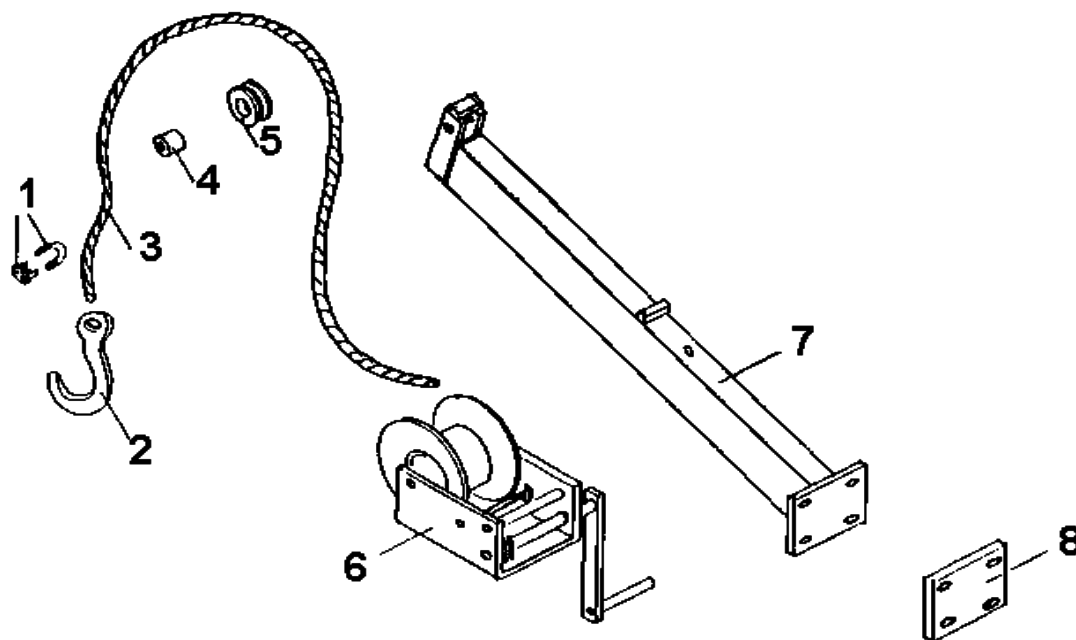

Sprinkler Cart Assembly

Item	Part Number	Description	Qty.
1	56048450	CLAMP,SCREW 7/32X5/8	2
2	52355651	HOOK CLEVIS SLIP 1/4	1
3	75048440	CABLE,1/4-7X19 GAC PER FT	8 ft.
4	32551910	BUSH,STL.843X.56X.62L	1
5	40249060	PLY,WRP17/32X2X7/8B STL	1
6	40048551	WINCH FULTON K 1550	1
7	58802982	BOOM,GUNCART T-21-25	1
8	58803450	CLAMP PLATE	1