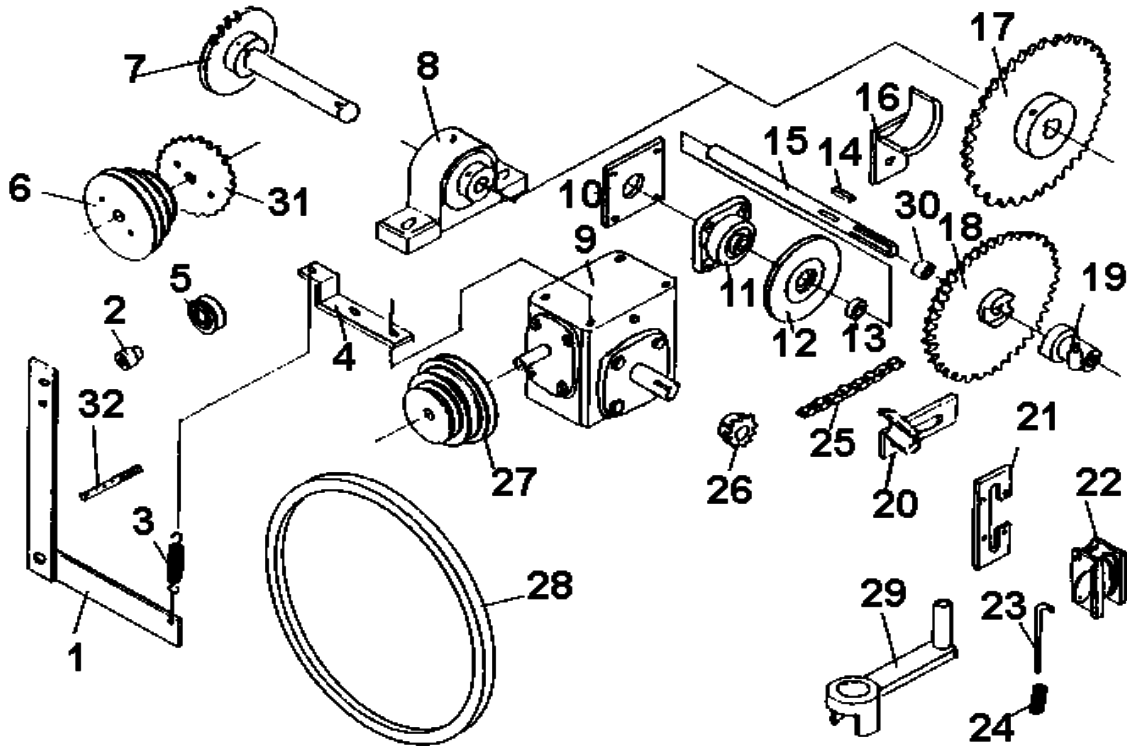

Drive Train Group

Item	Part Number	Description	Qty.
1	58801590	Idler Arm	1
2	58606130	BUSH,SHOULDERSB0003 EFSN	1
3	45035360	SPRING TNSN 1 X 6 PLATED	1
4	58804201	MOUNT,SPRING	1
5	58606120	PLLY,IDLER W/O 1/2" SLEEVE	1
6	58900581	PLLY,STEP1/2B W/THR HOLES	1
7	58801621	SHAFT FINAL DRIVE 1-1/2	2
8	58609820	BEARING,PLLW BLCK 1-1/2"	1
9	58802860	GEARBOX,WORM30-1ASYJ 715B	1
10	58801750	BEARING,SPACER PLATE	1
11	58408070	BEARING,FLANGE 4 HOLE 1-3/8	2
12	58405231	SPRKT,BRAKE 50-16	1
13	55302540	BUSH,MACH 2-1/8X1-3/8X10G	3
14	52657930	KEY, 5/16 X 1-1/2 RD ENDS	1
15	58405190	SHAFT,CLUTCH	1
16	58801111	IDLER	1
17	88048800	SPRKT,50B60 1-1/2 BORE	1
18	52651752	SPROCKET CLUTCH	1
19	52651840	CLUTCH,PTO SNAP	1
20	58801101	Idler 40 Slide	1
21	58801260	MOUNT,BRAKE ASSY	1
22	30148530	BRAKE ASSY, AUSCO 26291	1
23	58802420	BOLT,BRAKE SPRING	1
24	45048580	SPRING,COMP 2-1/2X1/2ID PLTD	1
25a	87548450	CHAIN,#40 ROLLER PER FT	ft. 4.3
25b	87548460	CHAIN,#50 ROLLER PER FT	ft. 5.62