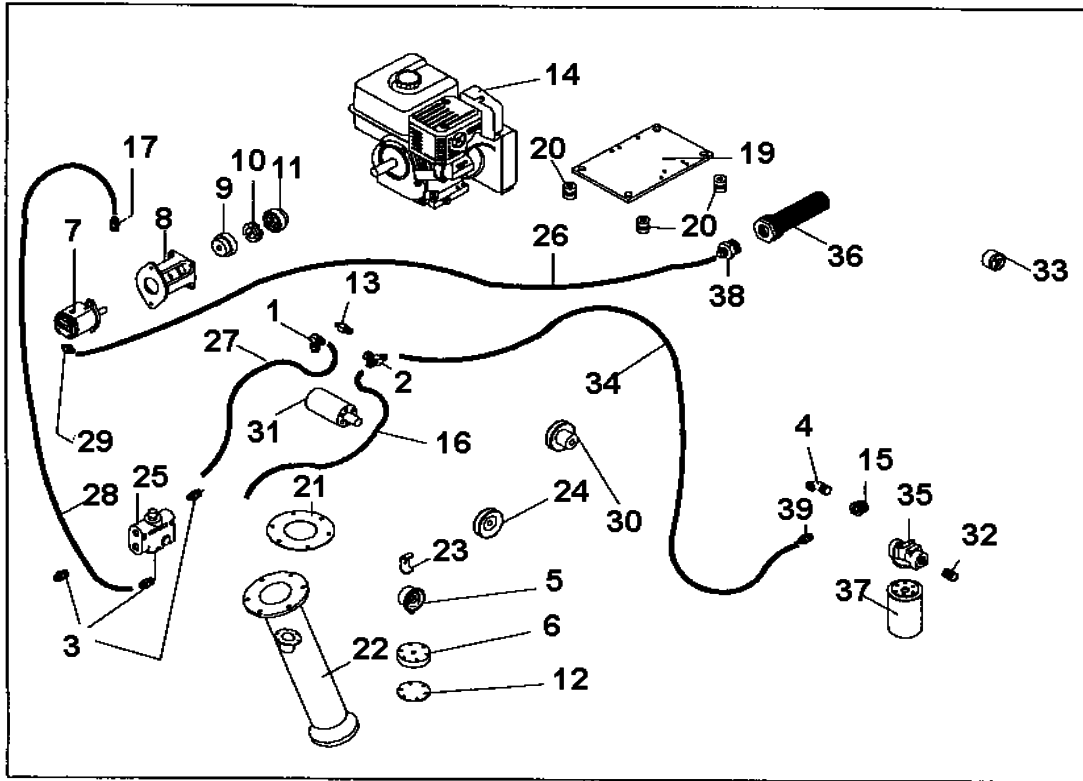

Engine Drive Assembly

Item	Part Number	Description	Qty.
32	52501602	NPPL,CLOSE BIP 3/4	1
33	59501080	GAUGE,OIL FILTER	1
34	59502110	HOSE,8FJICX8FJIC45DEGX81"	1
35	59501060	HEAD,OIL FILTER	1
36	59500801	FILTER HYD OIL 1-1/2X3/4	1
37	59501070	FILTER,SPIN HYD OIL	1
38	59501230	ADPTR,8MJICX3/4MNPT	1
39	59501210	ADPTR,8MJICX1/2MNPT	1