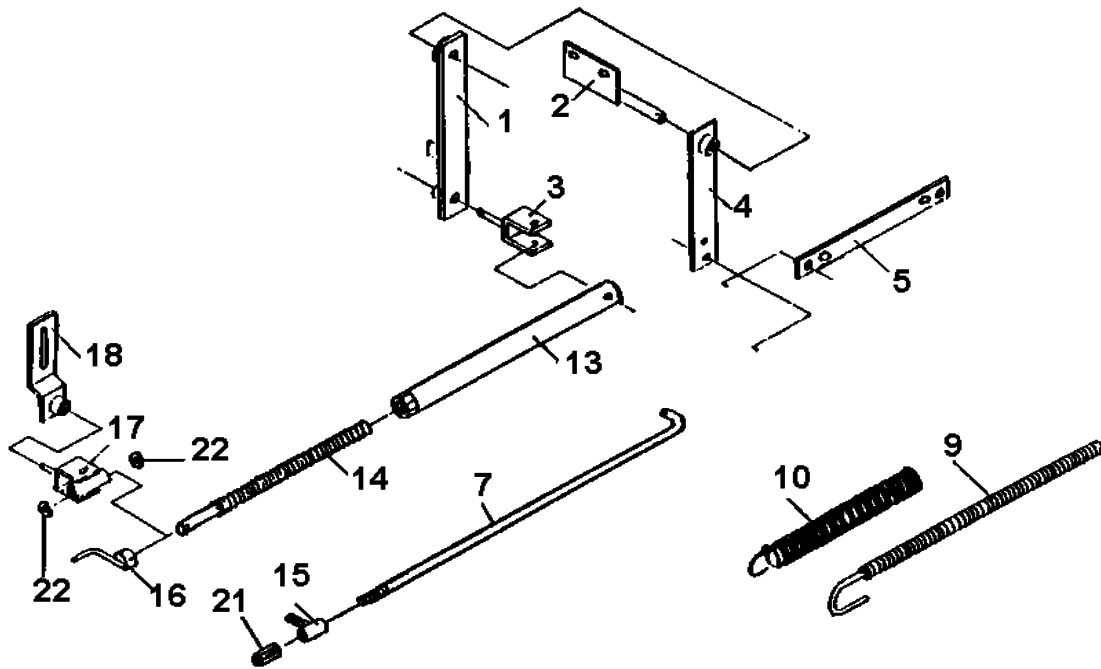

Control Linkage

Item	Part Number	Description	Qty.
1	58605350	LEVER,COMP	1
2	58605380	Lever Mt.	1
3	58505580	YOKE	1
4	58605310	LEVER,SHUT OFF	1
5	58801715	LINK,T-25	1
7	58605283	Safety shut off rod 3/8" dia	1
9	58802550	LEADSCREW,IDLER	1
10	58802880	SPRING, 1-1/2 X .25 X 10	2
13	58506571	TUBE,COMP	1
14	58505650	SCREW	1
15	58606220	SLIDE,ROD	1
16	58803090	HANDLE,CRANK	1
17	58505610	SWIVEL	1
18	58605250	BRKT,COMP ROD	1
21	58500610	Nut Tube	1
22	58506100	WASHER,NYLON 3/8	1