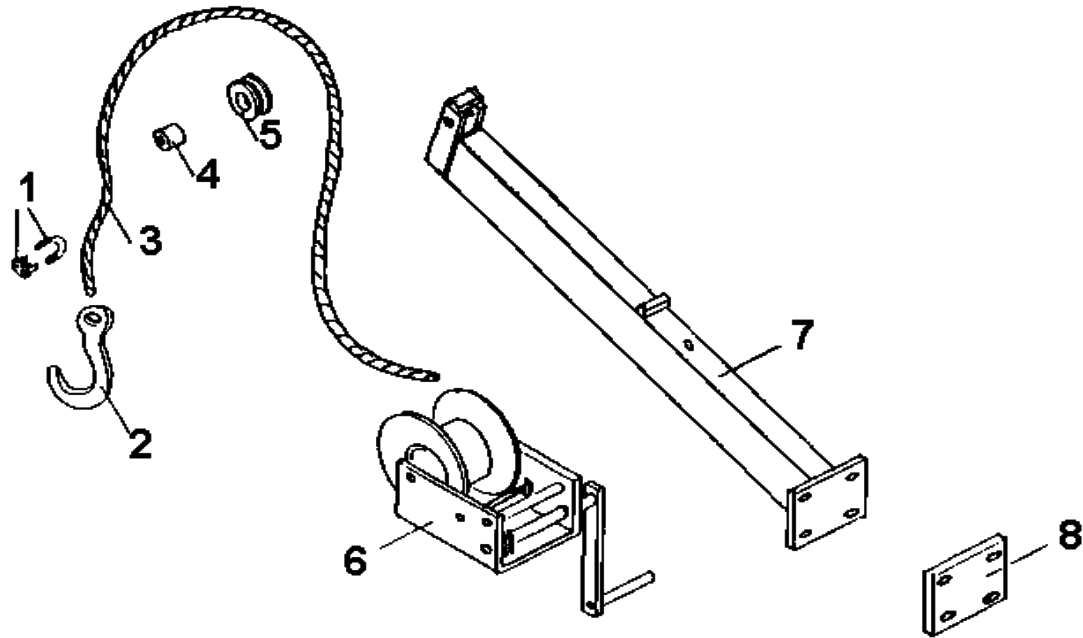

Sprinkler Cart Assembly

Item	Part Number	Description	Qty.
1	56048450	CLAMP,SCREW 7/32X5/8	2
2	52355651	HOOK CLEVIS SLIP 1/4	1
3	75048440	CABLE,1/4-7X19 GAC PER FT	8 ft.
4	32551910	BUSH,STL.843X.56X.62L	1
5	40249060	PLY,WRP17/32X2X7/8B STL	1
6	40048551	WINCH FULTON K 1550	1
7	58802982	BOOM,GUNCART T-21-25	1
8	58803450	CLAMP PLATE	1