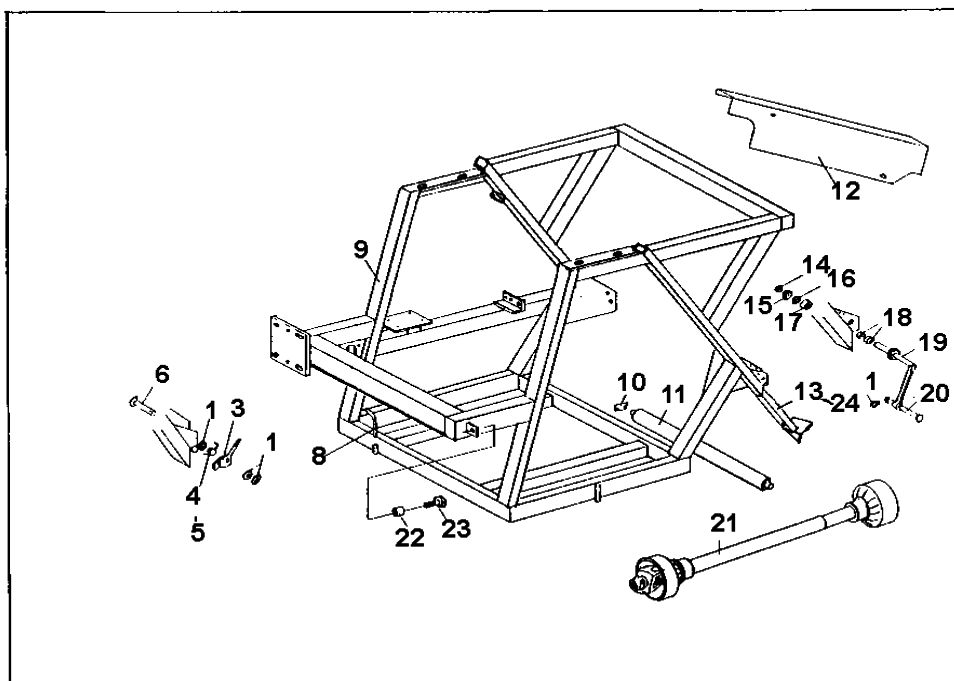

**RUNNING GEAR ASSEMBLY**

Item	Part Number	Running Gear Assembly Description	Qty.
1	58900630	Bolt, Wilton 913539 Lug	8
2	50201740	WHEEL&TIRE ASSY 6.70X15 5"BCD4BOLT	2
3	58802520	Tire, 6.70 x 4 1/2 KB 4 Bolt	2
4	22709360	CAP,HUB	2
5	55209440	NUT,SLOTTED NF 5/8	2
6	55306280	BUSH,MACH 1-1/2X1X18GA	2
7	51509420	BEARING,TIMKEN LM11949	2
8	58900650	HUB,WITH CUPS ONLY W633	2
9	51009400	RACE,LM67010	2
10	51509390	BEARING,TIMKEN LM67048	2
11	58900660	SEAL,CR14975	1
12	58901520	Pin	1
13	56102040	PIN,HAIR .118DIAX2-11/16	1
14	02000402	JACK,TONGUE T25A,25Q	1
15	58901530	Handle Jack	1
16	02010121	BEARING,TURNTABLE	1
17	52358660	PIN,HITCH 3/4 X 6-1/2	1
18	58802012	Chassis, T-25	1
19	58901510	SPINDLE, T25	2
20	51009410	RACE,OUTER LM11910	2

CRADLE PAGE

Item	Part Number	Description	Qty.
1	55317331	BUSH,MACH 1-3/8X7/8X14GA	4
3	02010127	HANDLE,PAWL	2
4	02010128	SPRING,RIGHT TORSION	1
5	02010135	SPRING,LEFT TORSION	1
6	02010129	PIN .55 X 3.37 OAL	2
7	52662540	RING,RET EX	2
8	02010133	Pin	1
9	58803631	Cradle	1
10	02010404	PLATE	1
11	02010410	ROLLER	1
12	02010124	Guard, Levelwind Chain	1
13	02010125	LEG,STABILIZER RIGHT	1
14	55170011	NUT,10-1.5MM NYLOC	2
15	02099058	NUT	2
16	02099049	WASHER	2
17	02099059	SPRING, RUBBER STABILIZER	2
18	02099056	BEARING,BRZ	4
19	02010126	CRANK	2
20	02000048	HANDLE	2
21	30036044	SHAFT,PTO60"OAL#1 BUSH	1
22	58803110	TUBE PTO MT	1
23	55049181	BOLT,3/4 X 3 HEAVY HEX	2
24	02010134	LEG,STABILIZER LEFT T-25	1