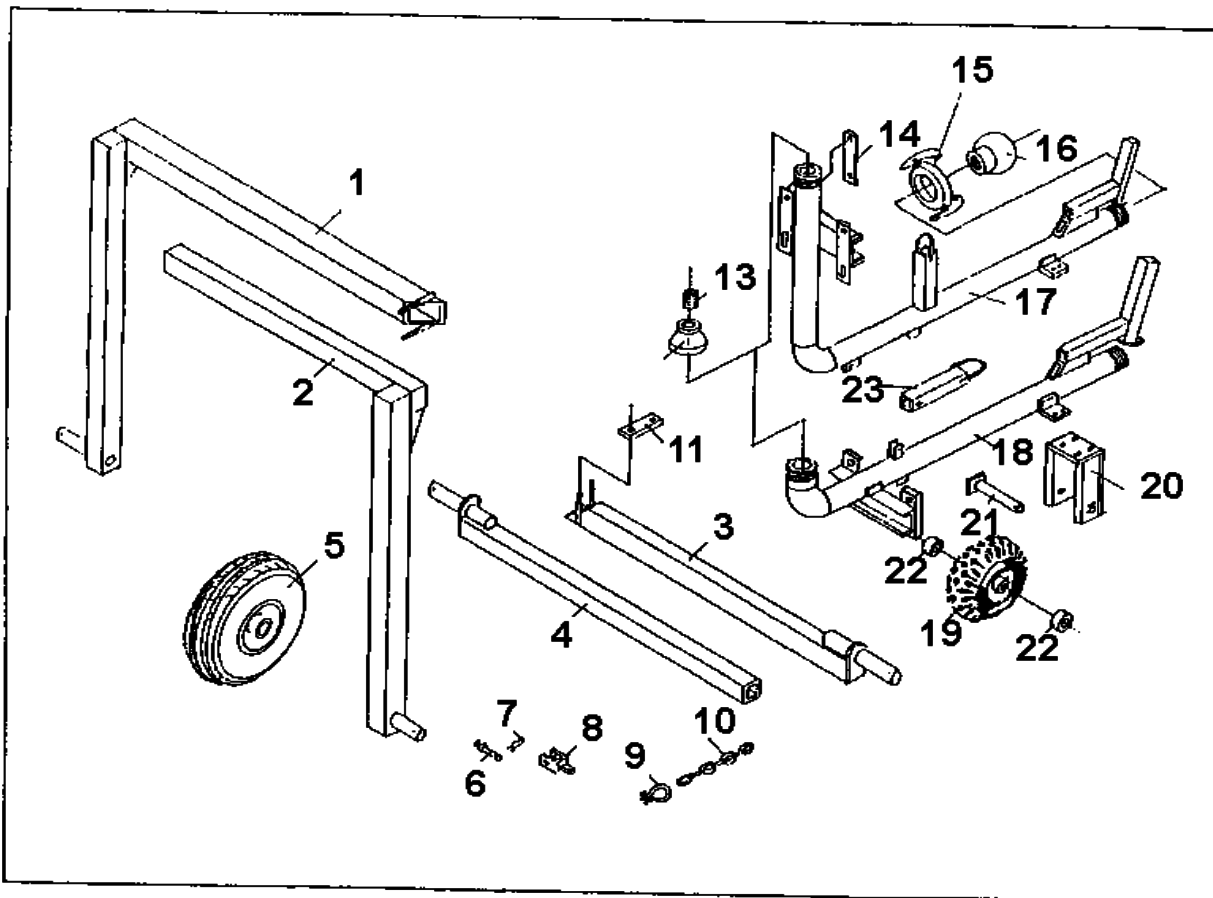

Sprinkler Cart Assembly

Item	Part Number	Description	Qty.
1	58406402	Gun Cart Leg Outer	1
2	58406332	Gun Cart Leg Inner	1
3	58406404	LEG, OUTER T-25 LOW	1
4	58406334	LEG, INNER T-25 LOW	1
5	58602291	WHEEL&TIRE, 5:7X5X8B1.25 4	2
6	55832810	PIN, HITCH 3/4X3 T HEAD	1
7	56102040	PIN, HAIR .118DIA X2-11/16	1
8	52354210	HITCH, CHAIN	1
9	58900791	SHACKLE RD PIN CHN5/16GLV	1
10	85040600	CHAIN, 3/8 PROOF COIL PLTD	3 ft.
11	58802250	Clamp	1
12	52549650	CPLNG, RDCNG GLV 2-1/2X2	1
13	52549640	NPPL, CLOSE BIP 2	1
114	58706411	STRAP	2
15	58800221	LEVER RING 3" 451 76MM	1
16	58802811	COUPLER, 3" BALL X2-1/2 PIPE	1
17	58406563	Guncart Body T-25 High	1
18	58900003	Guncart Body T-25 Low	1
19	58608110	WHEEL&TIRE, 4:1X3:5X4 1B2P	1
20	58801481	YOKE	1
21	58608990	AXLE	1
22	58608440	SPACER	2
23	58900871	Lift Bail	1