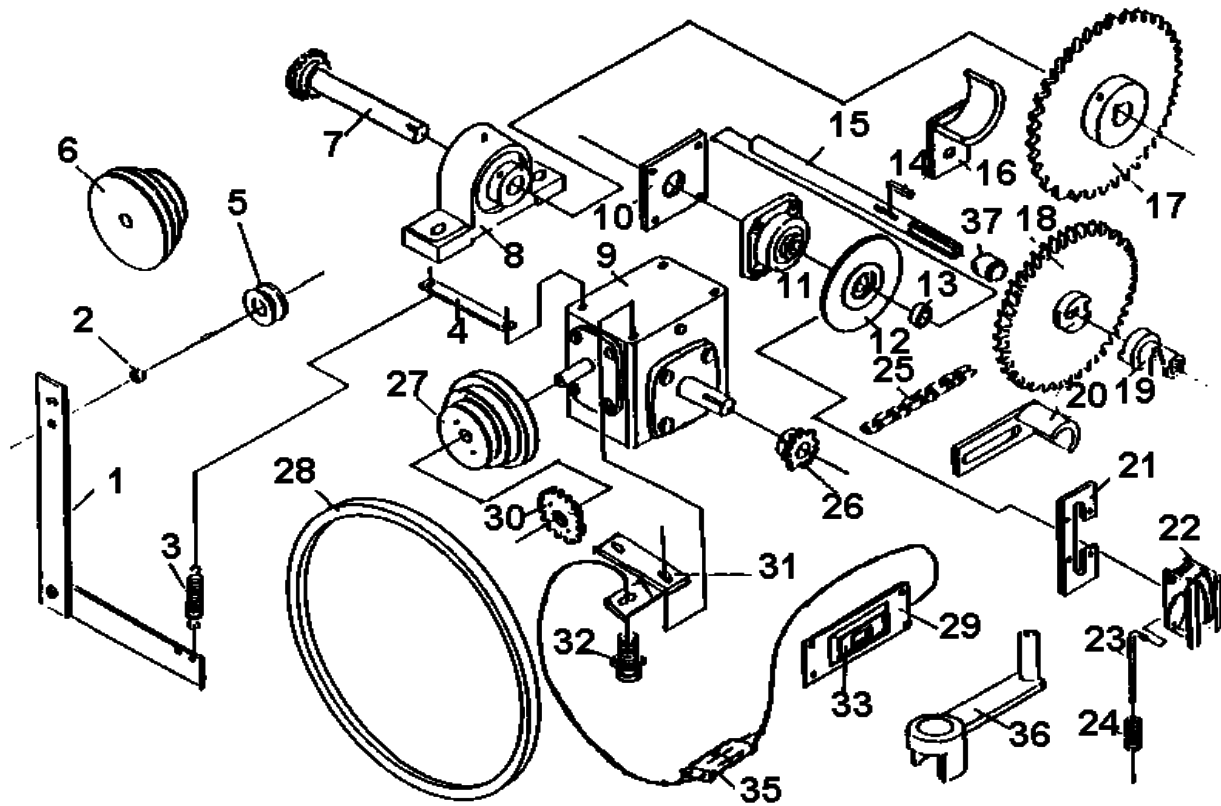

Drive Machanism

Item	Part Number	Description	Qty.
26	88049330	SPRKT,40B22 3/4 BORE	1
27	58900580	PLLY,STEP5/8B W/THD HOLES	1
28	58801841	BELT,4L 420	1
29	58804670	PLATE, TACH RD LION PMK2BO	1
30	58900430	Sensor Sprocket 10 Tooth	1
31	58900561	Sensor Bracket	1
32	58804660	PICK UP,TACH RD LIONMP62A	1
33	58804650	TACH DSPLY RD LION DITAK5	1
34	58900600	CONNECTOR,2 WIRE	1
35	06000530	CRANK	1
36	52651770	BEARING,O 1.62X1.37X1.12LNG	1
37	58804661	BATTERY, BNA-00-000/D	2