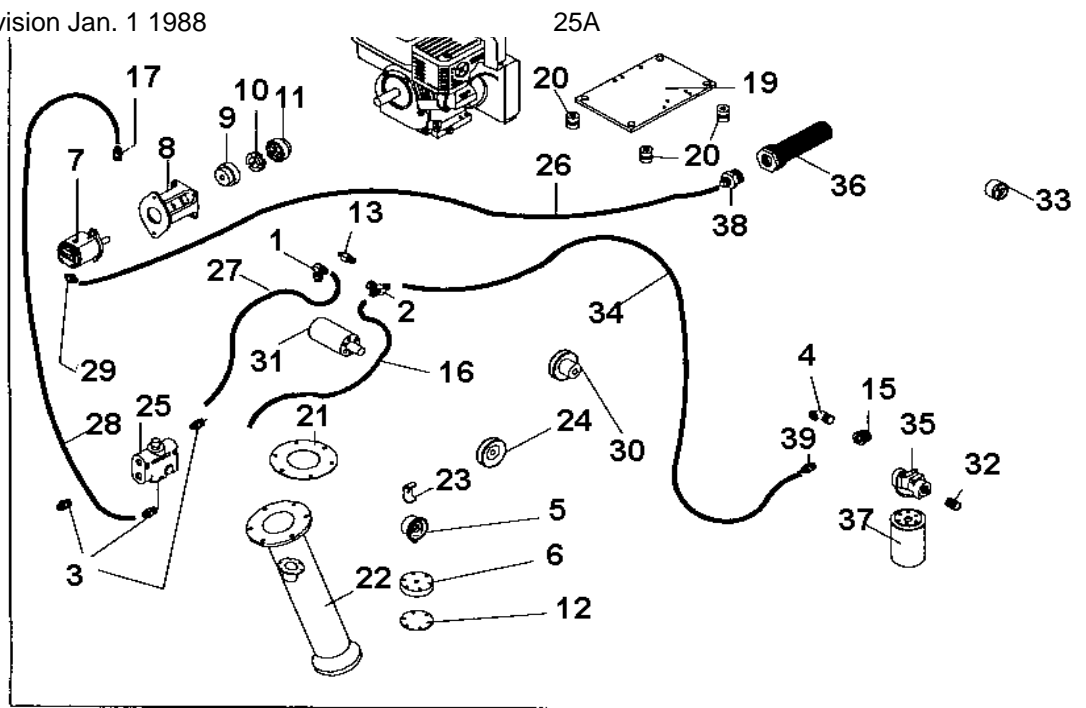

Item	Part Number	Description	Qty.
32	52501602	NPPL,CLOSE BIP 3/4	1
33	59501080	GAUGE,OIL FILTER	1
34	59502110	HOSE,8FJICX8FJIC45DEGX81"	1
35	59501060	HEAD,OIL FILTER	1
36	59500801	FILTER HYD OIL 1-1/2X3/4	1
37	59501070	FILTER,SPIN HYD OIL	1
38	59501230	ADPTR,8MJICX3/4MNPT	1
39	59501210	ADPTR,8MJICX1/2MNPT	1