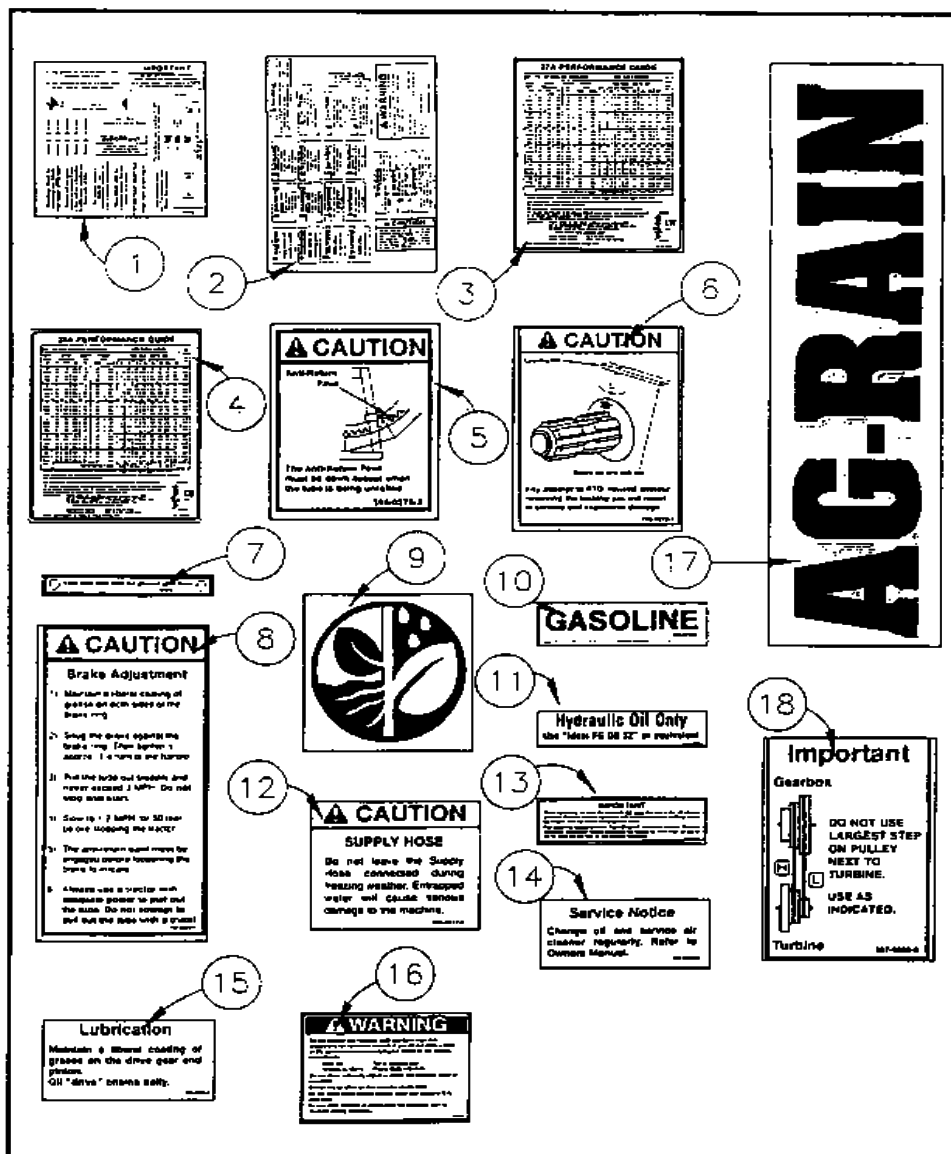

Decal Group

Item	Part Number	Description	Qty.
1	59405650	DECAL,INSTRUCTION	1
2	59405651	DECAL,WARNING	1
3	59701550	DECAL,PERFORMANCE 27A	1
4	59701540	DECAL,PERFORMANCE 25A	1
5	59502752	DECAL,ANTI-RETURN PAWL	1
6	59502751	DECAL,PTO REWIND	1
7	59000130	DECAL,LVLWND LUBRICATION	1
8	59603090	DECAL,CAUTION BRAKE ADJ	1
9	58502992	DCL ROUND LOGO 6 IN.	6
10	59001130	DECAL, GASOLINE	1
11	59502770	DECAL,HYD OIL	1
12	59600170	DECAL,SUPPLY HOSE	1
13	59505010	DECAL IMPORTANT	1
14	59604260	DECAL SERVICE NOTICE	1
15	59604280	DECAL LUBRICATION	1
16	59701240	DECAL,WARNING	1
17	58504042	DCL AG-RAIN 3 IN LTRS	3
18	59700550	DECAL,IMPT.PULLEY USE	1