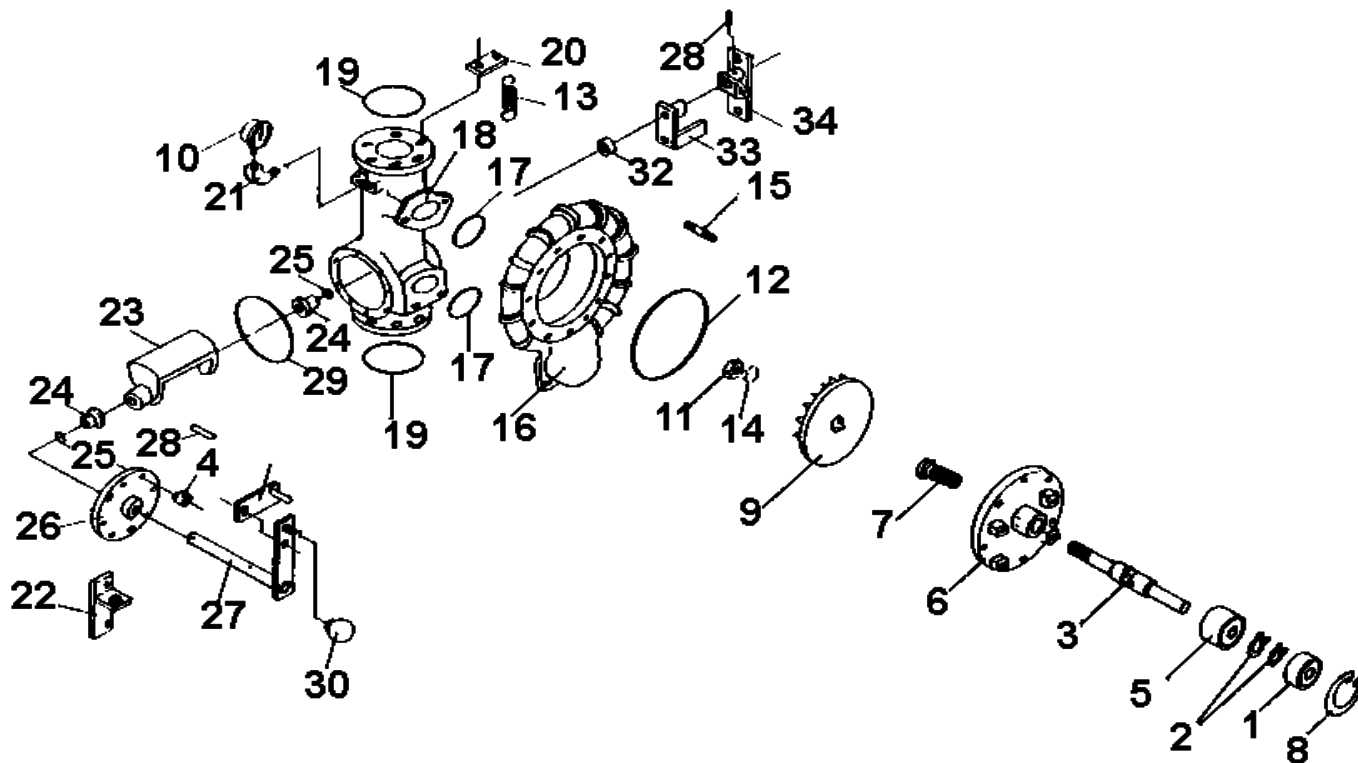

SPOOL PAGE

Item	Part Number	Description	Qty.
28	58401779	TUBE,PE 75MM 2.5 ID PER FOOT	800
29	58900864	Tube End	1
30	02000453	TUBE END,75MM X 3" SOCKET	1
31	02000429	SPACER	2
32	02000430	BEARING	1
33	58802560	HOSE END, 3" BALL TO 3" HOSE	1
34	58800221	LEVER RING 3" 451 76MM	1
35	03019207	SUPRA CLAMP 79MM-85MM	4
36	25249622	HOSE, IRR SUPPLY REMNANT 3"(PERFT	30
37	58802661	HOSE END INLET 3	1
38	40049271	BAND,RING LOCK 3 IN	1
39	87548450	CHAIN,#40 ROLLER PER FT	8.3

HOSE RETENTION BAR

Item	Part Number	Description	Qty.
1	02000164	RETAINER	2
2	02010144	Compensator Bar	1
3	02000163	Plug	2
4	02200166	SPRING, COIL - SHUT OFF	1

**Shield Group**

Item	Part Number	Description	Qty.
1	58802388	Guard, T-25	1
2	58900792	Bracket, T-25	1
3	58900761	Guard Bracket	1
4	58802410	GUARD,BELT ALL T SERIES	1
5	58900970	Guard, Final Drive Sprocket	1
6		Not on this model	
7		Not on this model	
8		Not on this model	
9		Not on this model	
10		Not on this model	

Turbine Assembly

Item	Part Number	Description	Qty.
1	52356951	BEARING,PEER 6203-2RS	1
2	52358570	RING,RET	1
3	58804540	SHAFT,RNR	2
4	58505530	BUSH,STL 5/8X.35X.56 OAL	1
5	52356941	BEARING,40MMX17MMX11/16"OAL	1
6	27748743	FACE PLATE,5/8 SNGL SEAL	1
7	46549130	SEAL,MECH 1/2"ID	1
8	52662541	RING,RET EX	2
9	27748722	RUNNER, .5 - PP100	1
10	58606750	GAUGE, PRESS 0-300	1
11	55248510	NUT,JAM NF 1/2	1
12	46548500	O-RING 5-15/16X5-3/4X3/32	1
13	45035360	SPRING TNSN 1 X 6 PLATED	1
14	55448650	WASHER,STAR EXTRNL 1/2"	1
15	55049020	STUD,SS 1/4-20X1-1/2 SPEC	8
16	27748671	VOLUTE, PP-100	1
17	46548670	O-RING 2-5/8X2-3/8X1/8	2
18	27648532	DIVERTER 100 THRU DRILLED	1
19	46548840	O-RING, 3.35" ID X .210" CS	2
20	58802401	Spring Holder	1
21	52506151	ELBW,STRT BR 1/4X90	1
22	58804140	GATE SHAFT STOP PP-100	1
23	27748701	GATE, PP-100	1
24	51148500	BEARING,O FL 5/8X1/2X5/8 LNG	2
25	46548600	O-RING 5/8 X 1/2 X 1/16	2
26	27648541	PLATE,COVER PP-100	1
27	58505390	SHAFT, GATE	1
28	55648460	PIN,SPRING 3/16 X 1	1
29	46548590	O-RING 3-11/16X3-1/2X3/32	1