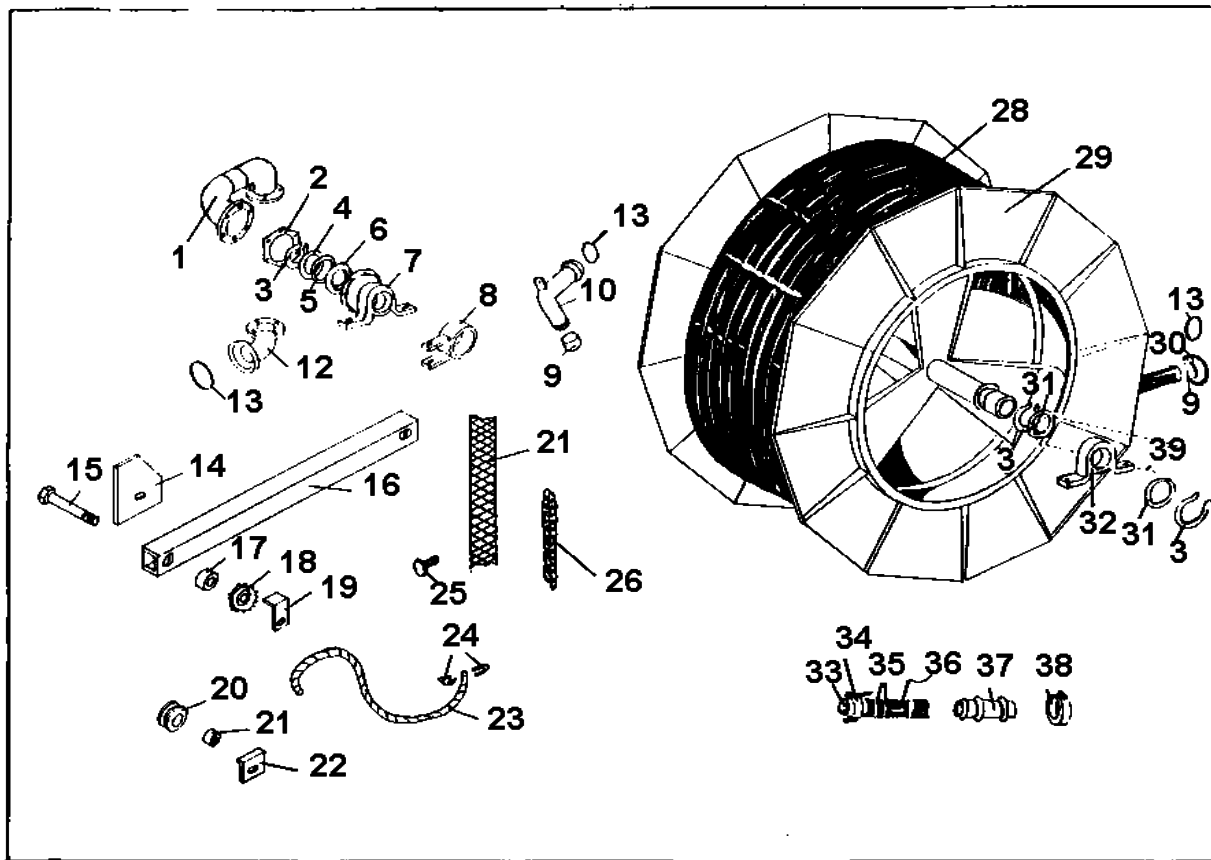

**RUNNING GEAR ASSEMBLY**

Item	Part Number	Running Gear Assembly Description	Qty.
1	58900630	Bolt, Wilton 913539 Lug	8
2	50201740	WHEEL&TIRE ASSY 6.70X15 5"BCD4BOLT	2
3	58802520	Tire, 6.70 x 4 1/2 KB 4 Bolt	2
4	22709360	CAP,HUB	2
5	55209440	NUT,SLOTTED NF 5/8	2
6	55306280	BUSH,MACH 1-1/2X1X18GA	2
7	51509420	BEARING,TIMKEN LM11949	2
8	58900650	HUB,WITH CUPS ONLY W633	2
9	51009400	RACE,LM67010	2
10	51509390	BEARING,TIMKEN LM67048	2
11	58900660	SEAL,CR14975	1
12	58901520	Pin	1
13	56102040	PIN,HAIR .118DIAX2-11/16	1
14	02000402	JACK,TONGUE T25A,25Q	1
15	58901530	Handle Jack	1
16	02010121	BEARING,TURNTABLE	1
17	52358660	PIN,HITCH 3/4 X 6-1/2	1
18	58802012	Chassis, T-25	1
19	58901510	SPINDLE, T25	2
20	51009410	RACE,OUTER LM11910	2

SPOOL PAGE

Item	Part Number	Description	Qty.
1	58500179	Elbow, Upper	1
2	02000185	GASKET,RISER 5.12 BCD 3-1/2 ID	1
3	02000428	SNAP RING 65 MM	3
4	02000439	SPACER	1
5	02000441	WASHER,NYLON THRUST	1
6	02000440	SEAL,CHEVRON	1
7	02000442	BEARING,SPOOL RH FLANGED (AG4)	1
8	58801030	BEARING,IDLER-T25	1
9	02099450	BAND, HOSE 75MM	2
10	02000445	ELBW,78MMX3" FEMALE LVR.	1
12	58801552	FITTING,ENTRY T21&T25	1
13	58800223	SEAL RING 3" 4.5 X 3.5 X 1/2	3
14	58804690	GUARD PLATE, IDLER	1
15	55025550	BOLT,3/4 X 5-1/2	1
16	58803171	Idler Arm T-25	1
17	58900082	Bushing 5/8 x 1 x 1-1/2" Long	1
18	88015690	IDLER,W/BUSH	1
19	58804700	GUARD,IDLER	2
20	40249060	PLLY,WRP17/32X2X7/8B STL	2
21	32551910	BUSH,STL.843X.56X.62L	2
22	58606210	CABLE RETAINER	2
23	75048440	CABLE,1/4-7X19 GAC PER FT	ft. 8
24	56040450	Clamp 1/4"	4
25	52357180	BOLT,STEP 5/16 X 1 GR2	13
26	87548480	CHAIN,#80 ROLLER PER FT	ft. 20.56
27	58900941	BELTING 30 1.75 X 23.5'	1