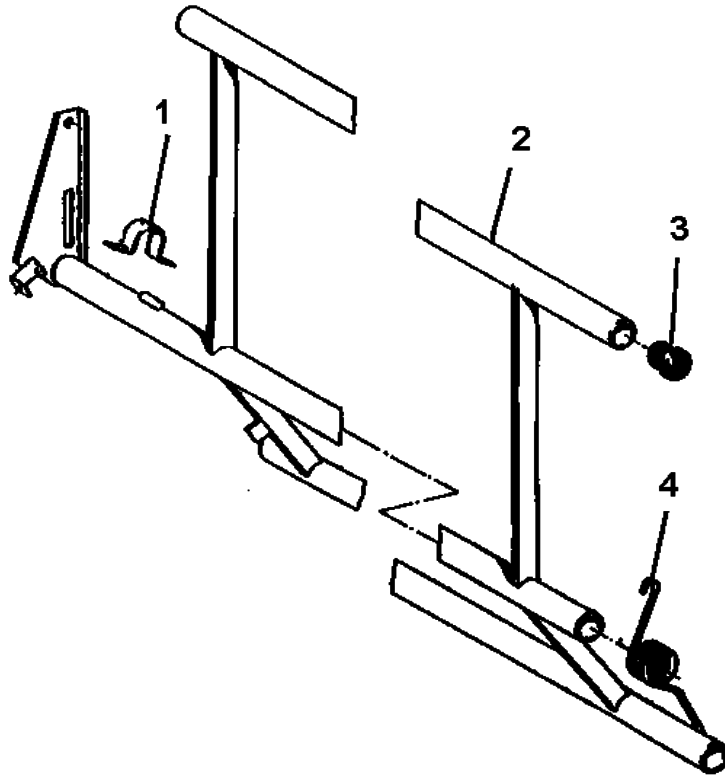

HOSE RETENTION BAR

Item	Part Number	Description	Qty.
1	02000164	RETAINER	2
2	02010144	Compensator Bar	1
3	02000163	Plug	2
4	02200166	SPRING, COIL - SHUT OFF	1