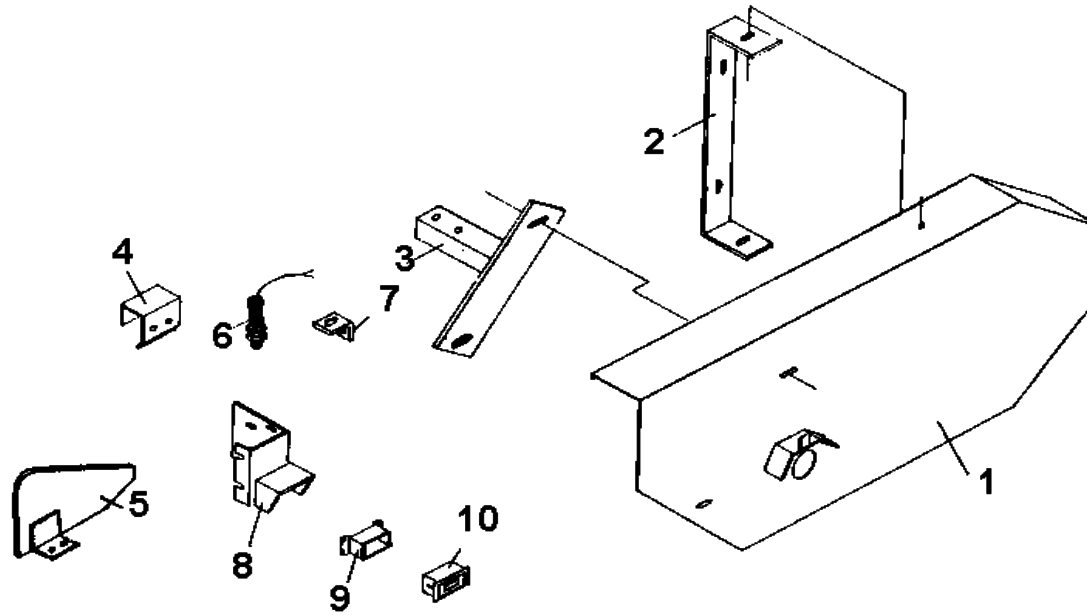

Shield Group

Item	Part Number	Description	Qty.
1	58802388	Guard, T-25	1
2	58900792	Bracket, T-25	1
3	58900761	Guard Bracket	1
4	58802410	GUARD,BELT ALL T SERIES	1
5	58900970	Guard, Final Drive Sprocket	1
6		Not on this model	
7		Not on this model	
8		Not on this model	
9		Not on this model	
10		Not on this model