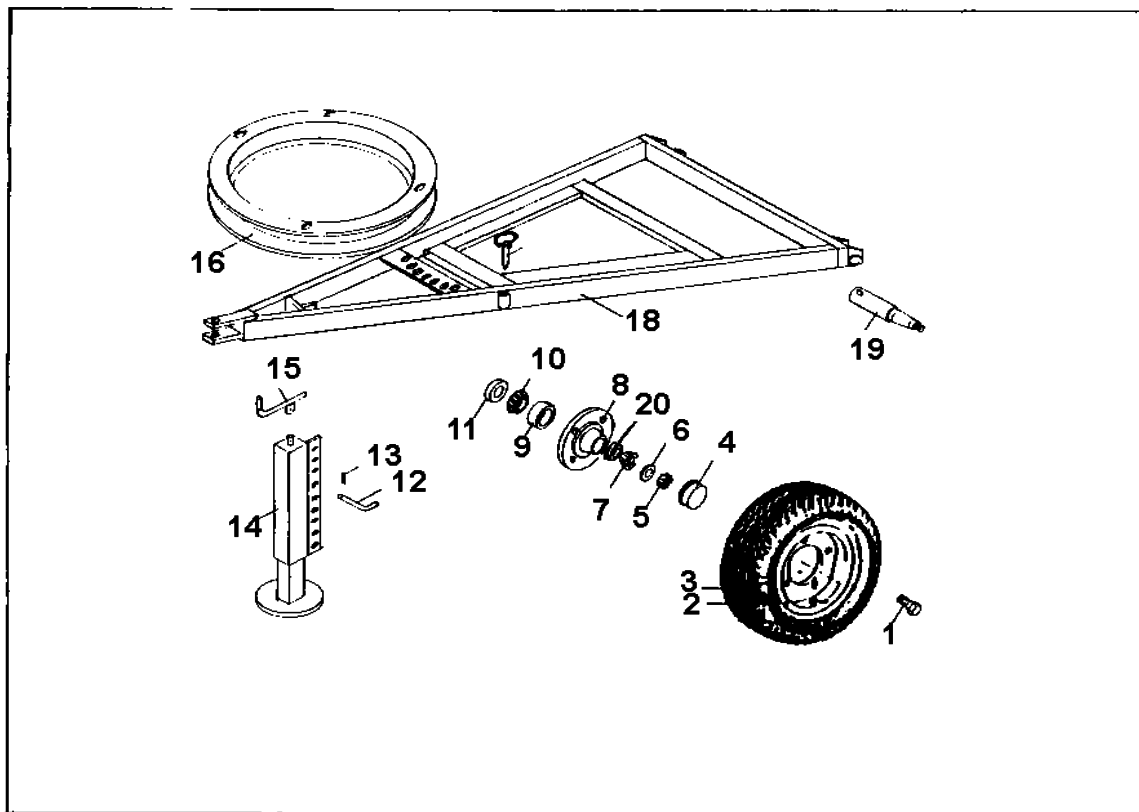

**RUNNING GEAR ASSEMBLY**

Item	Part Number	Running Gear Assembly Description	Qty.
1	58900630	Bolt, Wilton 913539 Lug	8
2	50201740	WHEEL&TIRE ASSY 6.70X15 5"BCD4BOLT	2
3	58802520	Tire, 6.70 x 4 1/2 KB 4 Bolt	2
4	22709360	CAP,HUB	2
5	55209440	NUT,SLOTTED NF 5/8	2
6	55306280	BUSH,MACH 1-1/2X1X18GA	2
7	51509420	BEARING,TIMKEN LM11949	2
8	58900650	HUB,WITH CUPS ONLY W633	2
9	51009400	RACE,LM67010	2
10	51509390	BEARING,TIMKEN LM67048	2
11	58900660	SEAL,CR14975	1
12	58901520	Pin	1
13	56102040	PIN,HAIR .118DIAX2-11/16	1
14	02000402	JACK,TONGUE T25A,25Q	1
15	58901530	Handle Jack	1
16	02010121	BEARING,TURNTABLE	1
17	52358660	PIN,HITCH 3/4 X 6-1/2	1
18	58802012	Chassis, T-25	1
19	58901510	SPINDLE, T25	2
20	51009410	RACE,OUTER LM11910	2

SPOOL PAGE

Item	Part Number	Description	Qty.
1	58500179	Elbow, Upper	1
2	02000185	GASKET,RISER 5.12 BCD 3-1/2 ID	1
3	02000428	SNAP RING 65 MM	3
4	02000439	SPACER	1
5	02000441	WASHER,NYLON THRUST	1
6	02000440	SEAL,CHEVRON	1
7	02000442	BEARING,SPOOL RH FLANGED (AG4)	1
8	58801030	BEARING,IDLER-T25	1
9	02099450	BAND, HOSE 75MM	2
10	02000445	ELBW,78MMX3" FEMALE LVR.	1
12	58801552	FITTING,ENTRY T21&T25	1
13	58800223	SEAL RING 3" 4.5 X 3.5 X 1/2	3
14	58804690	GUARD PLATE, IDLER	1
15	55025550	BOLT,3/4 X 5-1/2	1
16	58803171	Idler Arm T-25	1
17	58900082	Bushing 5/8 x 1 x 1-1/2" Long	1
18	88015690	IDLER,W/BUSH	1
19	58804700	GUARD,IDLER	2
20	40249060	PLLY,WRP17/32X2X7/8B STL	2
21	32551910	BUSH,STL.843X.56X.62L	2
22	58606210	CABLE RETAINER	2
23	75048440	CABLE,1/4-7X19 GAC PER FT	ft. 8
24	56040450	Clamp 1/4"	4
25	52357180	BOLT,STEP 5/16 X 1 GR2	13
26	87548480	CHAIN,#80 ROLLER PER FT	ft. 20.56
27	58900941	BELTING 30 1.75 X 23.5'	1