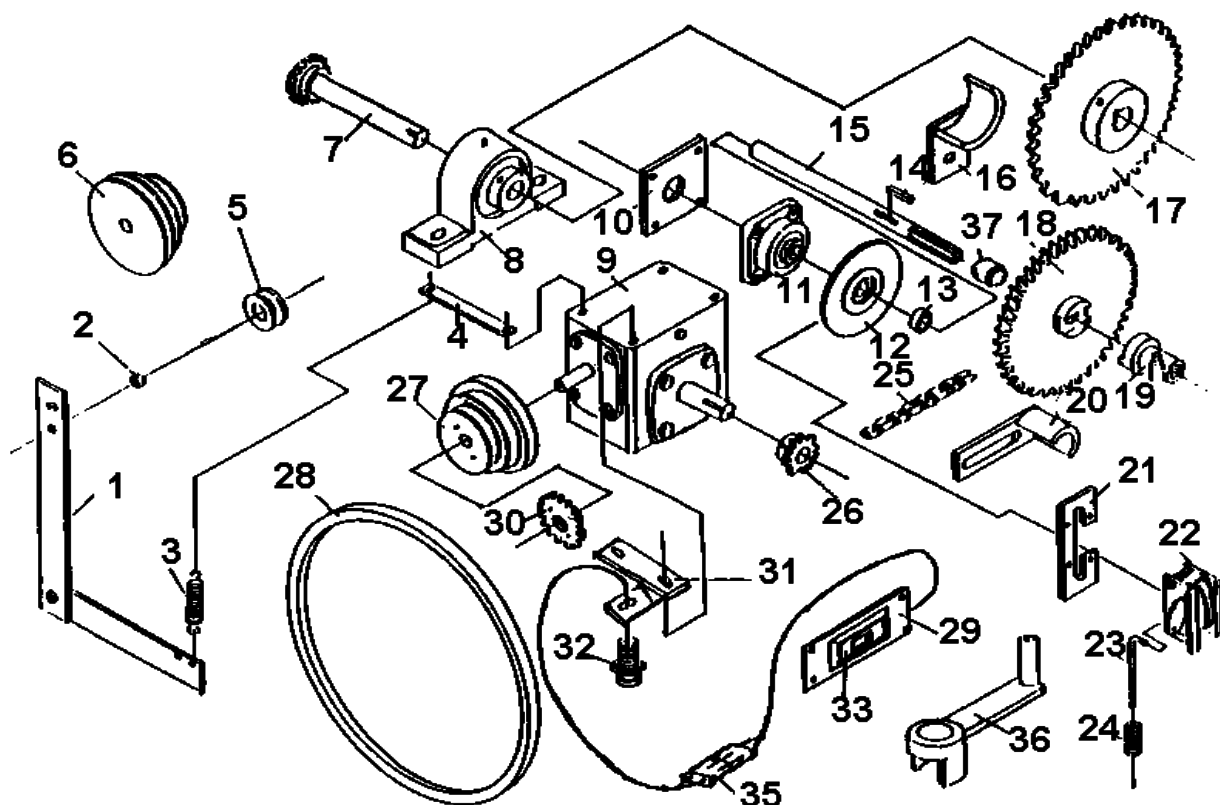

Drive Train Group

Item	Part Number	Description	Qty.
1	58801590	Idler Arm	1
2	58606130	BUSH,SHOULDERSB0003 EFSON	1
3	45035360	SPRING TNSN 1 X 6 PLATED	1
4	58804201	MOUNT,SPRING	1
5	58606120	PLLY,IDLER W/O 1/2" SLEEVE	1
6	58500503	PLLY,STEP5-4-3X1/2B CNGRS	1
7	58801621	SHAFT FINAL DRIVE 1-1/2	2
8	58609820	BEARING,PLLW BLCK 1-1/2"	1
9	58802860	GEARBOX,WORM30-1ASYJ 715B	1
10	58801750	BEARING,SPACER PLATE	1
11	58408070	BEARING,FLANGE 4 HOLE 1-3/8	2
12	58405231	SPRKT,BRAKE 50-16	1
13	55302540	BUSH,MACH 2-1/8X1-3/8X10G	3
14	52657930	KEY, 5/16 X 1-1/2 RD ENDS	1
15	58405190	SHAFT,CLUTCH	1
16	58801111	IDLER	1
17	88048800	SPRKT,50B60 1-1/2 BORE	1
18	52651752	SPROCKET CLUTCH	1
19	52651840	CLUTCH,PTO SNAP	1
20	58801101	Idler 40 Slide	1
21	58801260	MOUNT,BRAKE ASSY	1
22	30148530	BRAKE ASSY, AUSCO 26291	1
23	58802420	BOLT,BRAKE SPRING	1
24	52652140	SPRING,COMP 3-1/2 IN.	1
25a	87548450	CHAIN,#40 ROLLER PER FT	ft. 4.3
25b	87548460	CHAIN,#50 ROLLER PER FT	ft. 5.62