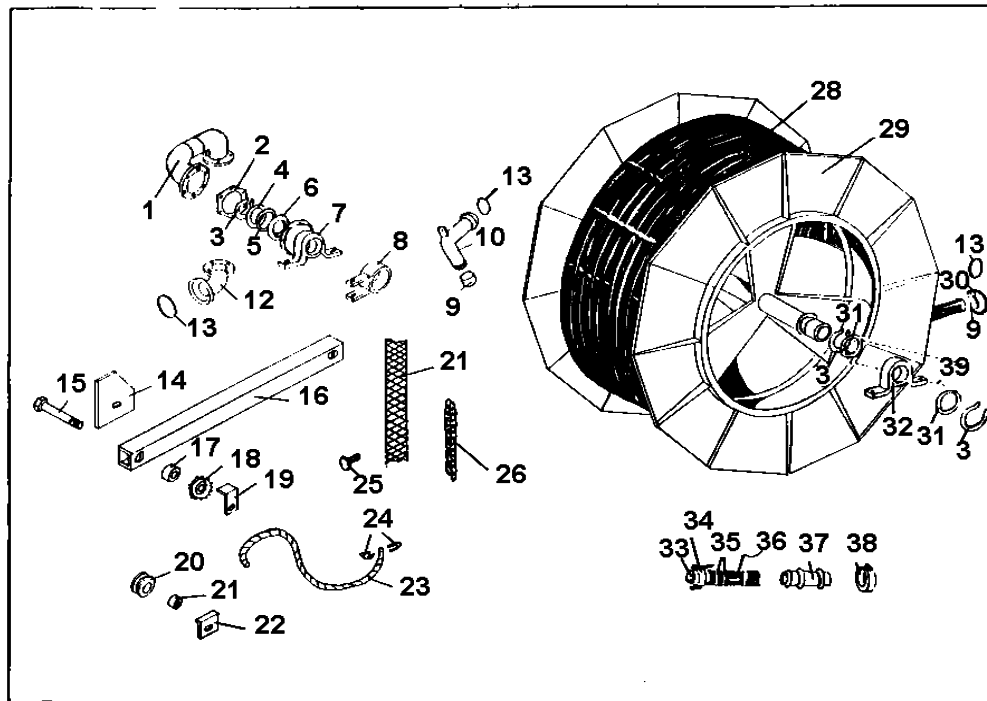

SPOOL PAGE

Item	Part Number	Description	Qty.
28	58401779	TUBE,PE 75MM 2.5 ID PER FOOT	800
29	58900864	Tube End	1
30	02000453	TUBE END,75MM X 3" SOCKET	1
31	02000429	SPACER	2
32	02000430	BEARING	1
33	58802560	HOSE END, 3" BALL TO 3" HOSE	1
34	58800221	LEVER RING 3" 451 76MM	1
35	03019207	SUPRA CLAMP 79MM-85MM	4
36	25249622	HOSE, IRR SUPPLY REMNANT 3"(PERFT	30
37	58802661	HOSE END INLET 3	1
38	40049271	BAND,RING LOCK 3 IN	1
39	87548450	CHAIN,#40 ROLLER PER FT	8.3