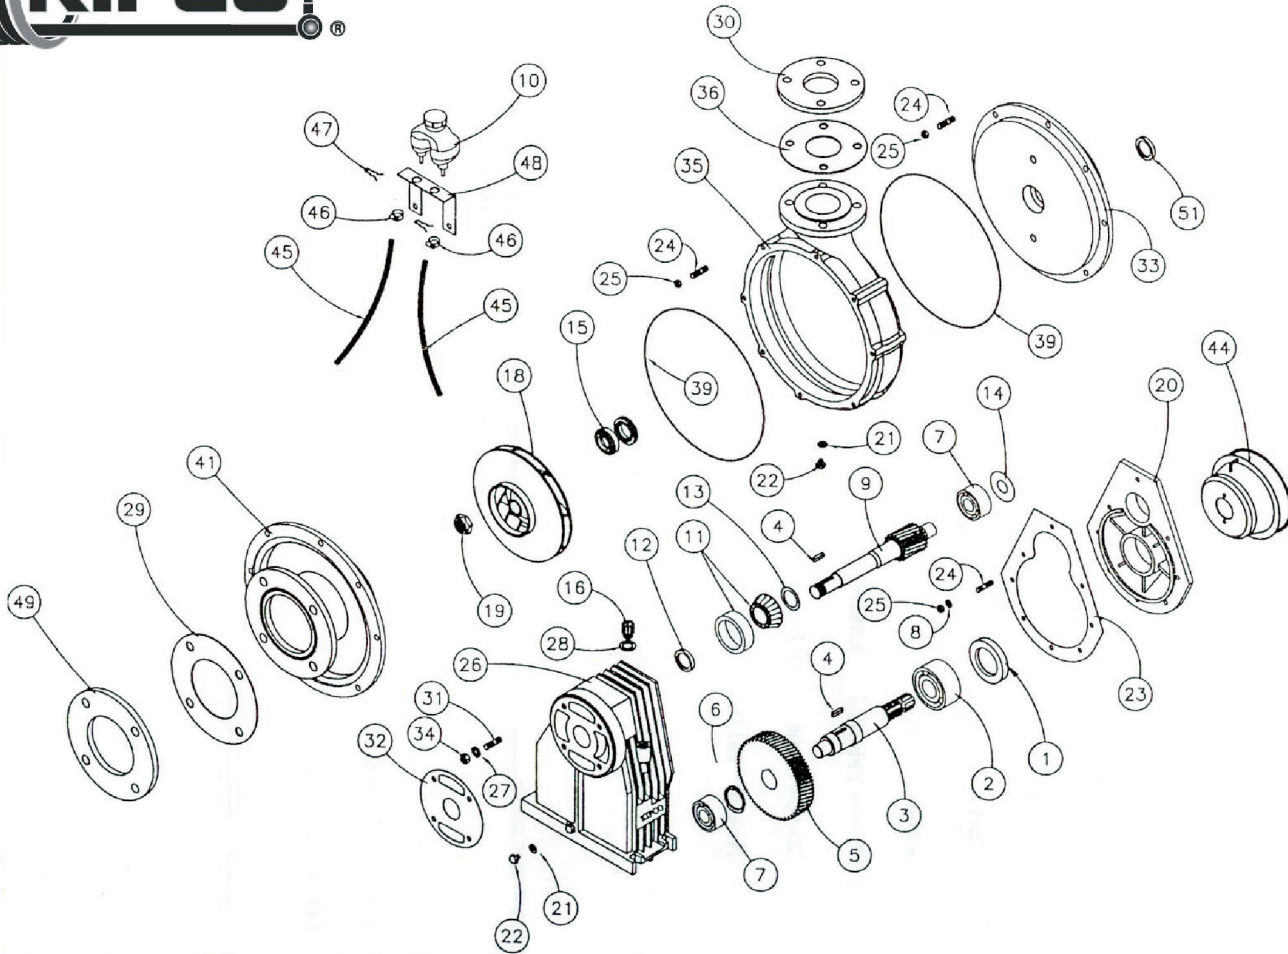

NT120S

No.	Part Number	Description	Qty.
21	022-0085-0	Sealing Washer	1
22	022-0086-0	Oil Level Plug	1
23	022-0061-0	Gearbox Gasket	1
24	022-0062-0	Stud 10-1.5mm x 43mm	24
25	022-0087-0	Nut, 10-1.5mm	24
26	022-0088-0	Gearbox Housing	1
27	584-0175-1	Washer, Lock 10mm	1
28	022-0063-0	Washer, Oil Fill	1
29	593-0181-0	Gasket 4 Hole 7.10 BCD	1
30	040-5462-8	Flange Heavy 5.72 BCD	1
31	022-0062-1	Stud 12-1.75mm x 42mm	12
32	022-0066-0	Gasket	1
33	022-0091-0	Bell Housing for NT Pump	1
34	022-0092-0	Nut, 12-1.75mm	1
35	022-0093-0	Pump Volute Case	1
36	593-0180-0	Gasket, 4 Hole 5.72 BCD	1
39	022-0068-0	Volute Gasket	2
41	022-0097-0	Suction Cover	1
44	502-0095-1	Shield, Pto	1
45	022-0693-0	Tube. Plastic	2
46	030-1651-6	Clamp, Hose	2
47	022-0667-0	Clip	2
48	598-0043-0	Bracket	1
49	022-0099-0	Flange 100mm Companion 7.1BCD	1
51	598-0023-0	Seal, 35mm x 50mm x 8mm	1