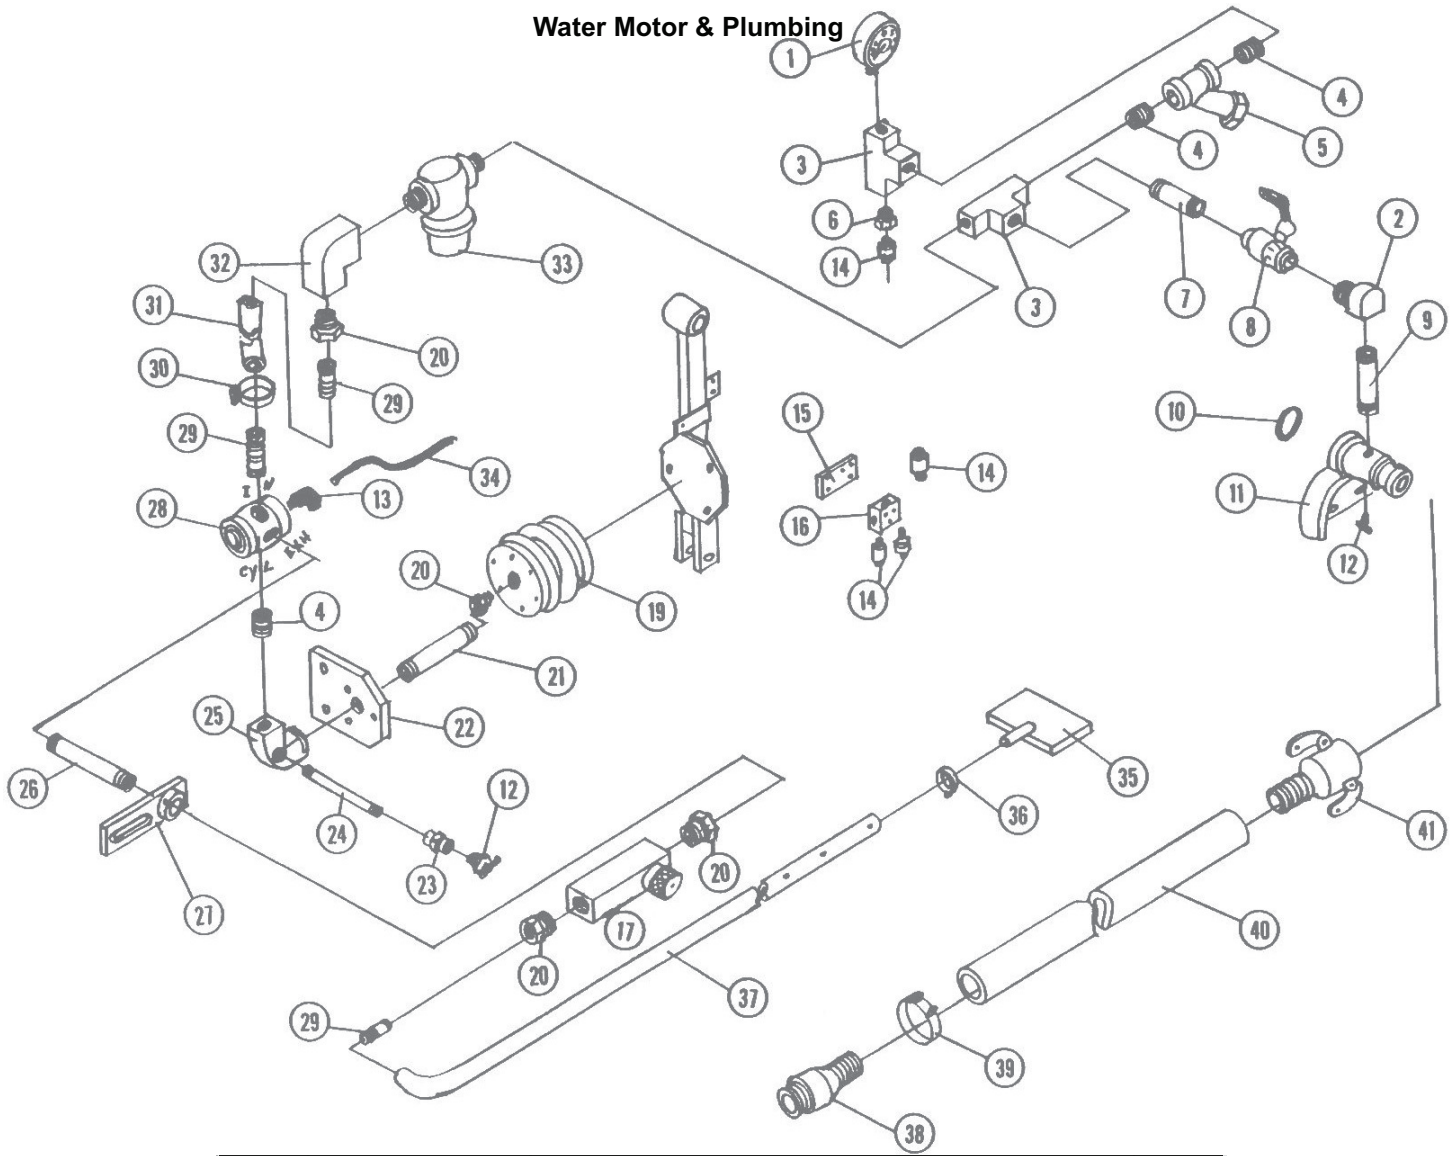

Water Motor & Plumbing

No.	Part Number	Description	Qty.
1	58606740	GAUGE, PRESS 0-160	1
2	52506151	ELBW,STRT BR 1/4X90	1
3	52502632	TEE, BR 1/4	2
4	52532141	NPPL,CLOSE BR 1/4	3
5	58609894	FILTER,VIK LO PR 1/4 100	1
6	52547842	BSHNG, RDCNG BR 1/4X1/8	1
7	52506181	NPPL,BR 1/4X3	1
8	58607560	VALVE,1/4" BALL CAMOZZI	1
9	52513972	NPPL,BR 1/4 X 2-1/2	1
10	58609910	O-RING 1-7/8X1-1/2X3/16	1
11	58608390	FITTING,ENTRY B130	1
12	52532250	COCK,DRAIN BR 1/8	2
13	52549150	FTG,TB 90 1/8MNPTX1/4TUBE	1
14	52549170	FTG,TB ST 1/8MNPTX1/4TUBE	4
15	58608690	MOUNT,VALVE	1
16	42548451	VALVE,3WAY1.565CHR SPOOL	1
17	58609785	VALVE,NDL 3/8	1
19	58607940	BELLOWS,DUNLAP 4.5X2	1
20	52506161	BSHNG, RDCNG BR 3/8X1/4	3
21	52506184	NPPL,BR 1/4X5	1
22	58607840	PLATE,BELLOWS B-160	1