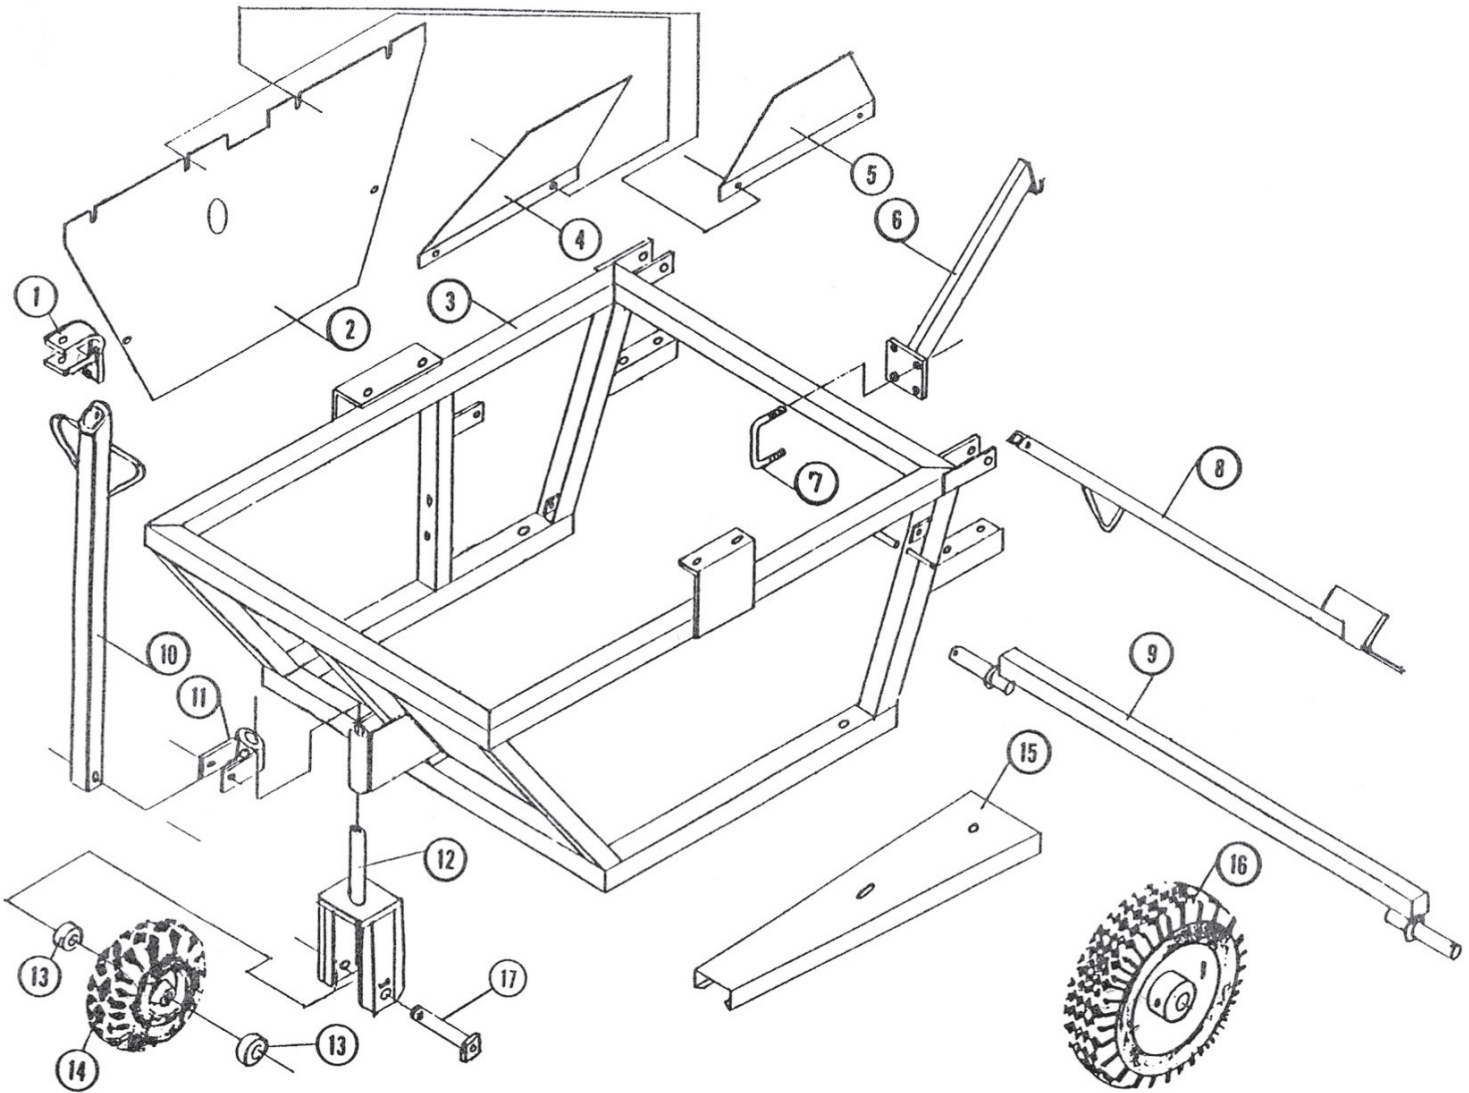

### **Notes**

For Parts That Are Described As "Left Or Right" the Water Inlet Side Of The Machine Is Considered The Right Side. Items Such As Common Fasteners, Greese Fittings, And Other Small Parts Easy To Acquire Locally Are Not Listed.

### Frame and Wheel Assembly

No.	Part Number	Description	Qty.
1	58609291	HITCH B-130	1
2	58607996	SHIELD,SIDE B-130	1
3	59609210	GUARD,SIDE	1
4	58800191	GUARD,B-130	1
5	58800163	PANEL REAR B-130	1
6	58608480	HANGER, GUNCART	2
7	58608580	BOLT,U SQ 1/4X1-1/2X2	1
8	58608170	LEG,STABILIZER LEFT	1
8a	58608160	LEG,STABILIZER RIGHT	1
9	58609000	AXLE,REAR 130	1
10	58608514	TONGUE,B-130	1
11	58608420	CLEVIS,TONGUE	1
12	58607660	FORK,FRONT	1
13	58608440	SPACER	2
14	58608110	WHEEL&TIRE,4:1X3:5X4 1B2P	1
14b	59202840	KIT,BEARING FOR 1 IN	1
15	58607530	GUARD,SIDE CHAIN B130	1
16a	58602290	WHEEL&TIRE,480/400X8 1B 2P	2
16b	59202840	KIT,BEARING FOR 1 IN	1
17	58608995	AXLE WITH GREASE ZIRK	1
	59002500	HOOK, J	2
	45048582	SPRING .5 ODX2 X.047W	2