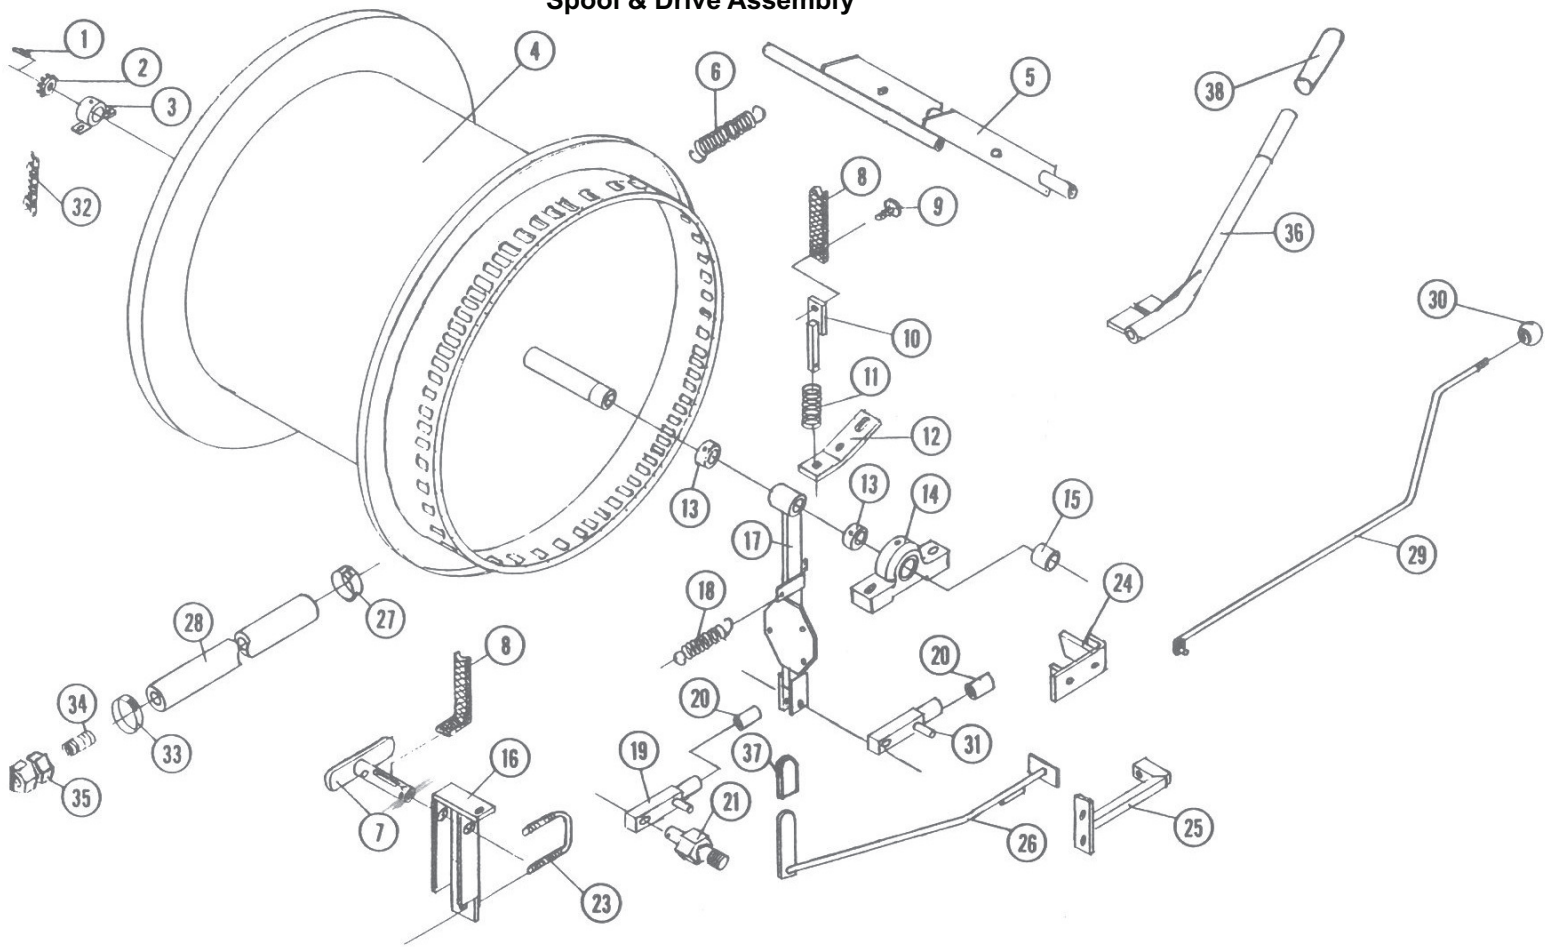

Spool & Drive Assembly

No.	Part Number	Description	Qty.
1	56348510	KEY 3/16 X 3/4 SQ ENDS	1
2	88049322	SPRKT, 40B10 5/8 BORE	1
3	58609830	BEARING, PLLW BLCK 1"	1
4	58608960	SPOOL, B-130 & B-140	1
5	58701423	TUBE RIDER B-130	1
6	45016330	SPRING TNSN 7/8X7 PLTD	1
7	58805020	TAKE UP, BRAKE	1
8	58701670	BELTING, NEOP 5 PLY 1 IN	5.9 ft
9	52357180	BOLT, STEP 5/16 X 1 GR2	1
10	58701622	TENSIONER, BRAKE	1
11	45048580	SPRING, COMP 2-1/2X1/2ID PLTD	1
12	58701603	BRKT, TENSIONER	1
13	58609930	COLLAR, SET 1-1/2"	2
14	58609820	BEARING, PLLW BLCK 1-1/2"	1
15	58801670	SLEEVE, SS 130 SPOOL SHAFT	1
16	58805050	ANCHOR, BRAKE REAR	1
17	58608940	ARM, BELLOWS	1
18	45035360	SPRING TNSN 1 X 6 PLATED	2
19	58607482	PAWL, HOLD	1
20	58609940	HOSE, URETHANE 1/2X1/16WAL	.166 ft
21	58607512	STUD, PAWL (ZINC PLATED)	1