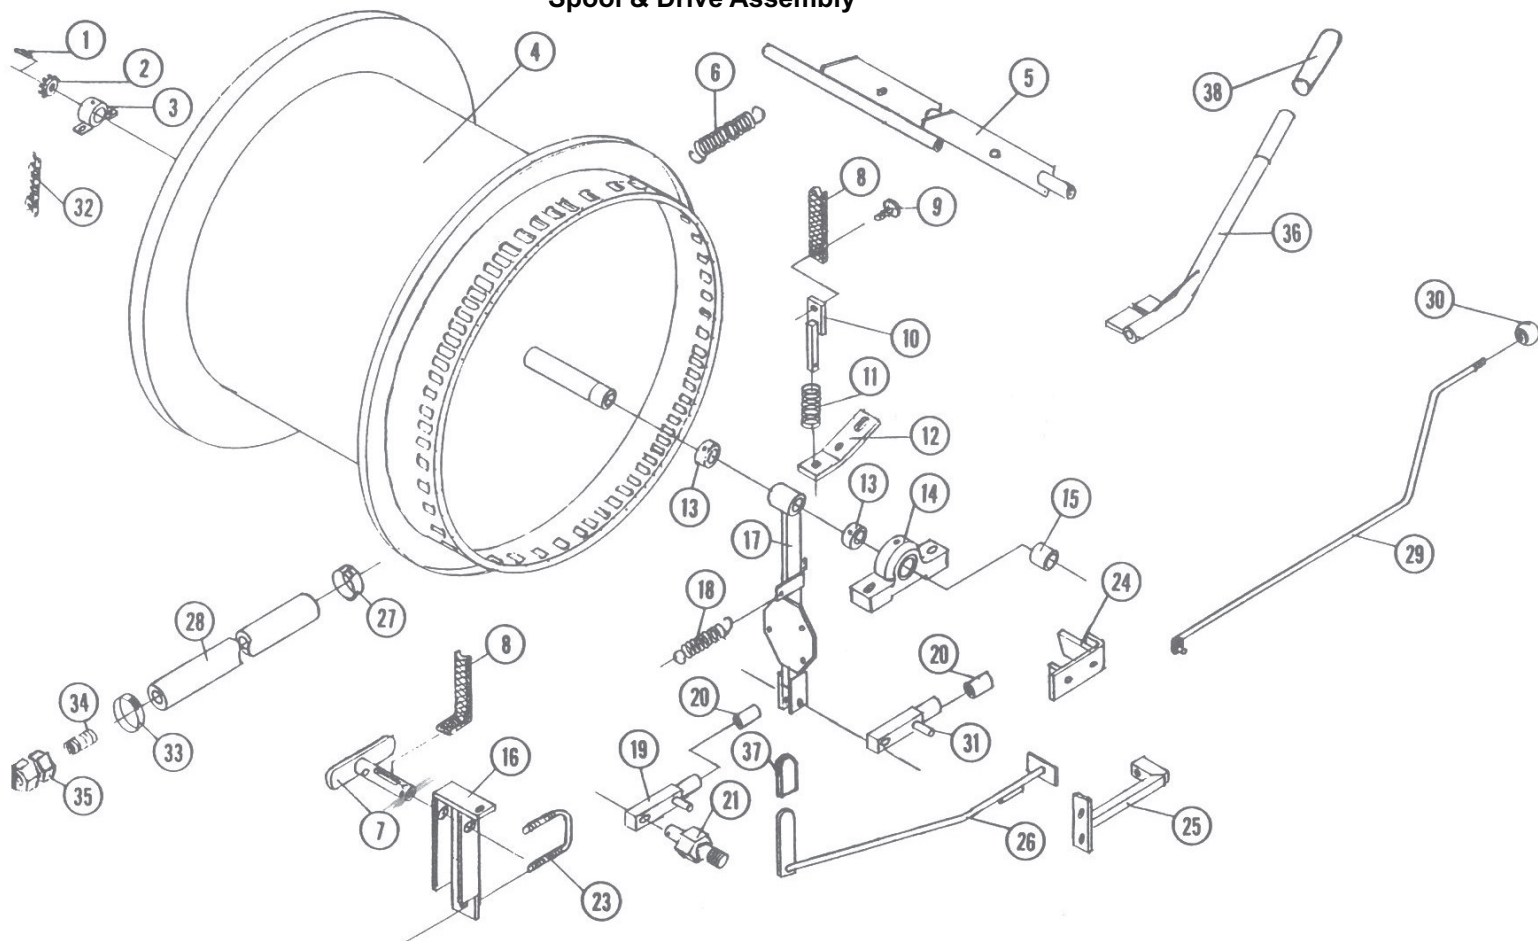

## Water Motor & Plumbing

No.	Part Number	Description	Qty.
23	52548451	CPLNG, BR 1/8	1
24	52548476	NPPL, BR 1/8 X 2-1/2"	1
25	58608702	ELB 1/4 BR, SIDE TAPPED	1
26	52513953	NPPL, BR 1/4X3-1/2	1
27	58608680	PIPE BRACKET	1
28	58609786	VALVE, HUMPH N980 N.O. 250	1
29	58701170	BARB, HOSE 1/4 NPT X 1/2	3
30	03016524	CLAMP, SCREW 1/2-3/4 12-20	2
31	58609980	HOSE 1/2 SGL BRD 150 RBR	1.5 ft
32	52508311	ELBW, BR 1/4X90DEG	1
33	58609892	FILTER, VIK LO PR 1/4 40	1
34	25249390	TUBE, SYN FLEX 1/4	5 ft
35	58609223	HOSE END, DISCHARGE PB	1
36	03016524	CLAMP, SCREW 1/2-3/4 12-20	2
37	58700512	HOSE, PERF DISCHARGE - WRB2C/3C	1
38	58608060	NPPL, KING 1-1/2 PLTD	1
39	03019119	SUPRA CLAMP 40MM-43MM	2
40	58608010	HOSE, IRR SUPPLY REM. 1-1/2"(PERFT)	15 ft
41	58608024	CL CAMLOCK 90DEGREE 1-1/2	1

## Spool & Drive Assembly

No.	Part Number	Description	Qty.
23	58700400	BOLT,U SQ 3/8X1-1/2X2-1/4	2
24	58608347	STRIKER B-130	1
25	58701650	STOP,BELLOWS	1
26	58608320	ROD,SHUT OFF	1
27	03019100	SUPRA CLAMP 37MM-40MM	1
28	58607440	TUBE,PE 40MM X 1.33 ID PER FOOT	330
29	58608181	ROD,PAWL HOLD OUT	1
30	30249150	KNOB,BALL 3/8-16 FEMALE THREADS	1
31	58607480	PAWL,DRIVE	1
32	87548450	CHAIN,#40 ROLLER PER FT (112 pins)	4.6 ft
32a	30248440	LINK, #40 OFF-SET	1
32b	30248450	LINK, #40 CONNECTING	1
33	58701560	CLAMP,BRIDGE 2X5/8X.030	1
34	58700520	BARB,TUBE 1"MNPTX1.3" TUBE	1
35	58609881	ADPTR UNION 16FX16F 1 DIX	1
36	58702500	HANDLE,REWIND	1
37	58701500	GRIP,BLACK MOCAP.125X1X3	1
38	58702520	GRIP,BLACK MOCAP.812X4.0"	1