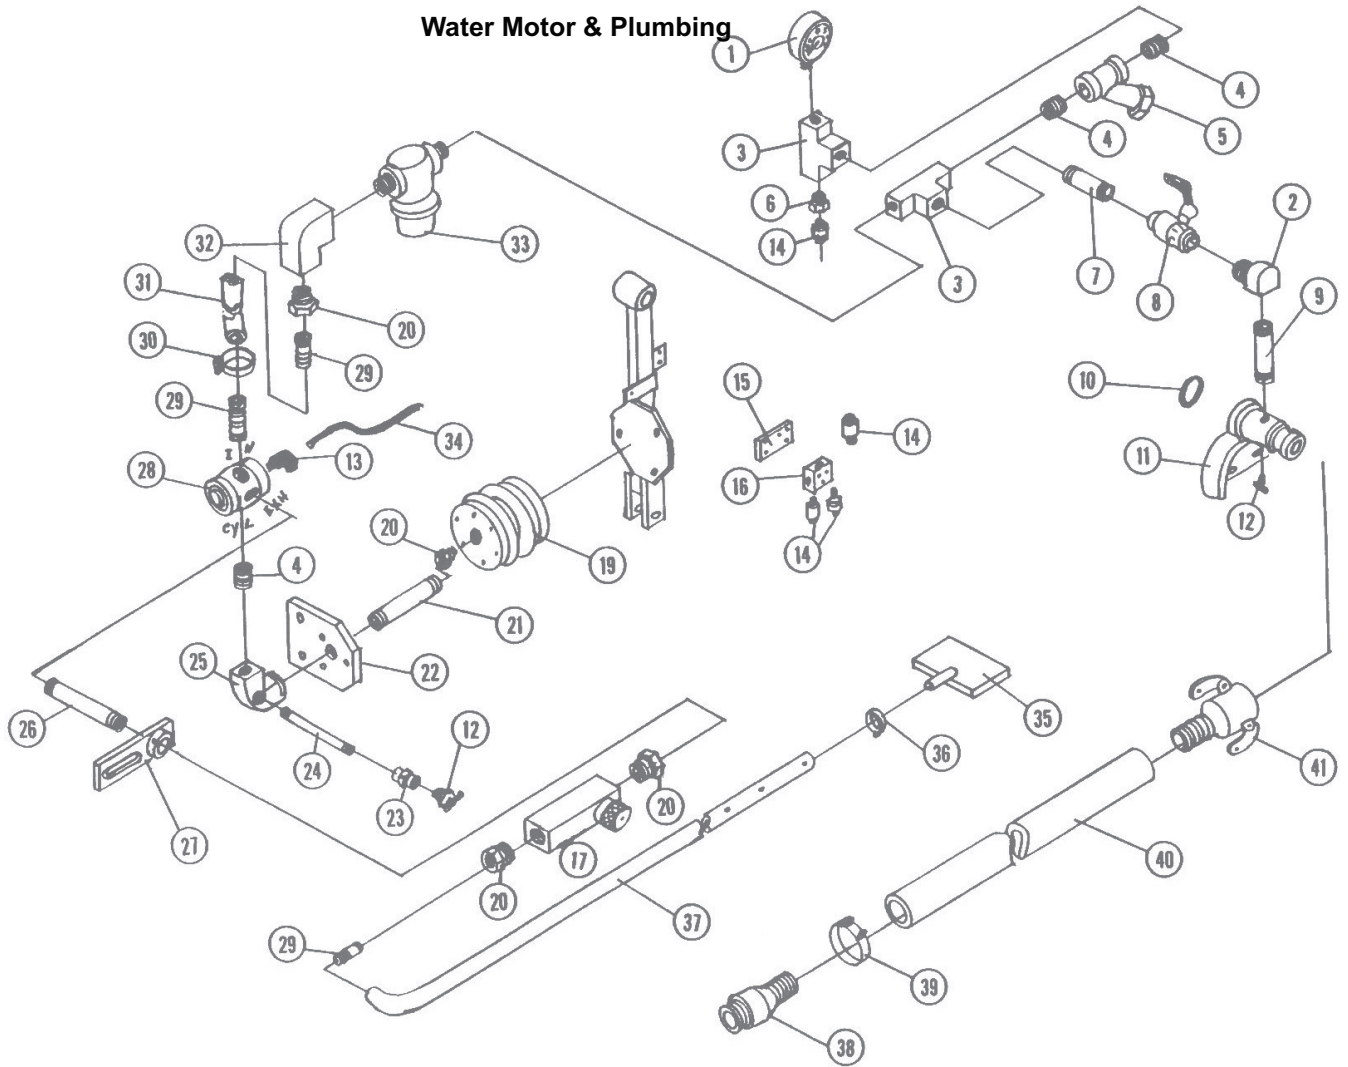

Water Motor & Plumbing

No.	Part Number	Description	Qty.
23	52548451	CPLNG, BR 1/8	1
24	52548476	NPPL, BR 1/8 X 2-1/2"	1
25	58608702	ELB 1/4 BR, SIDE TAPPED	1
26	52513953	NPPL, BR 1/4X3-1/2	1
27	58608680	PIPE BRACKET	1
28	58609786	VALVE, HUMPH N980 N.O. 250	1
29	58701170	BARB, HOSE 1/4 NPT X 1/2	3
30	03016524	CLAMP, SCREW 1/2-3/4 12-20	2
31	58609980	HOSE 1/2 SGL BRD 150 RBR	1.5 ft
32	52508311	ELBW, BR 1/4X90DEG	1
33	58609892	FILTER, VIK LO PR 1/4 40	1
34	25249390	TUBE, SYN FLEX 1/4	5 ft
35	58609223	HOSE END, DISCHARGE PB	1
36	03016524	CLAMP, SCREW 1/2-3/4 12-20	2
37	58700512	HOSE, PERF DISCHARGE - WRB2C/3C	1
38	58608060	NPPL, KING 1-1/2 PLTD	1
39	03019119	SUPRA CLAMP 40MM-43MM	2
40	58608010	HOSE, IRR SUPPLY REM. 1-1/2"(PERFT)	15 ft
41	58608024	CL CAMLOCK 90DEGREE 1-1/2	1