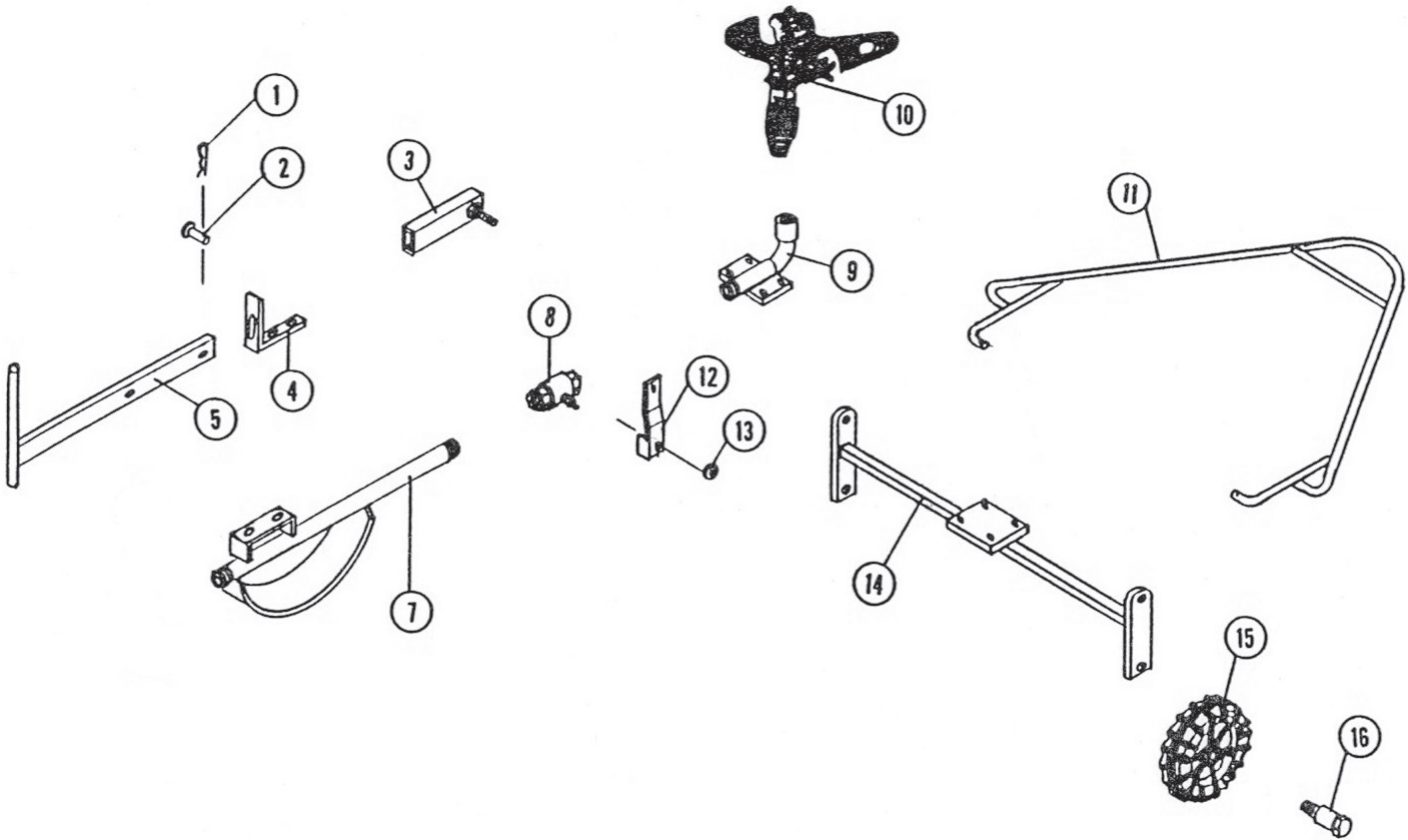

Sprinkler Cart Assembly B-130

No.	Part Number	Description	Qty.
1	56102041	PIN,HAIR .0585 WIRE SIZE	1
2	55848460	PIN,CLEVIS 1/4X3/4	1
3	58608911	SLIDE,CONTROL	1
4	58700051	BRKT	1
5	58700022	ROD,CONTROL	1
7	58700220	BODY,GUNCART FRONT B-130	1
8	58700490	VALVE,DRILLED 1"BALL	1
9	58700210	BODY,GUNCART REAR B-130	1
10	58803540	SPRNKLR, P65M WITH 5 NOZZLES	1
11	58700043	BAIL	1
12	58805046	HANDLE,VALVE 1" BUTTERBALL	1
13	58900140	WASHER	1
14	58609990	AXLE,GUNCART	1
15	58700007	WHEEL & BOLT 8" SET OF 2	1
16	58700012	BOLT,SHOULDER 1-3/8	2