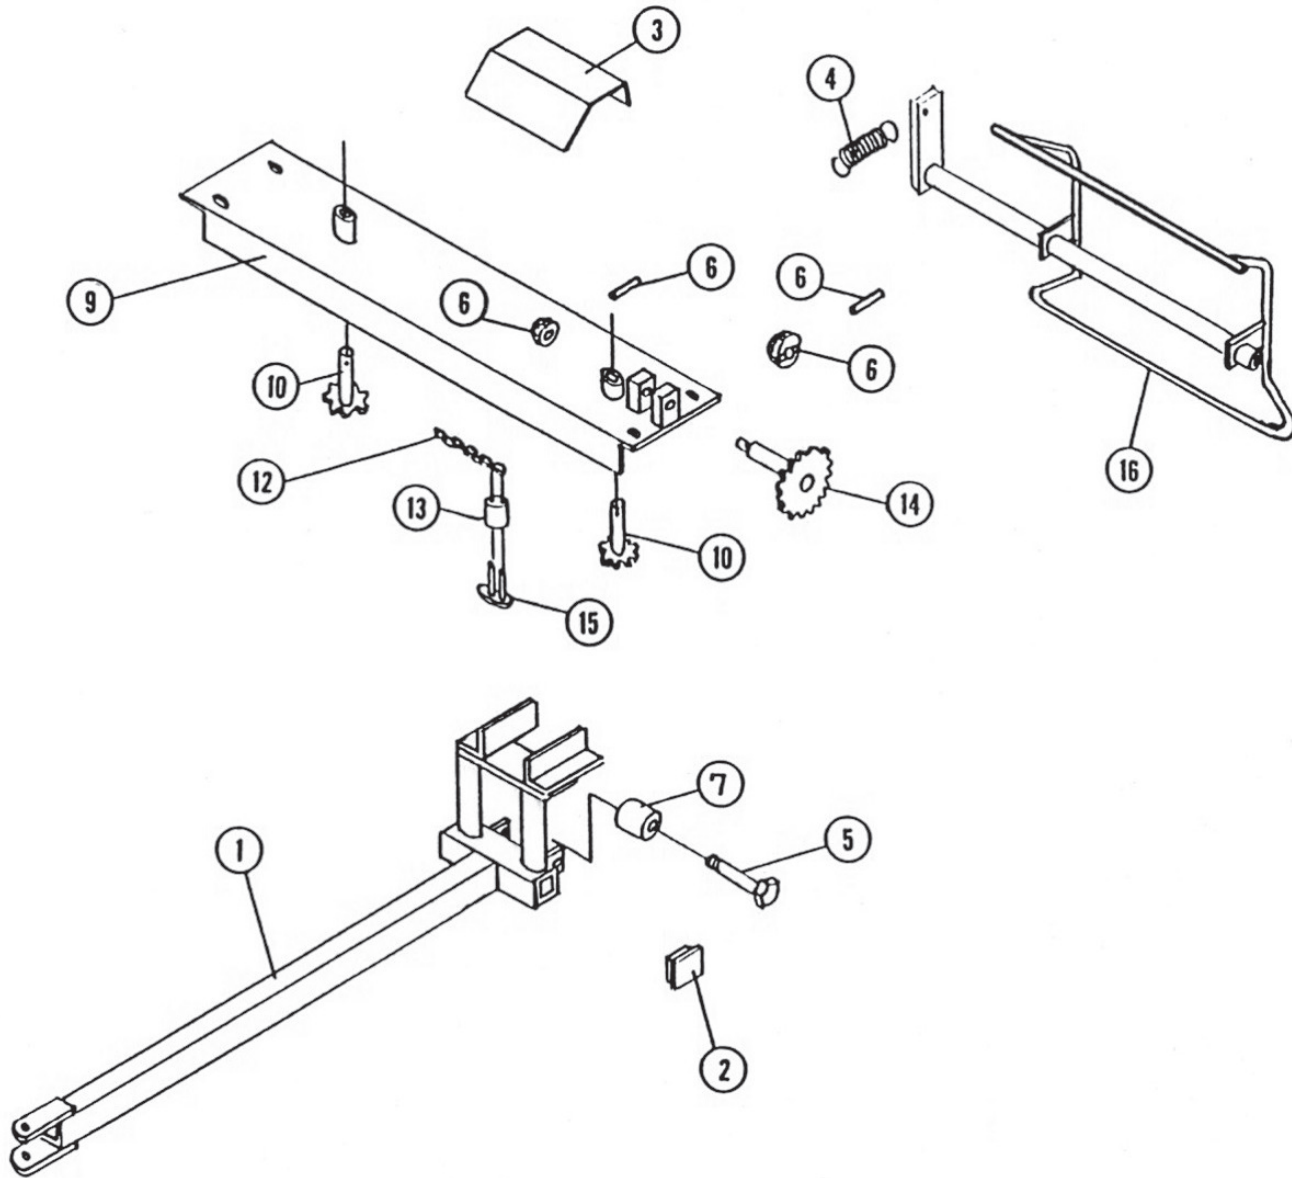

Levelwind Assembly

No.	Part Number	Description		Qty.
1	58608870	ARM,LEVELWIND		1
2	58609920	PLUG, 1.5"X11GA SQ TUBE BLACK		2
3	58608080	GUARD,GEAR		1
4	58702480	SPRING TNSN .74 OD X .1 W X 3-1/8L		1
5		BOLT, 3/8-16 x 2-1/2"		1
6	52357440	GEAR GROUP,HB 500-156		1
7	58700180	ROLLER TUBE		1
9	59302220	MOUNT,LEVELWIND B-130		1
10	58606650	SHAFT&SPRKT,LVLWIND IDLER		2
12	87548450	CHAIN,#40 ROLLER PER FT (81 Pins)	Ft.	3.4
13	58608760	SLUG,LVLWIND GUIDE B SER.		1
14	58607420	SHAFT&SPRKT,LVLWIND INPUT B130		1
15	58609720	LINK,#40-2 DBL WD CNNCTR		1
16	59302210	BAR,SHUT OFF B-130		1