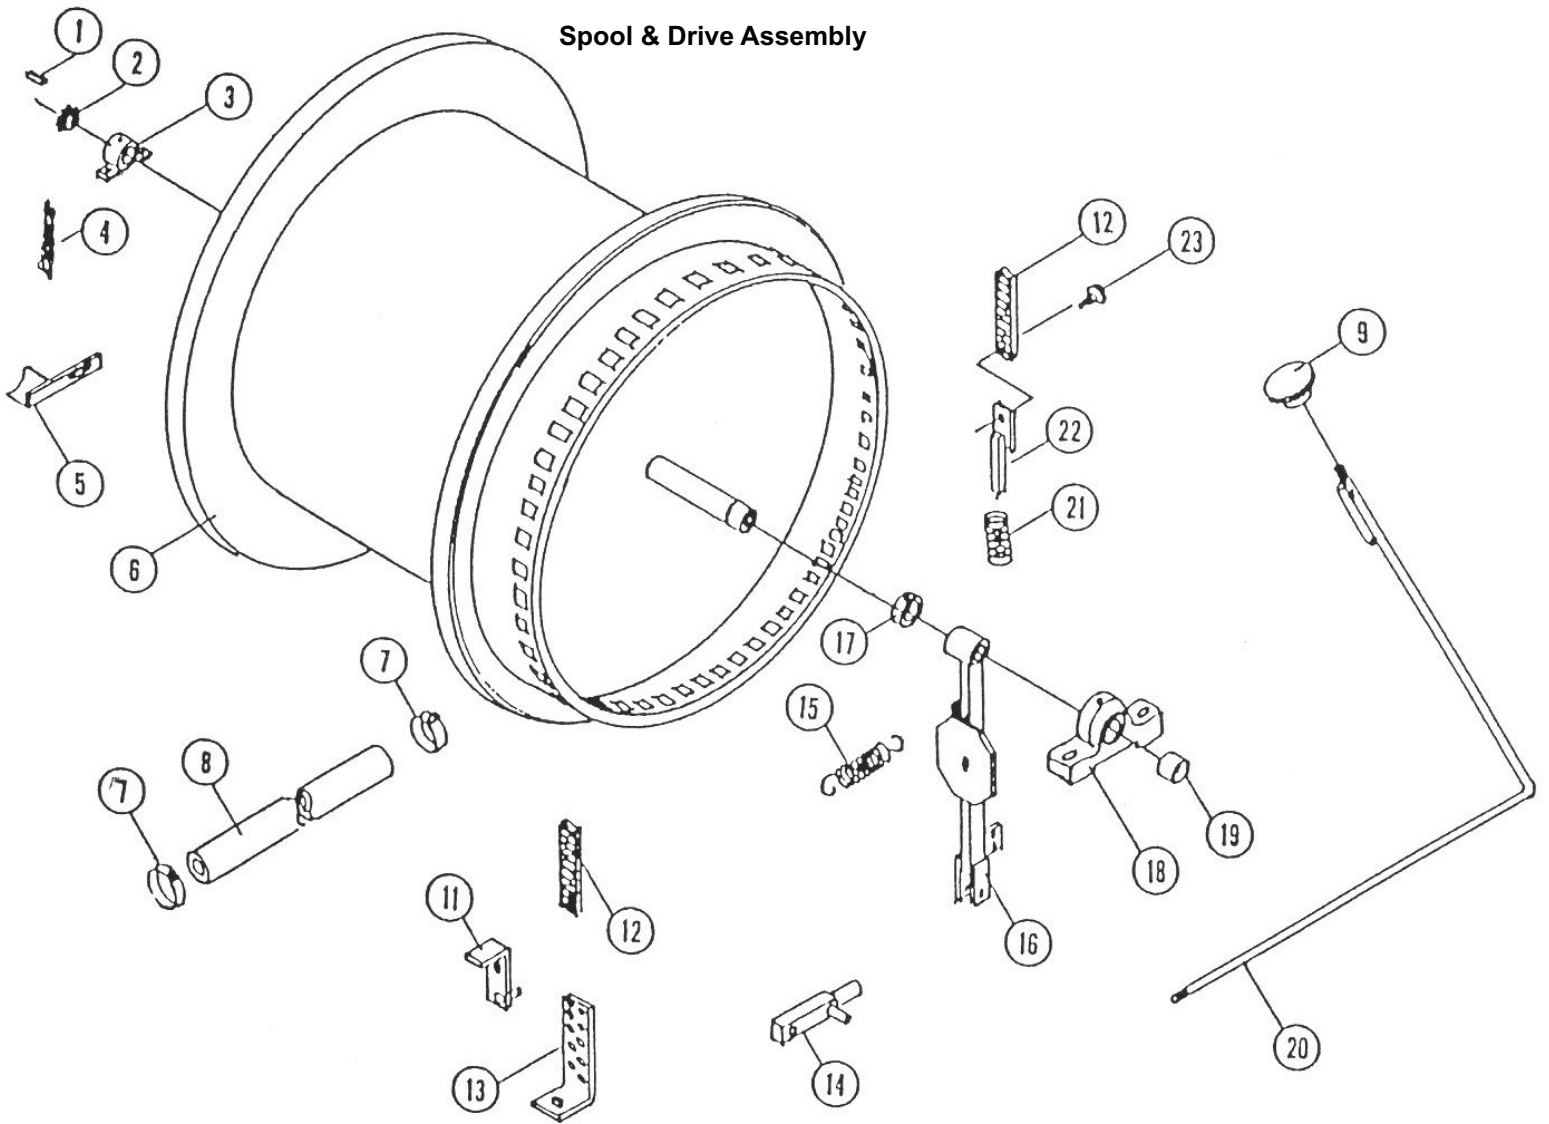

Spool & Drive Assembly

No.	Part Number	Description	Qty.
18	58609831	BEARING, PLLW BLCK 1-1/4"	1
19	58801674	SLEEVE SS B-100 - B-110	1
20	59101320	ROD, PAWL HOLD OUT	1
21	45048580	SPRING, COMP 2-1/2X1/2ID PLTD	1
22	58701622	TENSIONER, BRAKE	1
23	52357180	BOLT, STEP 5/16 X 1 GR2	1