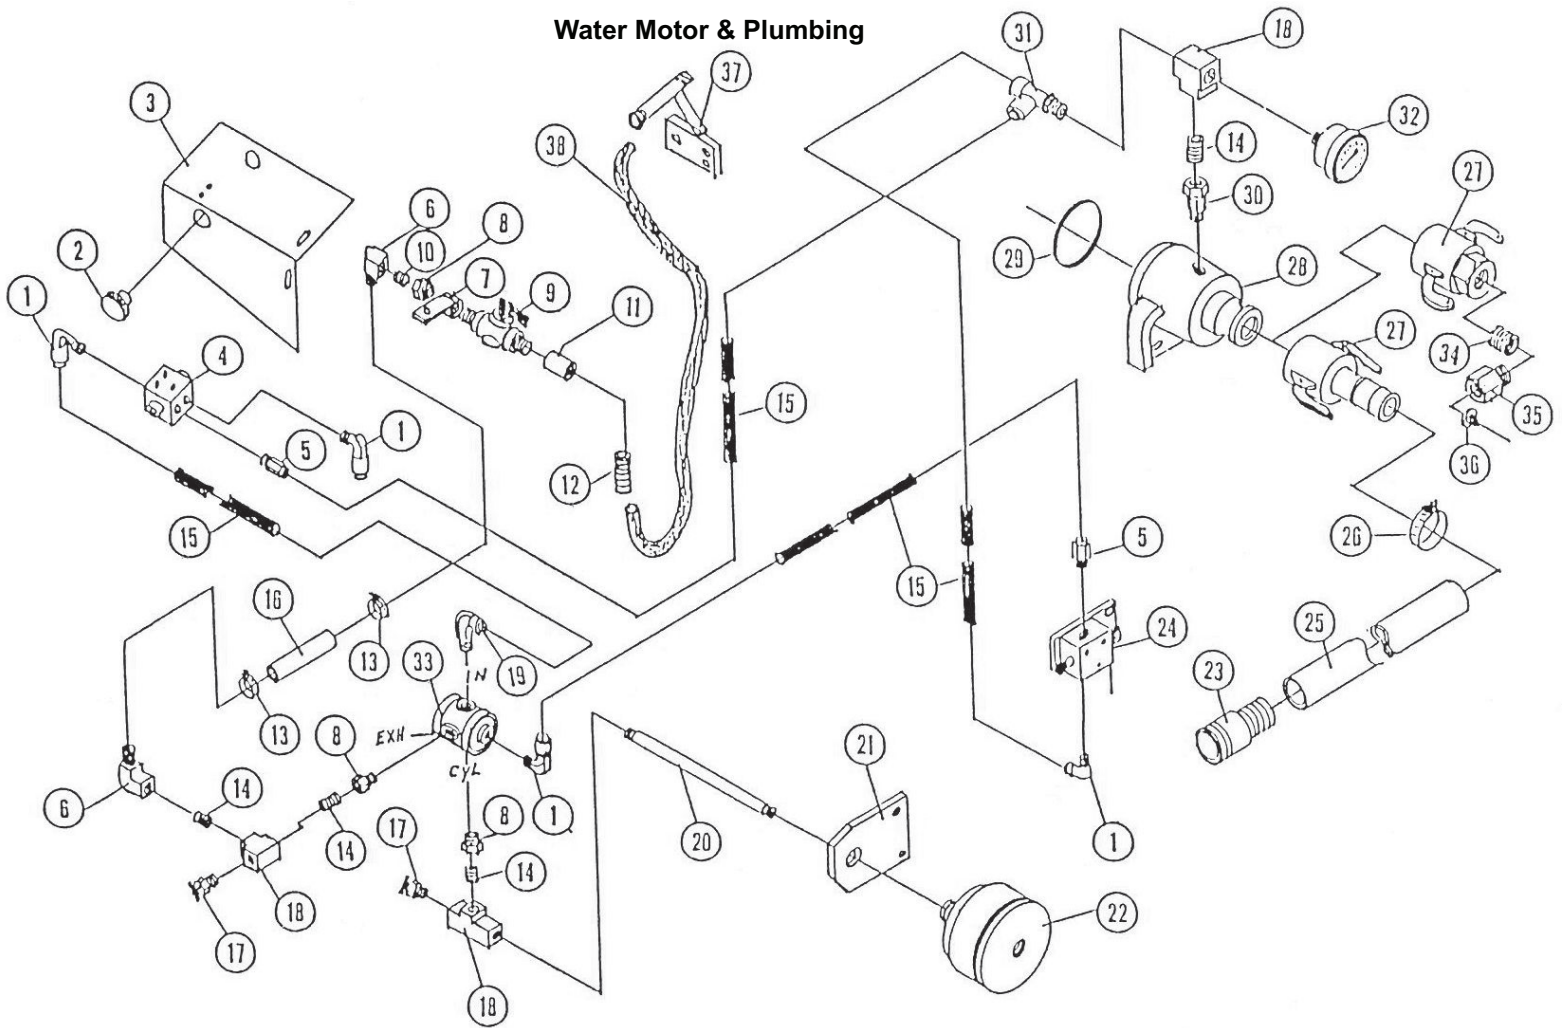

Water Motor & Plumbing

No.	Part Number	Description	Qty.
25	58608012	HOSE,IRR SUPPLY 1" ft.	10
26	03019071	SUPRA CLAMP 29MM-31MM	2
27A	58607620	CMLK,C FE1X1BARB (B110)	1
27B	58609870	CMLK,D FE1X1FNPT (B100)	1
28	58608397	FITTING,ENTRY B100 & B110	1
29	58609911	O-RING 1-5/8 X1-1/4 X3/16	1
30	59101420	FILTER,1/8 TO 1/4 BUSH	1
31	52549171	FTG,TB RN TEE1/8MNPTX1/4T	1
32	58606742	GAUGE,PRESS 0-160REAR MT	1
33	58609786	VALVE,HUMPH N980 N.O. 250	1
34	52501610	BSHNG,RDCNG STEEL (PLTD) 1X3/4	1
35	58702461	ADPTR,3/4MNPTXFE GRDN FIX	1
36	58702440	WASHER,FILTER	1
37	59101391	BELLOW STOP B-100	1
38	58609942	HOSE, REINFORCED VINYL 1/2 - BULK ft.	0.75