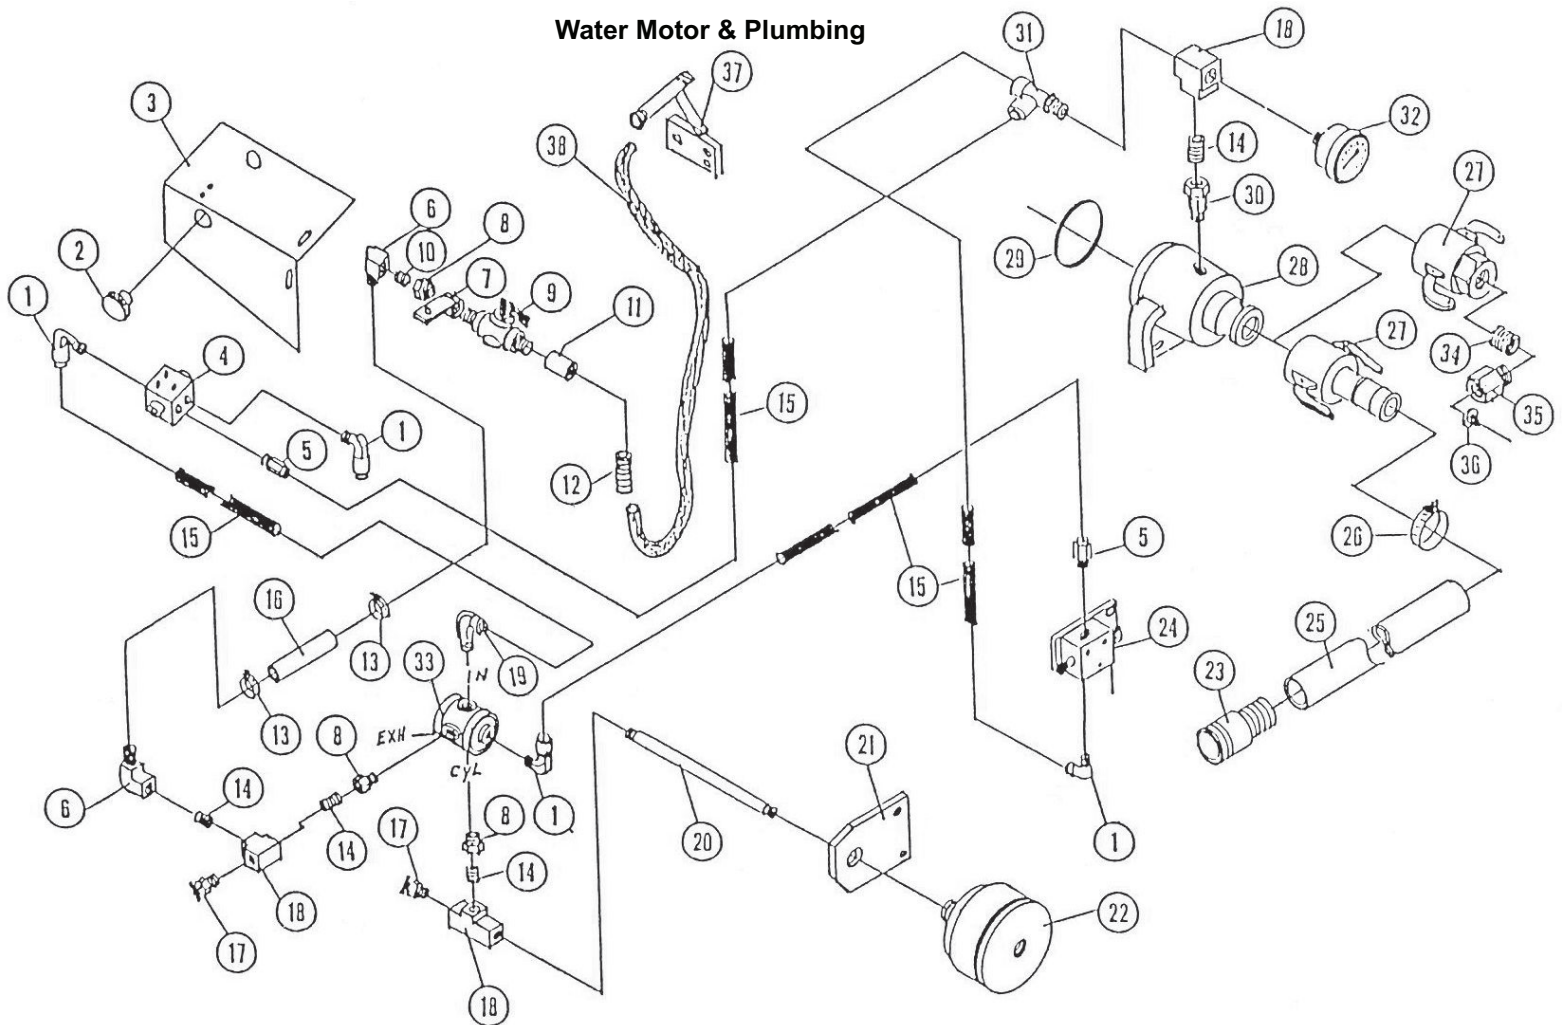

For Parts That Are Described As "Left Or Right" the Water Inlet Side Of The Machine Is Considered The Right Side. Items Such As Common Fasteners, Greese Fittings, And Other Small Parts Easy To Acquire Locally Are Not Listed.

Frame and Wheel Assembly

No.	Part Number	Description	Qty.
1	51248470	BUSH,STL .56X.40X.28L	2
2	59201080	TONGUE	1
3	99070070	KIT, TOW HITCH - WRB2	
4	45048584	SPRING,11/16 OD X 1-1/4 L	1
5	59201130	LATCH	1
6	59201140	STOP	1
7	59101100	HANDLE - B2	1
8	59101391	BELLOW STOP B-100	1
9	58609213	FRAME, MAIN - WRB2	1
10	59101270	BUSH,STL .54X.302X1.25 L	1
11A	59101370	SPADE,LEFT	1
11B	59101371	SPADE,RIGHT	1
12	59101260	BRKT,LEVELWIND CHAIN GRD	1
13	58607534	GUARD,LEVELWIND CHAIN	1
14	59101190	AXLE,110/100	2
15	58602290	WHEEL&TIRE,480/400X8 1B 2P	2

Water Motor & Plumbing

No.	Part Number	Description	Qty.
1	52549150	FTG,TB 90 1/8MNPTX1/4TUBE	5
2	59101561	KNOB,PULL	1
3	59100960	PLATE,VALVE	1
4	42548450	VALVE,MA33 NKL-ALM SPOOL	1
5	52549170	FTG,TB ST 1/8MNPTX1/4TUBE	2
6	52540341	ELBW,STRT BR 1/8X90	2
7	59302790	MT.VALVE	1
8	52547842	BSHNG, RDCNG BR 1/4X1/8	3
9	58607573	VALVE,1/4 PLASTIC,METER	1
10	52513761	NPPL,BR 1/4X1-1/2	1
11	52548452	CPLNG,BR 1/4	1
12	58701170	BARB,HOSE 1/4 NPT X 1/2	1
13	06012110	CLAMP,SPRING .42 ID	2
14	52508981	NPPL,CLOSE BR 1/8 SCHD. 40	5
15	25249390	TUBE,SYNFLEX 1/4	ft. 5.05
16	58609941	HOSE,VINYL CLR 3/8X1/16W	ft. 0.25
17	52532250	COCK,DRAIN BR 1/8	2
18	52548701	TEE, BR 1/8 101SS021MP	3
19	52549151	FTG,TB 90 1/4MNPTX1/4TUBE	1
20	52548955	NPPL,BR 1/8 X 5	1
21	58607845	PLATE,BELLOWS B-110	1
22	58607941	BELLOWS, 1S3-013 - WRB2	1
23	58607220	NPPL,KING PLATED 1" STC10	1
24	59401530	VALVE ASM, (W/SPOOL,STUD & NUTS)	1

Spool & Drive Assembly

No.	Part Number	Description	Qty.
18	58609831	BEARING, PLLW BLCK 1-1/4"	1
19	58801674	SLEEVE SS B-100 - B-110	1
20	59101320	ROD, PAWL HOLD OUT	1
21	45048580	SPRING, COMP 2-1/2X1/2ID PLTD	1
22	58701622	TENSIONER, BRAKE	1
23	52357180	BOLT, STEP 5/16 X 1 GR2	1