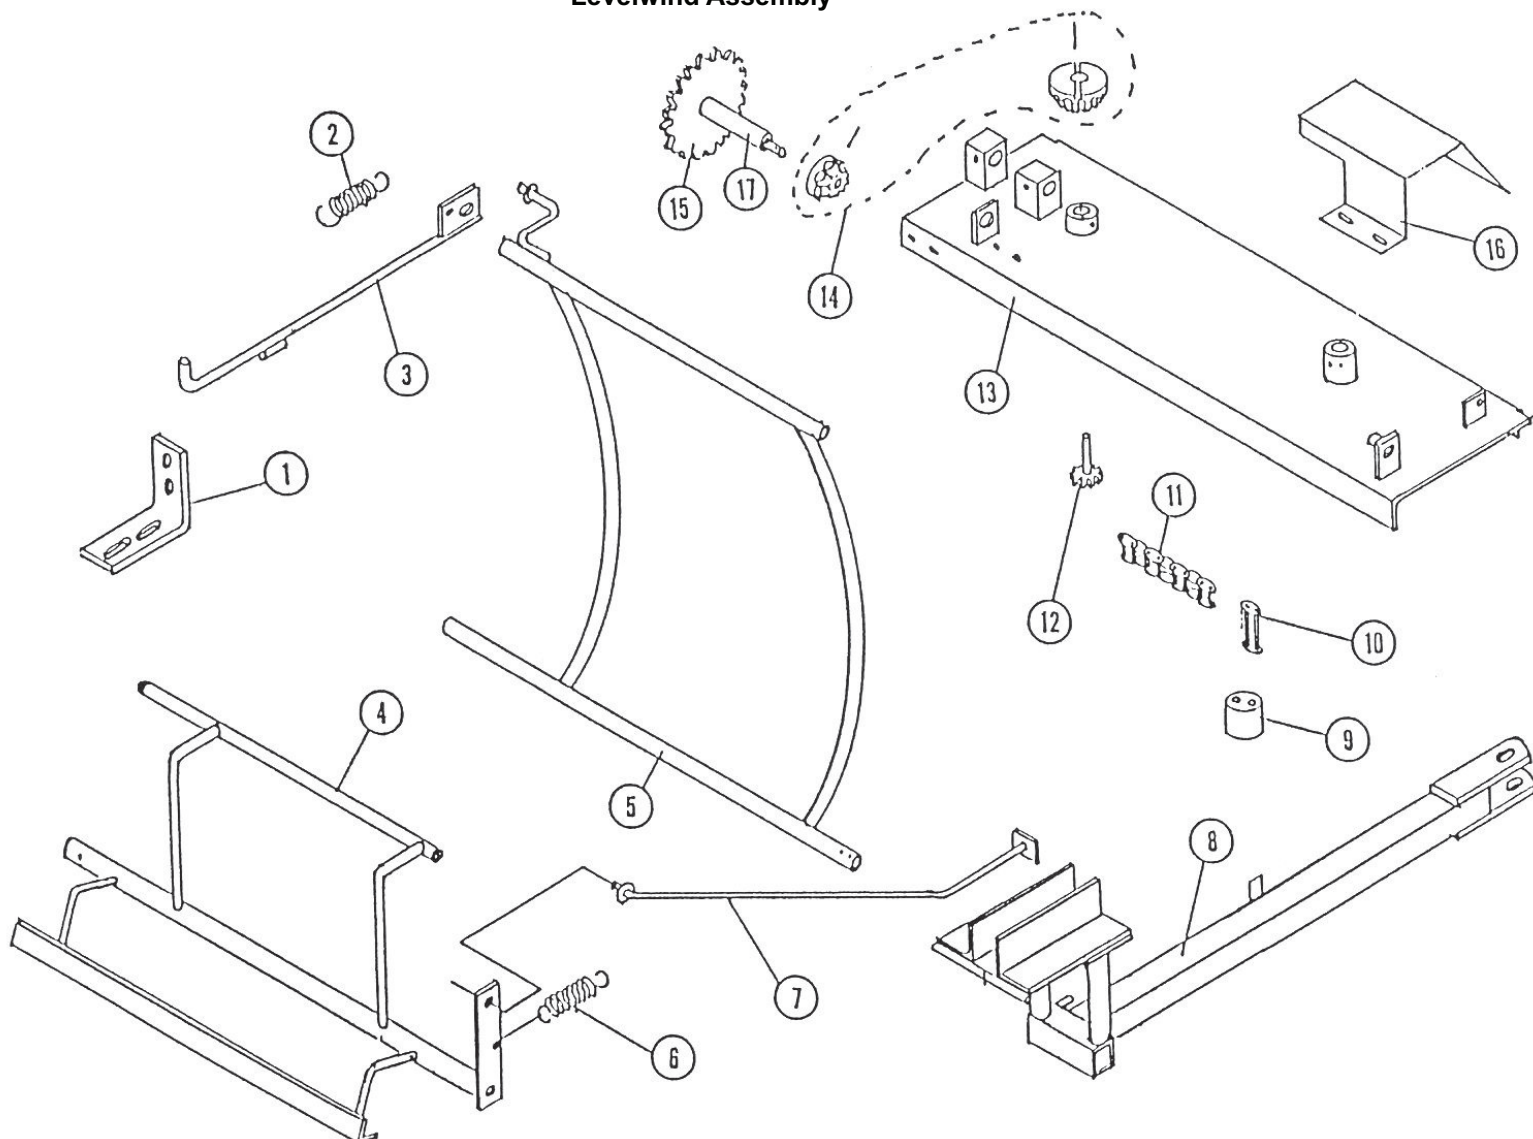

Levelwind Assembly

No.	Part Number	Description	Qty.
1	59101300	BRKT,TUBE RIDER SPRING	1
2	45035360	SPRING TNSN 1 X 6 PLATED	1
3	59101310	ROD,TUBE RIDER SPRING	1
4	59302560	BAR,SHUT OFF B-100&B-110	1
5	58701424	TUBE RIDER	1
6	58702480	SPRING TNSN .74 OD X .1 W X 3-1/8L	1
7	58608327	SHUT-OFF ROD B-110/100	1
8	58608873	ARM,LEVELWIND	1
9	58608760	SLUG,LVLWND GUIDE B SER.	1
10	58609720	LINK,#40-2 DBL WD CNNCTR	1
11	87548450	CHAIN,#40 ROLLER PER FT	2.2
12	58606650	SHAFT&SPRKT,LVLWIND IDLER	2
13	59302570	FRAME, LEVELWIND WRB2	1
14	52357440	GEAR GROUP,HB 500-156	1
15	88049337	SPRKT,40B25 5/8 BORE (B110)	1
15B	88049296	SPRKT,40B32 5/8 BORE (B100)	1
16	58608080	GUARD,GEAR	1
17	59300950	SHAFT, LEVELWIND INPUT WRB2	1