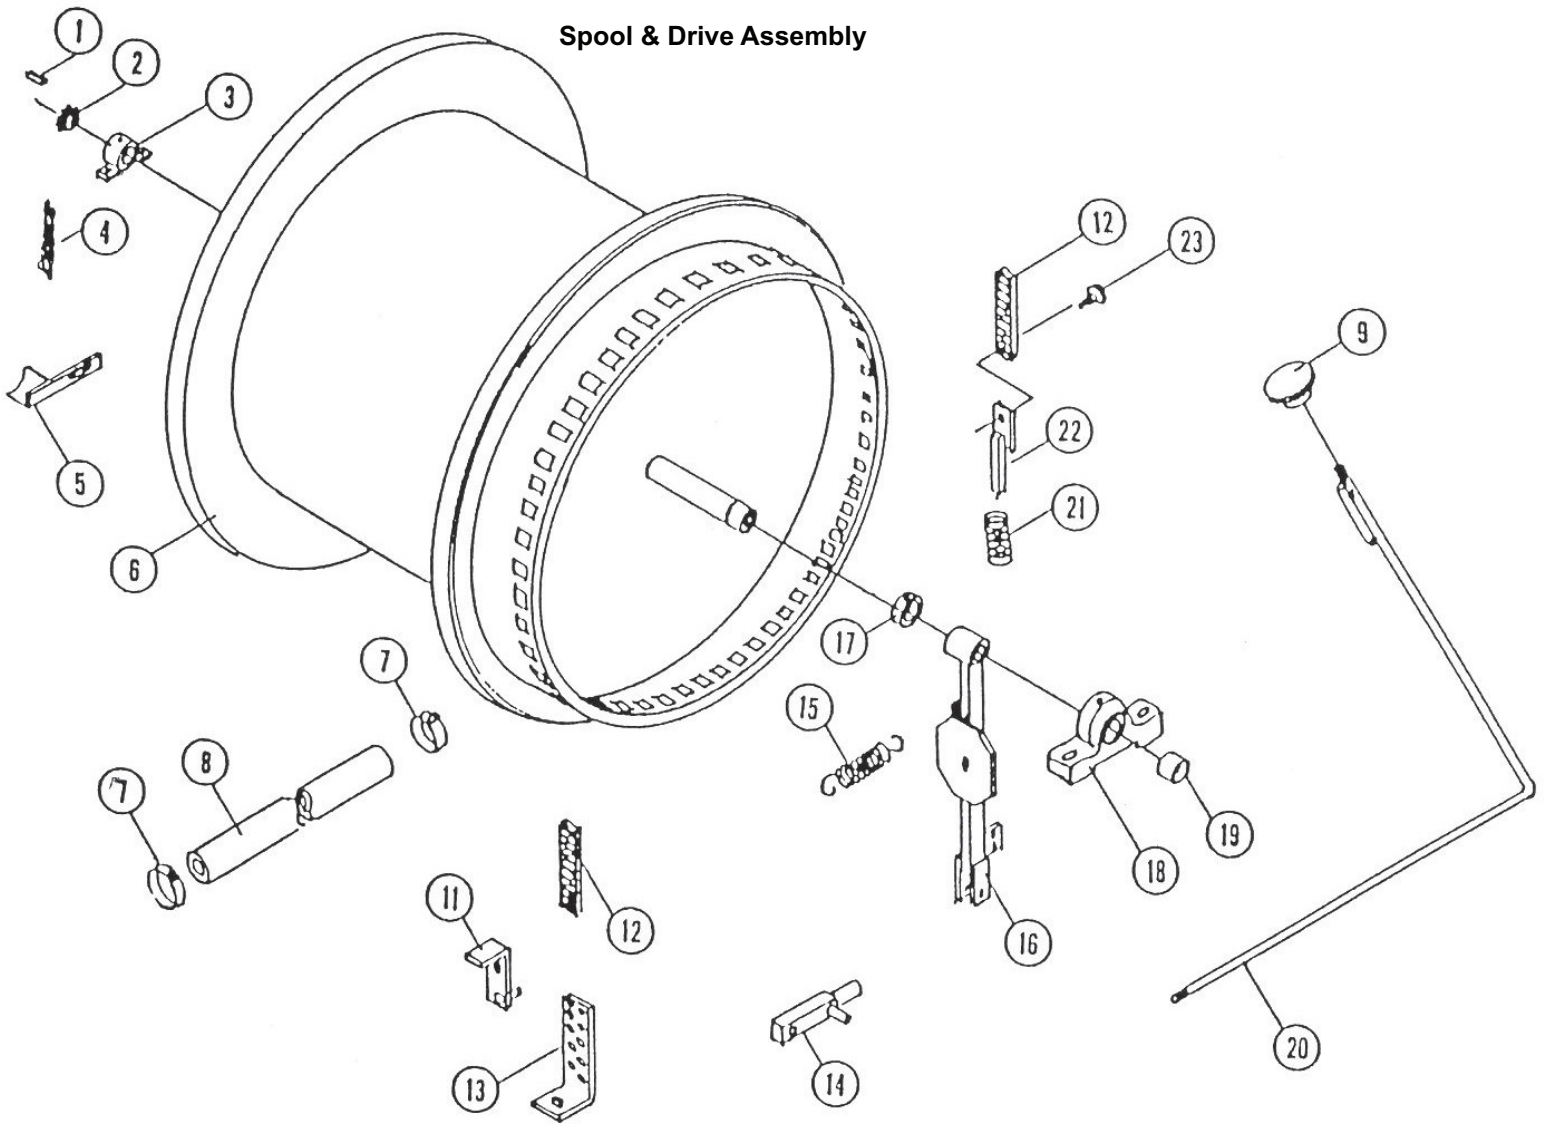

Spool & Drive Assembly

3	58609832	BEARING, PLLW BLCK 3/4"	1
4	87548450	CHAIN, #40 ROLLER PER FT	3.25
5	59101410	IDLER, LEVELWIND CHAIN	1
6	58608963	SPOOL ASM. - WRB2 (60 NOTCHES)	1
7	03019080	SUPRA CLAMP 31MM-34MM (B110)	2
7B	03019063	SUPRA CLAMP 27MM-29MM (B100)	2
8A	58401795	TUBE, PE 1.1 X 160ft (B110)	1
8B	58401796	TUBE, PE .89 X 220ft (B100)	1
9	59101560	KNOB, PULL 1/4-20	1
11	59100950	TAB, BRAKE STRAP	1
12	58701670	BELTING, NEOP 5 PLY 1 IN	5
13	59100940	BRKT, BRAKE REAR	1
14	58607481	PAWL, DRIVE	2
15	45048583	SPRING TNSN 7/8X3.62X5/8	1
16	58608942	ARM, BELLOWS	1
17	58609932	COLLAR, SET 1-1/4"	1