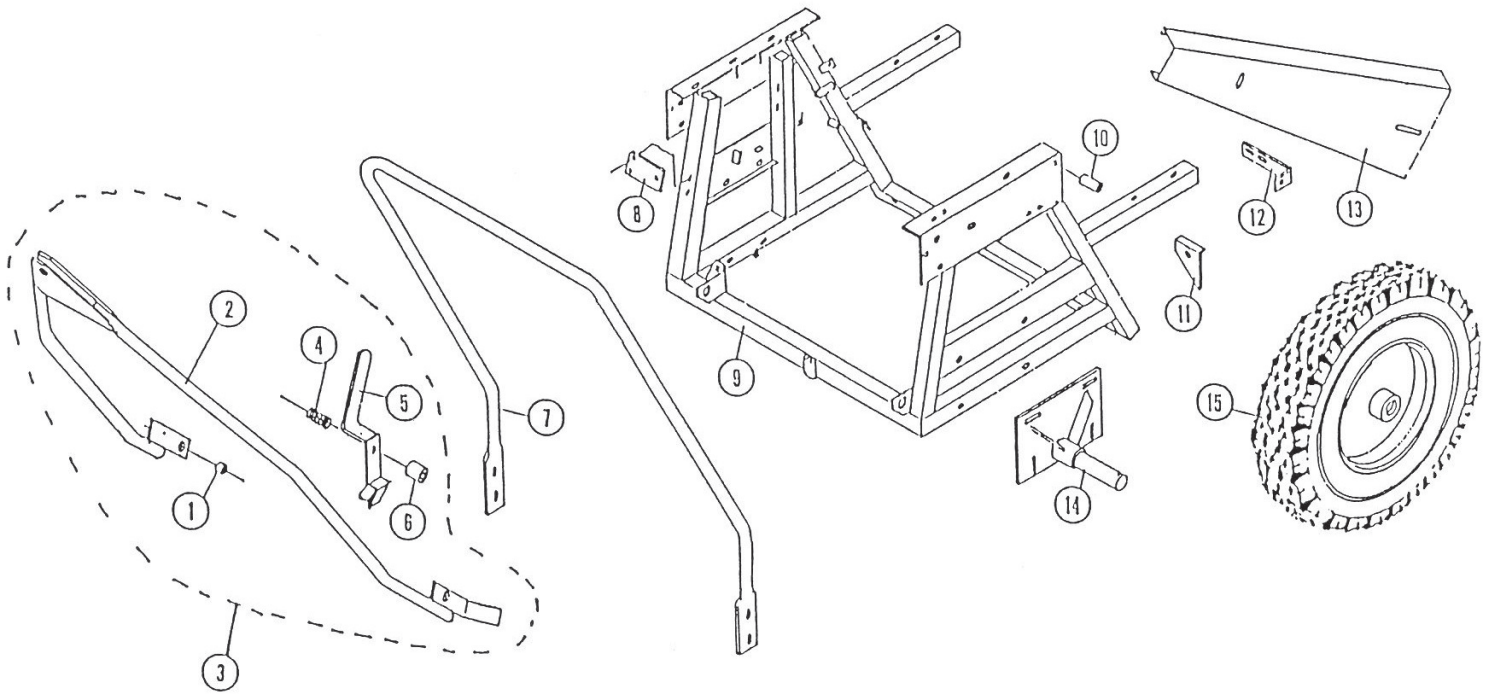

Water-Reel

Irrigation

PARTS MANUAL

B-100/110

S/N 290,000

700 S. Schrader Ave
P.O.Box 290
Havana, IL 62644
Phone:(309)543-4425
Fax (309)543-4945

Some Parts are Not Available

Notes

For Parts That Are Described As "Left Or Right" the Water Inlet Side Of The Machine Is Considered The Right Side. Items Such As Common Fasteners, Greese Fittings, And Other Small Parts Easy To Acquire Locally Are Not Listed.

Frame and Wheel Assembly

No.	Part Number	Description	Qty.
1	51248470	BUSH,STL .56X.40X.28L	2
2	59201080	TONGUE	1
3	99070070	KIT, TOW HITCH - WRB2	
4	45048584	SPRING,11/16 OD X 1-1/4 L	1
5	59201130	LATCH	1
6	59201140	STOP	1
7	59101100	HANDLE - B2	1
8	59101391	BELLOW STOP B-100	1
9	58609213	FRAME, MAIN - WRB2	1
10	59101270	BUSH,STL .54X.302X1.25 L	1
11A	59101370	SPADE,LEFT	1
11B	59101371	SPADE,RIGHT	1
12	59101260	BRKT,LEVELWIND CHAIN GRD	1
13	58607534	GUARD,LEVELWIND CHAIN	1
14	59101190	AXLE,110/100	2
15	58602290	WHEEL&TIRE,480/400X8 1B 2P	2

Spool & Drive Assembly

No.	Part Number	Description	Qty.
18	58609831	BEARING, PLLW BLCK 1-1/4"	1
19	58801674	SLEEVE SS B-100 - B-110	1
20	59101320	ROD, PAWL HOLD OUT	1
21	45048580	SPRING, COMP 2-1/2X1/2ID PLTD	1
22	58701622	TENSIONER, BRAKE	1
23	52357180	BOLT, STEP 5/16 X 1 GR2	1