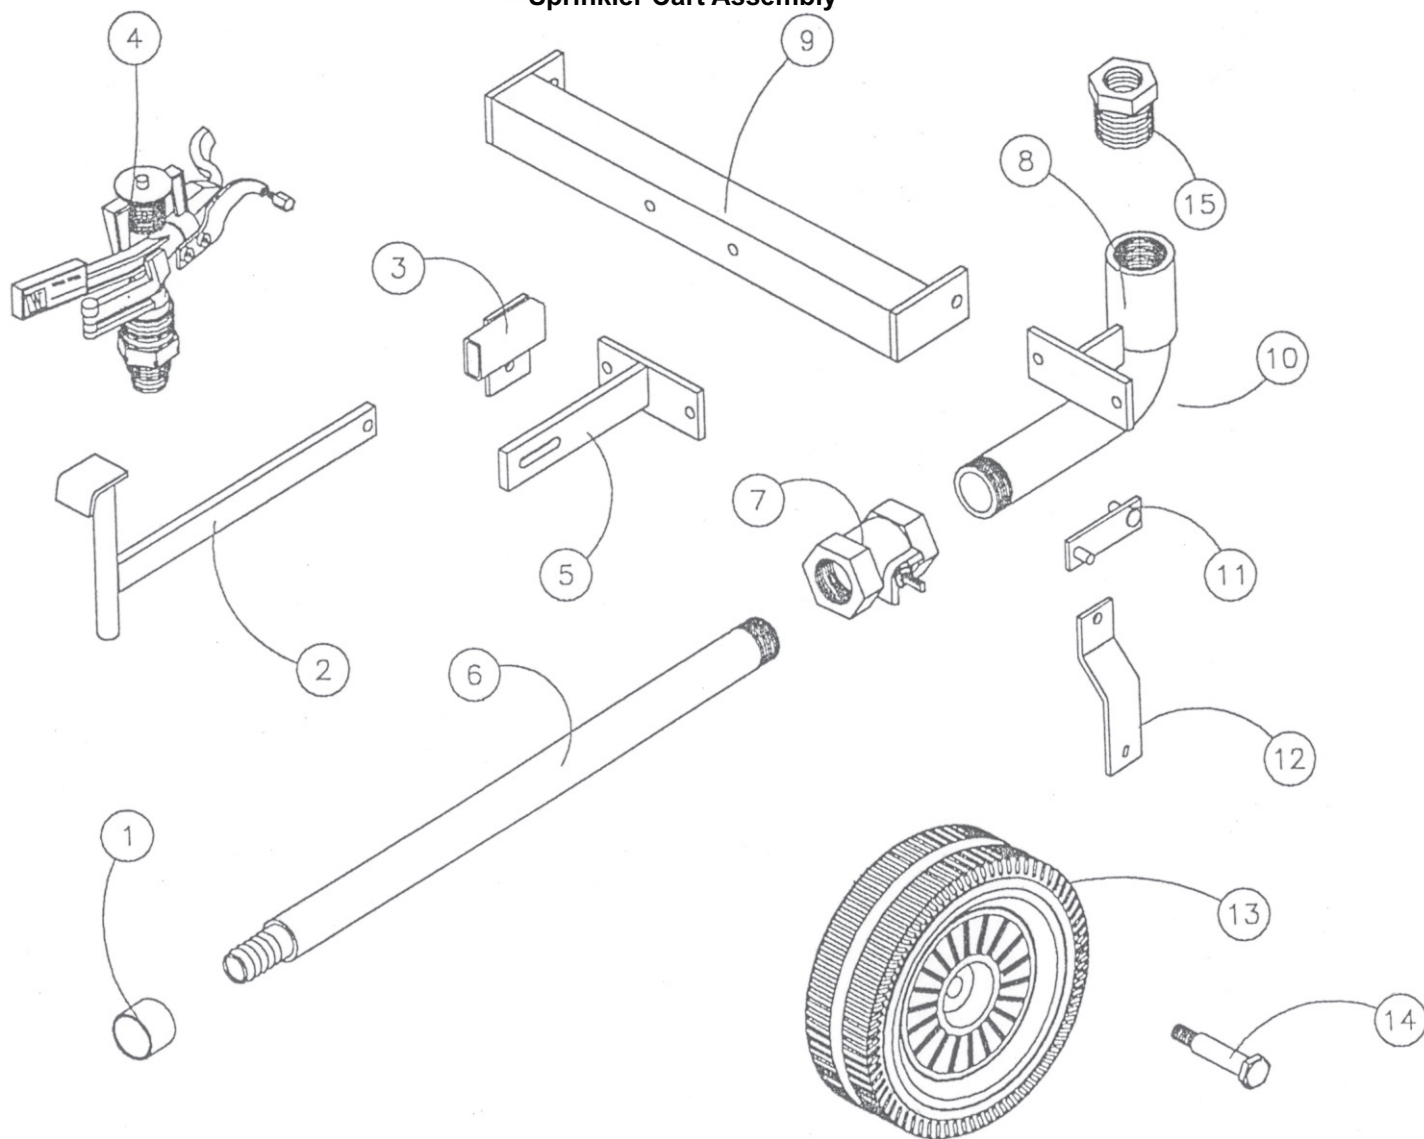

— Sprinkler Cart Assembly

No.	Part Number	Description	Qty.
1A	59203320	SLEEVE,B-110 PLATED	1
1B	59001940	SLEEVE, OUTER PE TUBE 27MM (B100)	1
2	59203360	ARM, GUNCART SHUT OFF - WRB2	1
3	59101240	SLIDE,SHUT OFF ROD	1
4A		B100 - Gun has been discontinued from Nel.	
4B	58803540	SPRNKLR, P65M WITH 5 NOZZLES	1
5	59101210	MOUNT,SHUT OFF ROD SLIDE	1
6A	59203310	NPPL,B-110 GUNCART	1
6B	59203311	NPPL,B-100 GUNCART	1
7	58607125	VALVE,1 IN BUTTER BALL	1
8	58700215	BODY, WRB2 GUNCART	1
9	59204450	AXLE, GUNCART - WRB2	1
10	52538671	PLUG, BR 1/8	1
11	59101120	LINK,SHUT OFF ROD	1
12	58805047	HANDLE,VALVE 1" BUTTERBALL	1
13	58700007	WHEEL & BOLT 8" SET OF 2	1
14	58700011	BOLT,SHOULDER 1-9/16	2
15	52501610	BSHNG,RDCNG STEEL (PLTD) 1X3/4	1