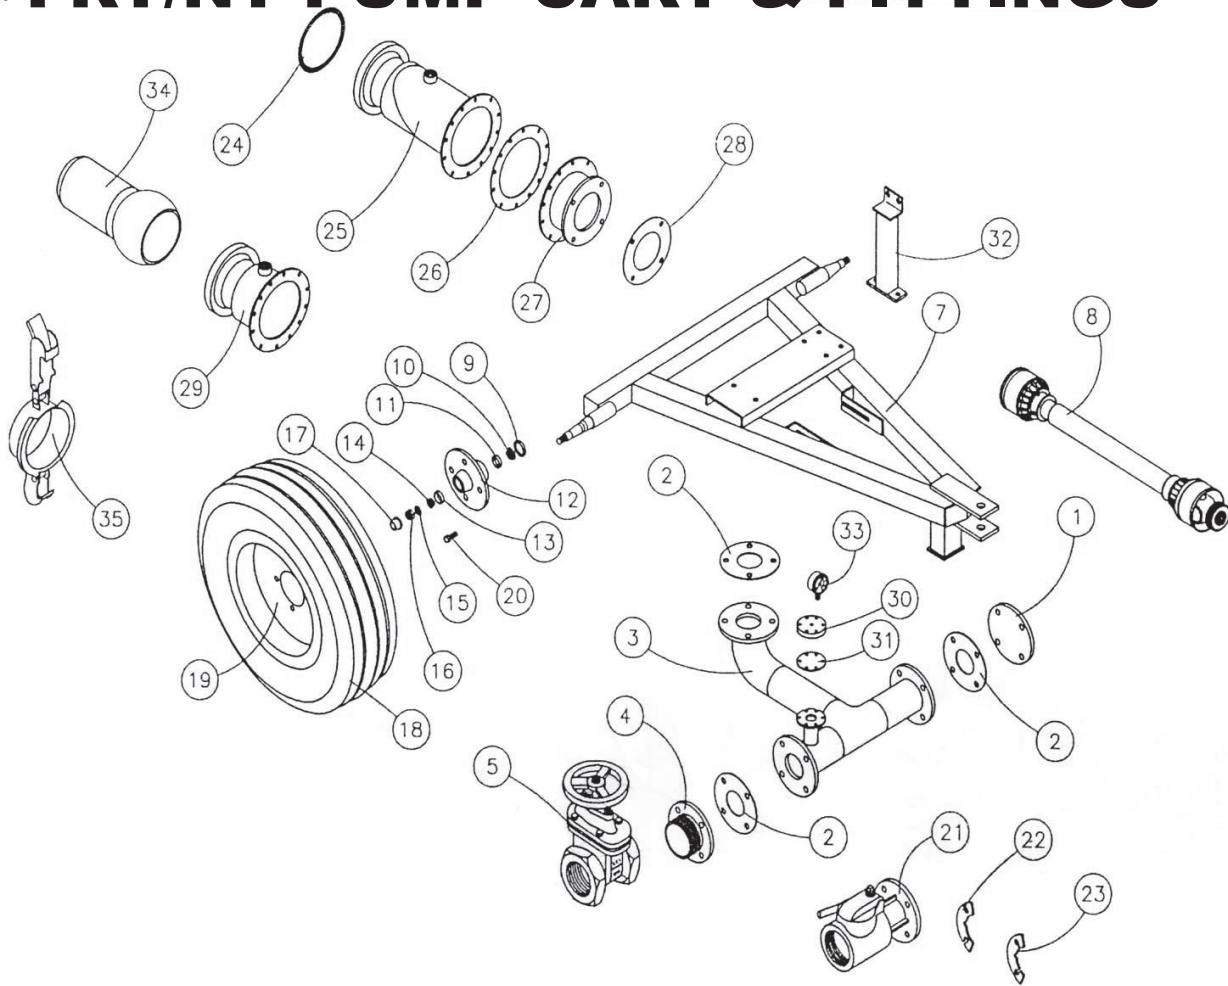

FRT/NT PUMP CART & FITTINGS

No.	Part Number	Description	Qty.
1	595-0148-0	Cap, Flange 4 Hole 5.7 BCD	1
2	593-0180-0	Gasket, 5.72 BCD	3
3	593-0292-1	Fitting, Discharge Tee	1
4	595-0147-1	Fitting, Discharge 4" (4 Hole Flange)	1
5	586-0759-1	Valve, Gate 4 In.	1
5A	586-0759-6	Rubber Gate for 4" Valve	
7A	593-0299-0	Trailer, Pump	1
7B	593-0299-1	Trailer, Pump (Side Discharge)	1
8A	586-0673-2	Shaft, PTO 540 RPM	1
8B	586-0228-0	Shaft, PTO 1000 RPM	1
9A	589-0066-0	Seal, Wilton 906288	2
9B	588-0356-5	Seal, (Side Discharge)	2
10A	515-0939-0	Bearing, Inner	2
10B	588-0356-8	Bearing (Side Discharge)	4
11A	510-0940-0	Race, Inner	2
11B	588-0356-6	Race L44610 (Side Discharge)	4
12A	589-0064-0	Hub W/Races Wilton 280501	2
12B	588-0250-0	Hub W/Races (Side Discharge)	2
13	589-0064-0	Race, Outer Wilton 910258	2
14	515-0942-0	Bearing, Outer	2
15	593-0943-0	Washer, 1-1/2 x 1 x 18 Ga.	2
16	552-0944-0	Nut, 5/8 NF Slotted	2
17	589-0062-0	Hub Cap Wilton 909911	2
18A	227-0256-0	Tire, 6:70 x 15 Tubeless 4 Ply	2
18B	596-0229-3	Wheel & Tire 4:80 x 12 4 Bolt	2

FRT/NT PUMP CART & FITTINGS

No.	Part Number	Description	Qty.
19	588-0254-0	Wheel, 15 x 4-1/2 KB 4 Bolt	2
20	589-0063-0	Bolt, Wilton 913539	8
21A	595-0143-0	Check Valve, 3" x 4" Flange Mt.	1
12B	595-0143-1	Check Valve, 3" x 4" Thread Mt.	1
22	595-0220-0	Plate, 80mm Flange	1
23	595-0219-0	Plate, 65mm Flange	1
24	588-0025-3	Sealing Ring, 6" x 8-1/4" OD x 3/4"	1
25	593-0304-0	Check Valve	1
26	594-0186-0	Gasket, 10.1 OD x 9.31 BCD 12 Holes	1
27A	594-0208-0	Adpter, For FRT 96/35	1
27B	594-0207-0	Adpter, For NT 120S	1
28A	593-0181-1	Gasket, 4 Hole 8.3" BCD (FRT 96/35)	1
28B	593-0181-0	Gasket, 4 Hole 7.1" BCD (NT 120S)	1
29	594-0430-0	Suction, Ext. With Out Check Valve	1
30	586-0690-1	Gauge Protector Top	1
31	587-0046-0	Diaphragm, Gauge Protector	1
32	593-0301-0	Primer Pump Mt.	1
33	586-0675-0	Gauge, Press 0-300	1
34	595-0284-0	Adpter, 6" Suction W/6" Ball	1
35	588-0025-1	Lever Ring, 6"	1