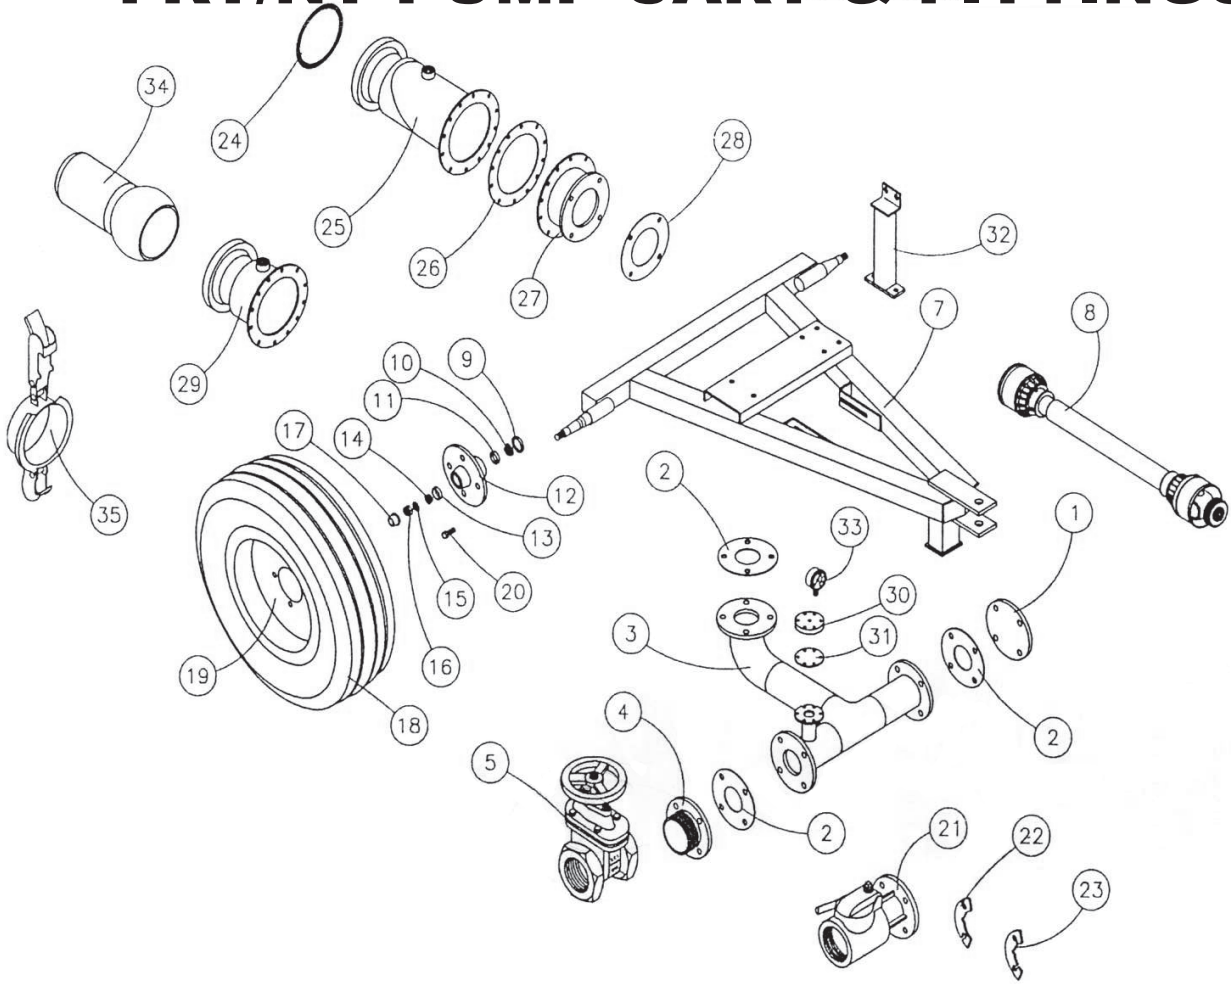

FRT/NT PUMP CART & FITTINGS

No.	Part Number	Description	Qty.
1	595-0148-0	Cap, Flange 4 Hole 5.7 BCD	1
2	593-0180-0	Gasket, 5.72 BCD	3
3	593-0292-1	Fitting, Discharge Tee	1
4	595-0147-1	Fitting, Discharge 4" (4 Hole Flange)	1
5	586-0759-1	Valve, Gate 4 In.	1
5A	586-0759-6	Rubber Gate for 4" Valve	
7A	593-0299-0	Trailer, Pump	1
7B	593-0299-1	Trailer, Pump (Side Discharge)	1
8A	586-0673-2	Shaft, PTO 540 RPM	1
8B	586-0228-0	Shaft, PTO 1000 RPM	1
9A	589-0066-0	Seal, Wilton 906288	2
9B	588-0356-5	Seal, (Side Discharge)	2
10A	515-0939-0	Bearing, Inner	2
10B	588-0356-8	Bearing (Side Discharge)	4
11A	510-0940-0	Race, Inner	2
11B	588-0356-6	Race L44610 (Side Discharge)	4
12A	589-0064-0	Hub W/Races Wilton 280501	2
12B	588-0250-0	Hub W/Races (Side Discharge)	2
13	589-0064-0	Race, Outer Wilton 910258	2
14	515-0942-0	Bearing, Outer	2
15	593-0943-0	Washer, 1-1/2 x 1 x 18 Ga.	2
16	552-0944-0	Nut, 5/8 NF Slotted	2
17	589-0062-0	Hub Cap Wilton 909911	2
18A	227-0256-0	Tire, 6:70 x 15 Tubeless 4 Ply	2
18B	596-0229-3	Wheel & Tire 4:80 x 12 4 Bolt	2

FRT/NT PUMP CART & FITTINGS

No.	Part Number	Description	Qty.
19	588-0254-0	Wheel, 15 x 4-1/2 KB 4 Bolt	2
20	589-0063-0	Bolt, Wilton 913539	8
21A	595-0143-0	Check Valve, 3" x 4" Flange Mt.	1
12B	595-0143-1	Check Valve, 3" x 4" Thread Mt.	1
22	595-0220-0	Plate, 80mm Flange	1
23	595-0219-0	Plate, 65mm Flange	1
24	588-0025-3	Sealing Ring, 6" x 8-1/4" OD x 3/4"	1
25	593-0304-0	Check Valve	1
26	594-0186-0	Gasket, 10.1 OD x 9.31 BCD 12 Holes	1
27A	594-0208-0	Adpter, For FRT 96/35	1
27B	594-0207-0	Adpter, For NT 120S	1
28A	593-0181-1	Gasket, 4 Hole 8.3" BCD (FRT 96/35)	1
28B	593-0181-0	Gasket, 4 Hole 7.1" BCD (NT 120S)	1
29	594-0430-0	Suction, Ext. With Out Check Valve	1
30	586-0690-1	Gauge Protector Top	1
31	587-0046-0	Diaphragm, Gauge Protector	1
32	593-0301-0	Primer Pump Mt.	1
33	586-0675-0	Gauge, Press 0-300	1
34	595-0284-0	Adpter, 6" Suction W/6" Ball	1
35	588-0025-1	Lever Ring, 6"	1