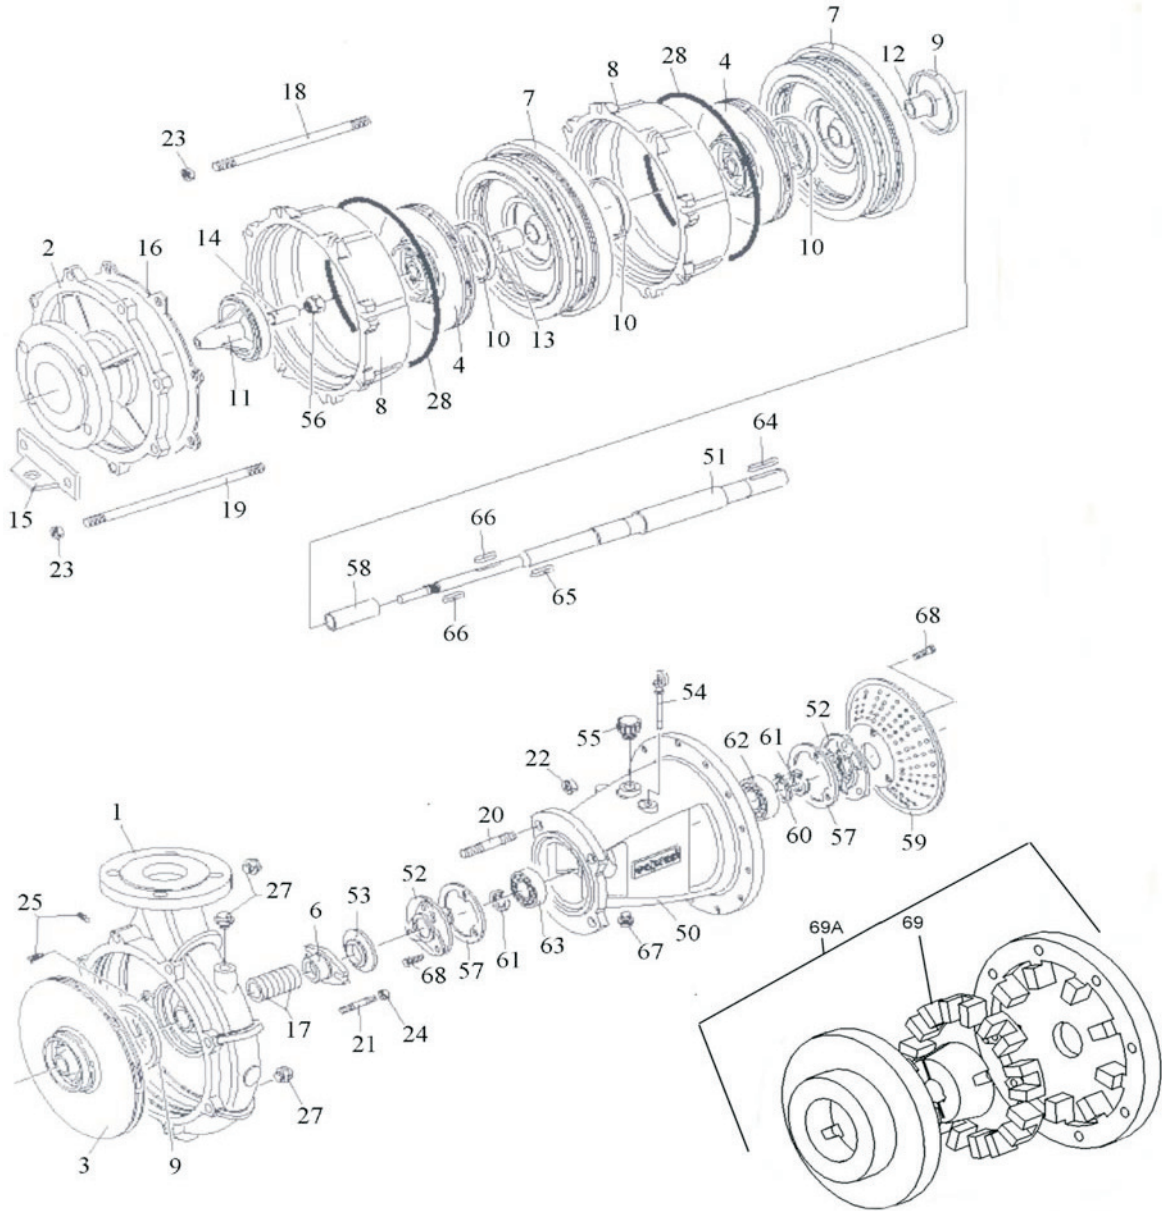

PARTS MANUAL

P/N 59701100

Caprari Pump - MG80/3A

Item	Part Number	Description	Qty.
1	04040084	CASING,PUMP D04/80	1
2	04040395	COVER,SUCTION	1
3	04040812	IMPELLER	1
4	04040811	IMPELLER DMR 83A STG2	2
6	04041633	BOX,STUFFING	1
7	04043389	DIFFUSOR	1
8	04043392	CASING, STAGE	1
9	04044538	RING,WEAR	2
10	04044538	RING,WEAR	1
11	04042153	RING,WEAR	1
12	04041721	SLEEVE	1
13	04041721	SLEEVE	1
14	04033014	BUSH,IMP SHFT BRG	1
15	04045404	Bracket	1
16	04033737	GASKET,SUCTION CO	2
17	04233345	PACKING,SET OF 7	1
18	04030572	STUD, M14 X 220	8
19	04030575	STUD, M14 X 230	2
20	04030367	STUD, M16 X 35	4
21	04030394	STUD,M10X50	2
22	04031031	NUT,M16	4
23	04031028	NUT,M14	10
24	04031201	NUT,10MM	2
25	04030745	SCREW,SET 10MMX12MM SPEC	2
26	04031321	Rosetta 15x31x3	2
27	04031714	PLUG 3/8" BSP	3
28	04033466	O-RING	1
50	04042305	SUPPORT BASE	1
51	04041446	PUMP SHAFT	1
52	04041672	COVER,BEARING HOUSING	2
53	04031836	DEFLECTOR	1
54	04031828	SLEEVE	1
55	04031743	CAP,OIL FILL	1
56	04033133	NUT,IMPELLER MEC80	1
57	04033825	GASKET,BIG HOUSING MR80	2
58	04041862	SLEEVE,BEARING BUSH	1
59	04046296	FLANGE	1
60	04031554	ANELLO ELASTICO 35 IMO 7435XALB.	1
61	04033259	SEAL,OIL NOK355277	2
62	04035113	BEARING,3307ATN9/C3 NO SL	1
63	04035127	BEARING	1
64	04031462	KEY PUMP SHFT	1
65	04031434	KEY 8 X 7 X 35	1
66	04031434	KEY 8 X 7 X 35	1
67	04031714	PLUG 3/8" BSP	1
68	55050001	BOLT,M8X20	6
69	50201460	RUBBER COUPLING SET OF 9 - MG80/3	1
69A	04085090	Coupler assm complete	1