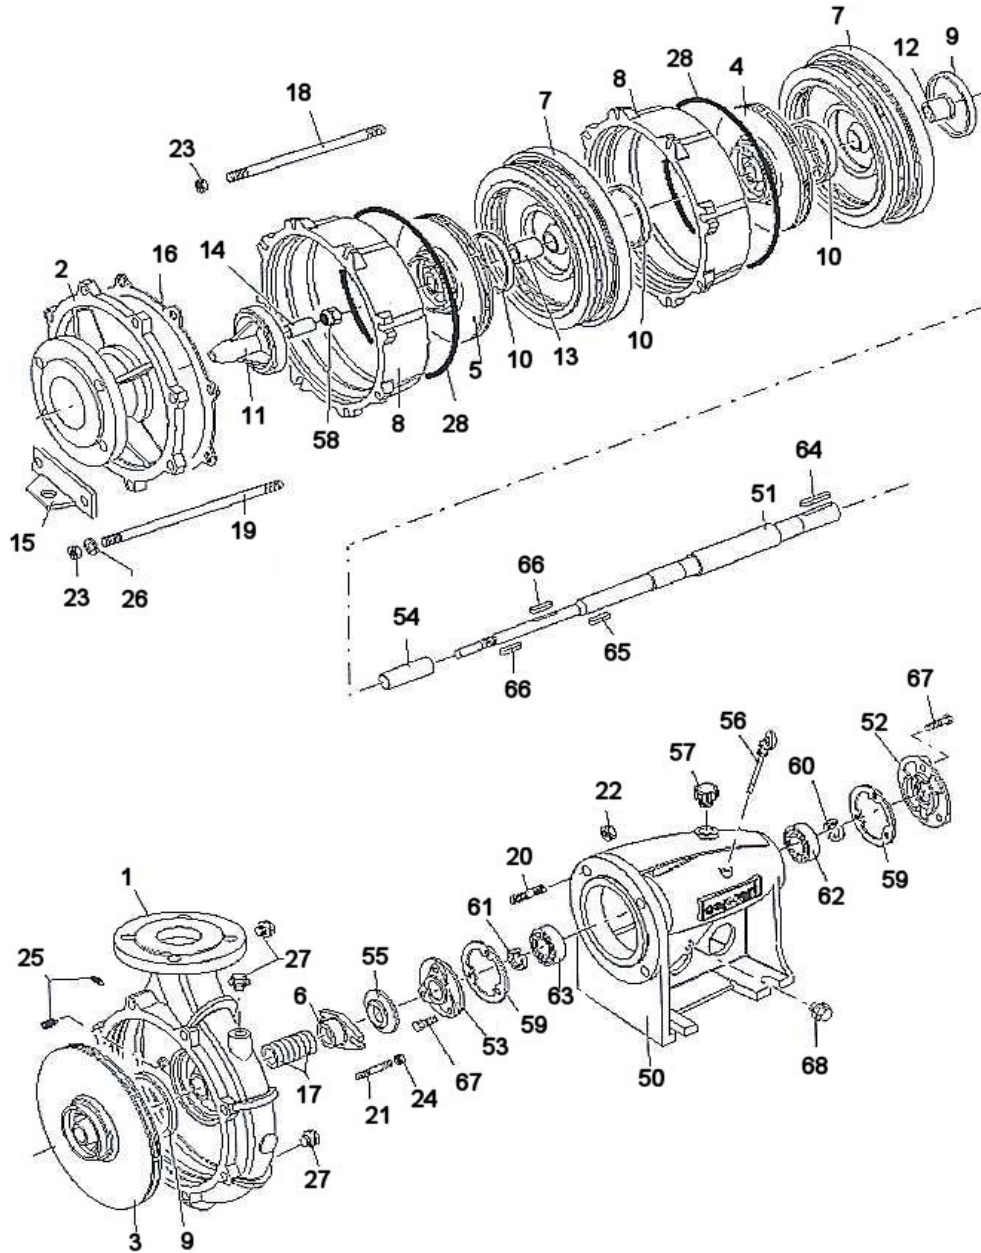

PARTS MANUAL

P/N 58609600

| Item | Part Number | Description | Qty. |
|------|-------------|---------------------------|------|
| 1 | 04040029 | CASING | 1 |
| 2 | 04040443 | COVER SUCTION | 1 |
| 3 | 04040812 | IMPELLER | 1 |
| 4 | 04040808 | IMPELLER | 1 |
| 5 | 04040808 | IMPELLER | 1 |
| 6 | 04041633 | BOX,STUFFING | 1 |
| 7 | 04043389 | DIFFUSOR | 2 |
| 8 | 04043392 | CASING,STAGE | 2 |
| 9 | 04044538 | RING,WEAR | 2 |
| 10 | 04044556 | RING,WEAR | 3 |
| 11 | 04042150 | DEFLECTOR | 1 |
| 12 | 04041711 | SLEEVE,SHAFT SPACER | 1 |
| 13 | 04041712 | SLEEVE,SHAFT SPACER | 1 |
| 14 | 04033011 | BRG. BRONZE BUSH. | 1 |
| 15 | 04045404 | RRACKET | 1 |
| 17 | 04233345 | PACKING,SET OF 7 | 1 |
| 18 | 04030573 | STUD, M14x227 | 8 |
| 19 | 04030585 | STUD, m14x237 | 2 |
| 20 | 04030367 | STUD M16 X 35 | 4 |
| 21 | 04030394 | STUD,M10X58 | 2 |
| 22 | 04031031 | NUT,M16 | 4 |
| 23 | 04031028 | NUT,M14 | 10 |
| 24 | 04031201 | NUT,10MM | 2 |
| 26 | 04031321 | WASHER, 15x31x3 | 2 |
| 27 | 04031714 | PLUG 3/8" BSP | 3 |
| 28 | 04033466 | O-RING | 3 |
| 50 | 04044806 | SUPPORT, BASE | 1 |
| 51 | 04041542 | SHAFT | 1 |
| 52 | 04041672 | COVER,BEARING HOUSING | 1 |
| 53 | 04041672 | COVER,BEARING HOUSING | 1 |
| 54 | 04041862 | SLEEVE,BEARING BUSH | 1 |
| 55 | 04031836 | DEFLECTOR | 1 |
| 56 | 04031817 | DIPSTICK, HMU PUMP | 1 |
| 57 | 04031743 | CAP,OIL FILL | 1 |
| 58 | 04033132 | NUT,IMPELLER MEC50 | 1 |
| 59 | 04033825 | GASKET,BIG HOUSING MR80 | 2 |
| 60 | 04033263 | RING,SEAL | 1 |
| 61 | 04033259 | SEAL,OIL NOK355277 | 1 |
| 62 | 04035087 | BEARING,INPUT SHAFT | 1 |
| 63 | 04035113 | BEARING,3307ATN9/C3 NO SL | 1 |
| 64 | 04031432 | KEY 10x8x70 | 1 |
| 65 | 04031434 | KEY 8 X 7 X 35 | 1 |
| 66 | 04031427 | KEY 6 X 6 X 30 | 2 |
| 67 | 04030055 | BOLT M8x20 | 6 |
| 68 | 04031714 | PLUG 3/8" BSP | 1 |